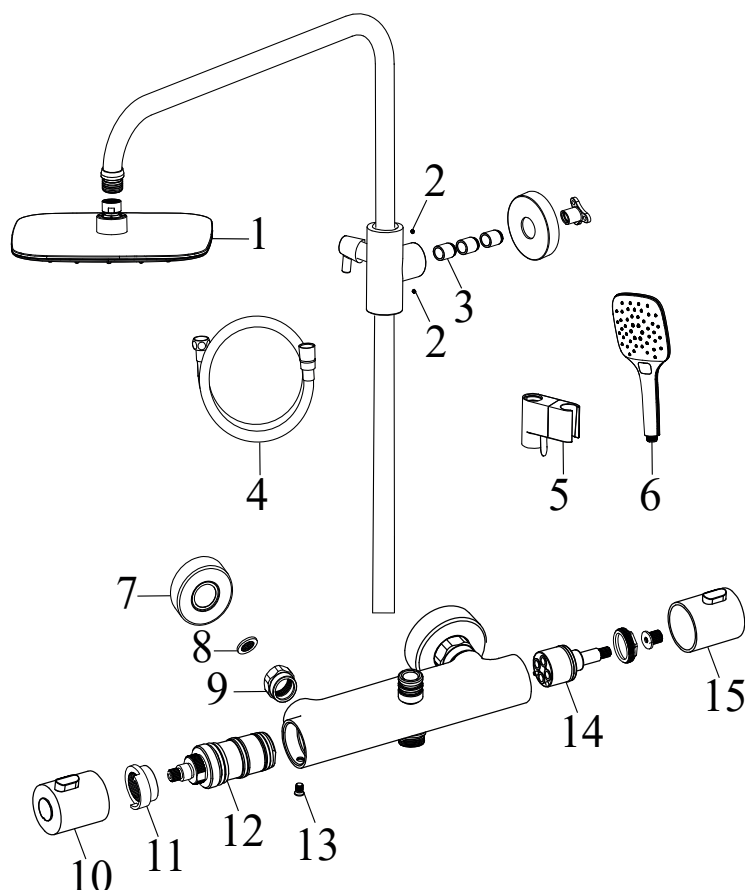

TE 093.01CR Thermostatic shower column, with set, chrom

SKU **X070164**

TE 093.01CR Thermostatic shower column, with set, chrom

No.	SKU	SPARE PART	Price excl. VAT	Price incl. VAT
1	X07P574	983.00CR Head shower ABS square, 250 mm, chrom		
2	X07P465	Allen screw 002		
3	X07P463	Sleeve		
4	X07P065	912.50CR Shower hose plastic 150 cm		
5	X07P222	Shower holder 001		
6	X07P348	958.00CR Hand shower Air, 3 functions, 120 mm, chrom		
7	X07P075	Escutcheon 001		
8	X07P067	Filter packing 002		
9	X07P468	Nut 005		
10	X07P480	Handle for thermostat cartridge (TE 023.00, TE 033.00, TE)		
11	X07P080	Stop ring 001		
12	X07P081	Thermostat cartridge 001		
13	X07P130	Screw		
14	X07P120	Switch 005		
15	X07P479	Handle for switch (TE 093.00)