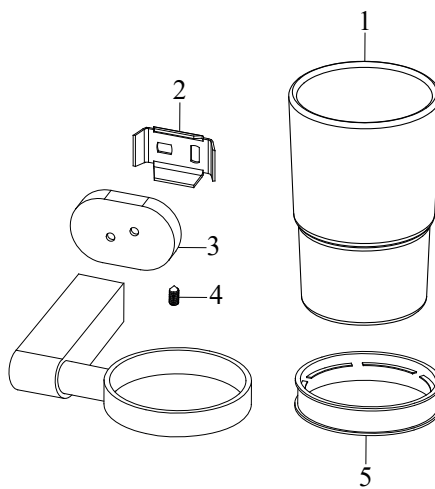

Spare parts

FAUCETS AND BATHROOM ACCESSORIES 2023