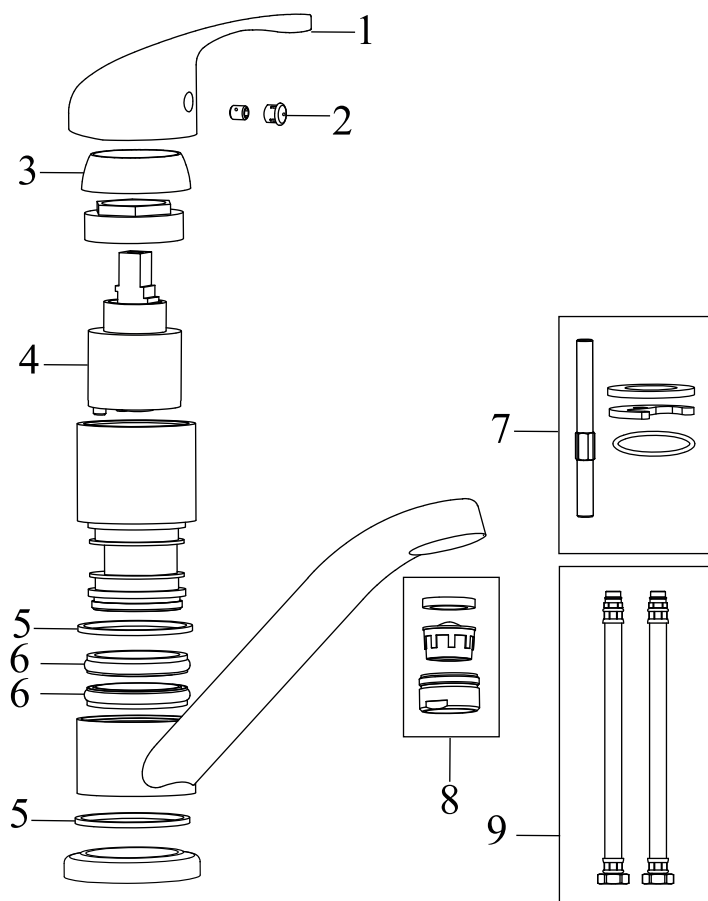

SN 015.00CR Washbasin tap 115 mm w/o pop-up waste, chrom

No.	SKU	SPARE PART	Price excl. VAT	Price incl. VAT
1	X07P040	Handle 003		
2	X07P041	Screw cover - H/C 002		
3	X07P042	Flange		
4	X07P054	Cartridge 003		
5	X07P057	O-ring 002		
6	X07P046	O-ring		
7	X07P060	Fixing set 003		
8	X07P045	Aerator 004		
9	X07P055	Flexible house 350 mm 3/8"