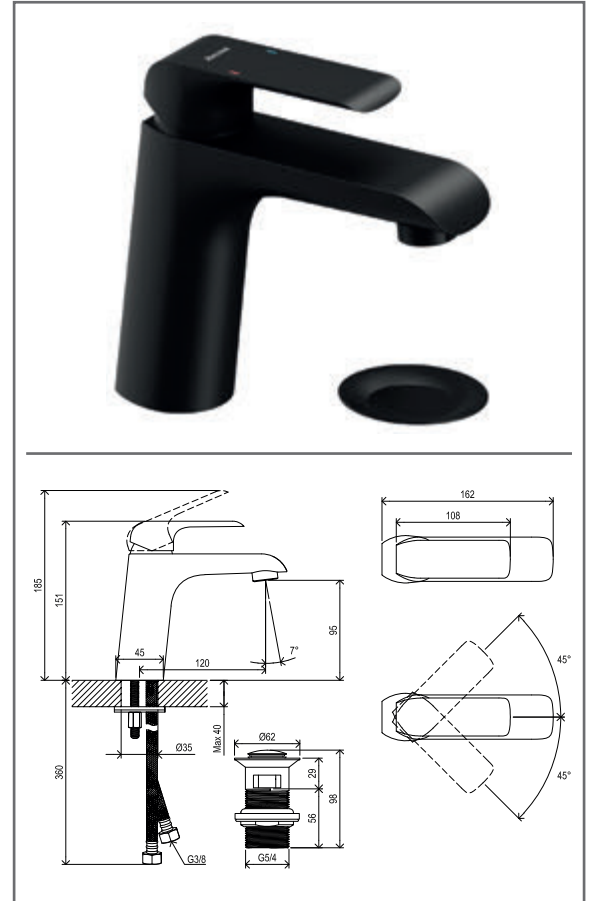

**FL 066.00CR.O1.RB070**

FL 066.00CR.O1.RB072 Concealed 1 way tap w/o body, chrom

SKU **X070124**

**FL 066.00CR.O1.RB072 Concealed 1 way tap w/o body, chrom**

No.	SKU	SPARE PART	Price excl. VAT	Price incl. VAT
1	X07P535	Handle 028		
2	X07P540	Screw cover 002		
3	X07P529	Cartridge 021		
4	X07P465	Allen screw 002		
5	X07P541	Cover plate 018		
6	X07P538	O-ring for cover plate for cartridge 005		
7	X07P539	O-ring 002		