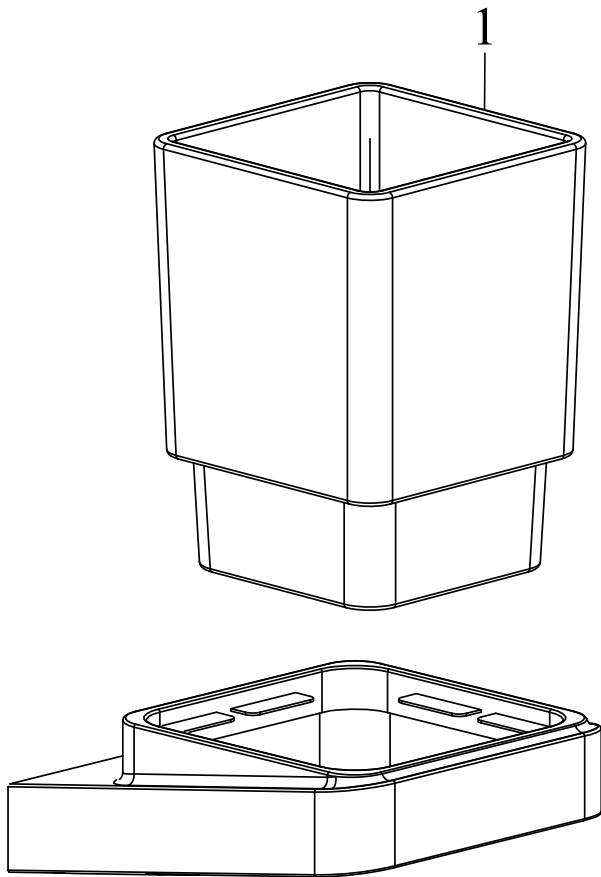

TD 210.00CR

TD 210.00CR Cup holder

SKU **X07P321**

TD 210.00CR Cup holder

No.	SKU	SPARE PART	Price excl. VAT	Price incl. VAT
1	X07P376	Cup 002