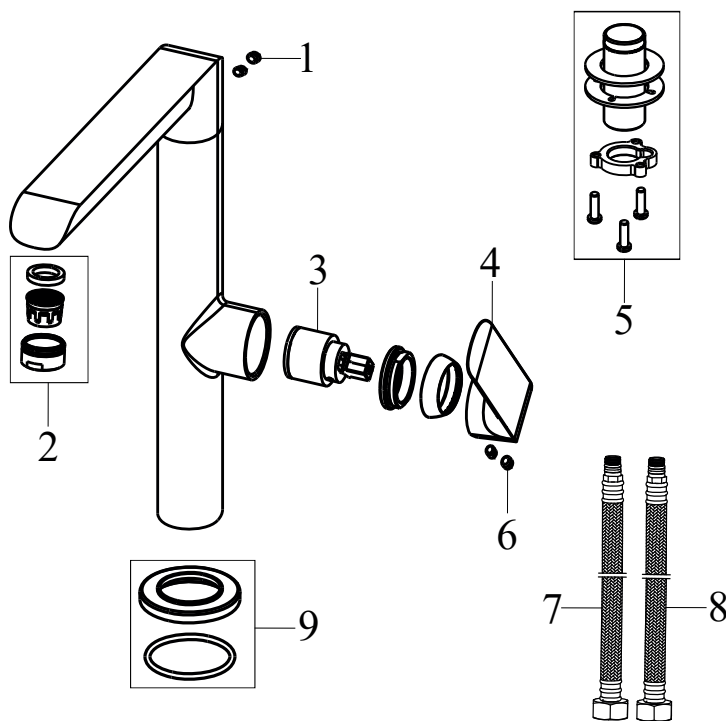

FL 016.00CR Washbasin/sink tap 260 mm, chrom

No.	SKU	SPARE PART	Price excl. VAT	Price incl. VAT
1	X07P364	Screw cover 001		
2	X07P033	Aerator 002		
3	X07P522	Cartridge 019		
4	X07P521	Handle 026		
5	X07P523	Fixing set 010		
6	X07P540	Screw cover 002		
7	X07P301	Flexible house 450 mm 3/8" - hot		
8	X07P417	Flexible hose 450 mm 3/8' - cold		
9	X07P524	Escutcheon with o-ring 012