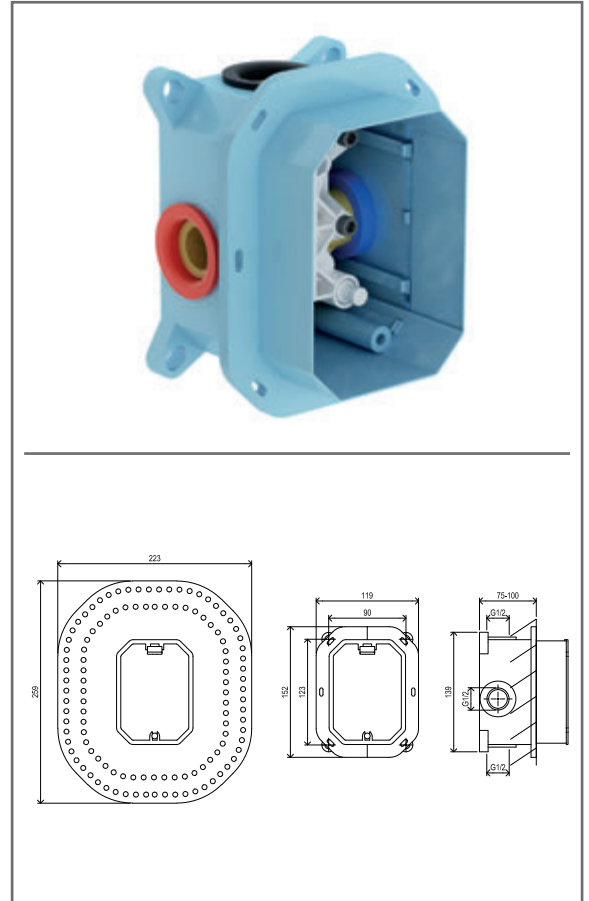

RB 070.50

RB 070.50 Extension

SKU **X07P254**

RB 070.50 Extension

No.	SKU	SPARE PART	Price excl. VAT	Price incl. VAT
1	X07P254	RB 070.50 Extension