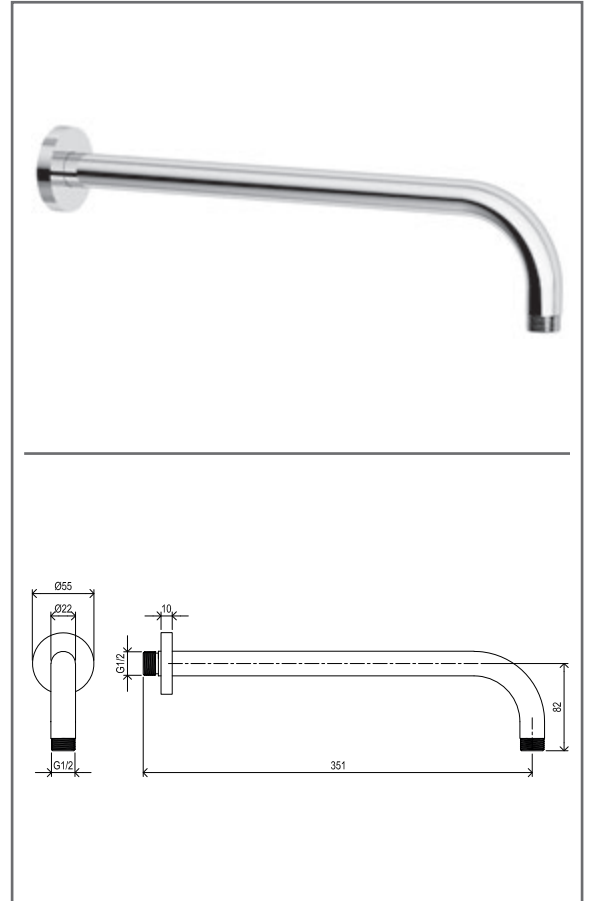

702.00CR Spout arm side, brass, chrom

No.	SKU	SPARE PART	Price excl. VAT	Price incl. VAT
1	X07P470	Escutcheon 006