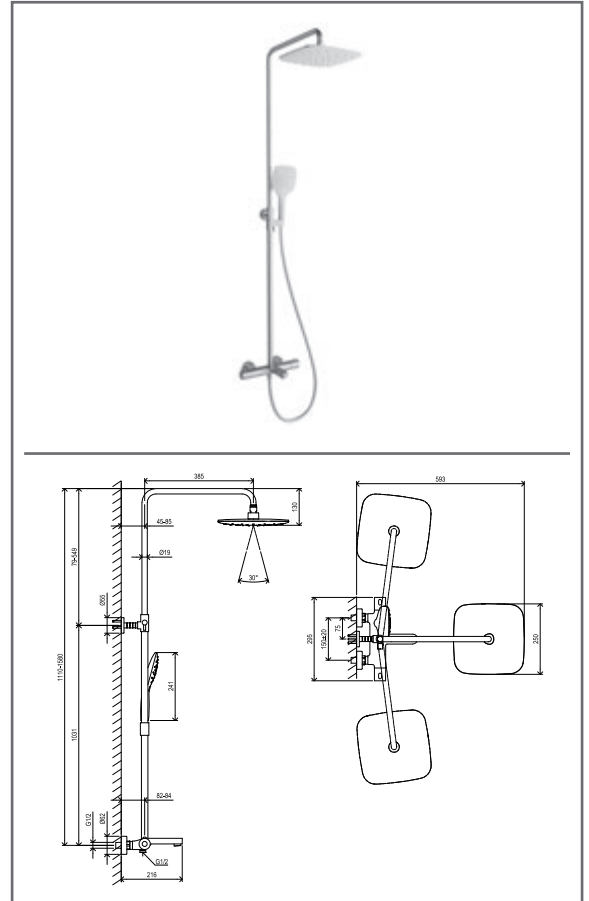

TE 092.00CR/WH thermo bath column, with set, chrom/white

SKU **X070098**

TE 092.00CR/WH thermo bath column, with set, chrom/white

No.	SKU	SPARE PART	Price excl. VAT	Price incl. VAT
1	X07P347	983.10CR/WH Head shower ABS square, 250 mm, chrom/white		
2	X07P465	Allen screw 002		
3	X07P463	Sleeve		
4	X07P065	912.50CR Shower hose plastic 150 cm		
5	X07P222	Shower holder 001		
6	X07P349	958.10CR/WH Hand shower Air, 3 fun., 120 mm, chrom/white		
7	X07P075	Escutcheon 001		
8	X07P067	Filter packing 002		
9	X07P468	Nut 005		
10	X07P480	Handle for thermostat cartridge (TE 023.00, TE 033.00. TE)		
11	X07P080	Stop ring 001		
12	X07P081	Thermostat cartridge 001		
13	X07P130	Screw		
14	X07P488	Aerator 013		
15	X07P426	Switch 018		
16	X07P478	Handle for switch (TE 092.00)