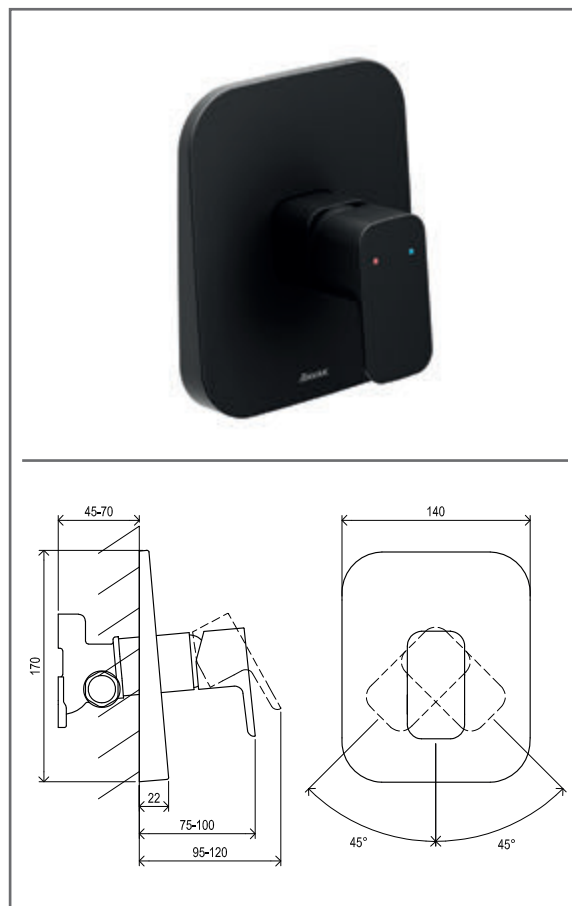

TD F 066.20BL.O1.RB070

TD F 066.20BL.O1.RB070 Concealed 1 way tap w/o body, black

SKU **X070159**

TD F 066.20BL.O1.RB070 Concealed 1 way tap w/o body, black

No.	SKU	SPARE PART	Price excl. VAT	Price incl. VAT
1	X07P272	O-ring for cover plate for cartridge 003		
2	X07P616	Cover plate 020		
3	X07P272	O-ring for cover plate for cartridge 003		
4	X07P423	Cartridge 015		
5	X07P615	Handle 035		
6	X07P634	Screw cover black