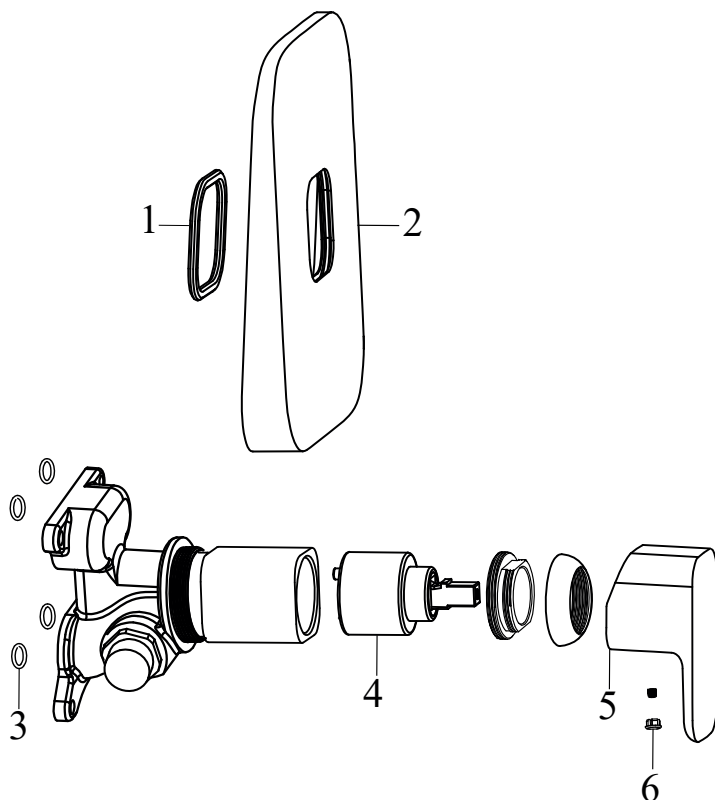

TD F 066.00CR.O1.RB070

TD F 066.00CR.O1.RB070 Concealed 1 way tap w/o body, chrom

SKU **X070137**

TD F 066.00CR.O1.RB070 Concealed 1 way tap w/o body, chrom

No.	SKU	SPARE PART	Price excl. VAT	Price incl. VAT
1	X07P272	O-ring for cover plate for cartridge 003		
2	X07P360	Cover plate 010		
3	X07P121	O-ring 001		
4	X07P423	Cartridge 015		
5	X07P517	Handle 024		
6	X07P029	Screw cover - chrome