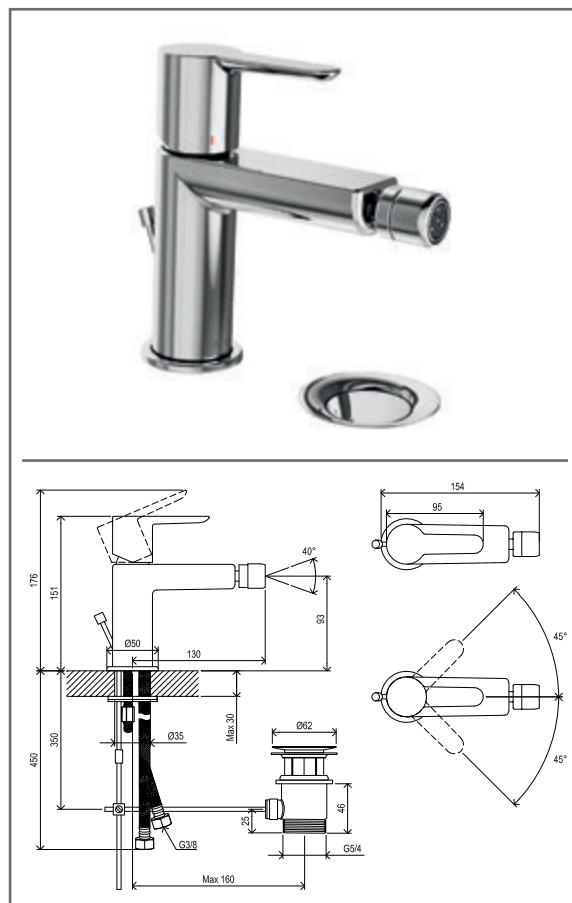

PU 055.00CR Bidet tap 150 mm with pop-up waste, chrome

No.	SKU	SPARE PART	Price excl. VAT	Price incl. VAT
1	X07P029	Screw cover - chrome		
2	X07P495	Handle 020		
3	X07P496	Cartridge 016		
4	X07P596	Aerator 022		
5	X07P499	Fixing set 008		
6	X07P301	Flexible house 450 mm 3/8" - hot		
7	X07P417	Flexible hose 450 mm 3/8" - cold		
8	X07P497	Escutcheon with o-ring 011		
9	X07P595	Pop-up waste 001