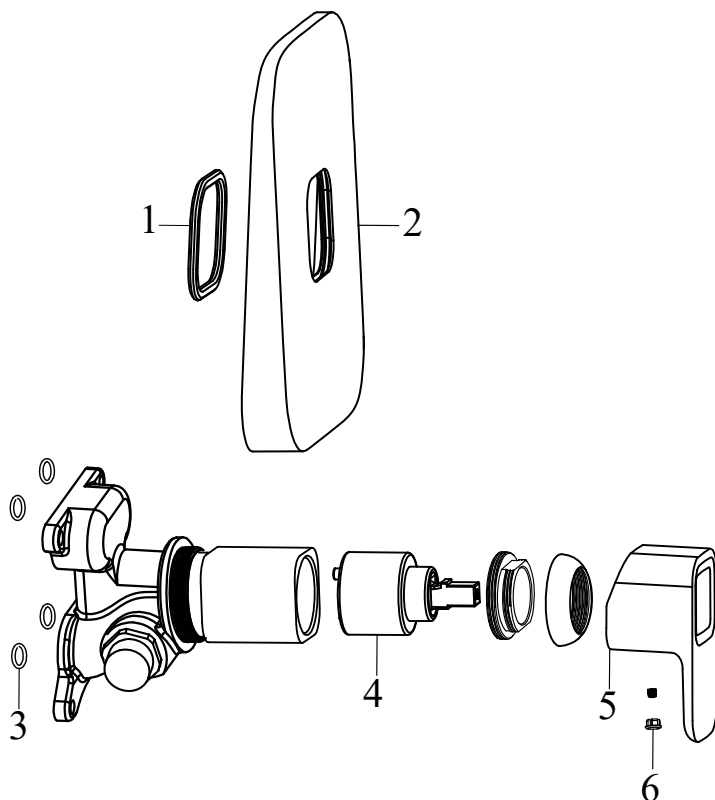

TD 066.00CR.O1.RB070

TD 066.00CR.O1.RB070 Concealed 1 way tap w/o body, chrom

SKU **X070071**

TD 066.00CR.O1.RB070 Concealed 1 way tap w/o body, chrom

No.	SKU	SPARE PART	Price excl. VAT	Price incl. VAT
1	X07P272	O-ring for cover plate for cartridge 003		
2	X07P360	Cover plate 010		
3	X07P121	O-ring 001		
4	X07P423	Cartridge 015		
5	X07P442	Handle 019		
6	X07P029	Screw cover - chrome