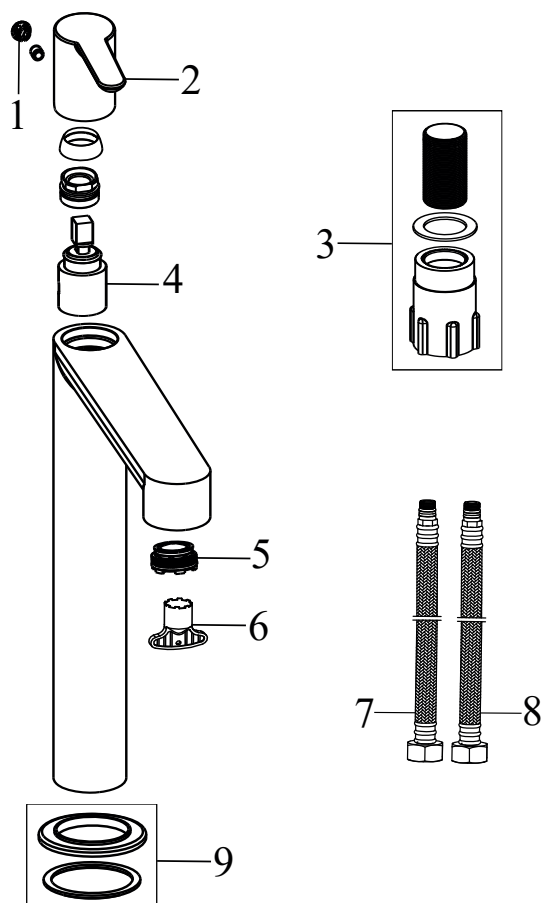

PU 015.20BL Washbasin tap 320 mm w/o pop-up waste, black

No.	SKU	SPARE PART	Price excl. VAT	Price incl. VAT
1	X07P634	Screw cover black		
2	X07P724	Handle 042		
3	X07P142	Fixing set 004		
4	X07P496	Cartridge 016		
5	X07P498	Aerator 018		
6	X07P500	Aerator wrench 02		
7	X07P301	Flexible house 450 mm 3/8" - hot		
8	X07P417	Flexible hose 450 mm 3/8" - cold		
9	X07P725	Escutcheon with o-ring 017