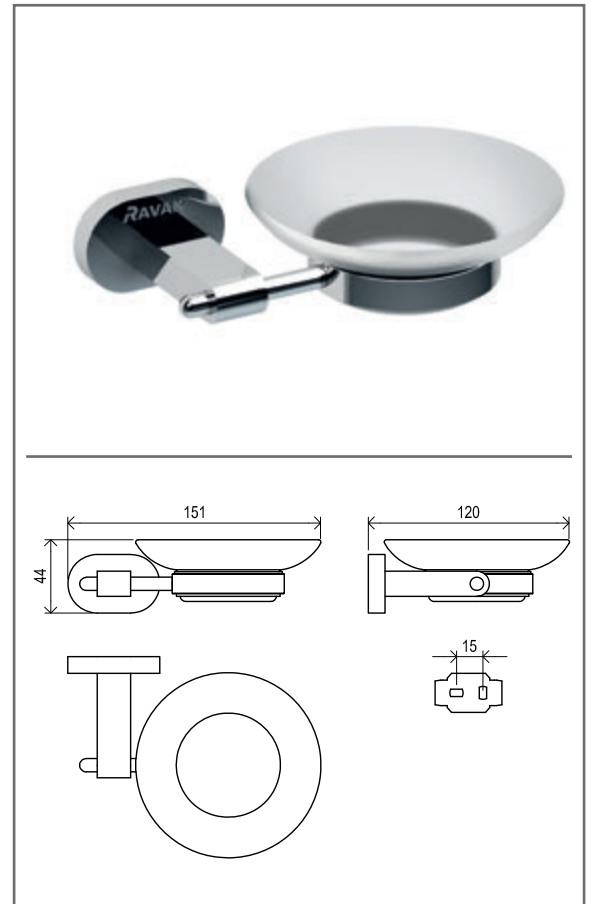

CR 200.00CR

CR 200.00CR Soap holder (glass)

SKU **X07P187**

CR 200.00CR Soap holder (glass)

No.	SKU	SPARE PART	Price excl. VAT	Price incl. VAT
1	X07P220	Support element		
2	X07P210	Soap dish 001		
3	X07P248	Escutcheon with Ravak logo		
4	X07P246	Screw		
5	X07P250	Plastic insert