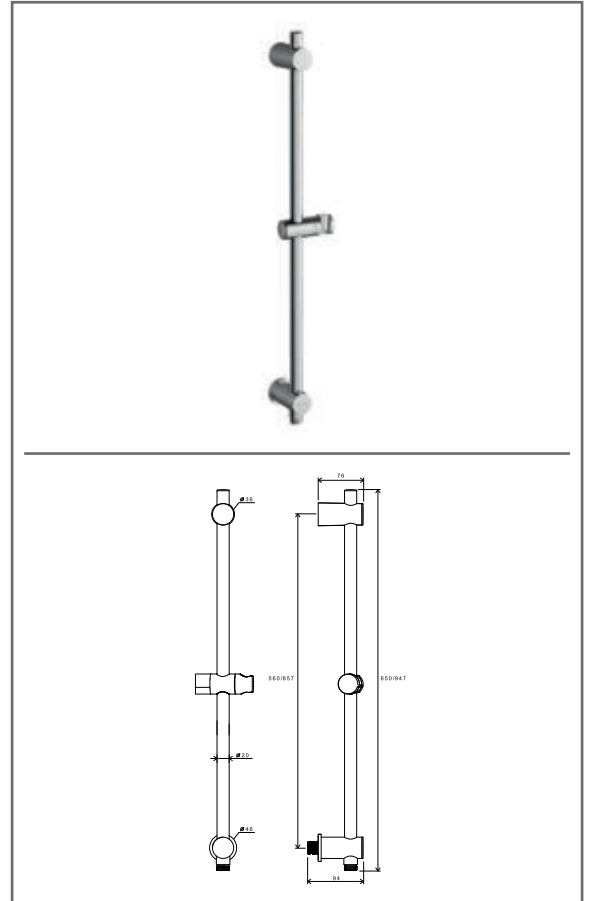

975.00CR Shower bar with holder and outlet, 60 cm, chrom

SKU **X07P342**

975.00CR Shower bar with holder and outlet, 60 cm, chrom

No.	SKU	SPARE PART	Price excl. VAT	Price incl. VAT
1	X07P491	Shower holder 005