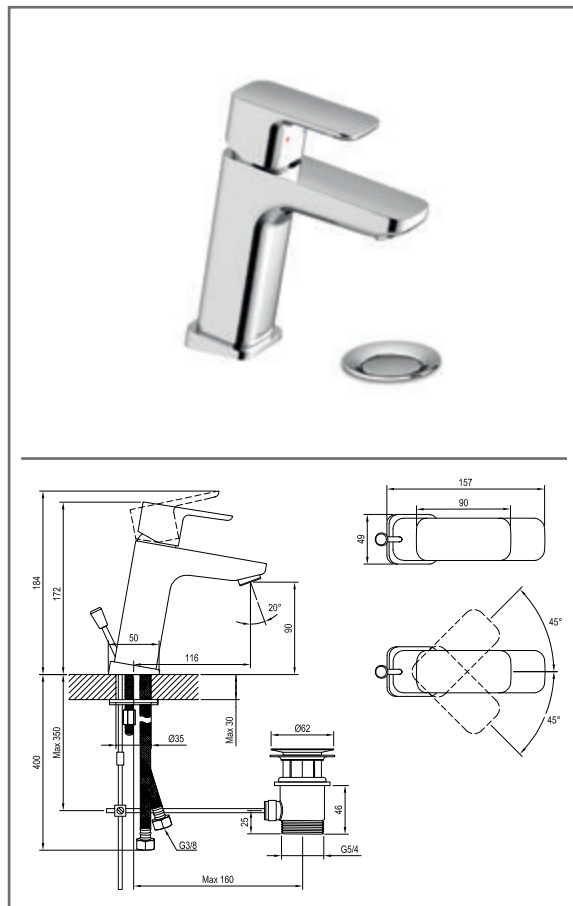

TD F 013.00CR Wash. tap 172 mm with pop-up waste, chrome

No.	SKU	SPARE PART	Price excl. VAT	Price incl. VAT
1	X07P029	Screw cover - chrome		
2	X07P515	Handle 023		
3	X07P025	Pop-up waste		
4	X07P266	Cartridge 008		
5	X07P268	Fixing set 006		
6	X07P489	Aerator 014		
7	X07P267	Escutcheon with o-ring 002		
8	X07P301	Flexible hose 450 mm 3/8" - hot		
9	X07P417	Flexible hose 450 mm 3/8" - cold