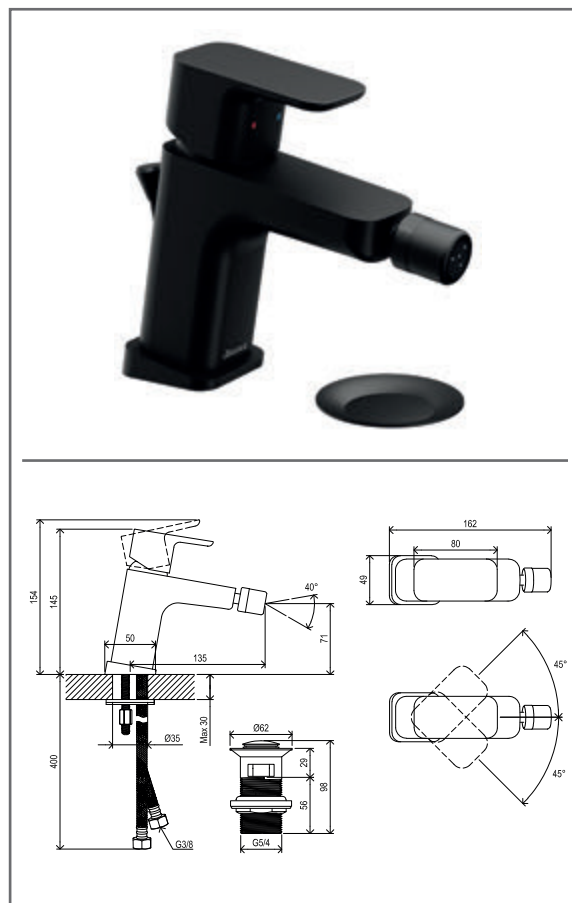

TD F 055.20BL Bidet tap 145 mm with Click clack, black

SKU **X070155**

TD F 055.20BL Bidet tap 145 mm with Click clack, black

No.	SKU	SPARE PART	Price excl. VAT	Price incl. VAT
1	X07P634	Screw cover black		
2	X07P611	Handle 035		
3	X07P614	Outlet 005		
4	X07P266	Cartridge 008		
5	X07P268	Fixing set 006		
6	X07P613	Aerator 024		
7	X07P612	Escutcheon with o-ring 016		
8	X07P301	Flexible house 450 mm 3/8" - hot		
9	X07P417	Flexible hose 450 mm 3/8' - cold