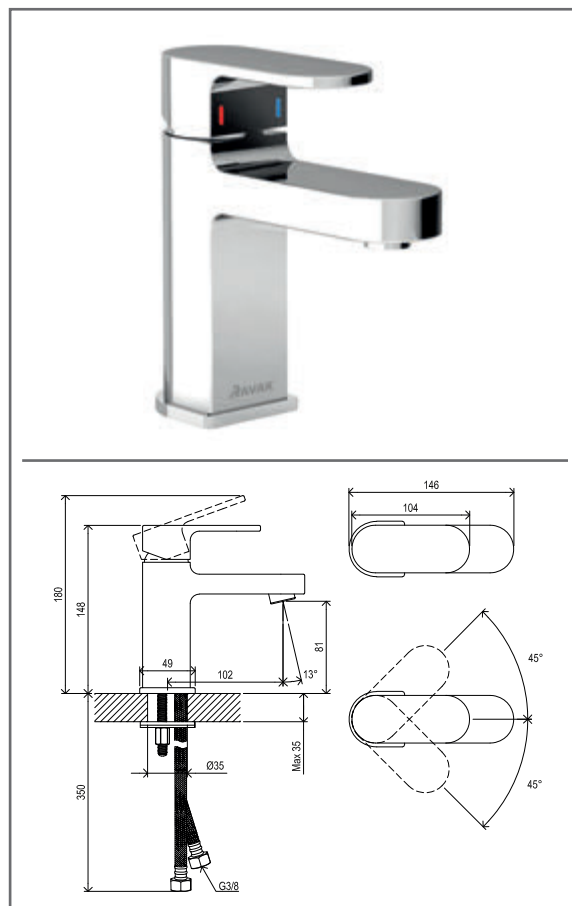

CR 012.00CR Washbasin tap 148 mm w/o pop-up waste, chrome

No.	SKU	SPARE PART	Price excl. VAT	Price incl. VAT
1	X07P029	Screw cover - chrome		
2	X07P362	Handle 004		
3	X07P148	Cartridge 006		
4	X07P155	Fixing set 005		
5	X07P207	Aerator 006		
6	X07P259	Escutcheon with o-ring 001		
7	X07P125	Flexible house 420 mm 3/8" - hot		
8	X07P416	Flexible hose 420 mm 3/8' - cold