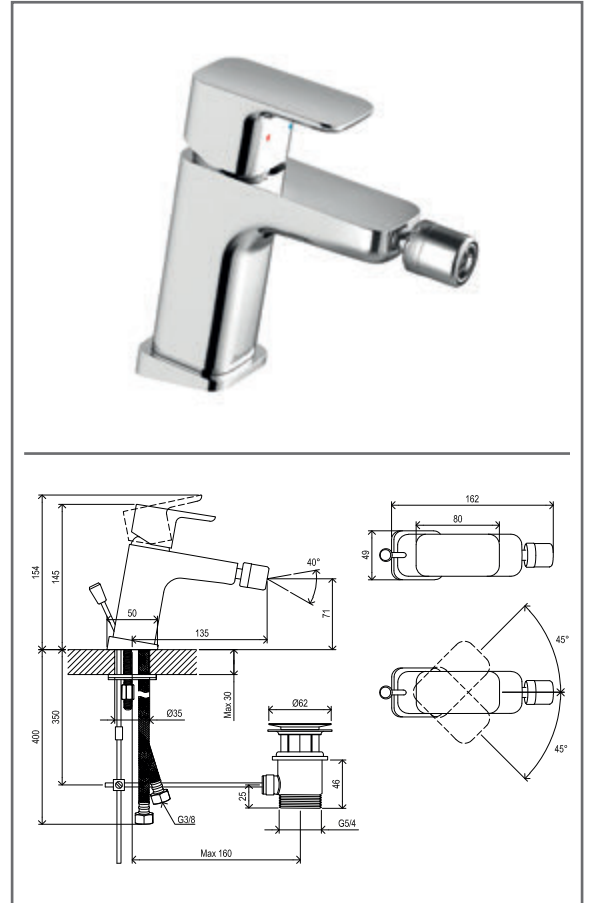

TD F 055.00CR Bidet tap 145 mm with pop-up waste, chrome

No.	SKU	SPARE PART	Price excl. VAT	Price incl. VAT
1	X07P029	Screw cover - chrome		
2	X07P514	Handle 022		
3	X07P025	Pop-up waste		
4	X07P266	Cartridge 008		
5	X07P268	Fixing set 006		
6	X07P032	Aerator 001		
7	X07P267	Escutcheon with o-ring 002		
8	X07P301	Flexible house 450 mm 3/8" - hot		
9	X07P417	Flexible hose 450 mm 3/8' - cold