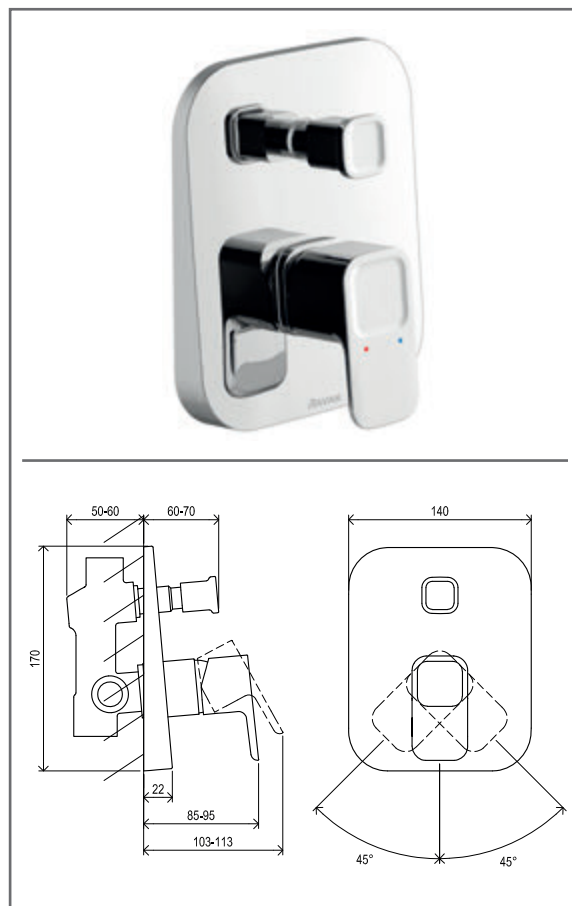

TD 061.00CR.02 Concealed tap auto 2-way with body, chrom

No.	SKU	SPARE PART	Price excl. VAT	Price incl. VAT
1	X07P273	O-ring for cover plate for switch 001		
2	X07P272	O-ring for cover plate for cartridge 003		
3	X07P359	Cover plate 009		
4	X07P427	Switch 019		
5	X07P270	Diverter knob 004		
6	X07P423	Cartridge 015		
7	X07P442	Handle 019		
8	X07P029	Screw cover - chrome