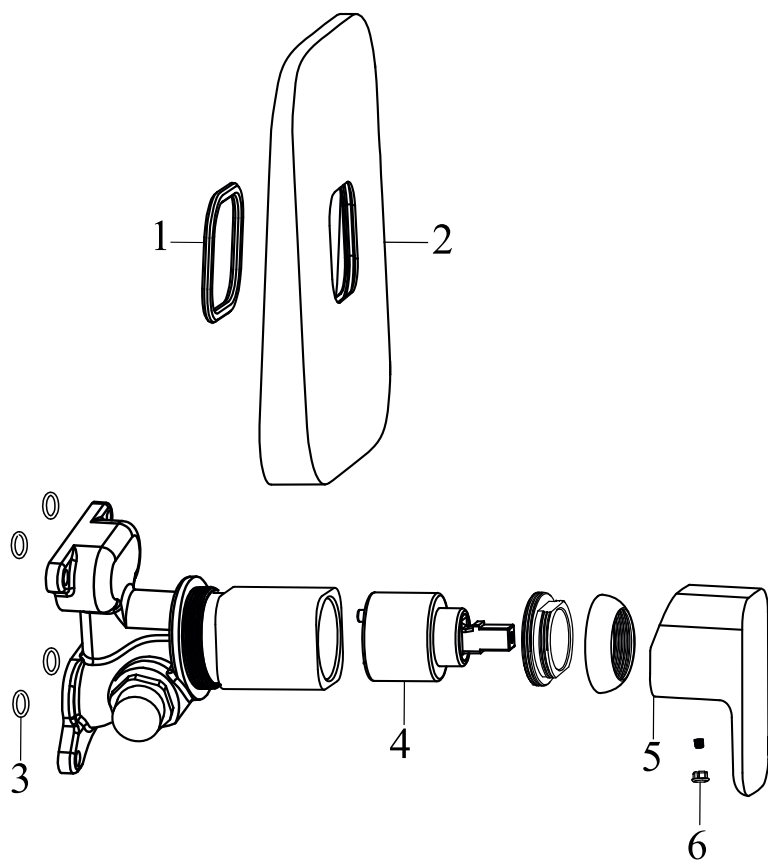

TD F 066.20BL.O1.RB070

TD F 066.20BL.O1.RB070 Concealed 1 way tap w/o body, black

SKU **X070159**

TD F 066.20BL.O1.RB070 Concealed 1 way tap w/o body, black

No.	SKU	SPARE PART	Price excl. VAT	Price incl. VAT
1	X07P272	O-ring for cover plate for cartridge 003		
2	X07P616	Cover plate 020		
3	X07P272	O-ring for cover plate for cartridge 003		
4	X07P423	Cartridge 015		
5	X07P615	Handle 035		
6	X07P634	Screw cover black