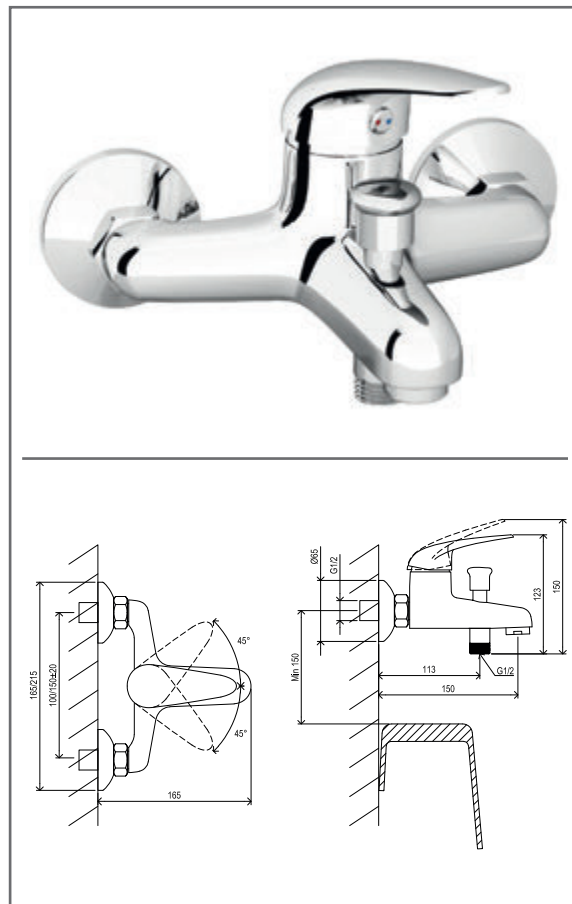

## SN 022.00CR/100 Bath tap w/o set, chrom

No.	SKU	SPARE PART	Price excl. VAT	Price incl. VAT
1	X07P040	Handle 003		
2	X07P041	Screw cover - H/C 002		
3	X07P042	Flange		
4	X07P054	Cartridge 003		
5	X07P050	Eccentric connectors with escutcheon		
6	X07P053	Diverter knob 001		
7	X07P052	Switch 002		
8	X07P048	Filter packing 001		
9	X07P047	Connecting thread		
10	X07P049	Nut 001		
11	X07P045	Aerator 004		