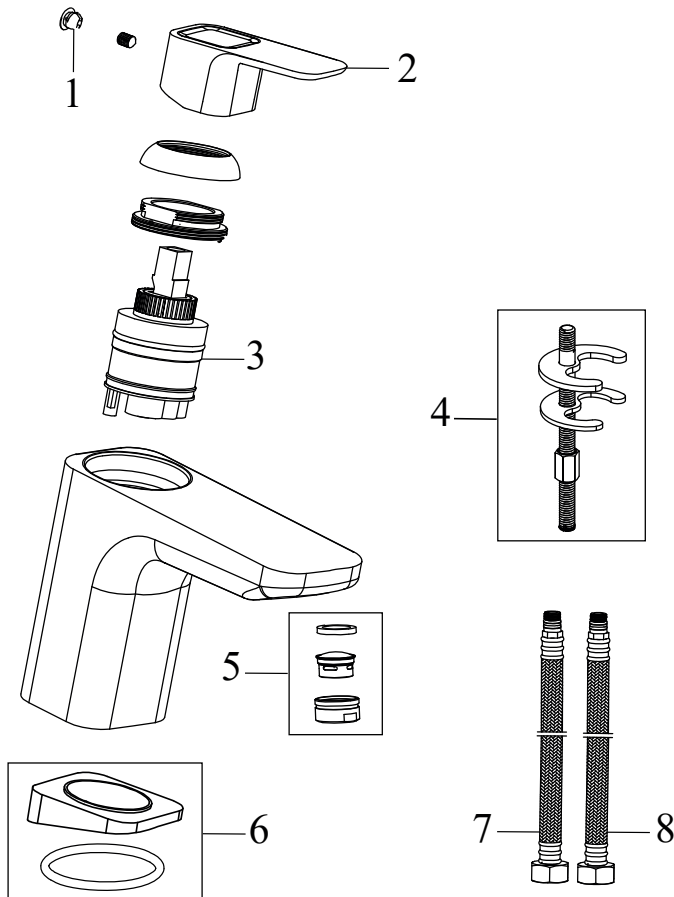

TD 012.00CR Washbasin tap 144 mm w/o pop-up waste, chrome

SKU **X070064**

TD 012.00CR Washbasin tap 144 mm w/o pop-up waste, chrome

No.	SKU	SPARE PART	Price excl. VAT	Price incl. VAT
1	X07P029	Screw cover - chrome		
2	X07P440	Handle 017		
3	X07P266	Cartridge 008		
4	X07P268	Fixing set 006		
5	X07P489	Aerator 014		
6	X07P267	Escutcheon with o-ring 002		
7	X07P301	Flexible hose 450 mm 3/8" - hot		
8	X07P417	Flexible hose 450 mm 3/8" - cold