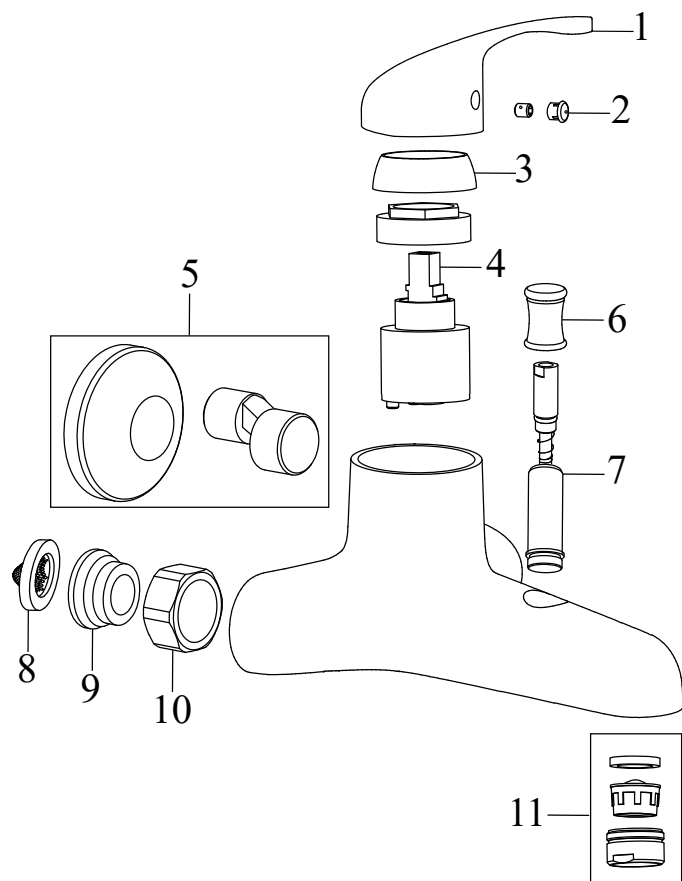

SN 022.00CR/100

SN 022.00CR/100 Bath tap w/o set, chrom

SKU **X070003**

SN 022.00CR/100 Bath tap w/o set, chrom

No.	SKU	SPARE PART	Price excl. VAT	Price incl. VAT
1	X07P040	Handle 003		
2	X07P041	Screw cover - H/C 002		
3	X07P042	Flange		
4	X07P054	Cartridge 003		
5	X07P050	Eccentric connectors with escutcheon		
6	X07P053	Diverter knob 001		
7	X07P052	Switch 002		
8	X07P048	Filter packing 001		
9	X07P047	Connecting thread		
10	X07P049	Nut 001		
11	X07P045	Aerator 004