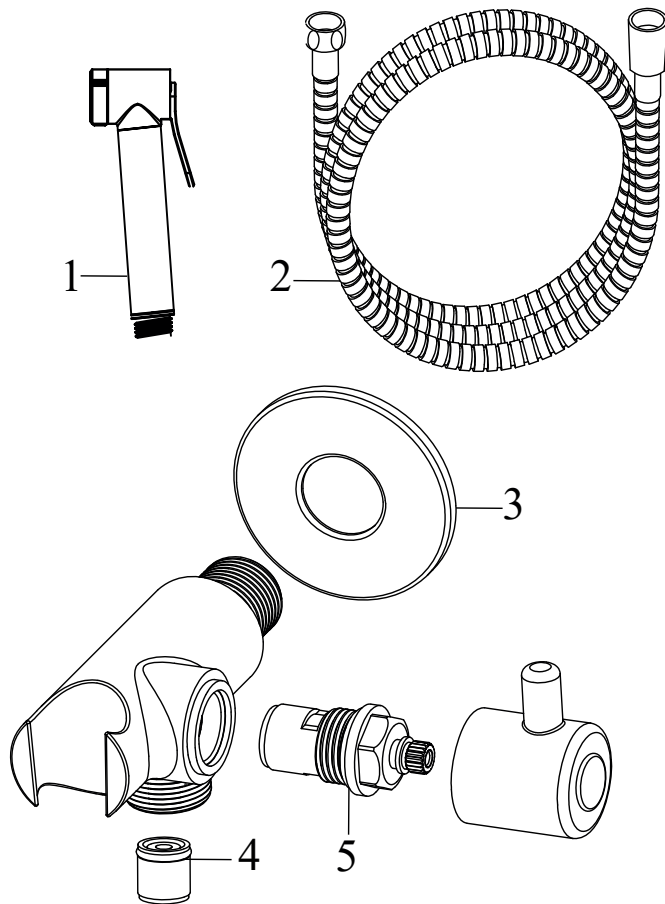

BM 040.01CR

BM 040.01CR Wall valve with bidet shower, chrome

SKU **X070166**

BM 040.01CR Wall valve with bidet shower, chrome

No.	SKU	SPARE PART	Price excl. VAT	Price incl. VAT
1	X07P641	963.00CR Bidet shower, chrom		
2	X07P299	Shower hose 120 cm		
3	X07P263	Escutcheon 002		
4	X07P069	Check valve 001		
5	X07P296	Cartridge 004