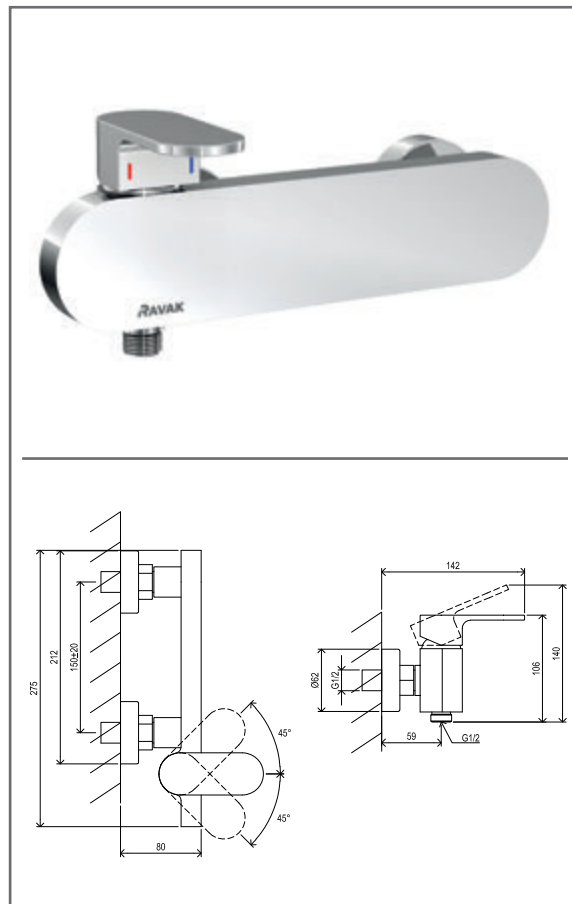

CR 032.00CR

CR 032.00CR Shower tap w/o set, chrom

SKU **X070043**

CR 032.00CR Shower tap w/o set, chrom

No.	SKU	SPARE PART	Price excl. VAT	Price incl. VAT
1	X07P029	Screw cover - chrome		
2	X07P362	Handle 004		
3	X07P075	Escutcheon 001		
4	X07P067	Filter packing 002		
5	X07P311	Nut 002		
6	X07P149	Cartridge 007		
7	X07P069	Check valve 001