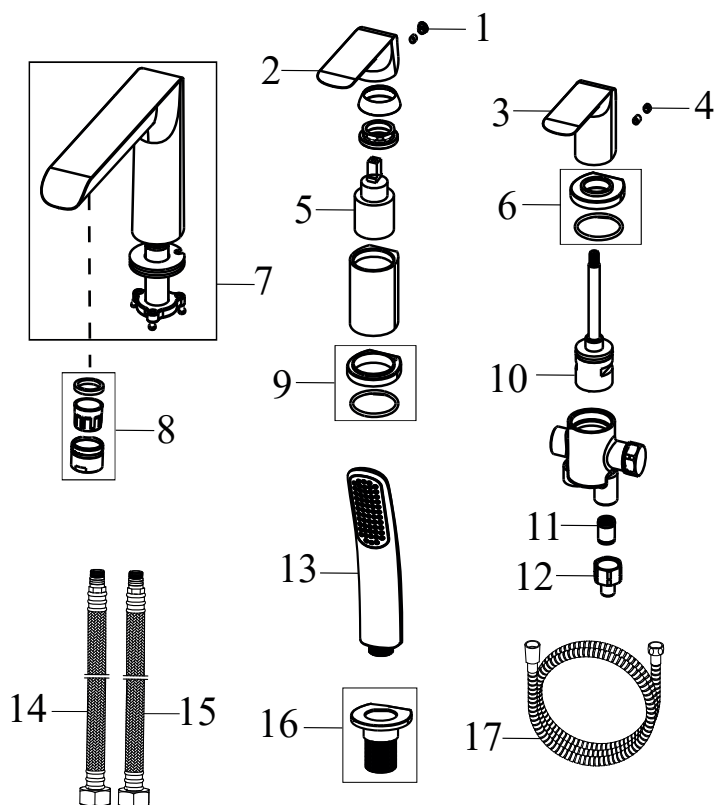

FL 026.20BL Bath 4-hole tap with set, with outlet, black

SKU **X070176**

FL 026.20BL Bath 4-hole tap with set, with outlet, black

No.	SKU	SPARE PART	Price excl. VAT	Price incl. VAT
1	X07P634	Screw cover black		
2	X07P748	Handle 043		
3	X07P765	Handle 045		
4	X07P540	Screw cover 002		
5	X07P529	Cartridge 021		
6	X07P752	Escutcheon with o-ring 020		
7	X07P754	Outlet 003		
8	X07P764	Aerator 029		
9	X07P753	Escutcheon with o-ring 019		
10	X07P274	Switch 012		
11	X07P474	Check valve 002		
12	X07P183	Connecting thread		
13	X07P766	Hand shower 007		
14	X07P301	Flexible house 450 mm 3/8" - hot		
15	X07P417	Flexible hose 450 mm 3/8' - cold		
16	X07P755	Shower holder 005		
17	X07P756	Shower hose 180 cm		

Unmarked component cannot be purchased separately.