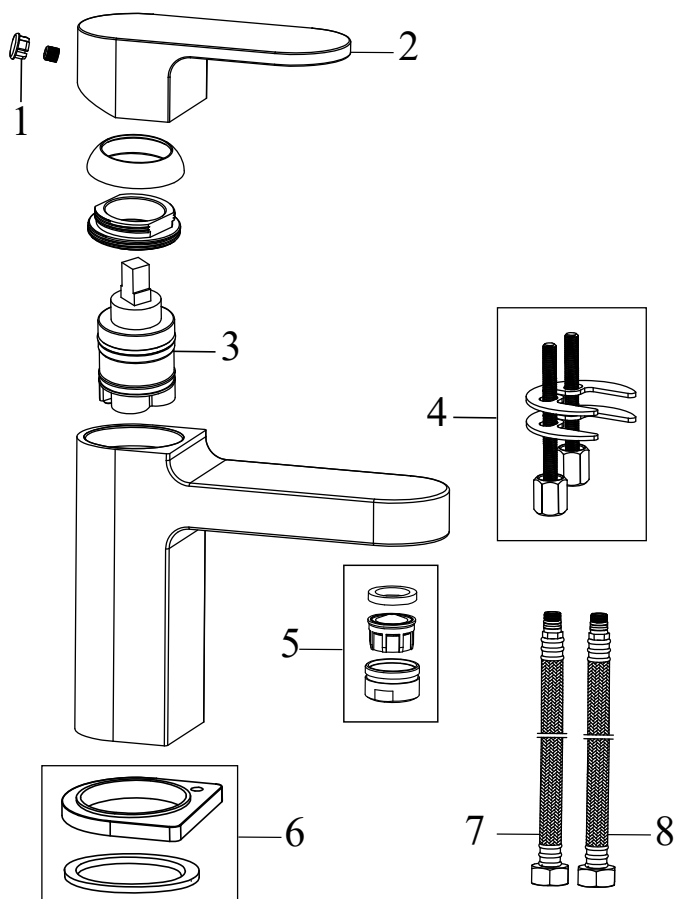

## CR 011.00CR Washbasin tap 148 mm with pop-up waste, chrome

No.	SKU	SPARE PART	Price excl. VAT	Price incl. VAT
1	X07P029	Screw cover - chrome		
2	X07P362	Handle 004		
3	X07P025	Pop-up waste		
4	X07P148	Cartridge 006		
5	X07P155	Fixing set 005		
6	X07P207	Aerator 006		
7	X07P259	Escutcheon with o-ring 001		
8	X07P125	Flexible house 420 mm 3/8" - hot		
9	X07P416	Flexible hose 420 mm 3/8' - cold		