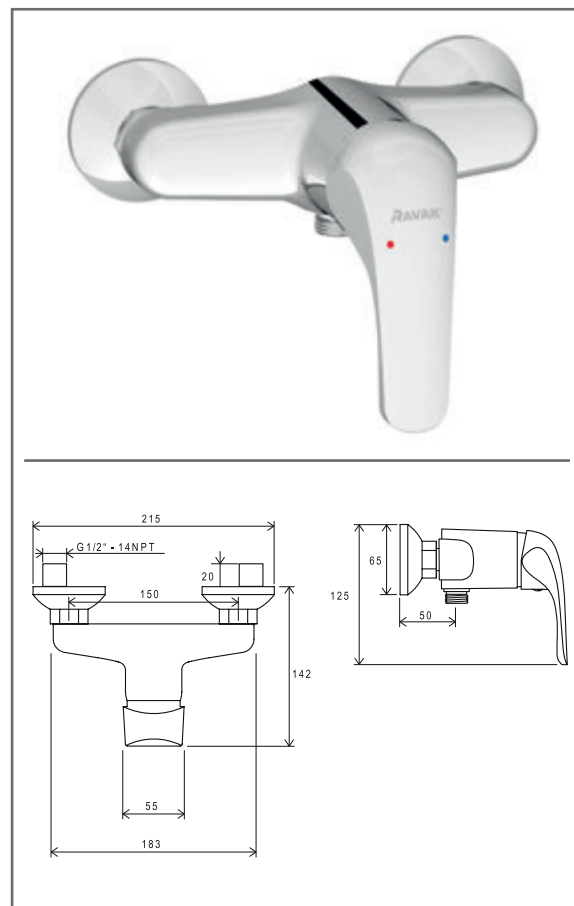

RS 032.00CR Shower tap w/o set, chrom

No.	SKU	SPARE PART	Price excl. VAT	Price incl. VAT
1	X07P312	Escutcheon 004		
2	X07P067	Filter packing 002		
3	X07P311	Nut 002		
4	X07P031	Cartridge 002		
5	X07P069	Check valve 001		
6	X07P029	Screw cover - chrom		
7	X07P439	Handle 016