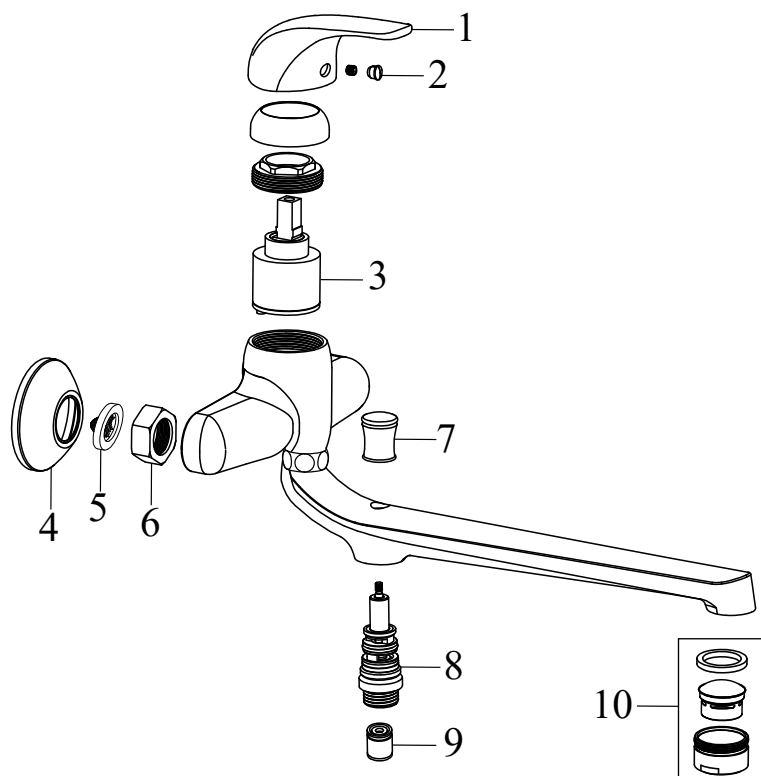

RS 051.00CR Wahsbasin/bath tap, chrom

No.	SKU	SPARE PART	Price excl. VAT	Price incl. VAT
1	X07P020	Handle 001		
2	X07P028	Screw cover - H/C 001		
3	X07P030	Cartridge 001		
4	X07P312	Escutcheon 004		
5	X07P067	Filter packing 002		
6	X07P311	Nut 002		
7	X07P456	Diverter knob 010		
8	X07P271	Switch 011		
9	X07P069	Check valve 001		
10	X07P033	Aerator 002