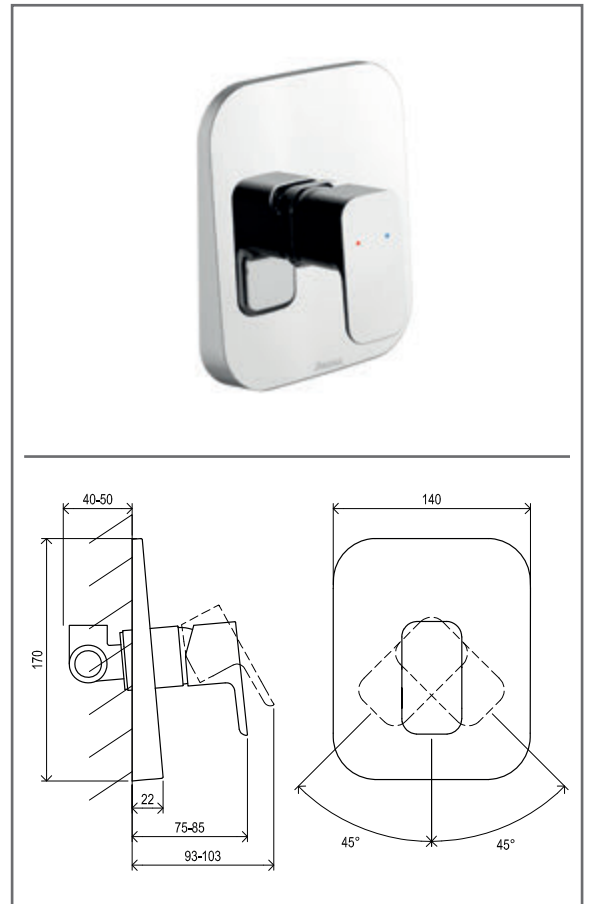

TD F 062.00CR.01

TD F 062.00CR.01 Concealed tap 1-way with body, chrome

SKU **X070135**

TD F 062.00CR.01 Concealed tap 1-way with body, chrome

No.	SKU	SPARE PART	Price excl. VAT	Price incl. VAT
1	X07P272	O-ring for cover plate for cartridge 003		
2	X07P360	Cover plate 010		
3	X07P423	Cartridge 015		
4	X07P029	Screw cover - chrome		
5	X07P517	Handle 024