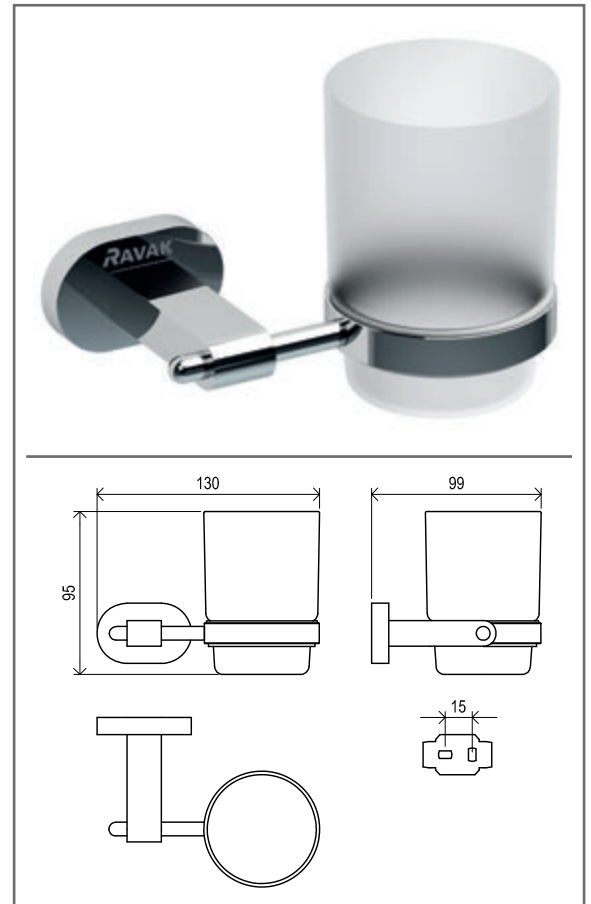

CR 210.00CR

CR 210.00CR Single cup holder (glass)

SKU **X07P188**

CR 210.00CR Single cup holder (glass)

No.	SKU	SPARE PART	Price excl. VAT	Price incl. VAT
1	X07P208	Cup 001		
2	X07P220	Support element		
3	X07P248	Escutcheon with Ravak logo		
4	X07P246	Screw		
5	X07P250	Plastic insert