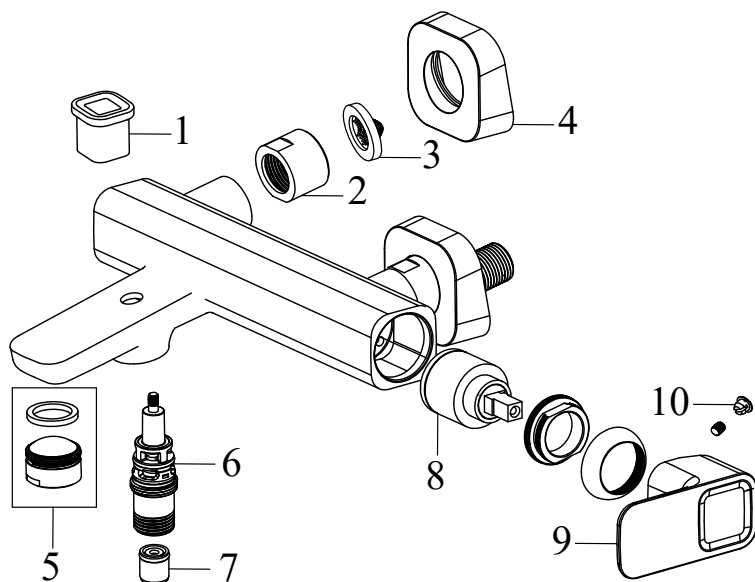

TD 022.00CR Bath tap w/o set, chrom

No.	SKU	SPARE PART	Price excl. VAT	Price incl. VAT
1	X07P270	Diverter knob 004		
2	X07P466	Nut 003		
3	X07P067	Filter packing 002		
4	X07P469	Escutcheon 005		
5	X07P490	Aerator 015		
6	X07P271	Switch 011		
7	X07P069	Check valve 001		
8	X07P149	Cartridge 007		
9	X07P440	Handle 017		
10	X07P029	Screw cover - chrome