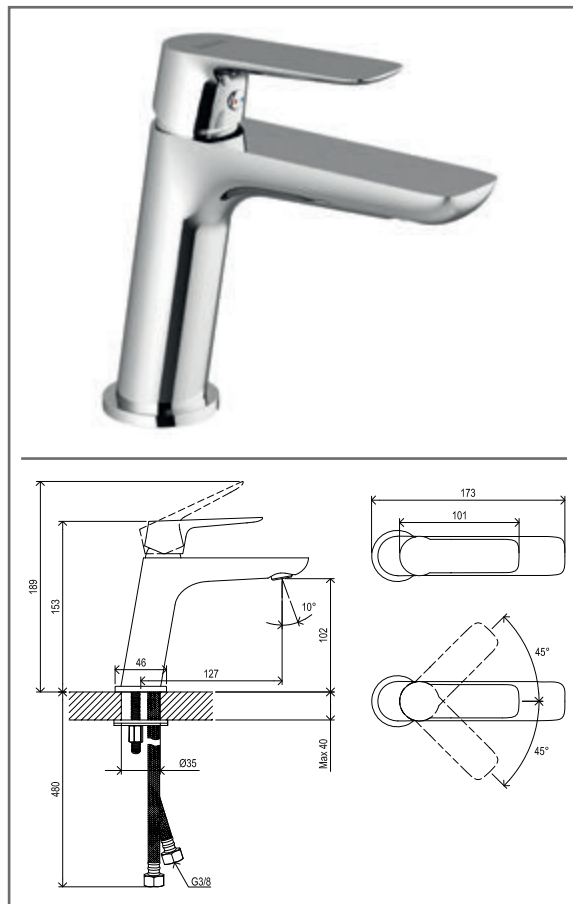

CL 012.00CR Washbasin tap 153 mm w/o pop-up waste, chrome

SKU **X070080**

CL 012.00CR Washbasin tap 153 mm w/o pop-up waste, chrome

No.	SKU	SPARE PART	Price excl. VAT	Price incl. VAT
1	X07P429	Handle 006		
2	X07P028	Screw cover - H/C 001		
3	X07P302	Cartridge 011		
3	X07P496	Cartridge 016		
4	X07P268	Fixing set 006		
5	X07P303	Aerator 010		
6	X07P404	Escutcheon with o-ring 004		
7	X07P301	Flexible hose 450 mm 3/8" - hot		
8	X07P417	Flexible hose 450 mm 3/8" - cold