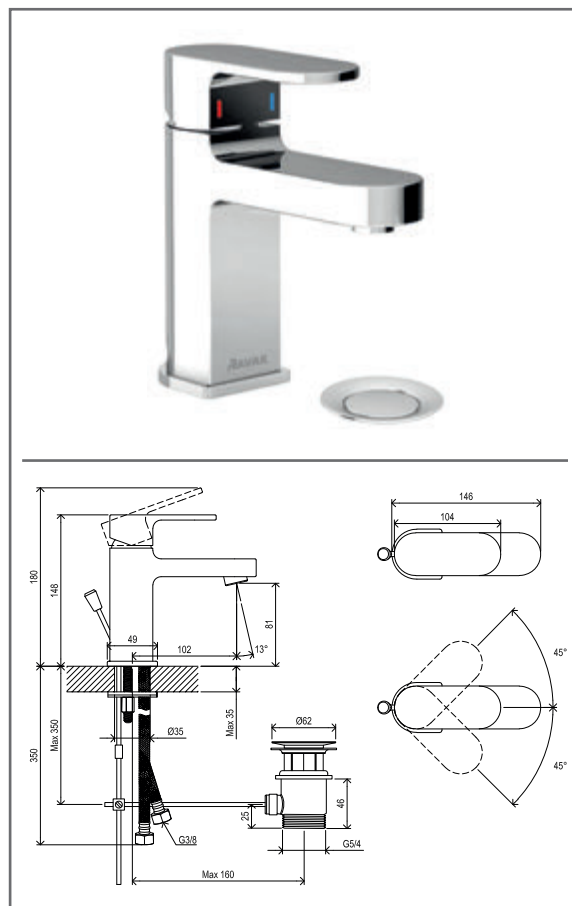

CR 011.00CR Washbasin tap 148 mm with pop-up waste, chrome

SKU **X070053**

CR 011.00CR Washbasin tap 148 mm with pop-up waste, chrome

No.	SKU	SPARE PART	Price excl. VAT	Price incl. VAT
1	X07P029	Screw cover - chrome		
2	X07P362	Handle 004		
3	X07P025	Pop-up waste		
4	X07P148	Cartridge 006		
5	X07P155	Fixing set 005		
6	X07P207	Aerator 006		
7	X07P259	Escutcheon with o-ring 001		
8	X07P125	Flexible house 420 mm 3/8" - hot		
9	X07P416	Flexible hose 420 mm 3/8' - cold