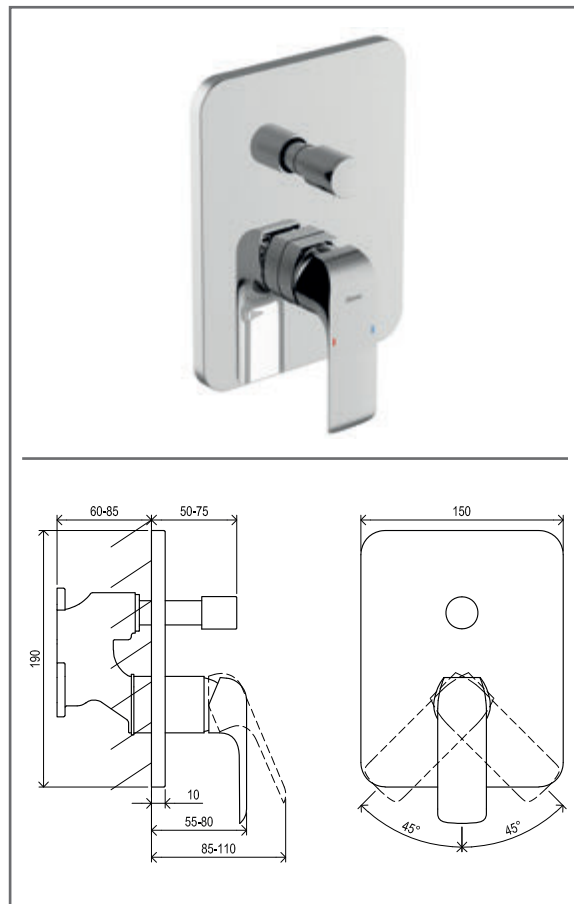

FL 065.00CR.O2.RB070

FL 065.00CR.O2.RB072 Con. 2-way tap w/o body, set, chrom

SKU **X070123**

FL 065.00CR.O2.RB072 Con. 2-way tap w/o body, set, chrom

No.	SKU	SPARE PART	Price excl. VAT	Price incl. VAT
1	X07P535	Handle 028		
2	X07P540	Screw cover 002		
3	X07P453	Diverter knob 007		
4	X07P122	Switch 006		
5	X07P529	Cartridge 021		
6	X07P537	Cover plate 017		
7	X07P449	O-ring for cover plate for switch 003		
8	X07P538	O-ring for cover plate for cartridge 005		
9	X07P465	Allen screw 002		
10	X07P539	O-ring 002