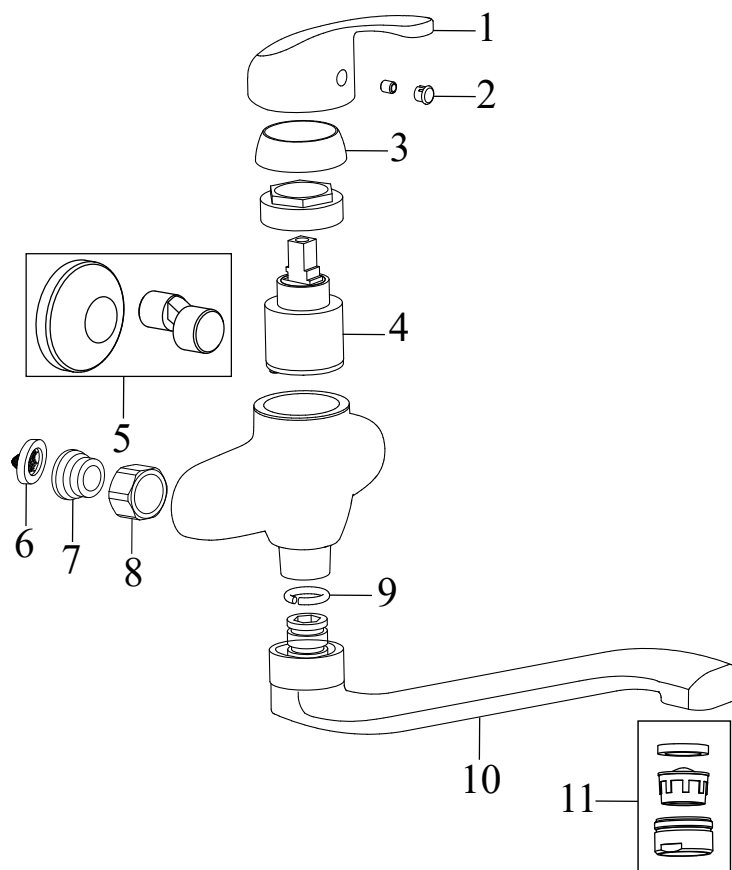

SN 041.00CR/100 Washbasin/sink tap w/o pop-up waste, chrom

No.	SKU	SPARE PART	Price excl. VAT	Price incl. VAT
1	X07P040	Handle 003		
2	X07P041	Screw cover - H/C 002		
3	X07P042	Flange		
4	X07P054	Cartridge 003		
5	X07P050	Eccentric connectors with escutcheon		
6	X07P048	Filter packing 001		
7	X07P047	Connecting thread		
8	X07P049	Nut 001		
9	X07P056	O-ring 001		
10	X07P051	Spout 001		
11	X07P045	Aerator 004