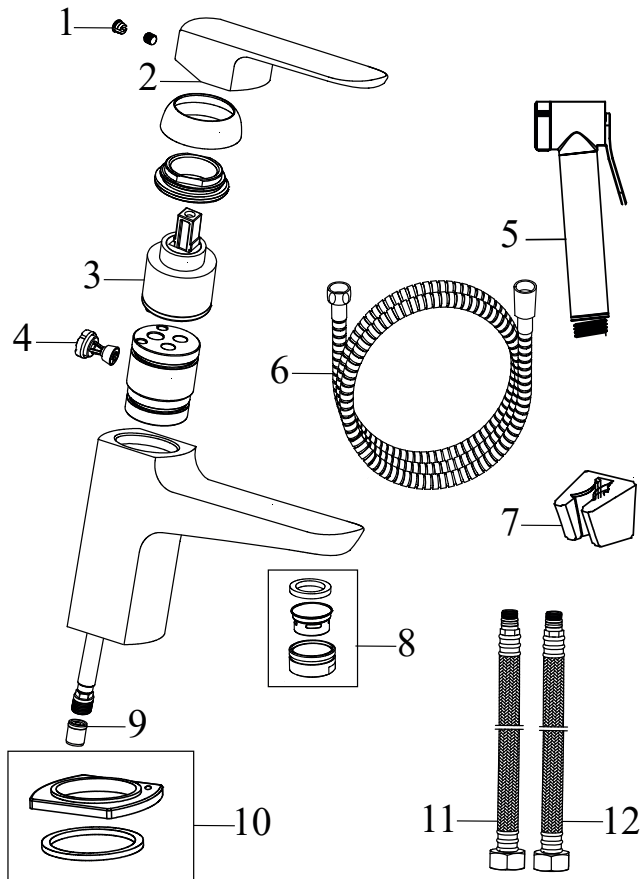

BM 011.01CR Washbasin tap 144 mm with bidet shower, chrome

SKU **X070165**

BM 011.01CR Washbasin tap 144 mm with bidet shower, chrome

No.	SKU	SPARE PART	Price excl. VAT	Price incl. VAT
1	X07P029	Screw cover - chrome		
2	X07P428			
3	X07P149	Cartridge 007		
4	X07P295	Switch 001		
5	X07P641	963.00CR Bidet shower, chrom		
6	X07P300	Shower hose 150 cm 001		
7	X07P298	Shower holder		
8	X07P033	Aerator 002		
9	X07P474	Check valve 002		
10	X07P403	Escutcheon with o-ring 003		
11	X07P125	Flexible house 420 mm 3/8" - hot		
12	X07P416	Flexible hose 420 mm 3/8" - cold