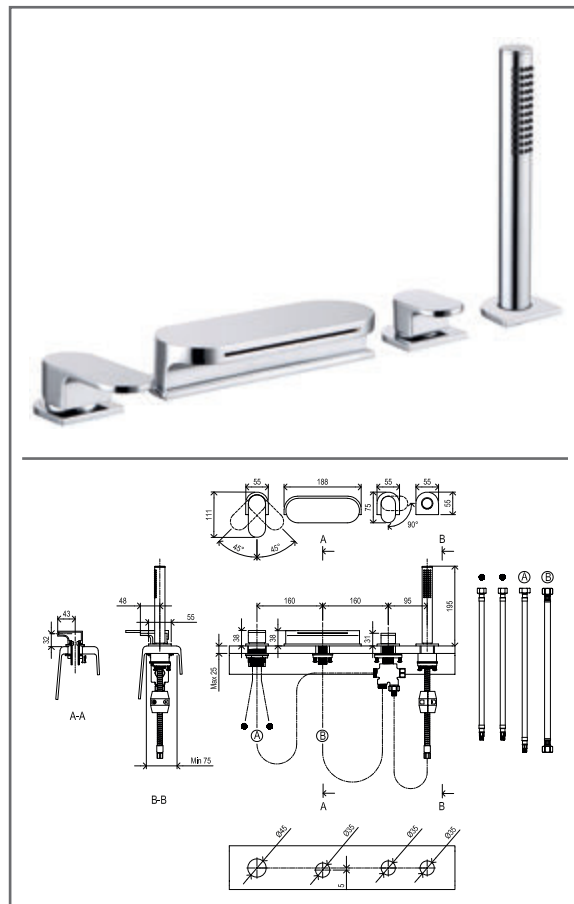

CR 025.00CR Bath 4-hole tap with set, waterfall, chrom

No.	SKU	SPARE PART	Price excl. VAT	Price incl. VAT
1	X07P432	Handle 009		
2	X07P029	Screw cover - chrome		
3	X07P540	Screw cover 002		
4	X07P433	Handle 010		
5	X07P407	Escutcheon with o-ring 007		
6	X07P458	Waterfall outlet 003		
7	X07P149	Cartridge 007		
8	X07P274	Switch 012		
9	X07P406	Escutcheon with o-ring 006		
10	X07P368	957.10CR Hand shower round Air - 1 function, chrom		
11	X07P069	Check valve 001		
12	X07P183	Connecting thread		
13	X07P460	Shower holder 002		
14	X07P415	Flexible house 370 mm 3/8' - hot		
15	X07P036	Flexible house 370 mm 3/8" - cold		
16	X07P182	Shower hose 180 cm