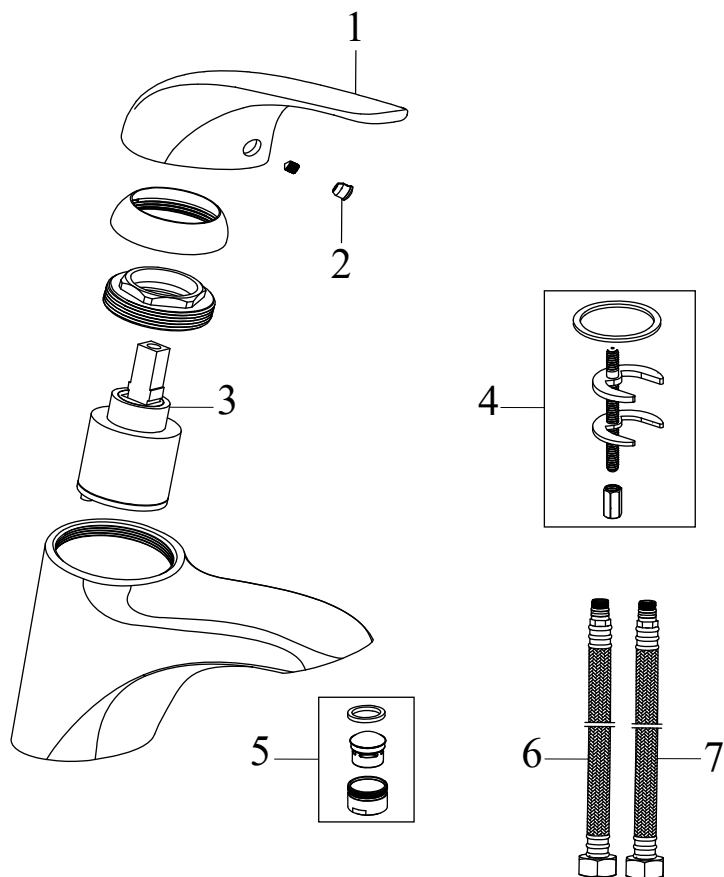

RS 012.00CR Washbasin tap 129 mm w/o pop-up waste, chrome

SKU **X070022**

RS 012.00CR Washbasin tap 129 mm w/o pop-up waste, chrome

No.	SKU	SPARE PART	Price excl. VAT	Price incl. VAT
1	X07P020	Handle 001		
2	X07P028	Screw cover - H/C 001		
3	X07P031	Cartridge 002		
4	X07P035	Fixing set 001		
5	X07P033	Aerator 002		
6	X07P415	Flexible house 370 mm 3/8' - hot		
7	X07P036	Flexible house 370 mm 3/8" - cold