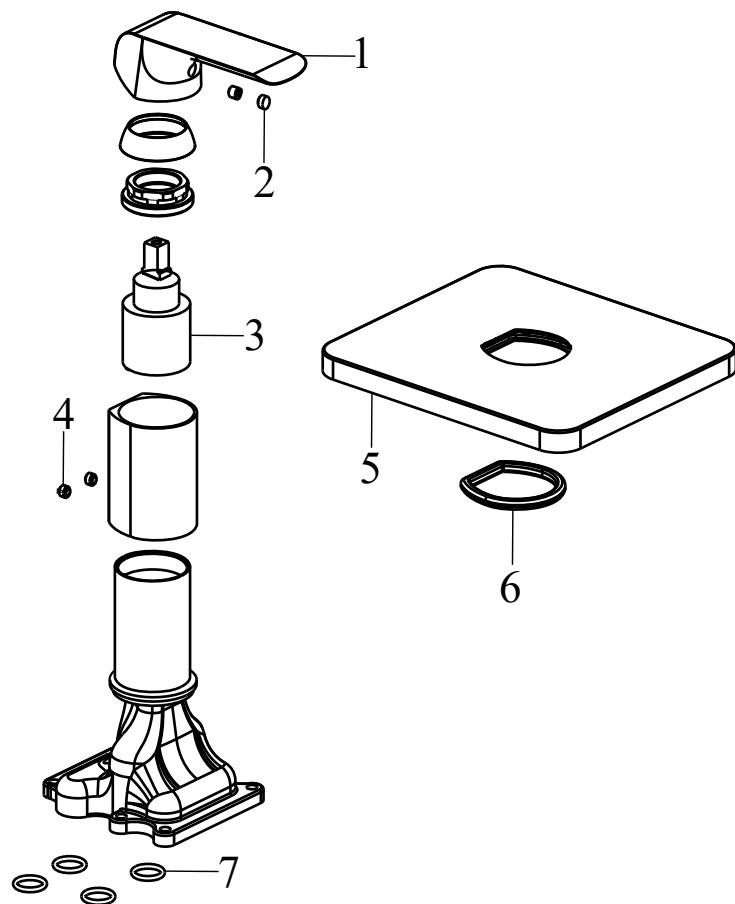

FL 066.00CR.O1.RB070

FL 066.00CR.O1.RB072 Concealed 1 way tap w/o body, chrom

SKU **X070124**

FL 066.00CR.O1.RB072 Concealed 1 way tap w/o body, chrom

No.	SKU	SPARE PART	Price excl. VAT	Price incl. VAT
1	X07P535	Handle 028		
2	X07P540	Screw cover 002		
3	X07P529	Cartridge 021		
4	X07P465	Allen screw 002		
5	X07P541	Cover plate 018		
6	X07P538	O-ring for cover plate for cartridge 005		
7	X07P539	O-ring 002