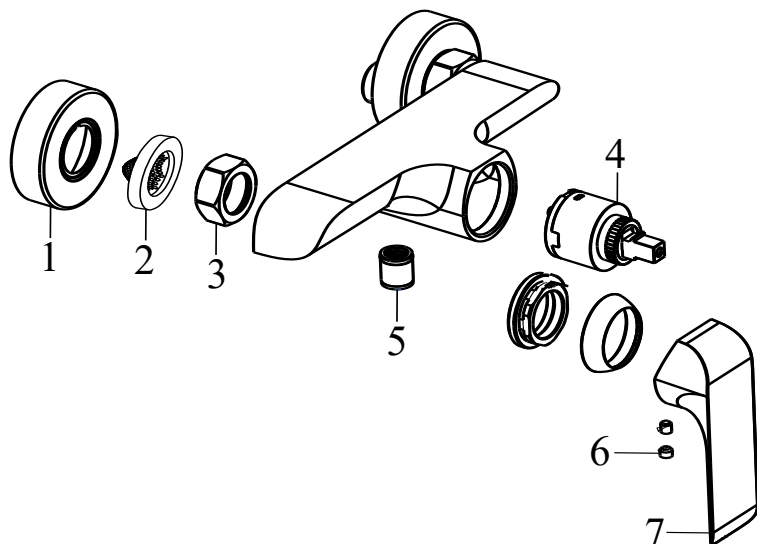

FL 032.20BL

FL 032.20BL Shower tap w/o set, black

SKU **X070177**

FL 032.20BL Shower tap w/o set, black

No.	SKU	SPARE PART	Price excl. VAT	Price incl. VAT
1	X07P761	Escutcheon 015		
2	X07P067	Filter packing 002		
3	X07P762	Nut 012		
4	X07P149	Cartridge 007		
5	X07P474	Check valve 002		
6	X07P540	Screw cover 002		
7	X07P767	Handle 046