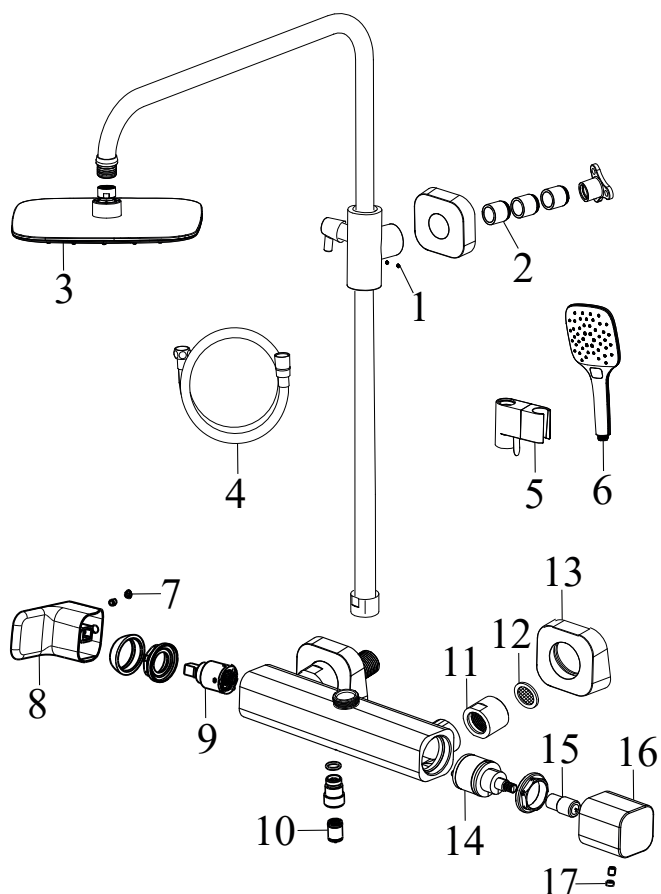

TD F 098.00CR Shower column, with set, chrom

No.	SKU	SPARE PART	Price excl. VAT	Price incl. VAT
1	X07P465	Allen screw 002		
2	X07P463	Sleeve		
3	X07P574	983.00CR Head shower ABS square, 250 mm, chrom		
4	X07P065	912.50CR Shower hose plastic 150 cm		
5	X07P222	Shower holder 001		
5	X07P348	958.00CR Hand shower Air, 3 functions, 120 mm, chrom		
6	X07P469	Escutcheon 005		
7	X07P029	Screw cover - chrome		
8	X07P514	Handle 022		
9	X07P522	Cartridge 019		
10	X07P474	Check valve 002		
11	X07P467	Nut 004		
12	X07P067	Filter packing 002		
13	X07P621	Flange cover 010		
14	X07P720	Diverter 026		
15	X07P473	Connecting piece 002		
16	X07P721	Diverter handle (TD F 098.00)		
17	X07P540	Screw cover 002		

Unmarked component cannot be purchased separately.