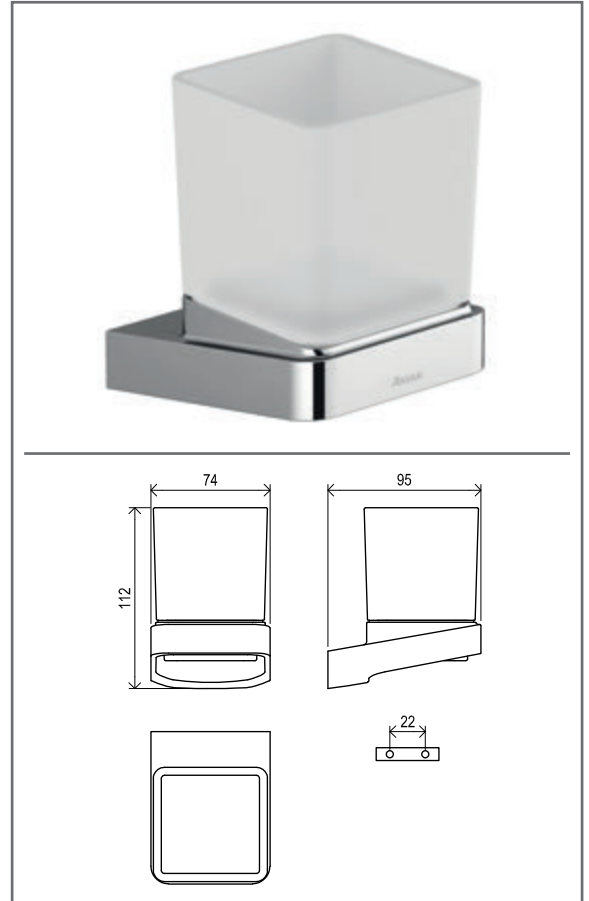

TD 210.00CR

TD 210.00CR Cup holder

SKU **X07P321**

TD 210.00CR Cup holder

No.	SKU	SPARE PART	Price excl. VAT	Price incl. VAT
1	X07P376	Cup 002