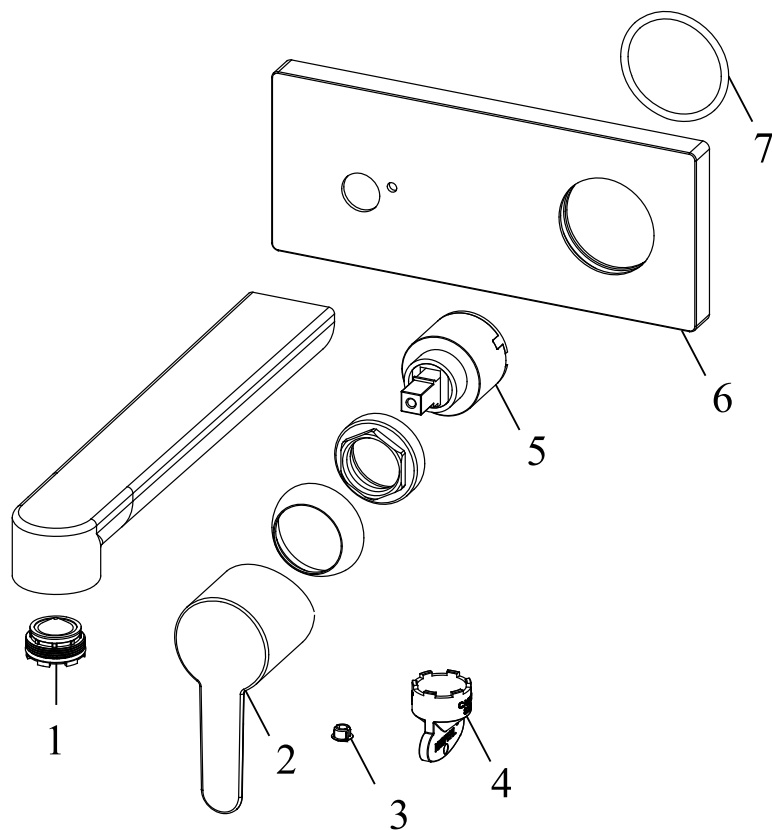

PU 019.00CR.O1 Washbasin concealed tap with body, chrom

No.	SKU	SPARE PART	Price excl. VAT	Price incl. VAT
1	X07P498	Aerator 018		
2	X07P599	Handle 033		
3	X07P029	Screw cover - chrome		
4	X07P500	Aerator wrench 02		
5	X07P598	Cartridge 023		
6	X07P600	Cover plate 019		
7	X07P602	O-ring for cover plate for cartridge 007