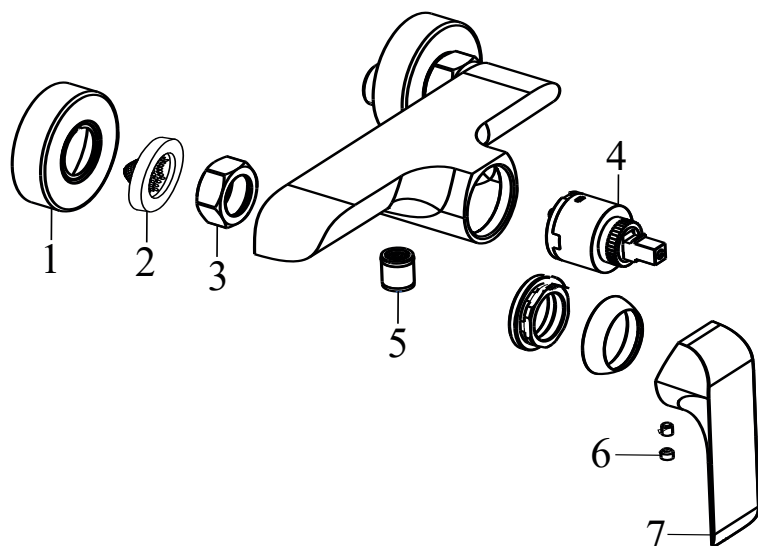

FL 032.00CR Shower tap w/o set, chrom

No.	SKU	SPARE PART	Price excl. VAT	Price incl. VAT
1	X07P075	Escutcheon 001		
2	X07P067	Filter packing 002		
3	X07P311	Nut 002		
4	X07P149	Cartridge 007		
5	X07P474	Check valve 002		
6	X07P540	Screw cover 002		
7	X07P535	Handle 028