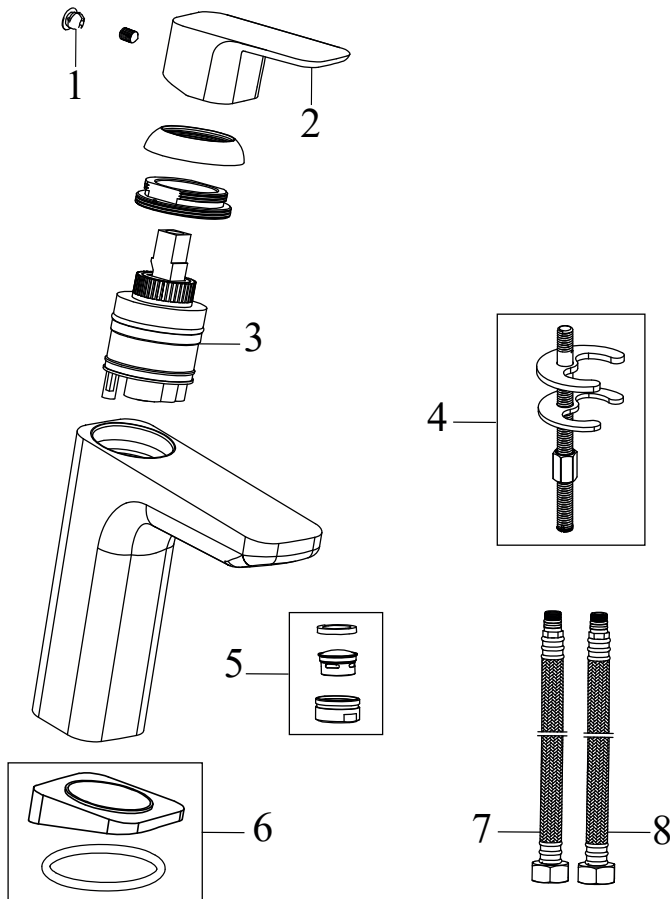

TD F 014.00CR Washbasin tap 172 mm, w/o pop-up waste, chrom

SKU **X070129**

TD F 014.00CR Washbasin tap 172 mm, w/o pop-up waste, chrom

No.	SKU	SPARE PART	Price excl. VAT	Price incl. VAT
1	X07P029	Screw cover - chrome		
2	X07P515	Handle 023		
3	X07P266	Cartridge 008		
4	X07P268	Fixing set 006		
5	X07P489	Aerator 014		
6	X07P267	Escutcheon with o-ring 002		
7	X07P301	Flexible hose 450 mm 3/8" - hot		
8	X07P417	Flexible hose 450 mm 3/8" - cold