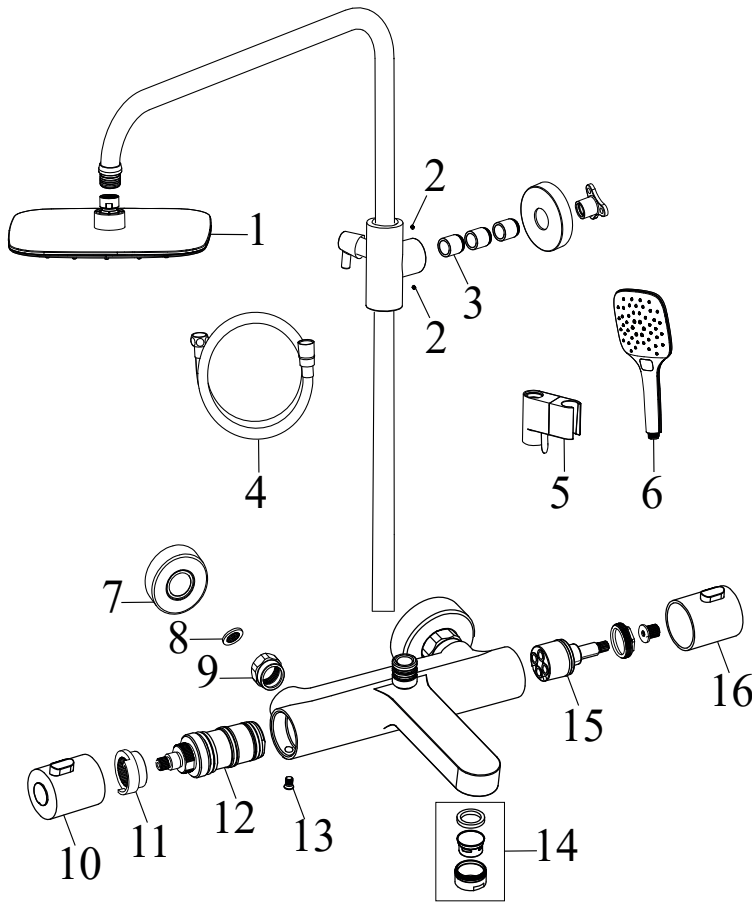

TE 092.00CR/WH thermo bath column, with set, chrom/white

SKU **X070098**

TE 092.00CR/WH thermo bath column, with set, chrom/white

No.	SKU	SPARE PART	Price excl. VAT	Price incl. VAT
1	X07P347	983.10CR/WH Head shower ABS square, 250 mm, chrom/white		
2	X07P465	Allen screw 002		
3	X07P463	Sleeve		
4	X07P065	912.50CR Shower hose plastic 150 cm		
5	X07P222	Shower holder 001		
6	X07P349	958.10CR/WH Hand shower Air, 3 fun., 120 mm, chrom/white		
7	X07P075	Escutcheon 001		
8	X07P067	Filter packing 002		
9	X07P468	Nut 005		
10	X07P480	Handle for thermostat cartridge (TE 023.00, TE 033.00. TE)		
11	X07P080	Stop ring 001		
12	X07P081	Thermostat cartridge 001		
13	X07P130	Screw		
14	X07P488	Aerator 013		
15	X07P426	Switch 018		
16	X07P478	Handle for switch (TE 092.00)