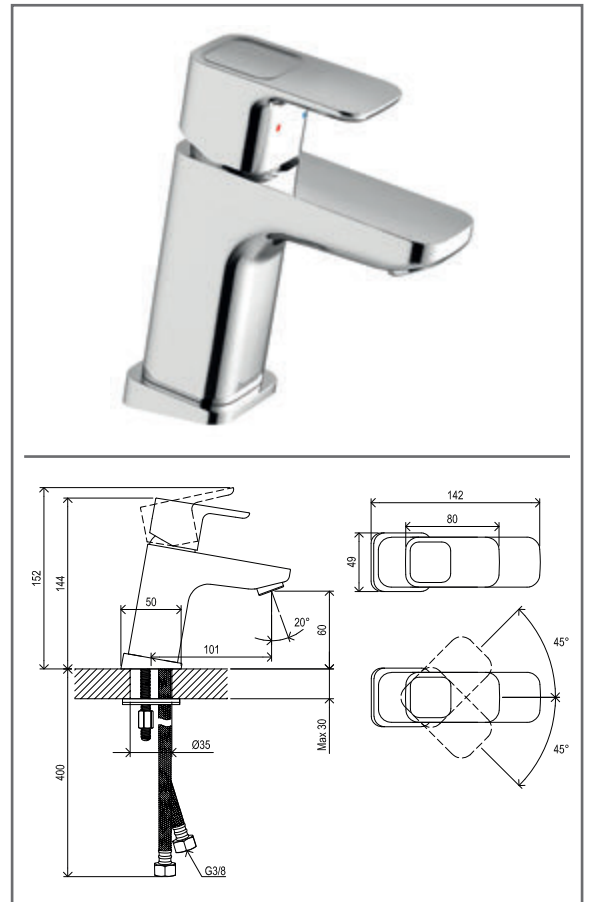

TD 012.00CR Washbasin tap 144 mm w/o pop-up waste, chrome

SKU **X070064**

TD 012.00CR Washbasin tap 144 mm w/o pop-up waste, chrome

No.	SKU	SPARE PART	Price excl. VAT	Price incl. VAT
1	X07P029	Screw cover - chrome		
2	X07P440	Handle 017		
3	X07P266	Cartridge 008		
4	X07P268	Fixing set 006		
5	X07P489	Aerator 014		
6	X07P267	Escutcheon with o-ring 002		
7	X07P301	Flexible hose 450 mm 3/8" - hot		
8	X07P417	Flexible hose 450 mm 3/8" - cold