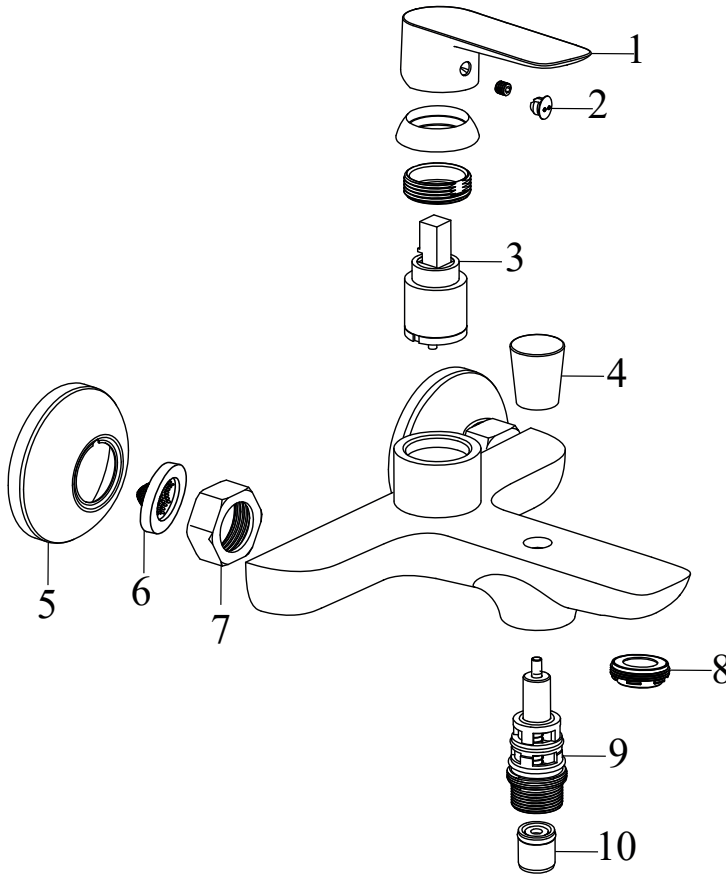

CL 022.00CR

CL 022.00CR Bath tap w/o set, chrom

SKU **X070083**

CL 022.00CR Bath tap w/o set, chrom

No.	SKU	SPARE PART	Price excl. VAT	Price incl. VAT
1	X07P430	Handle 007		
2	X07P028	Screw cover - H/C 001		
3	X07P308	Cartridge 012		
4	X07P309	Diverter knob 006		
5	X07P312	Escutcheon 004		
6	X07P067	Filter packing 002		
7	X07P311	Nut 002		
8	X07P289	Aerator 009		
9	X07P271	Switch 011		
10	X07P069	Check valve 001