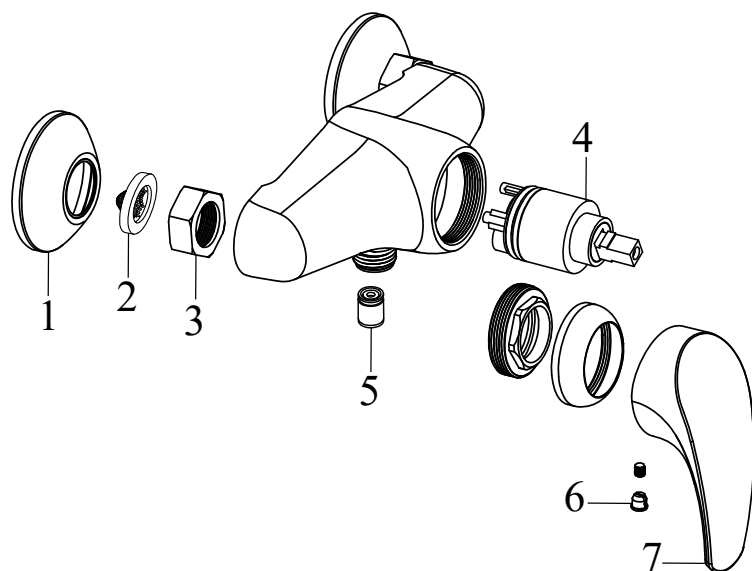

### RS 025.00CR Bath 4-hole tap with set, waterfall, chrom

No.	SKU	SPARE PART	Price excl. VAT	Price incl. VAT
1	X07P260	Diverter knob 003		
2	X07P020	Handle 001		
3	X07P028	Screw cover - H/C 001		
4	X07P181	Hand shower 001		
5	X07P221	Waterfall outlet 001		
6	X07P030	Cartridge 001		
7	X07P261	Switch 010		
8	X07P185	Brass switch body		
9	X07P409	Escutcheon with o-ring 009		
10	X07P184	Shower holder 001		
11	X07P069	Check valve 001		
12	X07P183	Connecting thread		
13	X07P415	Flexible house 370 mm 3/8" - hot		
14	X07P036	Flexible house 370 mm 3/8" - cold		
15	X07P182	Shower hose 180 cm		