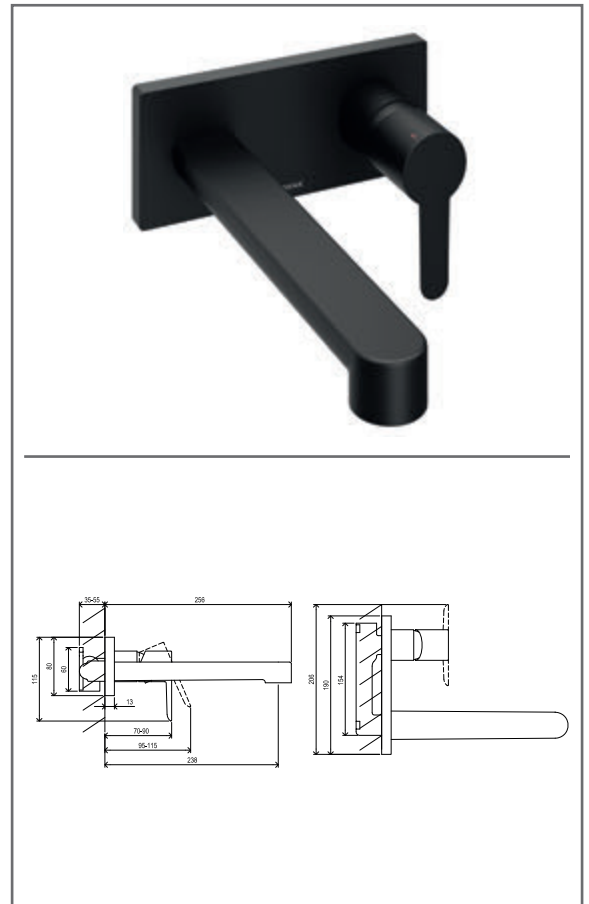

PU 019.20BL.O1 Washbasin concealed tap with body, black

No.	SKU	SPARE PART	Price excl. VAT	Price incl. VAT
1	X07P498	Aerator 018		
2	X07P727	Handle 038		
3	X07P634	Screw cover black		
4	X07P500	Aerator wrench 02		
5	X07P598	Cartridge 023		
6	X07P728	Cover 023		
7	X07P602	O-ring for cover plate for cartridge 007