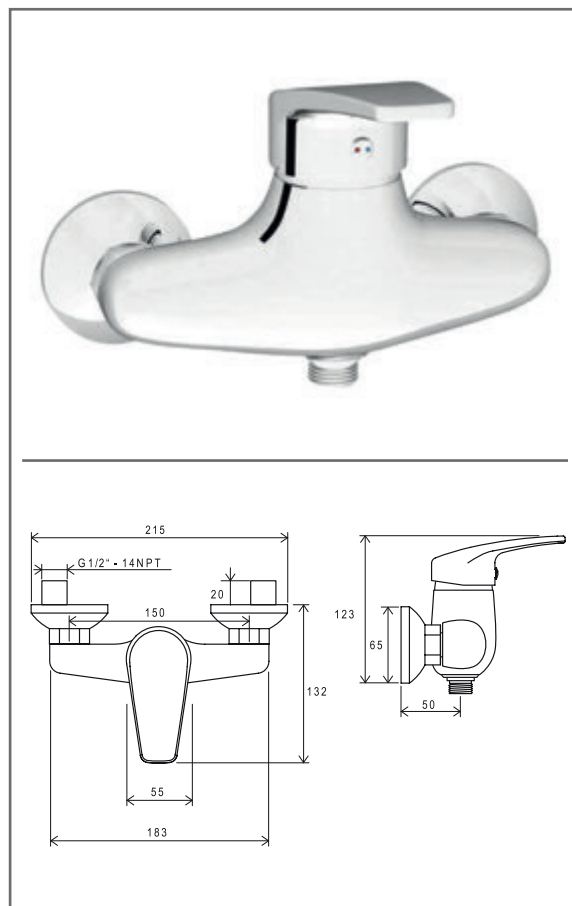

NO 032.00CR Shower tap w/o set, chrom

No.	SKU	SPARE PART	Price excl. VAT	Price incl. VAT
1	X07P021	Handle 002		
2	X07P028	Screw cover - H/C 001		
3	X07P031	Cartridge 002		
4	X07P312	Escutcheon 004		
5	X07P067	Filter packing 002		
6	X07P311	Nut 002		
7	X07P069	Check valve 001