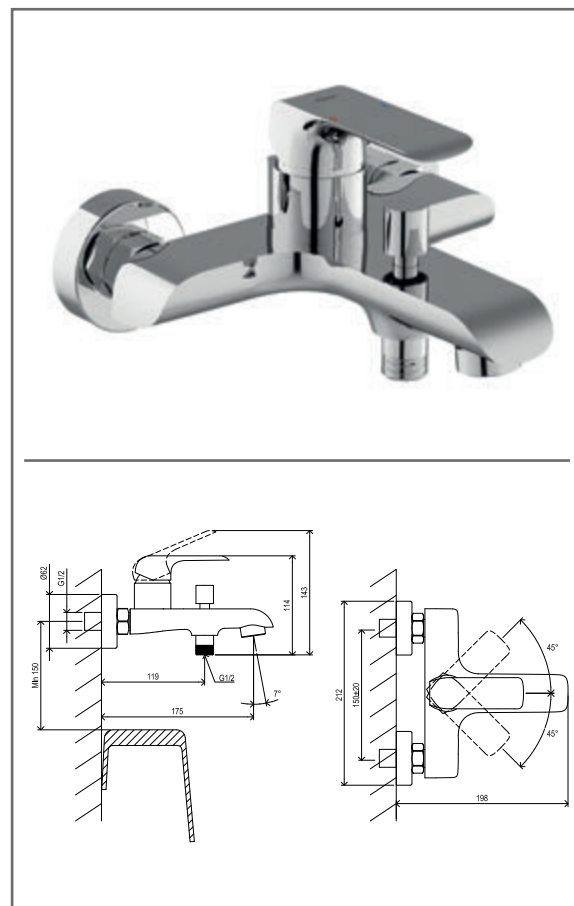

FL 022.00CR

FL 022.00CR Bath tap w/o, chrom

SKU **X070119**

FL 022.00CR Bath tap w/o, chrom

No.	SKU	SPARE PART	Price excl. VAT	Price incl. VAT
1	X07P029	Screw cover - chrome		
2	X07P518	Handle 025		
3	X07P525	Cartridge 020		
4	X07P526	Diverter knob 012		
5	X07P075	Escutcheon 001		
6	X07P067	Filter packing 002		
7	X07P311	Nut 002		
8	X07P271	Switch 011		
9	X07P490	Aerator 015		
10	X07P474	Check valve 002