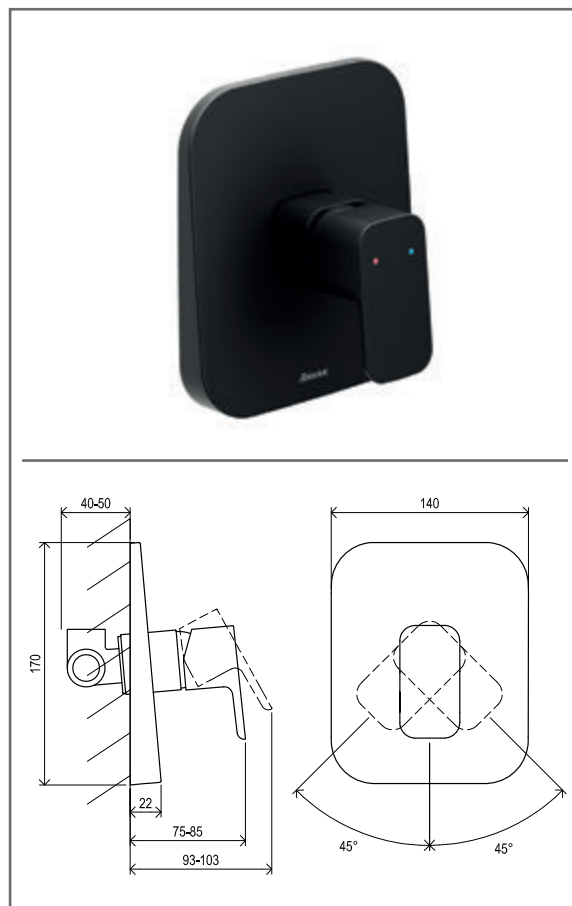

TD F 062.20BL.O1

TD F 062.20BL.O1 Concealed tap 1-way with body, black

SKU **X070157**

TD F 062.20BL.O1 Concealed tap 1-way with body, black

No.	SKU	SPARE PART	Price excl. VAT	Price incl. VAT
1	X07P272	O-ring for cover plate for cartridge 003		
2	X07P616	Cover plate 020		
3	X07P423	Cartridge 015		
4	X07P634	Screw cover black		
5	X07P615	Handle 035