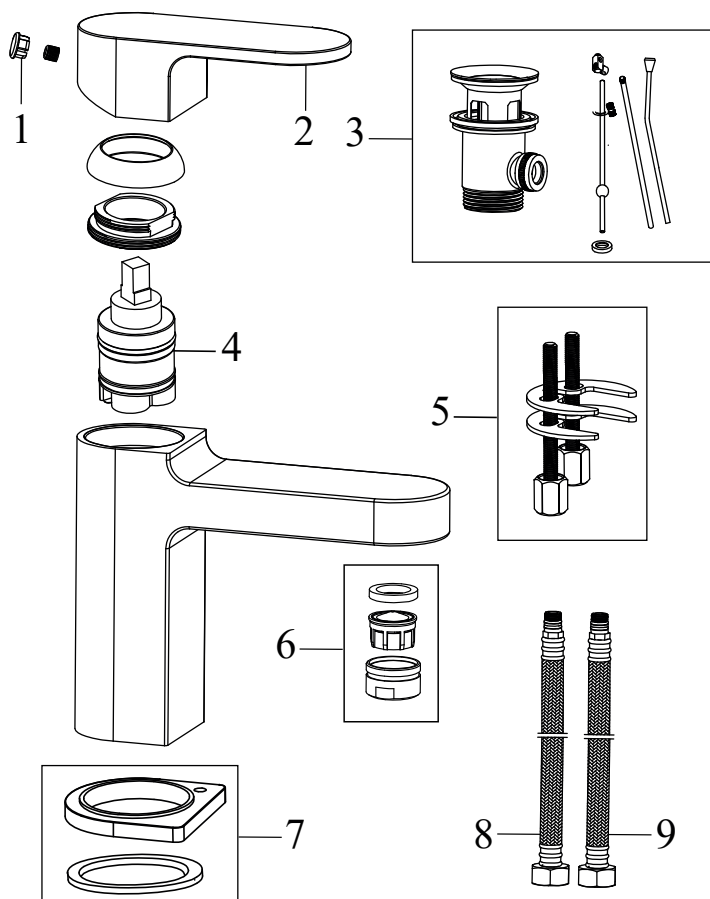

CR 011.00CR Washbasin tap 148 mm with pop-up waste, chrome

No.	SKU	SPARE PART	Price excl. VAT	Price incl. VAT
1	X07P029	Screw cover - chrome		
2	X07P362	Handle 004		
3	X07P025	Pop-up waste		
4	X07P148	Cartridge 006		
5	X07P155	Fixing set 005		
6	X07P207	Aerator 006		
7	X07P259	Escutcheon with o-ring 001		
8	X07P125	Flexible house 420 mm 3/8" - hot		
9	X07P416	Flexible hose 420 mm 3/8' - cold