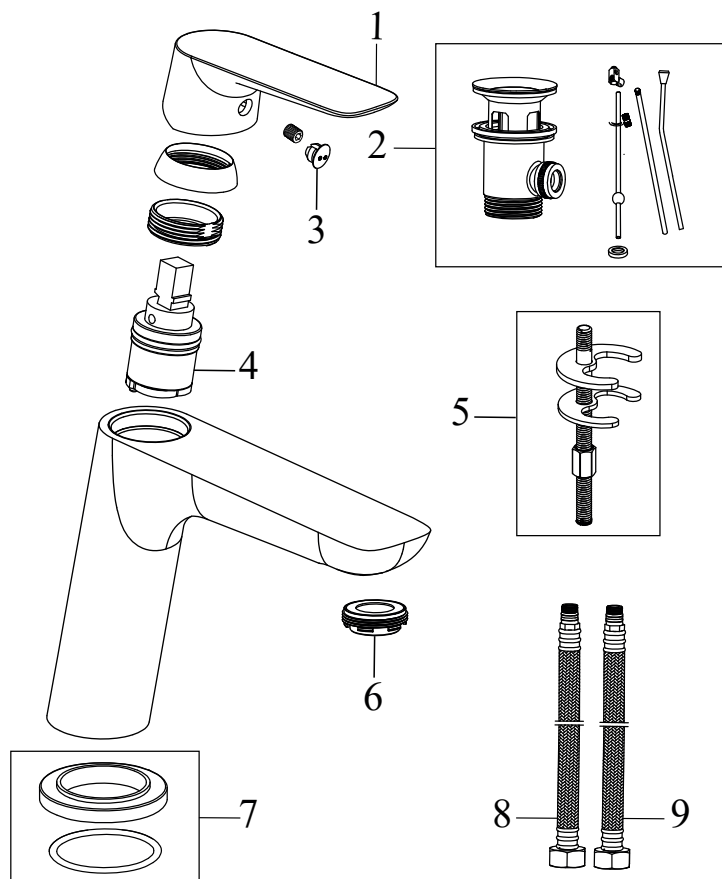

CL 011.00CR Washbasin tap 153 mm with pop-up waste, chrome

SKU **X070081**

CL 011.00CR Washbasin tap 153 mm with pop-up waste, chrome

No.	SKU	SPARE PART	Price excl. VAT	Price incl. VAT
1	X07P429	Handle 006		
2	X07P025	Pop-up waste		
3	X07P028	Screw cover - H/C 001		
4	X07P302	Cartridge 011		
4	X07P496	Cartridge 016		
5	X07P268	Fixing set 006		
6	X07P303	Aerator 010		
7	X07P404	Escutcheon with o-ring 004		
8	X07P301	Flexible house 450 mm 3/8" - hot		
9	X07P417	Flexible hose 450 mm 3/8" - cold