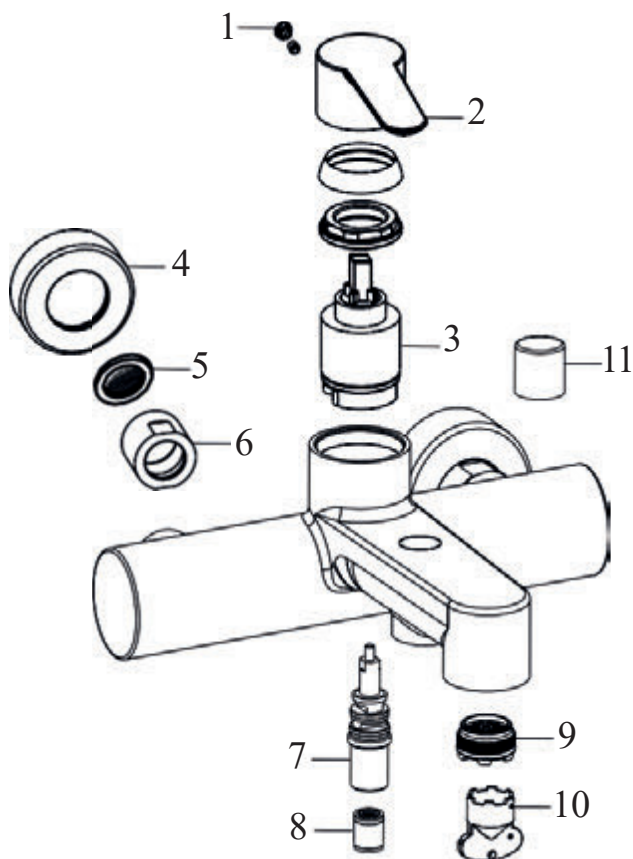

PU 022.01CR Bath tap with divertor, w/o set, chrom

No.	SKU	SPARE PART	Price excl. VAT	Price incl. VAT
1	X07P029	Screw cover - chrome		
2	X07P733	Handle 048		
3	X07P598	Cartridge 023		
4	X07P503	Escutcheon 008		
5	X07P067	Filter packing 002		
6	X07P504	Nut 006		
7	X07P527	Switch 020		
8	X07P474	Check valve 002		
9	X07P734	Aerator 030		
10	X07P500	Aerator wrench 02		
11	X07P735	Divertor knob 016