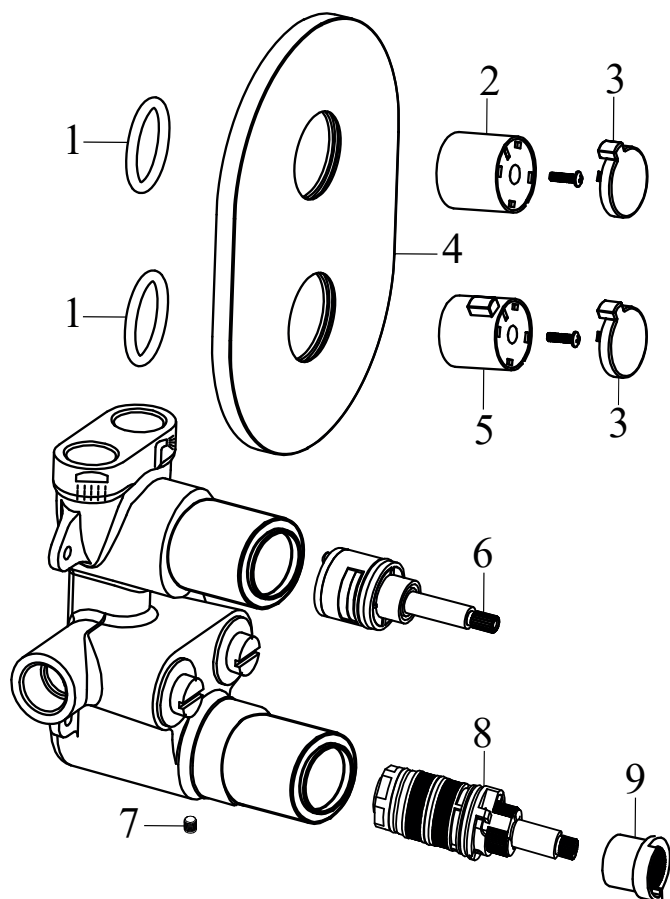

CR 063.00CR.02 thermo con. 2-way tap w/o body, chrom

No.	SKU	SPARE PART	Price excl. VAT	Price incl. VAT
1	X07P450	O-ring for cover plate for cartridge 004		
2	X07P129	Handle for switch (CR 063.00)		
3	X07P073	Cover for handle 01		
4	X07P333	Cover plate 008		
5	X07P078	Handle for thermostat cartridge		
6	X07P118	Switch 003		
7	X07P461	Allen screw 003		
8	X07P297	Thermostat cartridge 002		
9	X07P457	Stop ring 002