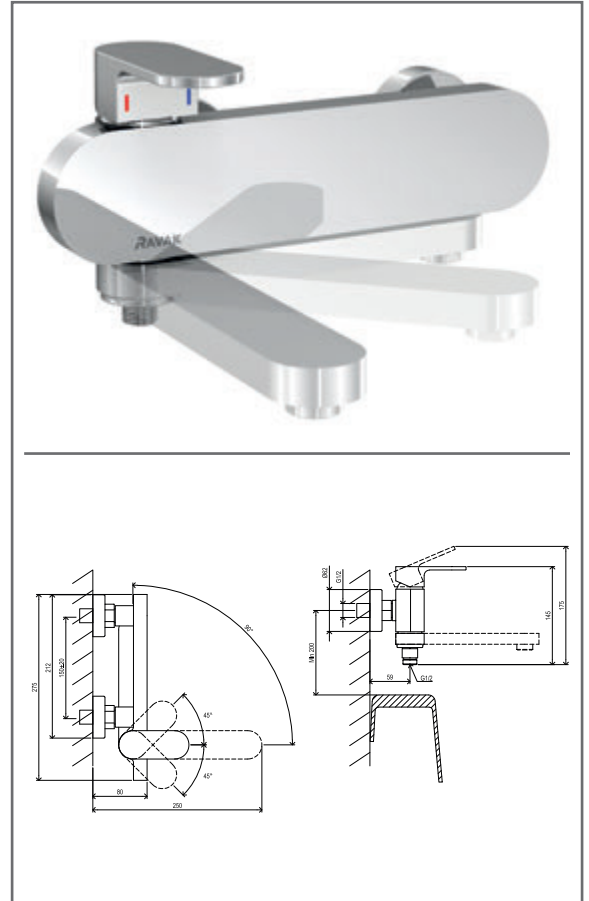

CR 022.00CR

CR 022.00CR Bath tap w/o set, chrom

SKU **X070042**

CR 022.00CR Bath tap w/o set, chrom

No.	SKU	SPARE PART	Price excl. VAT	Price incl. VAT
1	X07P362	Handle 004		
2	X07P029	Screw cover - chrome		
3	X07P149	Cartridge 007		
4	X07P311	Nut 002		
5	X07P067	Filter packing 002		
6	X07P075	Escutcheon 001		
7	X07P153	O-ring 003		
8	X07P150	Switch 008		
8	X07P424	Switch 016		
9	X07P459	Connecting thread		
10	X07P069	Check valve 001		
11	X07P488	Aerator 013