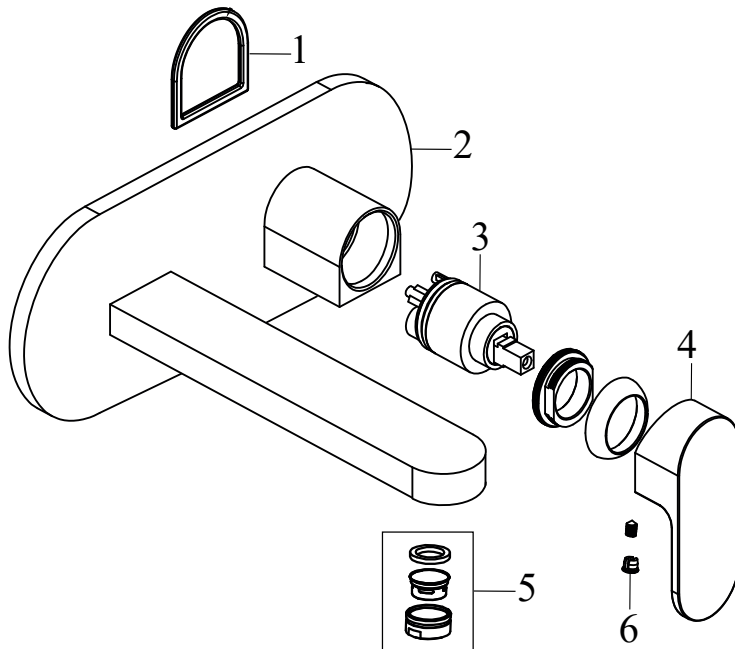

CR 019.00CR.O1

CR 019.00CR.O1 Washbasin concealed tap with body, chrom

SKU **X070093**

CR 019.00CR.O1 Washbasin concealed tap with body, chrom

No.	SKU	SPARE PART	Price excl. VAT	Price incl. VAT
1	X07P151	O-ring for cover plate for cartridge 002		
2	X07P445	Cover plate 014		
3	X07P147	Cartridge 005		
4	X07P432	Handle 009		
5	X07P207	Aerator 006		
6	X07P029	Screw cover - chrome