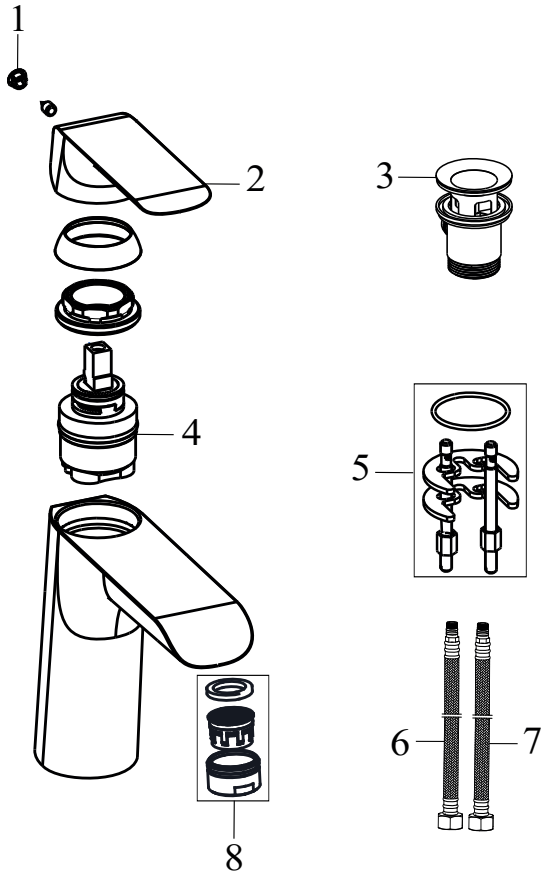

**FL 066.00CR.O1.RB070**

FL 066.00CR.O1.RB072 Concealed 1 way tap w/o body, chrom

SKU **X070124**

**FL 066.00CR.O1.RB072 Concealed 1 way tap w/o body, chrom**

No.	SKU	SPARE PART	Price excl. VAT	Price incl. VAT
1	X07P535	Handle 028		
2	X07P540	Screw cover 002		
3	X07P529	Cartridge 021		
4	X07P465	Allen screw 002		
5	X07P541	Cover plate 018		
6	X07P538	O-ring for cover plate for cartridge 005		
7	X07P539	O-ring 002		