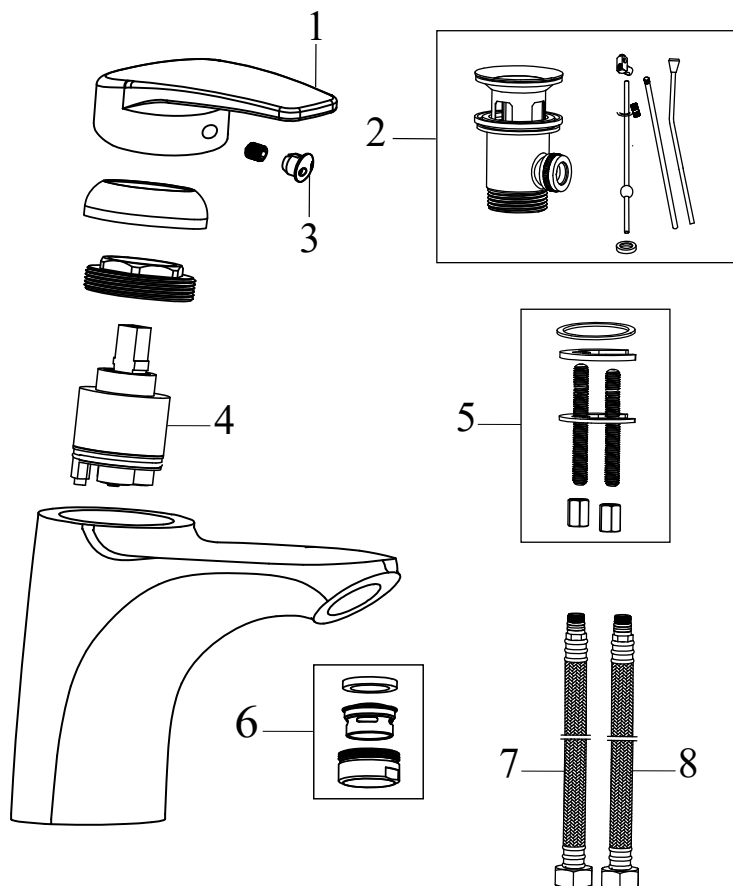

NO 011.00CR Washbasin tap 157 mm with pop-up waste, chrome

SKU **X070016**

NO 011.00CR Washbasin tap 157 mm with pop-up waste, chrome

No.	SKU	SPARE PART	Price excl. VAT	Price incl. VAT
1	X07P021	Handle 002		
2	X07P025	Pop-up waste		
3	X07P028	Screw cover - H/C 001		
4	X07P031	Cartridge 002		
5	X07P155	Fixing set 005		
6	X07P033	Aerator 002		
7	X07P415	Flexible house 370 mm 3/8' - hot		
8	X07P036	Flexible house 370 mm 3/8" - cold