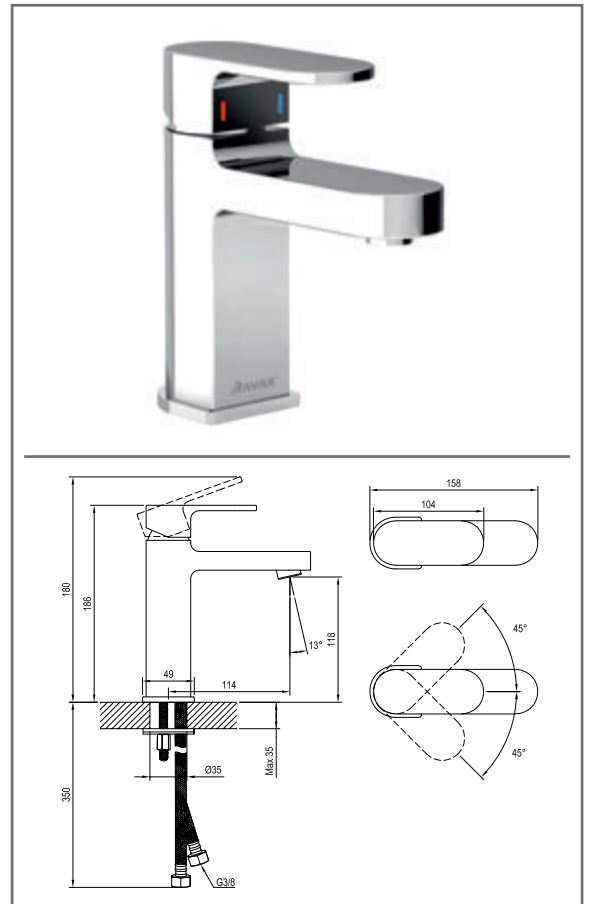

CR 012.00CR Washbasin tap 148 mm w/o pop-up waste, chrome

No.	SKU	SPARE PART	Price excl. VAT	Price incl. VAT
1	X07P029	Screw cover - chrome		
2	X07P362	Handle 004		
3	X07P148	Cartridge 006		
4	X07P155	Fixing set 005		
5	X07P207	Aerator 006		
6	X07P259	Escutcheon with o-ring 001		
7	X07P125	Flexible house 420 mm 3/8" - hot		
8	X07P416	Flexible hose 420 mm 3/8' - cold