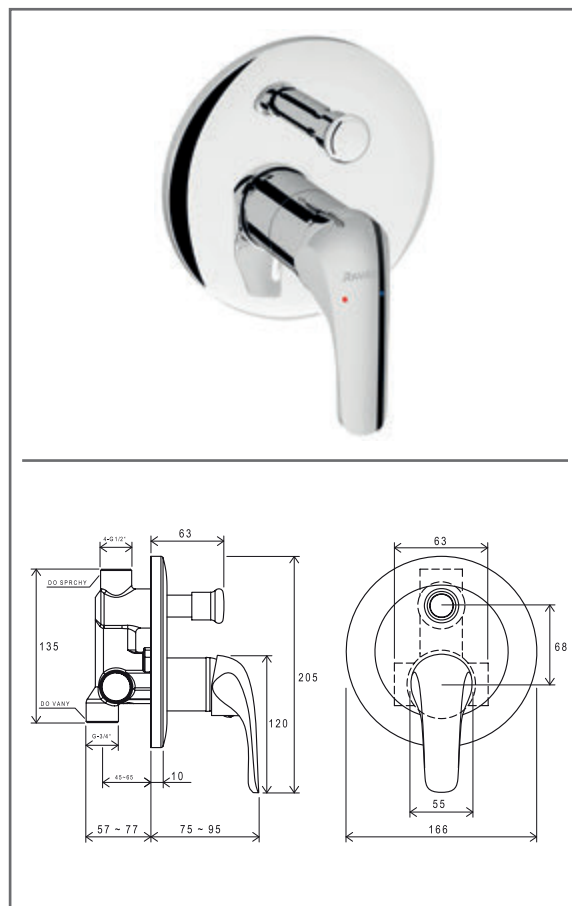

RS 065.00CR.O2.RB070

RS 065.00CR.O2.RB070 Con. 2-way tap w/o body, set, chrom

SKU **X070050**

RS 065.00CR.O2.RB070 Con. 2-way tap w/o body, set, chrom

No.	SKU	SPARE PART	Price excl. VAT	Price incl. VAT
1	X07P135	O-ring for cover plate for switch 002		
2	X07P136	O-ring for cover plate for cartridge 001		
3	X07P201	Cover plate 003		
4	X07P122	Switch 006		
5	X07P453	Diverter knob 007		
6	X07P121	O-ring 001		
7	X07P031	Cartridge 002		
8	X07P029	Screw cover - chrome		
9	X07P439	Handle 016