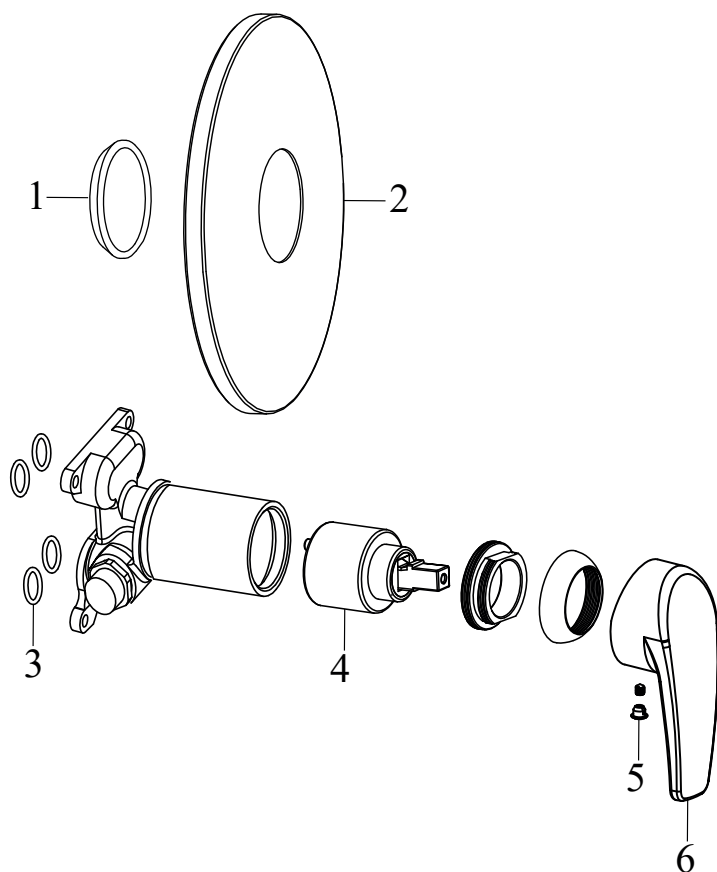

NO 066.00CR.O1.RB070

NO 066.00CR.O1.RB070 Concealed 1 way tap w/o body, chrom

SKU **X070044**

NO 066.00CR.O1.RB070 Concealed 1 way tap w/o body, chrom

No.	SKU	SPARE PART	Price excl. VAT	Price incl. VAT
1	X07P136	O-ring for cover plate for cartridge 001		
2	X07P202	Cover plate 004		
3	X07P121	O-ring 001		
4	X07P031	Cartridge 002		
5	X07P029	Screw cover - chrome		
6	X07P438	Handle 015