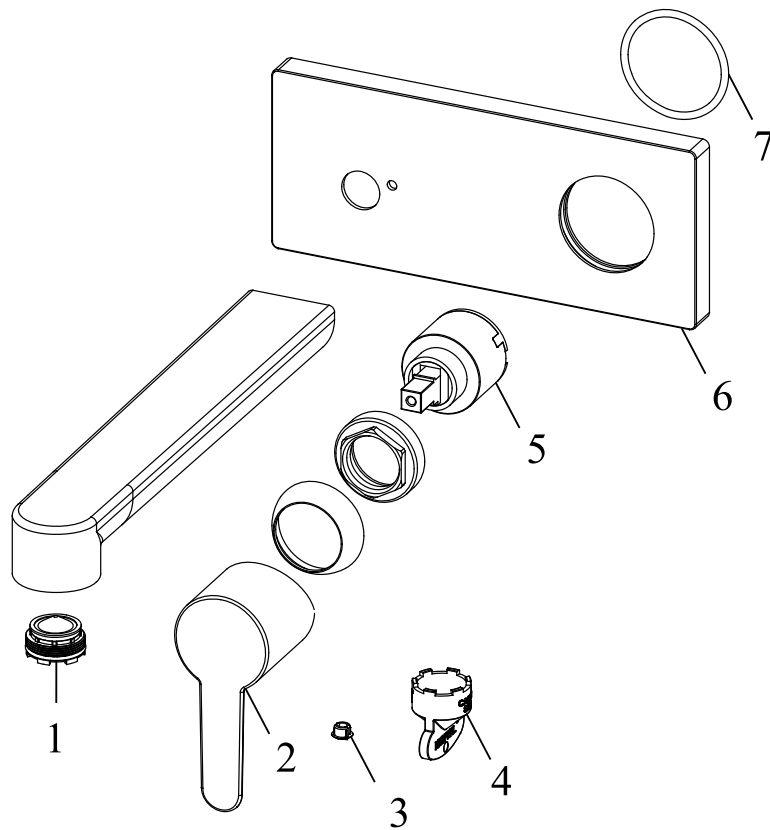

PU 019.20BL.O1 Washbasin concealed tap with body, black

No.	SKU	SPARE PART	Price excl. VAT	Price incl. VAT
1	X07P498	Aerator 018		
2	X07P727	Handle 038		
3	X07P634	Screw cover black		
4	X07P500	Aerator wrench 02		
5	X07P598	Cartridge 023		
6	X07P728	Cover 023		
7	X07P602	O-ring for cover plate for cartridge 007