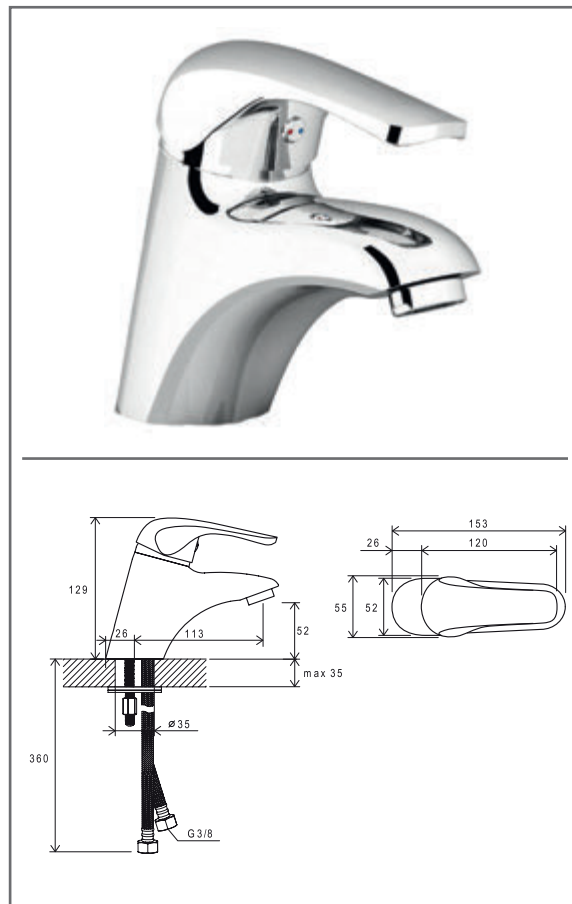

RS 012.00CR Washbasin tap 129 mm w/o pop-up waste, chrome

SKU **X070022**

RS 012.00CR Washbasin tap 129 mm w/o pop-up waste, chrome

No.	SKU	SPARE PART	Price excl. VAT	Price incl. VAT
1	X07P020	Handle 001		
2	X07P028	Screw cover - H/C 001		
3	X07P031	Cartridge 002		
4	X07P035	Fixing set 001		
5	X07P033	Aerator 002		
6	X07P415	Flexible house 370 mm 3/8' - hot		
7	X07P036	Flexible house 370 mm 3/8" - cold