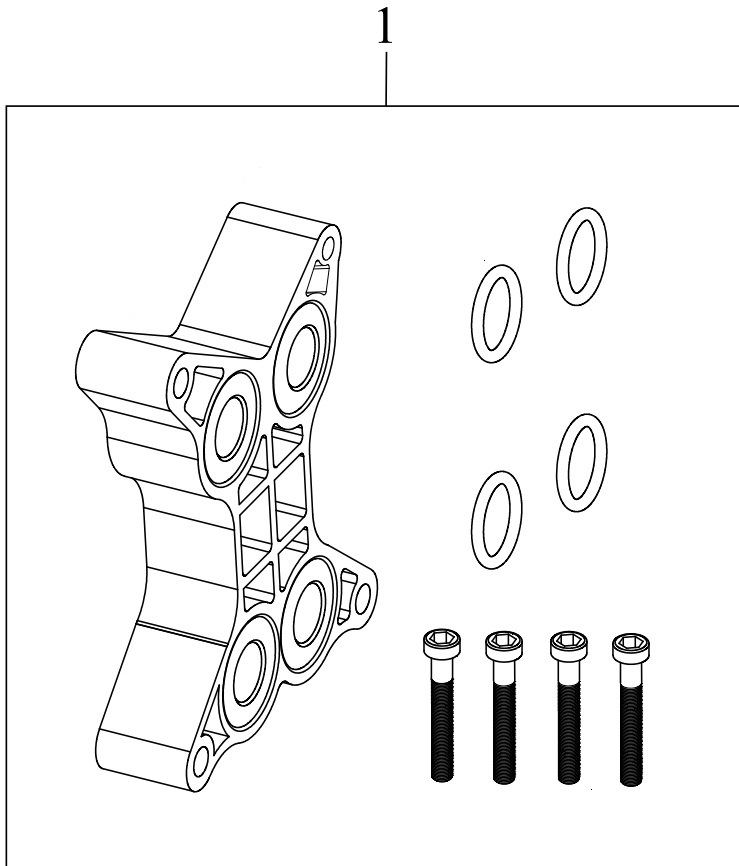

RB 070.50

RB 070.50 Extension

SKU **X07P254**

RB 070.50 Extension

No.	SKU	SPARE PART	Price excl. VAT	Price incl. VAT
1	X07P254	RB 070.50 Extension