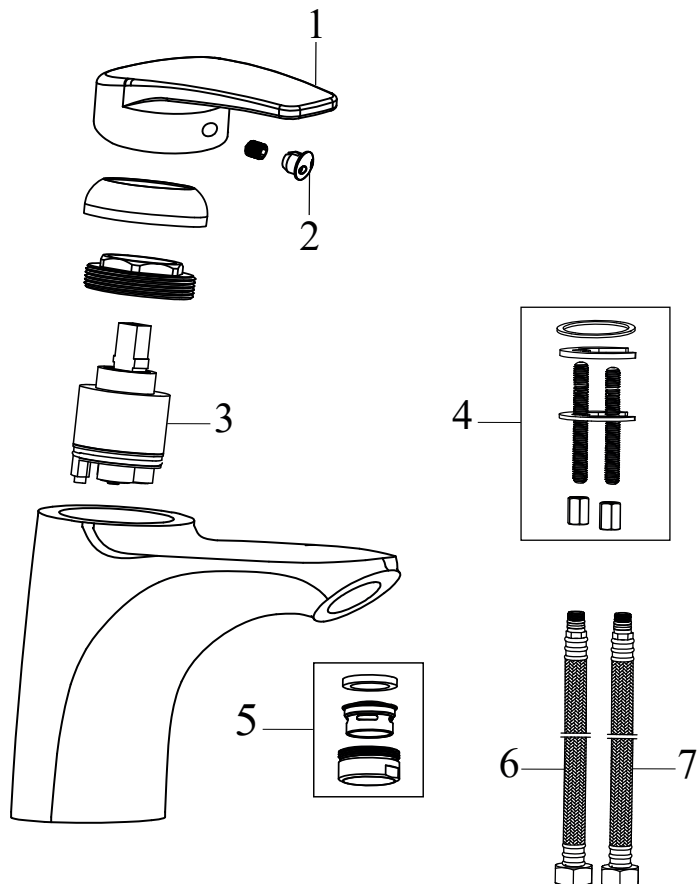

NO 012.00CR Washbasin tap 157 mm w/o pop-up waste, chrome

SKU **X070023**

NO 012.00CR Washbasin tap 157 mm w/o pop-up waste, chrome

No.	SKU	SPARE PART	Price excl. VAT	Price incl. VAT
1	X07P021	Handle 002		
2	X07P028	Screw cover - H/C 001		
3	X07P031	Cartridge 002		
4	X07P155	Fixing set 005		
5	X07P033	Aerator 002		
6	X07P415	Flexible house 370 mm 3/8' - hot		
7	X07P036	Flexible house 370 mm 3/8" - cold