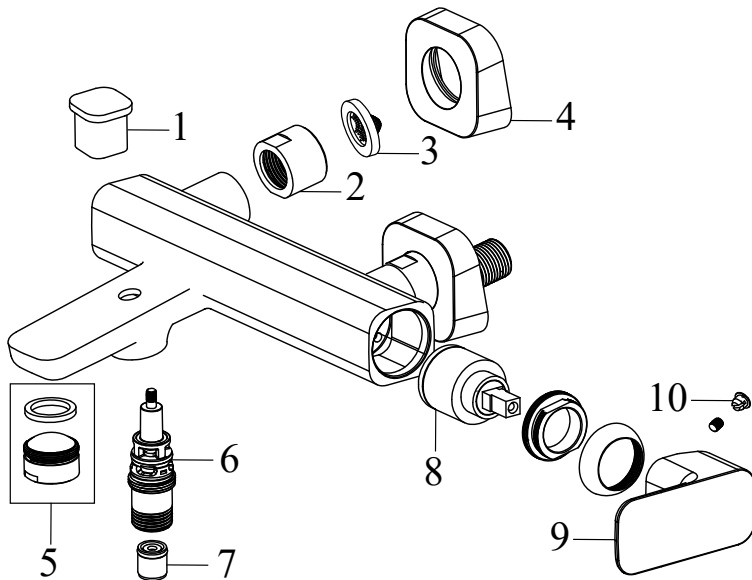

TD F 022.00CR

TD F 022.00CR Bath tap w/o set, chrom

SKU **X070131**

TD F 022.00CR Bath tap w/o set, chrom

No.	SKU	SPARE PART	Price excl. VAT	Price incl. VAT
1	X07P516	Diverter knob 011		
2	X07P466	Nut 003		
3	X07P067	Filter packing 002		
4	X07P469	Escutcheon 005		
5	X07P490	Aerator 015		
6	X07P271	Switch 011		
7	X07P069	Check valve 001		
8	X07P149	Cartridge 007		
9	X07P514	Handle 022		
10	X07P029	Screw cover - chrome