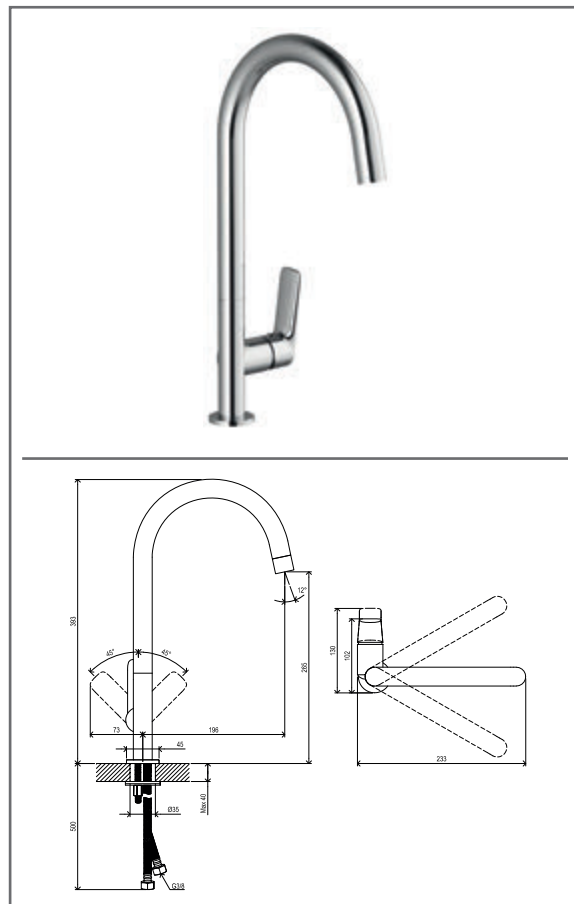

CL 016.00CR Washbasin/sink tap 335 mm, chrom

No.	SKU	SPARE PART	Price excl. VAT	Price incl. VAT
1	X07P315	Fixing set 007		
2	X07P301	Flexible house 450 mm 3/8" - hot		
3	X07P417	Flexible hose 450 mm 3/8' - cold		
4	X07P145	O-ring for aerator 001		
5	X07P487	Aerator 012		
6	X07P304	Nut 001		
7	X07P313	Cartridge 013		
8	X07P028	Screw cover - H/C 001		
9	X07P548	Handle 029