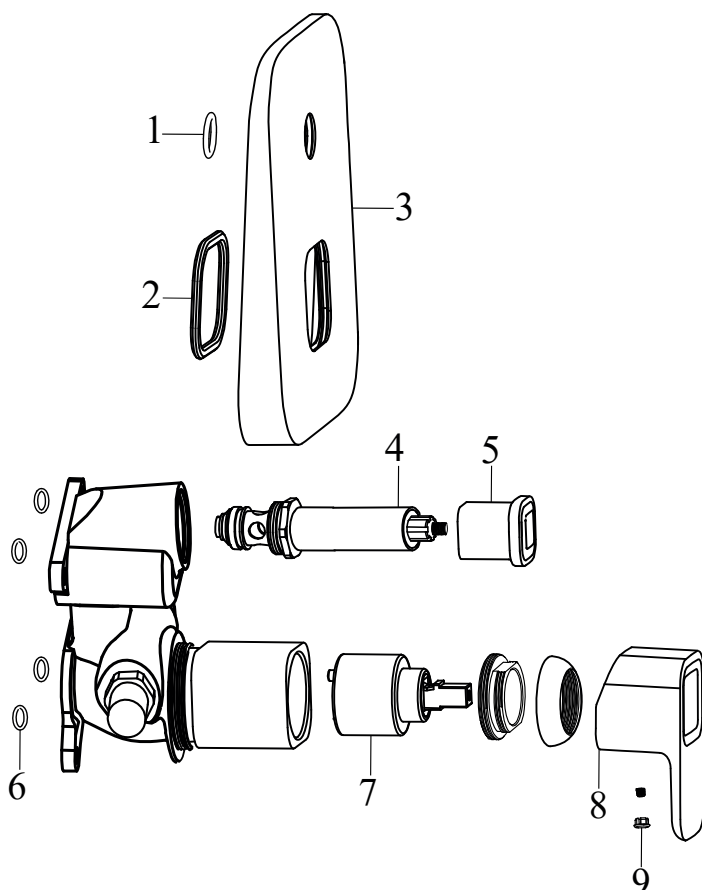

TD 065.00CR.O2.RB070

TD 065.00CR.O2.RB070 Con. 2-way tap w/o body, set, chrom

SKU **X070070**

TD 065.00CR.O2.RB070 Con. 2-way tap w/o body, set, chrom

No.	SKU	SPARE PART	Price excl. VAT	Price incl. VAT
1	X07P273	O-ring for cover plate for switch 001		
2	X07P272	O-ring for cover plate for cartridge 003		
3	X07P359	Cover plate 009		
4	X07P122	Switch 006		
5	X07P270	Diverter knob 004		
6	X07P121	O-ring 001		
7	X07P423	Cartridge 015		
8	X07P442	Handle 019		
9	X07P029	Screw cover - chrome