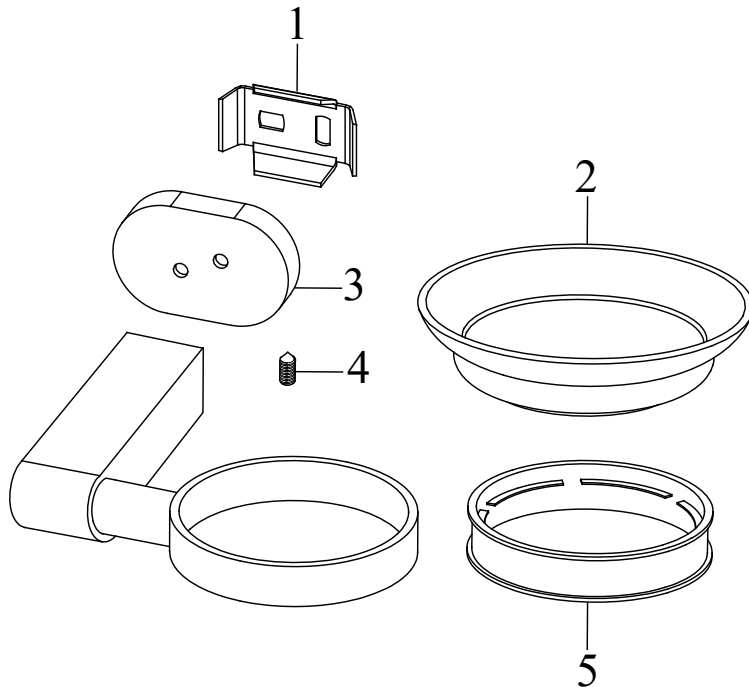

CR 200.00CR

CR 200.00CR Soap holder (glass)

SKU **X07P187**

CR 200.00CR Soap holder (glass)

No.	SKU	SPARE PART	Price excl. VAT	Price incl. VAT
1	X07P220	Support element		
2	X07P210	Soap dish 001		
3	X07P248	Escutcheon with Ravak logo		
4	X07P246	Screw		
5	X07P250	Plastic insert