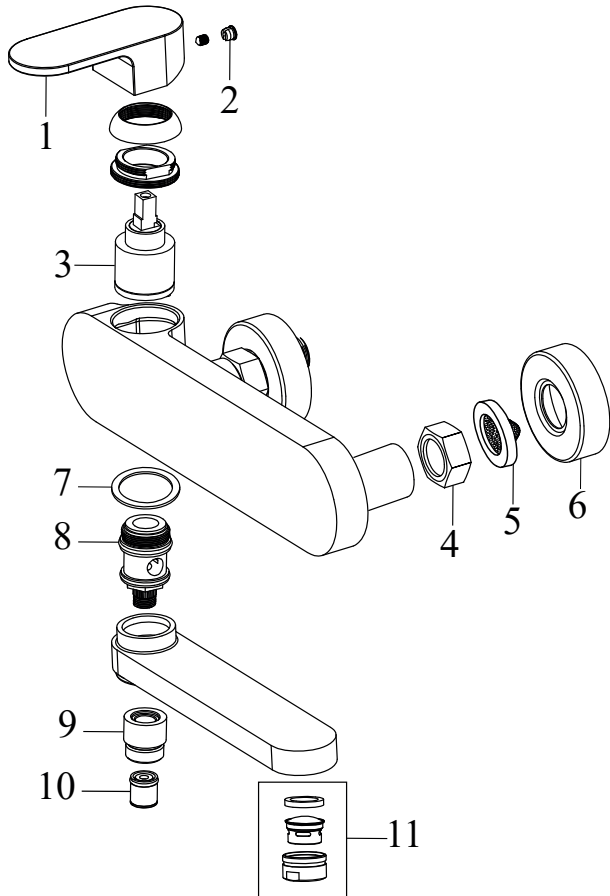

CR 022.00CR

CR 022.00CR Bath tap w/o set, chrom

SKU **X070042**

CR 022.00CR Bath tap w/o set, chrom

No.	SKU	SPARE PART	Price excl. VAT	Price incl. VAT
1	X07P362	Handle 004		
2	X07P029	Screw cover - chrome		
3	X07P149	Cartridge 007		
4	X07P311	Nut 002		
5	X07P067	Filter packing 002		
6	X07P075	Escutcheon 001		
7	X07P153	O-ring 003		
8	X07P150	Switch 008		
8	X07P424	Switch 016		
9	X07P459	Connecting thread		
10	X07P069	Check valve 001		
11	X07P488	Aerator 013