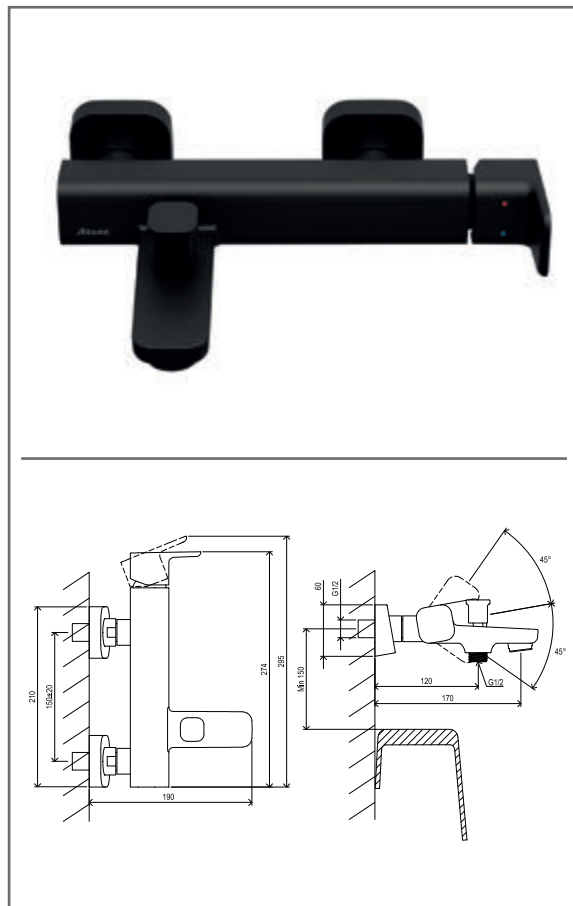

TD F 022.20BL

TD F 022.20BL Bath tap w/o set, black
SKU **X070152**

TD F 022.20BL Bath tap w/o set, black

No.	SKU	SPARE PART	Price excl. VAT	Price incl. VAT
1	X07P619	Diverter knob 013		
2	X07P628	Nut 009		
3	X07P067	Filter packing 002		
4	X07P621	Flange cover 010		
5	X07P627	Aerator 025		
6	X07P626	Diverter 024		
7	X07P069	Check valve 001		
8	X07P149	Cartridge 007		
9	X07P611	Handle 035		
10	X07P634	Screw cover black