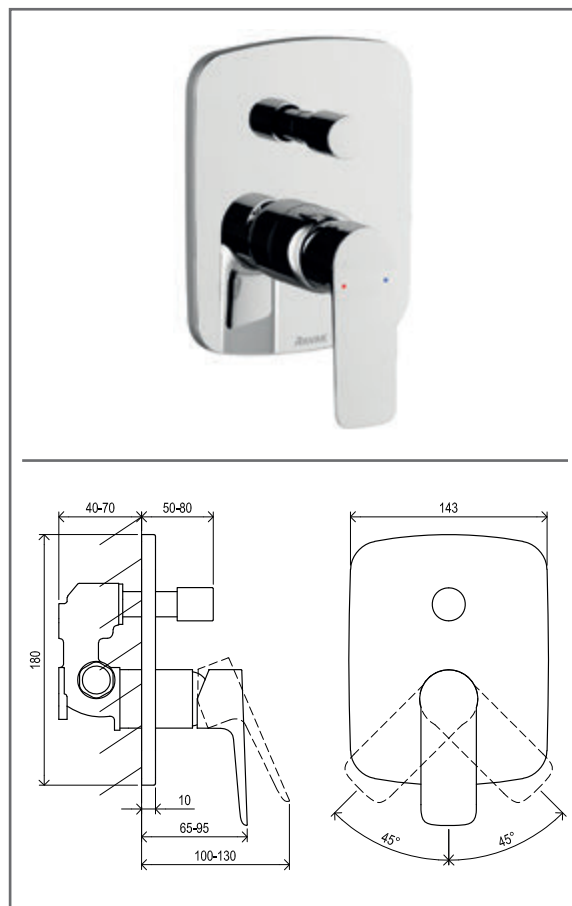

CL 065.00CR.O2.RB070

CL 065.00CR.O2.RB070 Con. 2-way tap w/o body, set, chrom

SKU **X070088**

CL 065.00CR.O2.RB070 Con. 2-way tap w/o body, set, chrom

No.	SKU	SPARE PART	Price excl. VAT	Price incl. VAT
1	X07P449	O-ring for cover plate for switch 003		
2	X07P450	O-ring for cover plate for cartridge 004		
3	X07P443	Cover plate 012		
4	X07P122	Switch 006		
5	X07P453	Diverter knob 007		
6	X07P121	O-ring 001		
7	X07P400	Cartridge 014		
8	X07P431	Handle 008		
9	X07P029	Screw cover - chrome