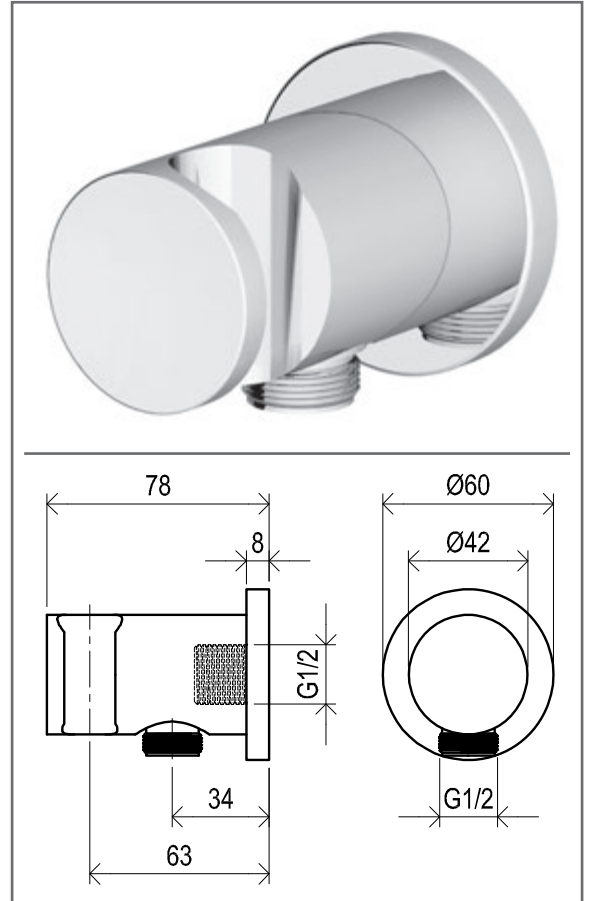

706.00CR Shower holder with water outlet, chrom

SKU **X07P206**

706.00CR Shower holder with water outlet, chrom

No.	SKU	SPARE PART	Price excl. VAT	Price incl. VAT
1	X07P264	Escutcheon 003		
2	X07P069	Check valve 001