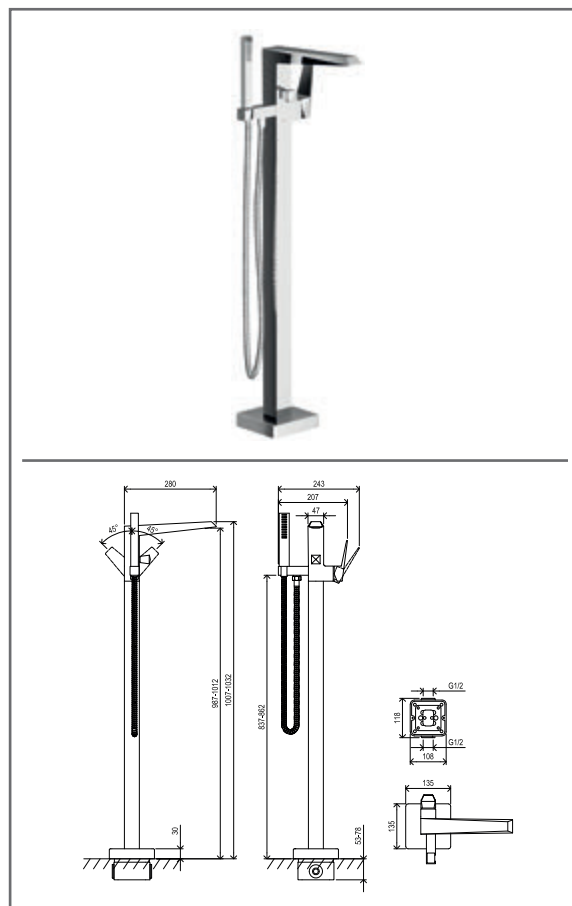

FM 081.00CR Floor bath standing tap, with set, chrom

No.	SKU	SPARE PART	Price excl. VAT	Price incl. VAT
1	X07P493	Aerator 016		
2	X07P028	Screw cover - H/C 001		
3	X07P291	Diverter knob 005		
4	X07P290	Switch 013		
5	X07P069	Check valve 001		
6	X07P288	Screw 001		
7	X07P029	Screw cover - chrome		
8	X07P149	Cartridge 007		
9	X07P435	Handle 012		
10	X07P257	Hand shower 002		
11	X07P358	R-BOX		
12	X07P300	Shower hose 150 cm 001		
13	X07P287	Flexible house 845 mm 3/8" - hot		
14	X07P420	Flexible hose 845 mm 3/8" - cold		
15	X07P448	O-ring for cover plate 001		
16	X07P447	Cover plate 016		
17	X07P285	Locking ring		

Unmarked component cannot be purchased separately.