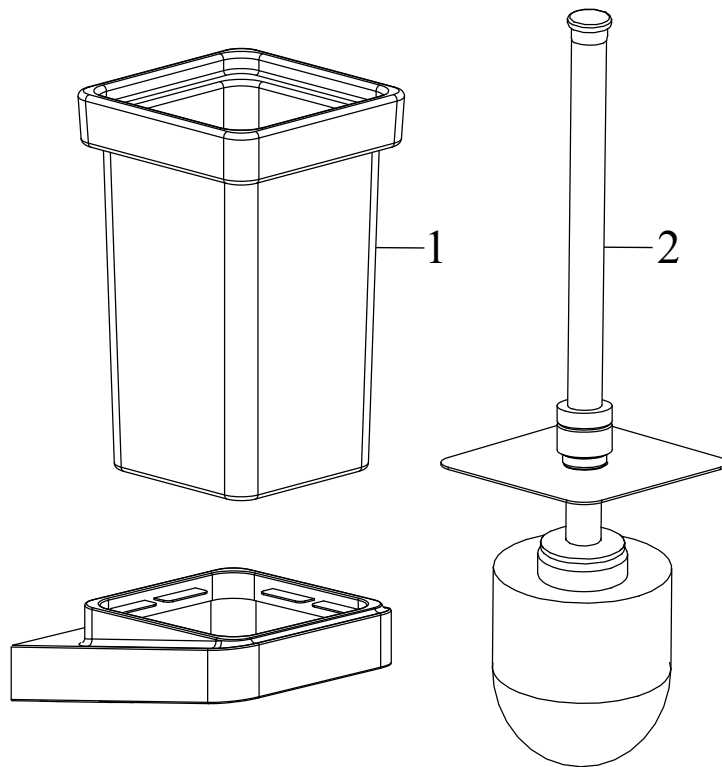

TD 410.00CR

TD 410.00CR Toilet brush holder, chrom

SKU **X07P330**

TD 410.00CR Toilet brush holder, chrom

No.	SKU	SPARE PART	Price excl. VAT	Price incl. VAT
1	X07P379	Glass cup 002		
2	X07P380	Stick with brush 002