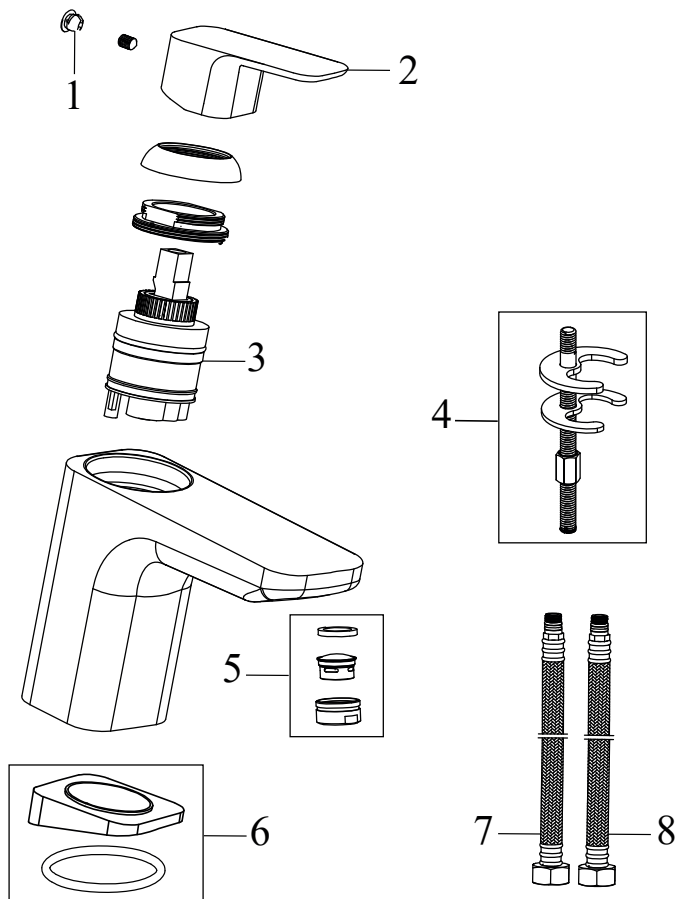

TD F 012.00CR Washbasin tap 144 mm w/o pop-up waste, chrome

SKU **X070127**

TD F 012.00CR Washbasin tap 144 mm w/o pop-up waste, chrome

No.	SKU	SPARE PART	Price excl. VAT	Price incl. VAT
1	X07P029	Screw cover - chrome		
2	X07P514	Handle 022		
3	X07P266	Cartridge 008		
4	X07P268	Fixing set 006		
5	X07P489	Aerator 014		
6	X07P267	Escutcheon with o-ring 002		
7	X07P301	Flexible house 450 mm 3/8" - hot		
8	X07P417	Flexible hose 450 mm 3/8' - cold