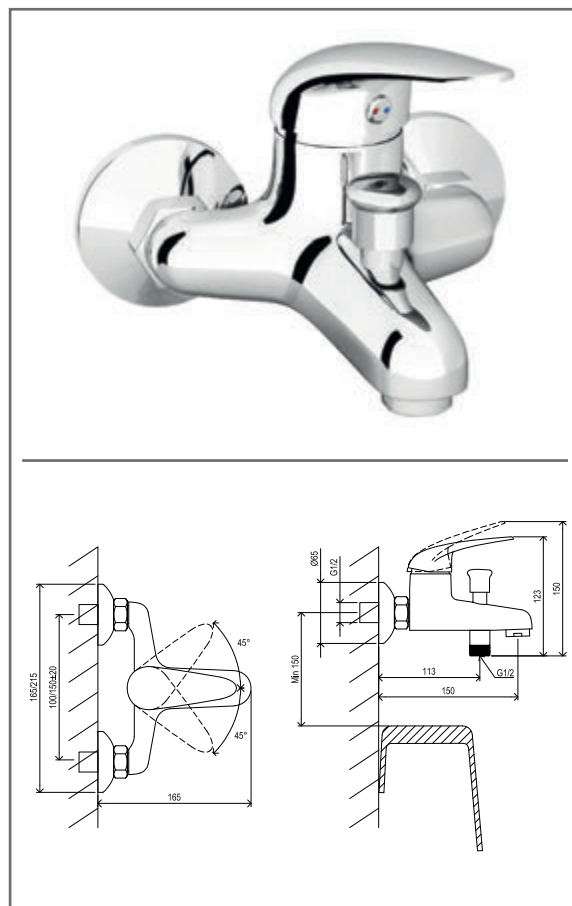

SN 022.00CR/100

SN 022.00CR/100 Bath tap w/o set, chrom

SKU **X070003**

SN 022.00CR/100 Bath tap w/o set, chrom

No.	SKU	SPARE PART	Price excl. VAT	Price incl. VAT
1	X07P040	Handle 003		
2	X07P041	Screw cover - H/C 002		
3	X07P042	Flange		
4	X07P054	Cartridge 003		
5	X07P050	Eccentric connectors with escutcheon		
6	X07P053	Diverter knob 001		
7	X07P052	Switch 002		
8	X07P048	Filter packing 001		
9	X07P047	Connecting thread		
10	X07P049	Nut 001		
11	X07P045	Aerator 004