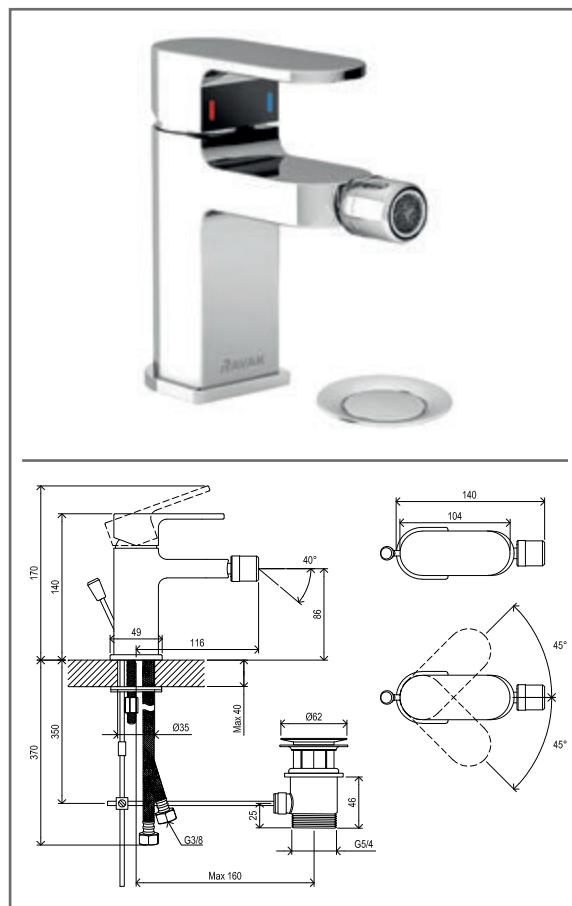

CR 055.00CR Bidet tap 135 mm with pop-up waste, chrome

SKU **X070055**

CR 055.00CR Bidet tap 135 mm with pop-up waste, chrome

No.	SKU	SPARE PART	Price excl. VAT	Price incl. VAT
1	X07P029	Screw cover - chrome		
2	X07P362	Handle 004		
3	X07P025	Pop-up waste		
4	X07P148	Cartridge 006		
5	X07P155	Fixing set 005		
6	X07P032	Aerator 001		
7	X07P259	Escutcheon with o-ring 001		
8	X07P125	Flexible house 420 mm 3/8" - hot		
9	X07P416	Flexible hose 420 mm 3/8' - cold