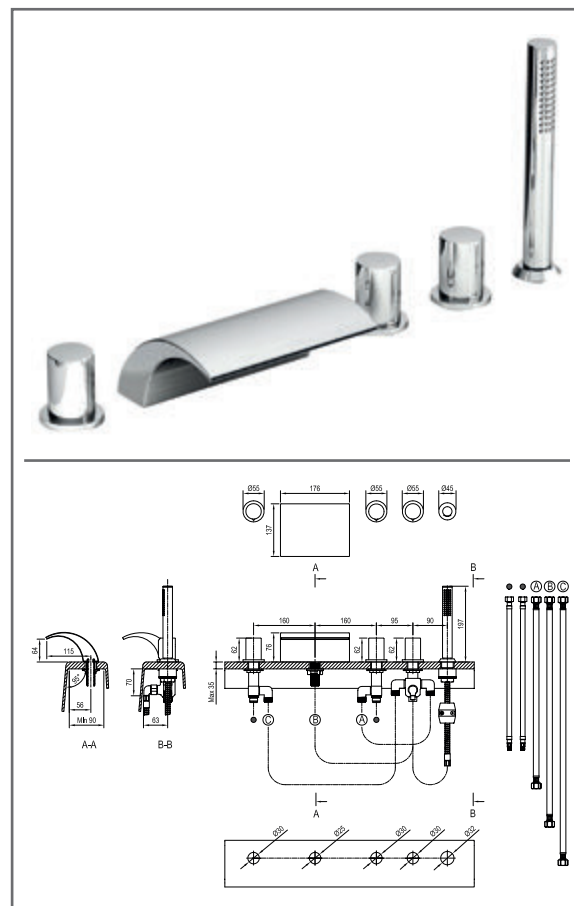

WF 025.00CR Bath 4-hole tap with set, waterfall, chrom

No.	SKU	SPARE PART	Price excl. VAT	Price incl. VAT
1	X07P365	Waterfall outlet 002		
2	X07P182	Shower hose 180 cm		
3	X07P368	957.10CR Hand shower round Air - 1 function, chrom		
4	X07P540	Screw cover 002		
5	X07P484	Handle - hot water		
6	X07P485	Handle - cold water		
7	X07P486	Handle for switch (WF)		
8	X07P184	Shower holder 001		
9	X07P472	Connecting piece 001		
10	X07P072	Cartridge 001		
11	X07P410	Escutcheon with o-ring 010		
12	X07P292	Cartridge 002		
13	X07P293	Switch 014		
14	X07P314	Flexible house 400 mm 3/8" - hot		
15	X07P418	Flexible hose 400 mm 3/8" - cold		
16	X07P069	Check valve 001