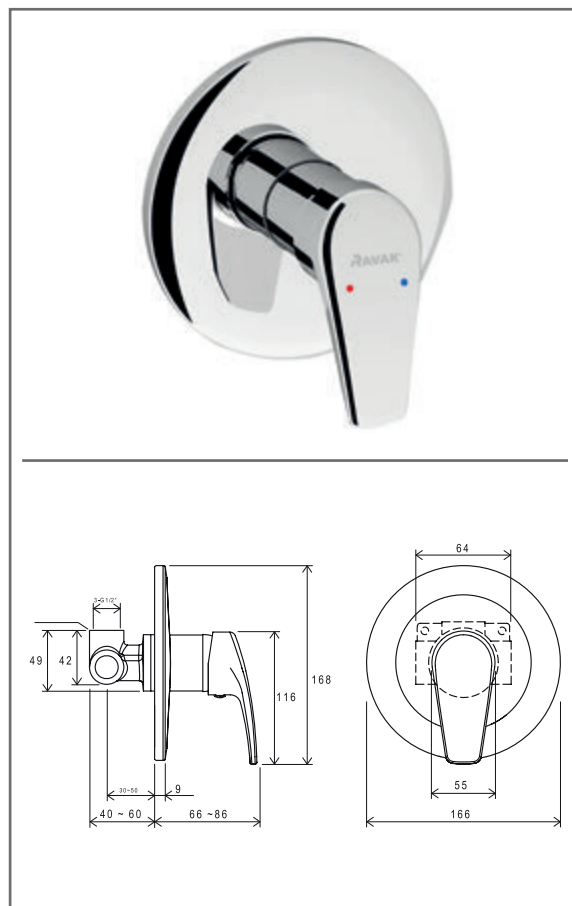

NO 066.00CR.O1.RB070

NO 066.00CR.O1.RB070 Concealed 1 way tap w/o body, chrom

SKU **X070044**

NO 066.00CR.O1.RB070 Concealed 1 way tap w/o body, chrom

No.	SKU	SPARE PART	Price excl. VAT	Price incl. VAT
1	X07P136	O-ring for cover plate for cartridge 001		
2	X07P202	Cover plate 004		
3	X07P121	O-ring 001		
4	X07P031	Cartridge 002		
5	X07P029	Screw cover - chrome		
6	X07P438	Handle 015