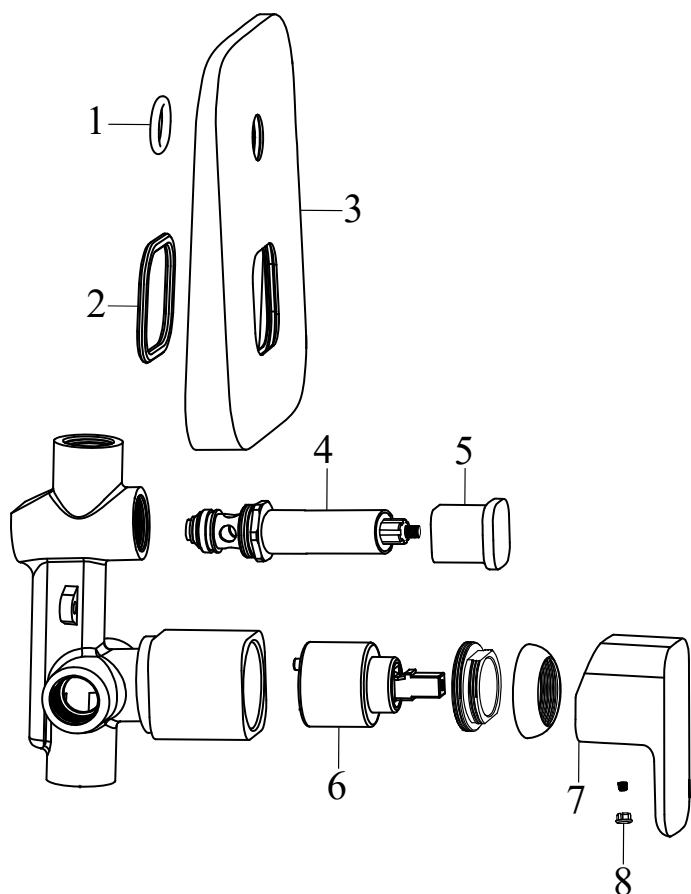

TD F 061.00CR.O2

TD F 061.00CR.O2 Concealed tap auto 2-way with body, chrom

SKU **X070134**

TD F 061.00CR.O2 Concealed tap auto 2-way with body, chrom

No.	SKU	SPARE PART	Price excl. VAT	Price incl. VAT
1	X07P273	O-ring for cover plate for switch 001		
2	X07P272	O-ring for cover plate for cartridge 003		
3	X07P359	Cover plate 009		
4	X07P427	Switch 019		
5	X07P516	Diverter knob 011		
6	X07P423	Cartridge 015		
7	X07P517	Handle 024		
8	X07P029	Screw cover - chrome