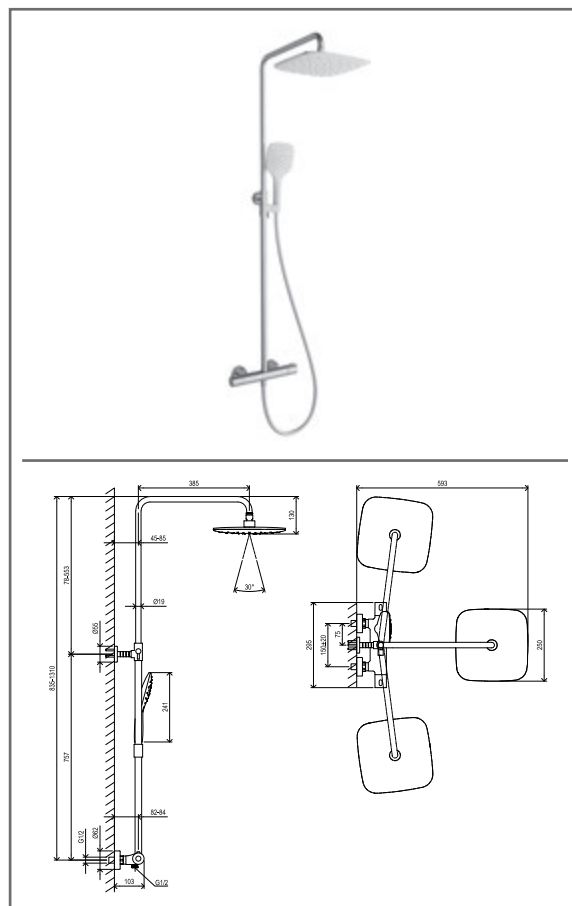

TE 093.00CR/WH thermo shower column, with set, chrom/white

SKU **X070099**

TE 093.00CR/WH thermo shower column, with set, chrom/white

No.	SKU	SPARE PART	Price excl. VAT	Price incl. VAT
1	X07P347	983.10CR/WH Head shower ABS square, 250 mm, chrom/white		
2	X07P465	Allen screw 002		
3	X07P463	Sleeve		
4	X07P065	912.50CR Shower hose plastic 150 cm		
5	X07P222	Shower holder 001		
6	X07P349	958.10CR/WH Hand shower Air, 3 fun., 120 mm, chrom/white		
7	X07P075	Escutcheon 001		
8	X07P067	Filter packing 002		
9	X07P468	Nut 005		
10	X07P480	Handle for thermostat cartridge (TE 023.00, TE 033.00, TE)		
11	X07P080	Stop ring 001		
12	X07P081	Thermostat cartridge 001		
13	X07P130	Screw		
14	X07P120	Switch 005		
15	X07P479	Handle for switch (TE 093.00)