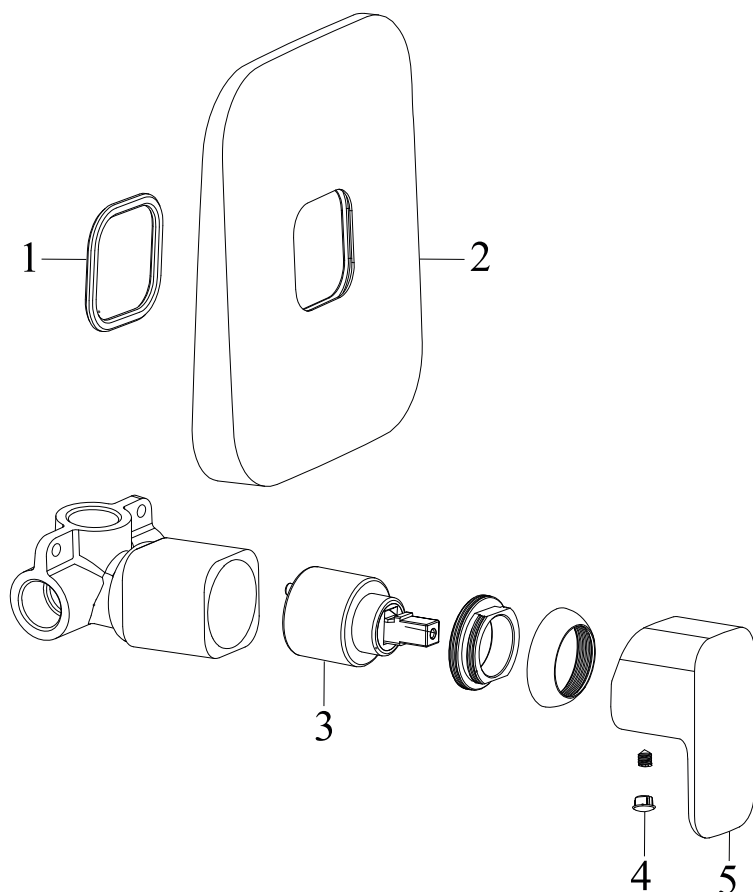

TD F 062.20BL.O1

TD F 062.20BL.O1 Concealed tap 1-way with body, black

SKU **X070157**

TD F 062.20BL.O1 Concealed tap 1-way with body, black

No.	SKU	SPARE PART	Price excl. VAT	Price incl. VAT
1	X07P272	O-ring for cover plate for cartridge 003		
2	X07P616	Cover plate 020		
3	X07P423	Cartridge 015		
4	X07P634	Screw cover black		
5	X07P615	Handle 035