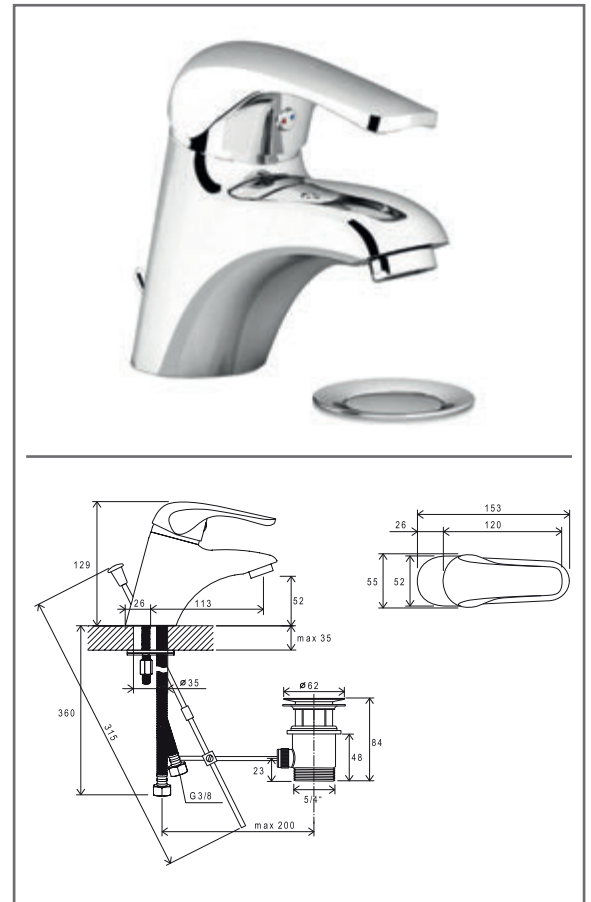

RS 011.00CR Washbasin tap 121 mm with pop-up waste, chrome

SKU **X070010**

RS 011.00CR Washbasin tap 121 mm with pop-up waste, chrome

No.	SKU	SPARE PART	Price excl. VAT	Price incl. VAT
1	X07P020	Handle 001		
2	X07P025	Pop-up waste		
3	X07P028	Screw cover - H/C 001		
4	X07P031	Cartridge 002		
5	X07P035	Fixing set 001		
6	X07P033	Aerator 002		
7	X07P415	Flexible house 370 mm 3/8' - hot		
8	X07P036	Flexible house 370 mm 3/8" - cold