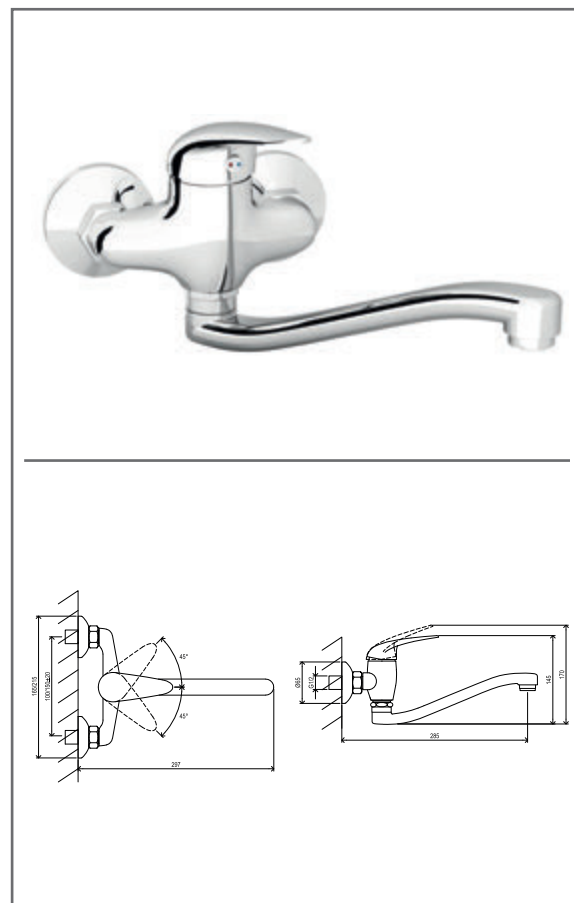

SN 041.00CR/100 Washbasin/sink tap w/o pop-up waste, chrom

No.	SKU	SPARE PART	Price excl. VAT	Price incl. VAT
1	X07P040	Handle 003		
2	X07P041	Screw cover - H/C 002		
3	X07P042	Flange		
4	X07P054	Cartridge 003		
5	X07P050	Eccentric connectors with escutcheon		
6	X07P048	Filter packing 001		
7	X07P047	Connecting thread		
8	X07P049	Nut 001		
9	X07P056	O-ring 001		
10	X07P051	Spout 001		
11	X07P045	Aerator 004