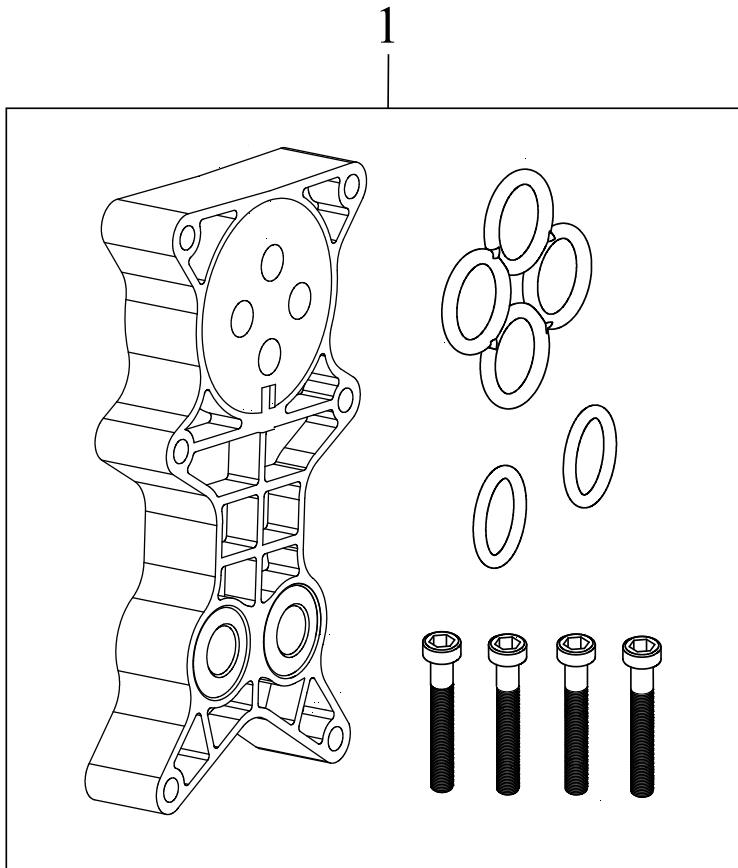

RB 071.50

RB 071.50 Extension

SKU **X07P255**

RB 071.50 Extension

No.	SKU	SPARE PART	Price excl. VAT	Price incl. VAT
1	X07P255	RB 071.50 Extension