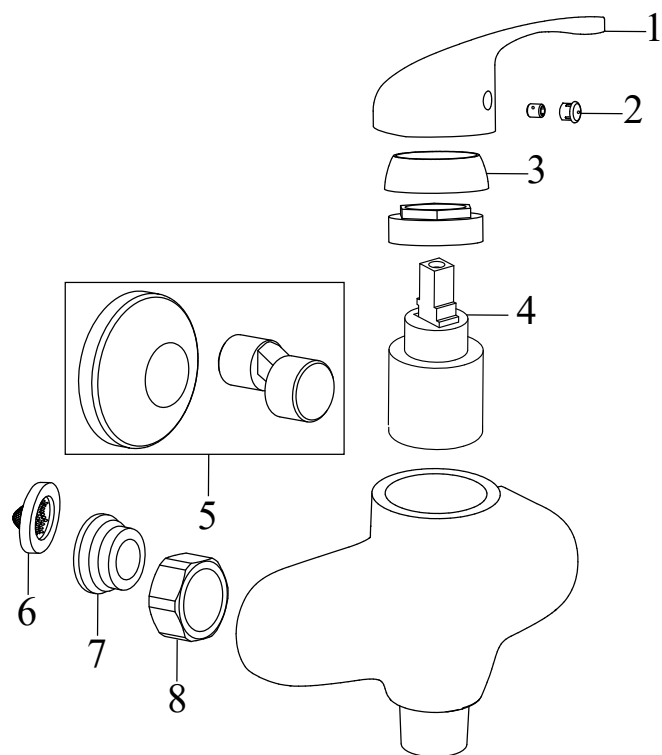

SN 032.00CR/100

SN 032.00CR/100 Shower tap w/o set, chrom

SKU **X070005**

SN 032.00CR/100 Shower tap w/o set, chrom

No.	SKU	SPARE PART	Price excl. VAT	Price incl. VAT
1	X07P040	Handle 003		
2	X07P041	Screw cover - H/C 002		
3	X07P042	Flange		
4	X07P054	Cartridge 003		
5	X07P050	Eccentric connectors with escutcheon		
6	X07P048	Filter packing 001		
7	X07P047	Connecting thread		
8	X07P049	Nut 001