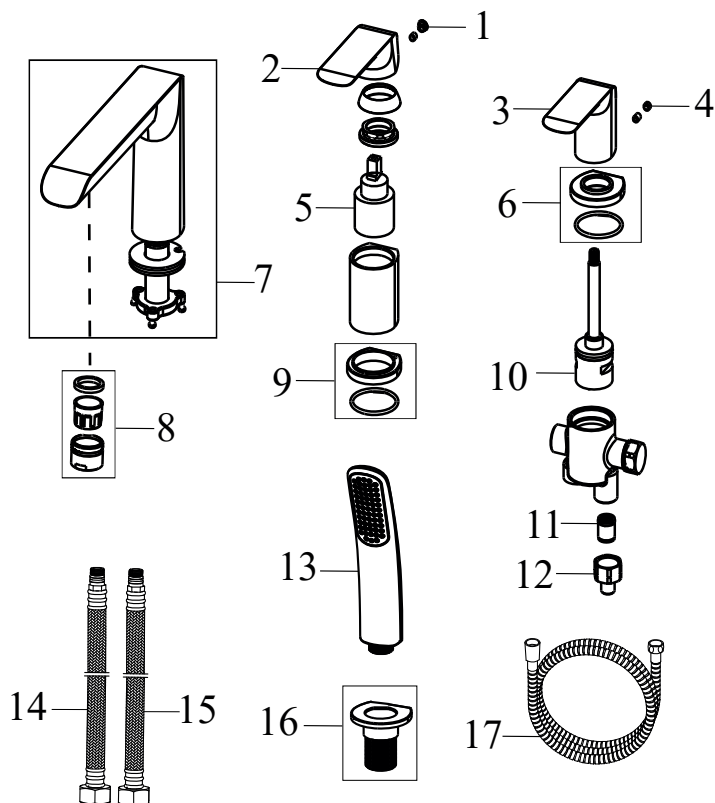

**FL 026.00CR Bath 4-hole tap with set, with outlet, chrom**

No.	SKU	SPARE PART	Price excl. VAT	Price incl. VAT
1	X07P029	Screw cover - chrome		
2	X07P518	Handle 025		
3	X07P530	Handle 027		
4	X07P540	Screw cover 002		
5	X07P529	Cartridge 021		
6	X07P532	Escutcheon with o-ring 014		
7	X07P528	Outlet		
8	X07P490	Aerator 015		
9	X07P531	Escutcheon with o-ring 013		
10	X07P274	Switch 012		
11	X07P474	Check valve 002		
12	X07P183	Connecting thread		
13	X07P533	Hand shower 004		
14	X07P301	Flexible house 450 mm 3/8" - hot		
15	X07P417	Flexible hose 450 mm 3/8' - cold		
16	X07P534	Shower holder 003		
17	X07P182	Shower hose 180 cm		