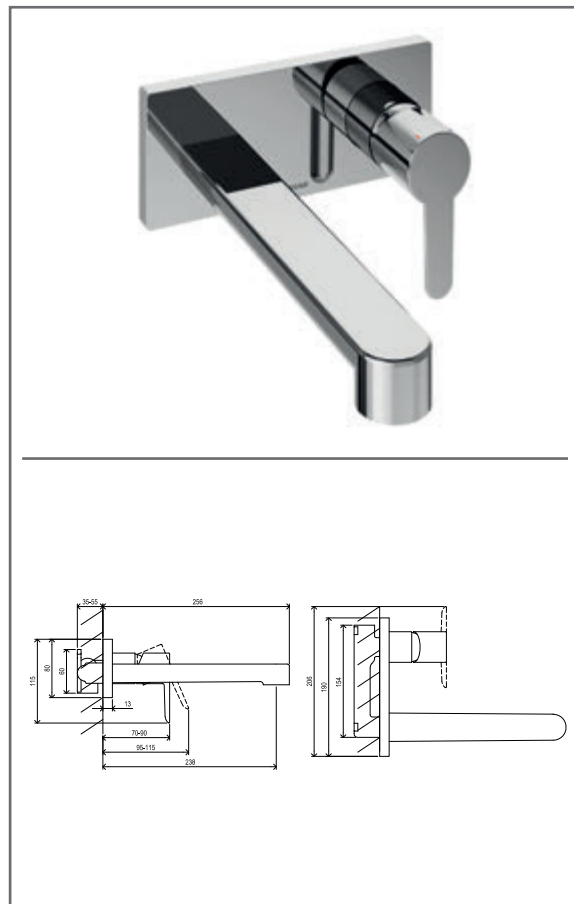

PU 019.00CR.O1 Washbasin concealed tap with body, chrom

No.	SKU	SPARE PART	Price excl. VAT	Price incl. VAT
1	X07P498	Aerator 018		
2	X07P599	Handle 033		
3	X07P029	Screw cover - chrome		
4	X07P500	Aerator wrench 02		
5	X07P598	Cartridge 023		
6	X07P600	Cover plate 019		
7	X07P602	O-ring for cover plate for cartridge 007