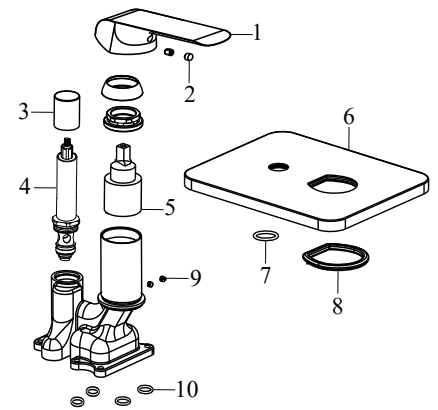

Spare parts

FAUCETS AND BATHROOM ACCESSORIES 2023