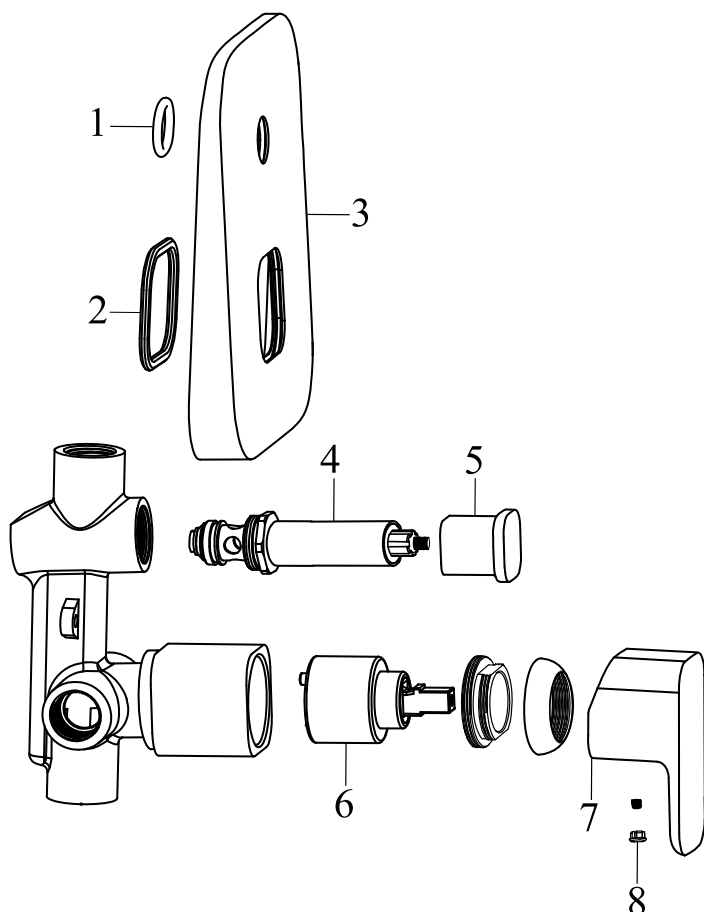

TD F 061.20BL.O2

TD F 061.20BL.O2 Concealed tap auto 2-way with body, chrom

SKU **X070156**

TD F 061.20BL.O2 Concealed tap auto 2-way with body, chrom

No.	SKU	SPARE PART	Price excl. VAT	Price incl. VAT
1	X07P273	O-ring for cover plate for switch 001		
2	X07P272	O-ring for cover plate for cartridge 003		
3	X07P618	Cover 021		
4	X07P620	Diverter 023		
5	X07P619	Diverter knob 013		
6	X07P423	Cartridge 015		
7	X07P615	Handle 035		
8	X07P634	Screw cover black