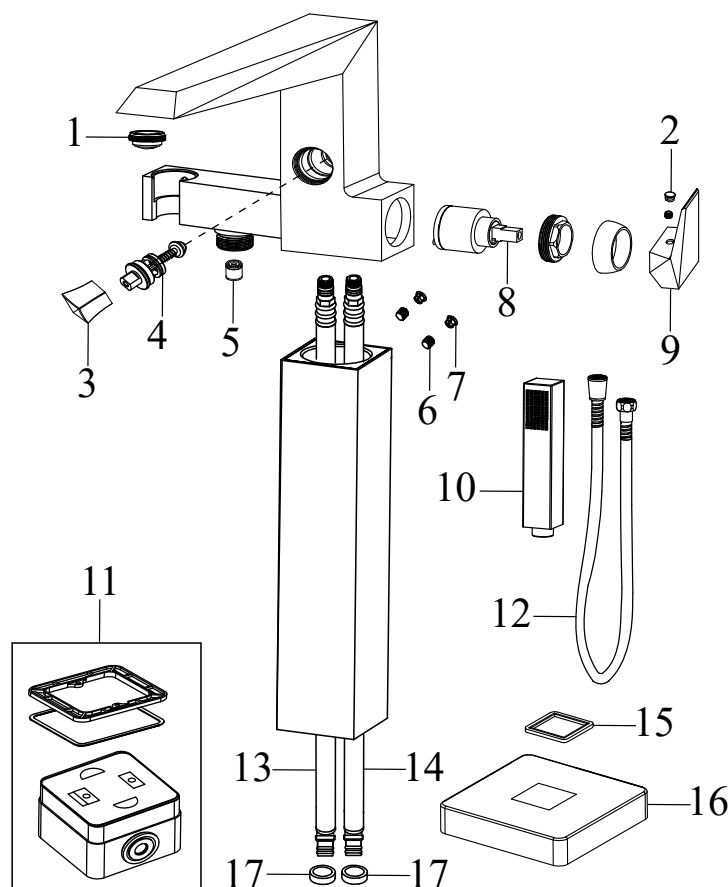

FM 081.00CR Floor bath standing tap, with set, chrom

No.	SKU	SPARE PART	Price excl. VAT	Price incl. VAT
1	X07P493	Aerator 016		
2	X07P028	Screw cover - H/C 001		
3	X07P291	Diverter knob 005		
4	X07P290	Switch 013		
5	X07P069	Check valve 001		
6	X07P288	Screw 001		
7	X07P029	Screw cover - chrome		
8	X07P149	Cartridge 007		
9	X07P435	Handle 012		
10	X07P257	Hand shower 002		
11	X07P358	R-BOX		
12	X07P300	Shower hose 150 cm 001		
13	X07P287	Flexible house 845 mm 3/8" - hot		
14	X07P420	Flexible hose 845 mm 3/8" - cold		
15	X07P448	O-ring for cover plate 001		
16	X07P447	Cover plate 016		
17	X07P285	Locking ring		

Unmarked component cannot be purchased separately.