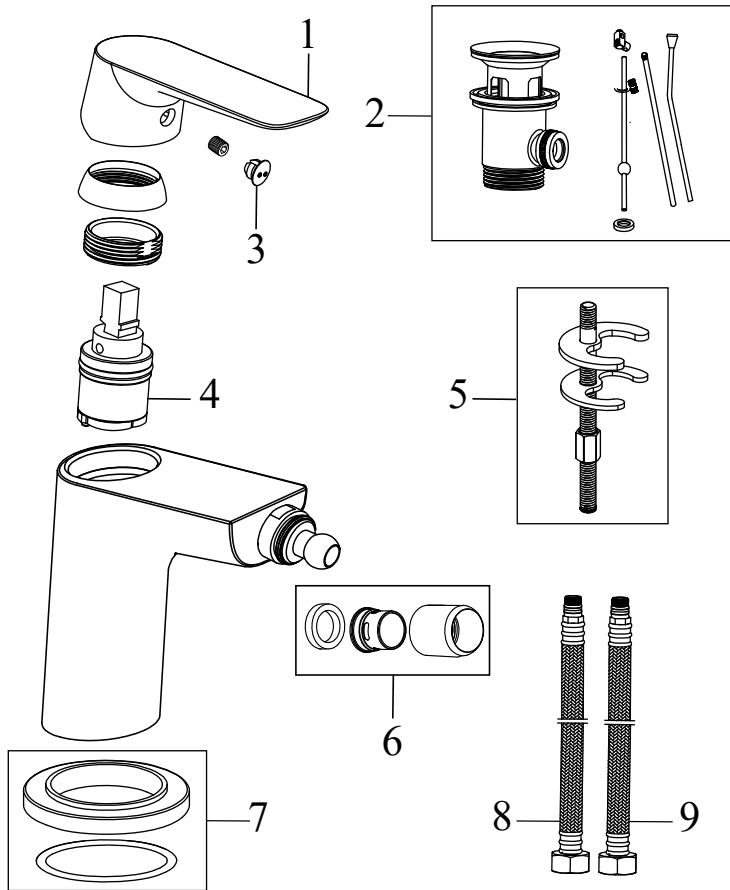

CL 055.00CR Bidet tap 120 mm with pop-up waste, chrome

No.	SKU	SPARE PART	Price excl. VAT	Price incl. VAT
1	X07P429	Handle 006		
2	X07P025	Pop-up waste		
3	X07P028	Screw cover - H/C 001		
4	X07P302	Cartridge 011		
4	X07P496	Cartridge 016		
5	X07P268	Fixing set 006		
6	X07P032	Aerator 001		
7	X07P404	Escutcheon with o-ring 004		
8	X07P413	Flexible house 400 mm 3/8' - hot		
9	X07P414	Flexible house 400 mm 3/8' - cold