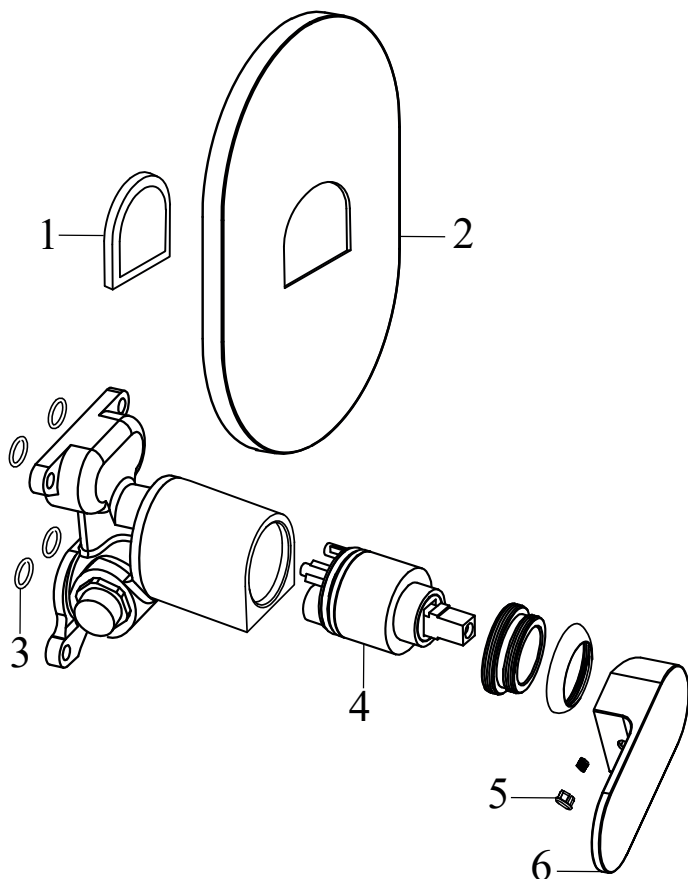

CR 066.00CR.O1.RB070

CR 066.00CR.O1.RB070 Concealed 1 way tap w/o body, chrom

SKU **X070057**

CR 066.00CR.O1.RB070 Concealed 1 way tap w/o body, chrom

No.	SKU	SPARE PART	Price excl. VAT	Price incl. VAT
1	X07P151	O-ring for cover plate for cartridge 002		
2	X07P204	Cover plate 006		
3	X07P121	O-ring 001		
4	X07P147	Cartridge 005		
5	X07P029	Screw cover - chrome		
6	X07P432	Handle 009