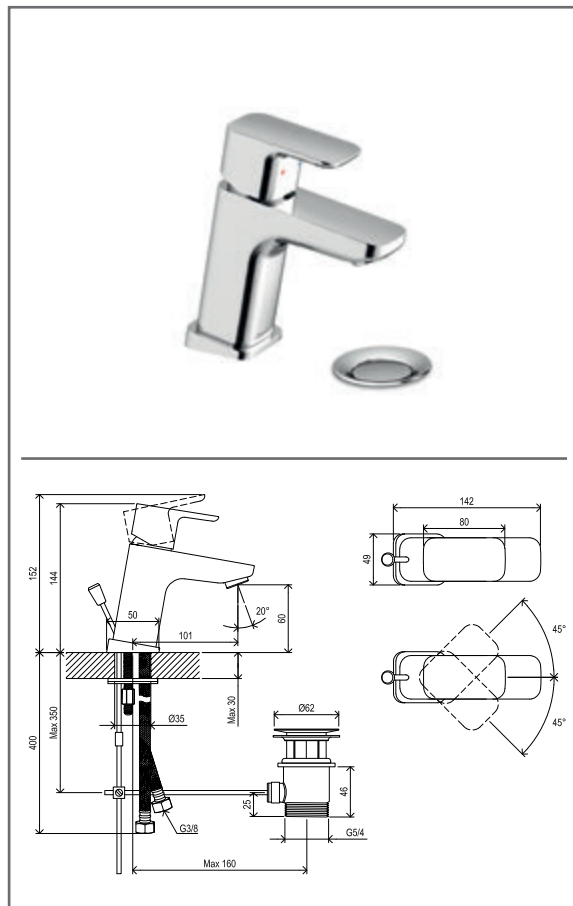

TD F 011.00CR Wash. tap 144 mm with pop-up waste, chrome

SKU **X070126**

TD F 011.00CR Wash. tap 144 mm with pop-up waste, chrome

No.	SKU	SPARE PART	Price excl. VAT	Price incl. VAT
1	X07P029	Screw cover - chrome		
2	X07P514	Handle 022		
3	X07P025	Pop-up waste		
4	X07P266	Cartridge 008		
5	X07P268	Fixing set 006		
6	X07P489	Aerator 014		
7	X07P267	Escutcheon with o-ring 002		
8	X07P301	Flexible house 450 mm 3/8" - hot		
9	X07P417	Flexible hose 450 mm 3/8' - cold