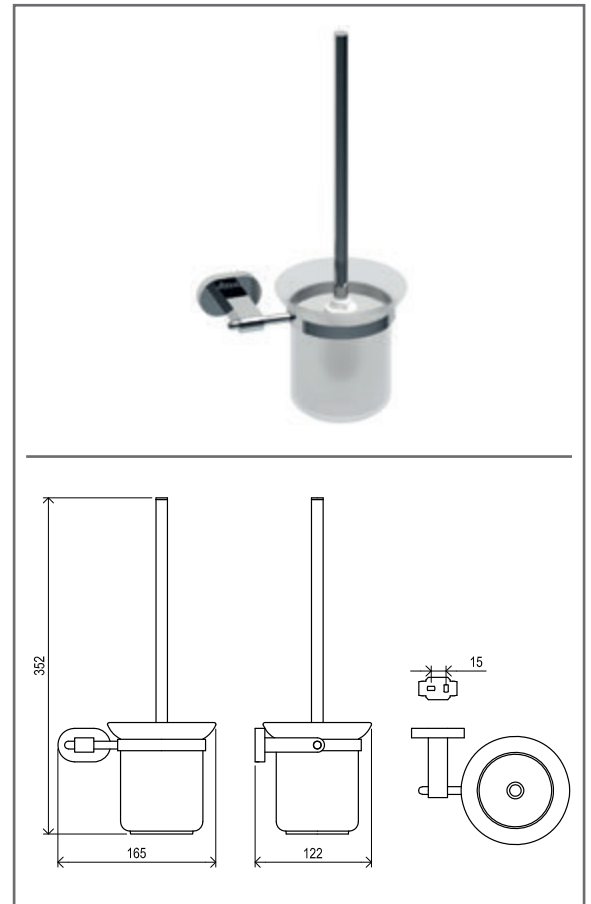

CR 410.00CR

CR 410.00CR Toilet brush holder (glass)

SKU **X07P196**

CR 410.00CR Toilet brush holder (glass)

No.	SKU	SPARE PART	Price excl. VAT	Price incl. VAT
1	X07P220	Support element		
2	X07P248	Escutcheon with Ravak logo		
3	X07P246	Screw		
4	X07P212	Glass cup 001		
5	X07P209	Stick with brush 001