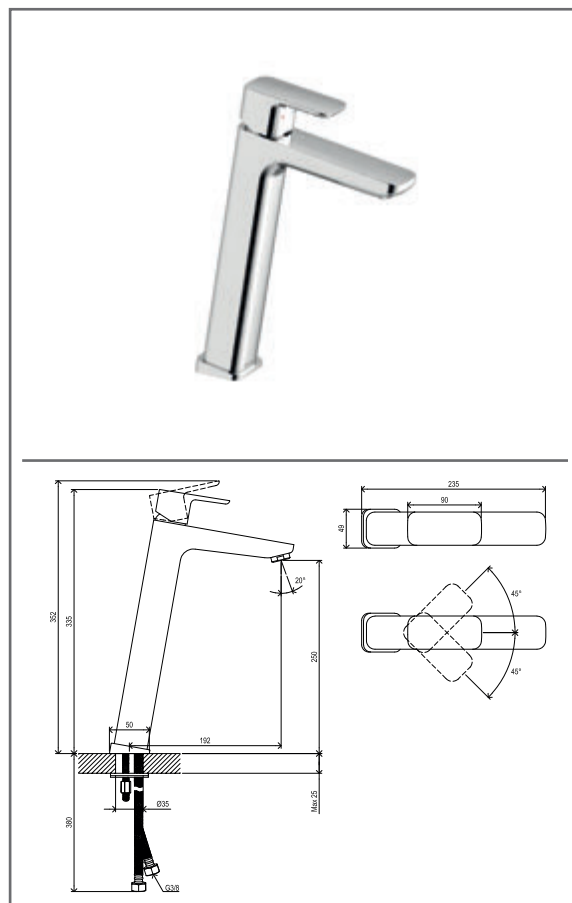

TD F 015.00CR Washbasin tap 330 mm w/o pop-up waste, chrom

SKU **X070130**

TD F 015.00CR Washbasin tap 330 mm w/o pop-up waste, chrom

No.	SKU	SPARE PART	Price excl. VAT	Price incl. VAT
1	X07P029	Screw cover - chrome		
2	X07P515	Handle 023		
3	X07P266	Cartridge 008		
4	X07P155	Fixing set 005		
5	X07P489	Aerator 014		
6	X07P267	Escutcheon with o-ring 002		
7	X07P314	Flexible house 400 mm 3/8" - hot		
8	X07P418	Flexible hose 400 mm 3/8' - cold