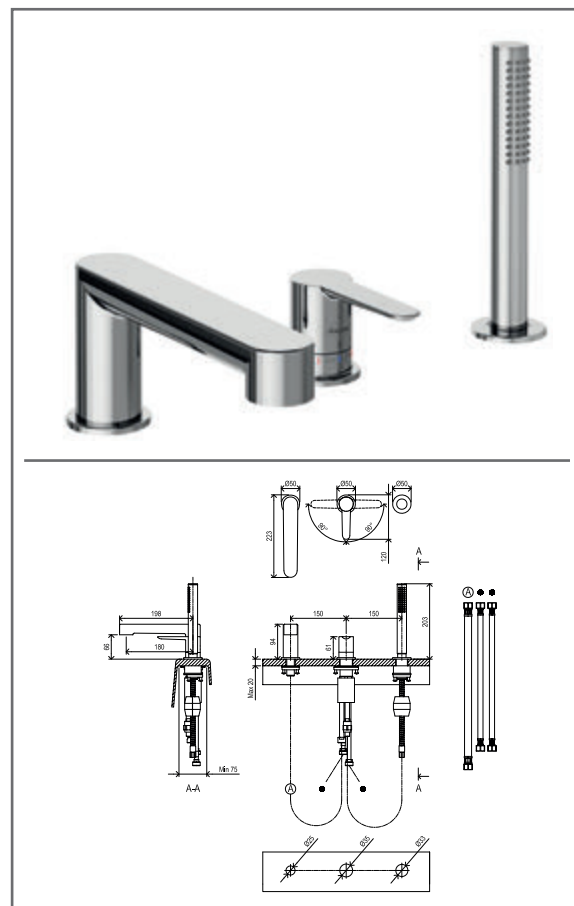

PU 026.00CR Bath 3-hole tap with set, with outlet, chrom

No.	SKU	SPARE PART	Price excl. VAT	Price incl. VAT
1	X07P610	Outlet 001		
2	X07P605	Aerator 023		
3	X07P500	Aerator wrench 02		
4	X07P634	Screw cover black		
5	X07P603	Handle 034		
6	X07P606	Escutcheon with o-ring 015		
7	X07P502	Cartridge 017		
8	X07P609	Connecting thread 001		
9	X07P474	Check valve 002		
10	X07P368	957.10CR Hand shower round Air - 1 function, chrom		
11	X07P604	Shower holder 004		
12	X07P182	Shower hose 180 cm		
13	X07P607	Flexible hose 400 mm 3/8' - hot 001		
14	X07P608	Flexible hose 400 mm 3/8' - cold 001		
15	X07P497	Escutcheon with o-ring 011