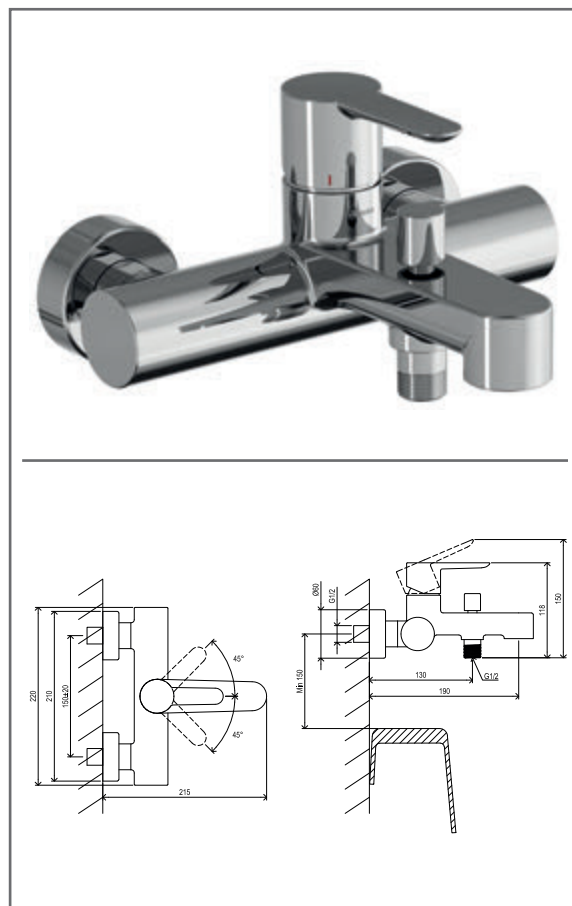

PU 022.01CR Bath tap with divertor, w/o set, chrom

No.	SKU	SPARE PART	Price excl. VAT	Price incl. VAT
1	X07P029	Screw cover - chrome		
2	X07P733	Handle 048		
3	X07P598	Cartridge 023		
4	X07P503	Escutcheon 008		
5	X07P067	Filter packing 002		
6	X07P504	Nut 006		
7	X07P527	Switch 020		
8	X07P474	Check valve 002		
9	X07P734	Aerator 030		
10	X07P500	Aerator wrench 02		
11	X07P735	Divertor knob 016