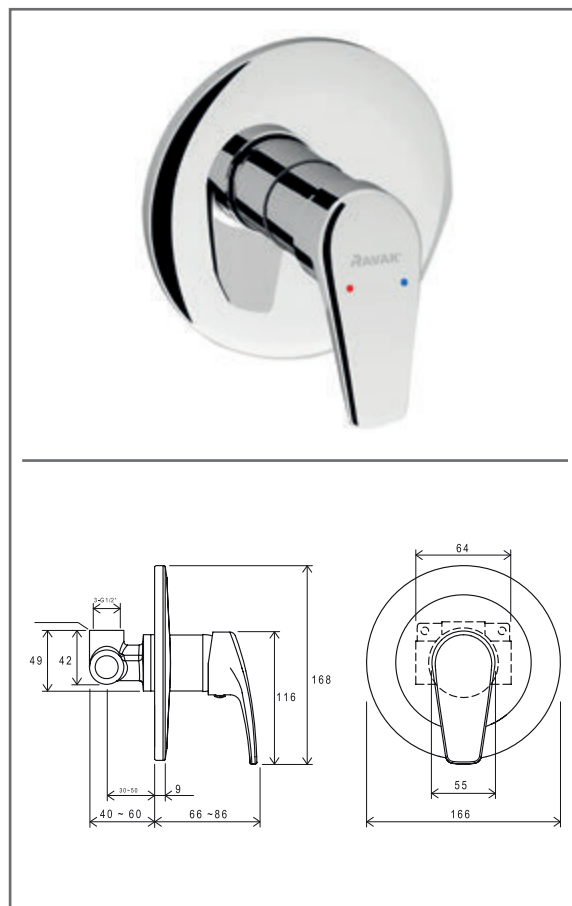

NO 062.00CR.01

NO 062.00CR.01 Concealed tap 1-way with body, chrome

SKU **X070021**

NO 062.00CR.01 Concealed tap 1-way with body, chrome

No.	SKU	SPARE PART	Price excl. VAT	Price incl. VAT
1	X07P136	O-ring for cover plate for cartridge 001		
2	X07P199	Cover plate 002		
3	X07P030	Cartridge 001		
4	X07P029	Screw cover - chrome		
5	X07P438	Handle 015