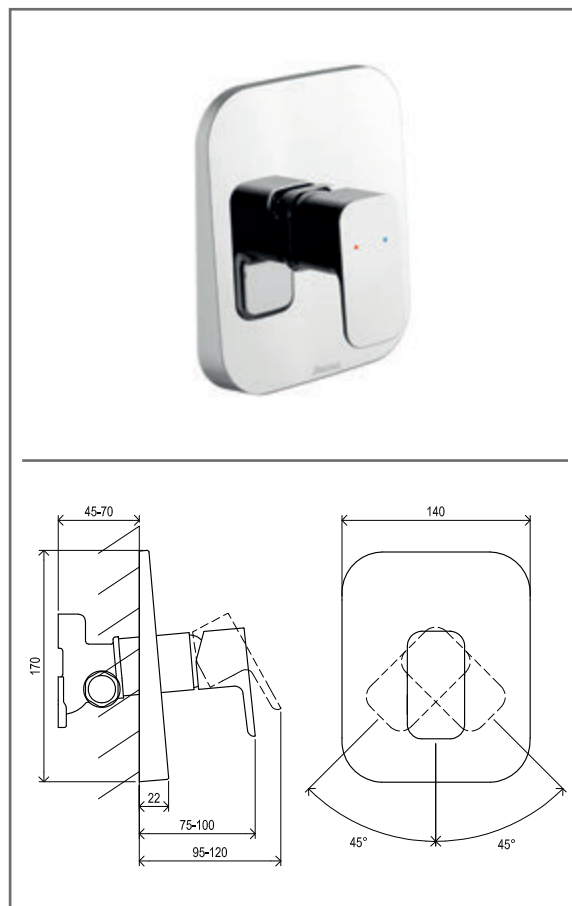

TD F 066.00CR.O1.RB070

TD F 066.00CR.O1.RB070 Concealed 1 way tap w/o body, chrom

SKU **X070137**

TD F 066.00CR.O1.RB070 Concealed 1 way tap w/o body, chrom

No.	SKU	SPARE PART	Price excl. VAT	Price incl. VAT
1	X07P272	O-ring for cover plate for cartridge 003		
2	X07P360	Cover plate 010		
3	X07P121	O-ring 001		
4	X07P423	Cartridge 015		
5	X07P517	Handle 024		
6	X07P029	Screw cover - chrome