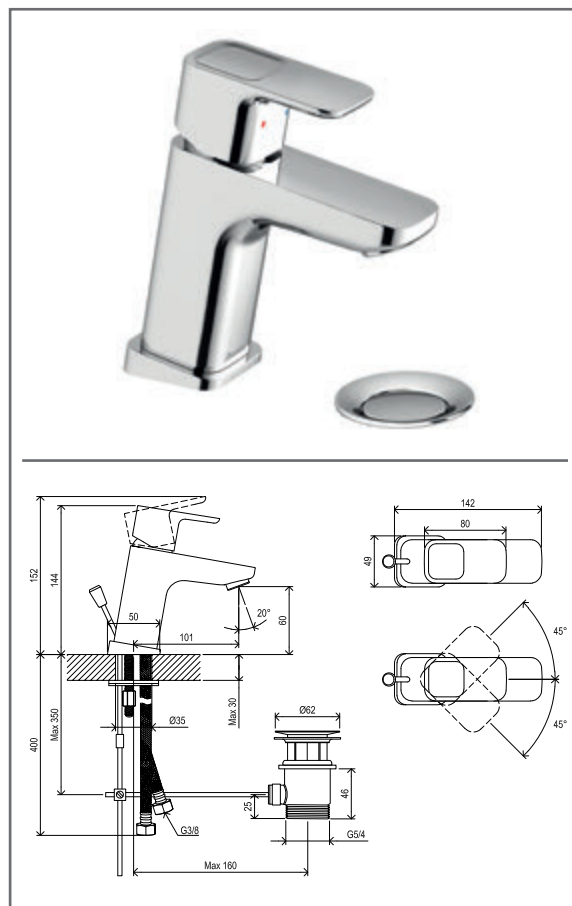

TD 011.00CR Washbasin tap 144 mm with pop-up waste, chrome

SKU **X070063**

TD 011.00CR Washbasin tap 144 mm with pop-up waste, chrome

No.	SKU	SPARE PART	Price excl. VAT	Price incl. VAT
1	X07P029	Screw cover - chrome		
2	X07P440	Handle 017		
3	X07P025	Pop-up waste		
4	X07P266	Cartridge 008		
5	X07P268	Fixing set 006		
6	X07P489	Aerator 014		
7	X07P267	Escutcheon with o-ring 002		
8	X07P301	Flexible hose 450 mm 3/8" - hot		
9	X07P417	Flexible hose 450 mm 3/8" - cold