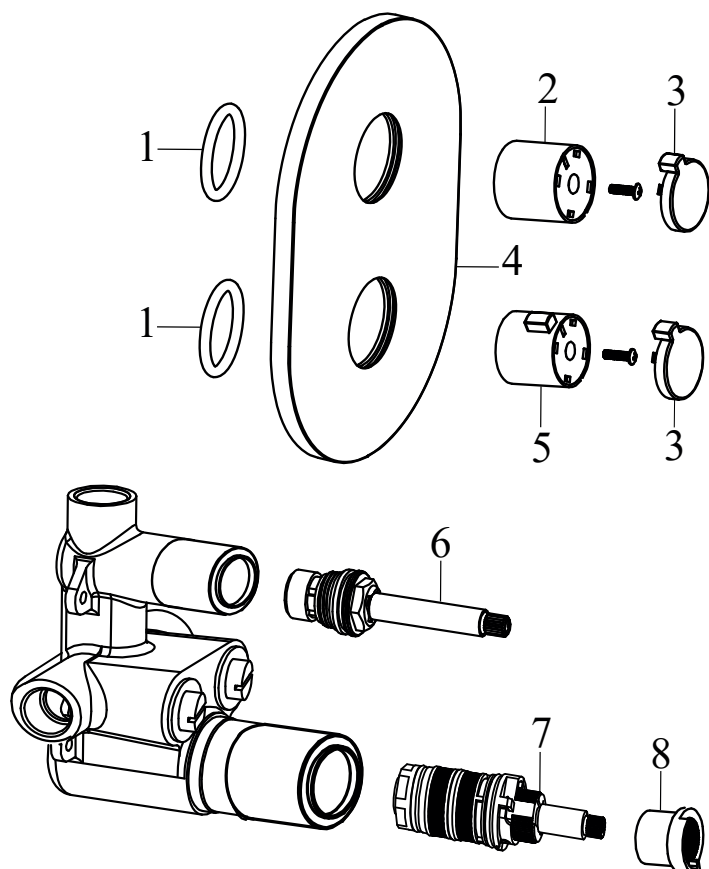

CR 064.00CR.01 thermo con. 1-way tap with body, chrom

SKU **X070095**

CR 064.00CR.01 thermo con. 1-way tap with body, chrom

No.	SKU	SPARE PART	Price excl. VAT	Price incl. VAT
1	X07P450	O-ring for cover plate for cartridge 004		
2	X07P134	Handle for switch (CR 064.00)		
3	X07P073	Cover for handle 01		
4	X07P333	Cover plate 008		
5	X07P078	Handle for thermostat cartridge		
6	X07P133	Switch 007		
7	X07P297	Thermostat cartridge 002		
8	X07P457	Stop ring 002