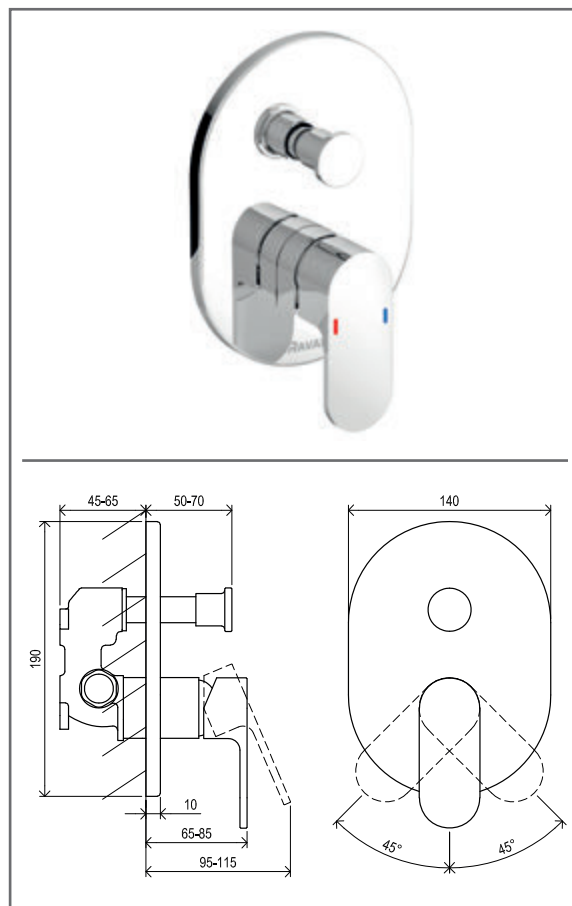

CR 065.00CR.O2.RB070

CR 065.00CR.O2.RB070 Con. 2-way tap w/o body, set, chrom

SKU **X070056**

CR 065.00CR.O2.RB070 Con. 2-way tap w/o body, set, chrom

No.	SKU	SPARE PART	Price excl. VAT	Price incl. VAT
1	X07P135	O-ring for cover plate for switch 002		
2	X07P151	O-ring for cover plate for cartridge 002		
3	X07P203	Cover plate 005		
4	X07P122	Switch 006		
5	X07P454	Diverter knob 008		
6	X07P121	O-ring 001		
7	X07P147	Cartridge 005		
8	X07P029	Screw cover - chrome		
9	X07P432	Handle 009