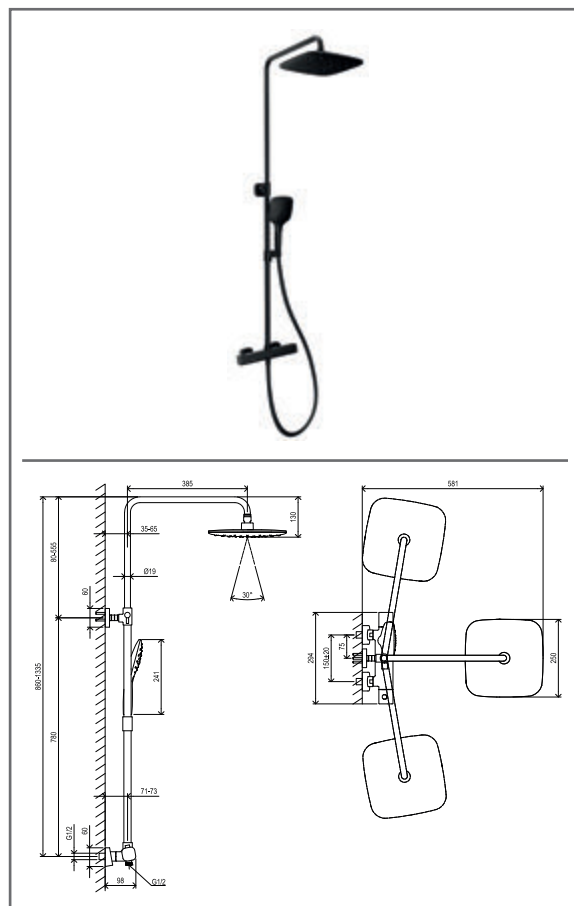

## TD F 066.20BL.O1.RB070 Concealed 1 way tap w/o body, black

No.	SKU	SPARE PART	Price excl. VAT	Price incl. VAT
1	X07P272	O-ring for cover plate for cartridge 003		
2	X07P616	Cover plate 020		
3	X07P272	O-ring for cover plate for cartridge 003		
4	X07P423	Cartridge 015		
5	X07P615	Handle 035		
6	X07P634	Screw cover black		