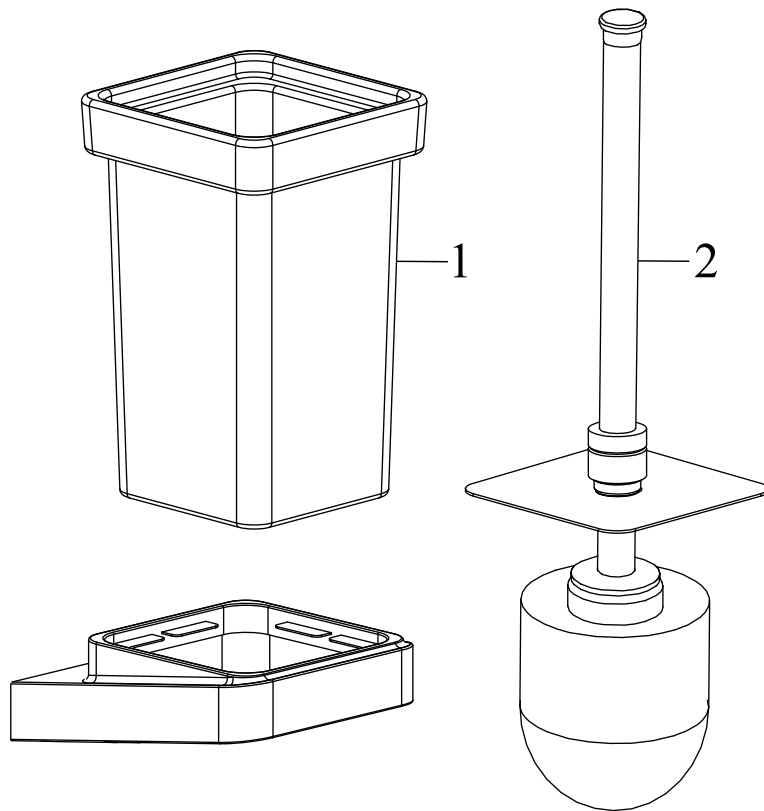

TD 410.20BL

TD 410.20BL Toilet brush holder, black

SKU **X07P566**

TD 410.20BL Toilet brush holder, black

No.	SKU	SPARE PART	Price excl. VAT	Price incl. VAT
1	X07P379	Glass cup 002		
2	X07P635	Stick with brush 003