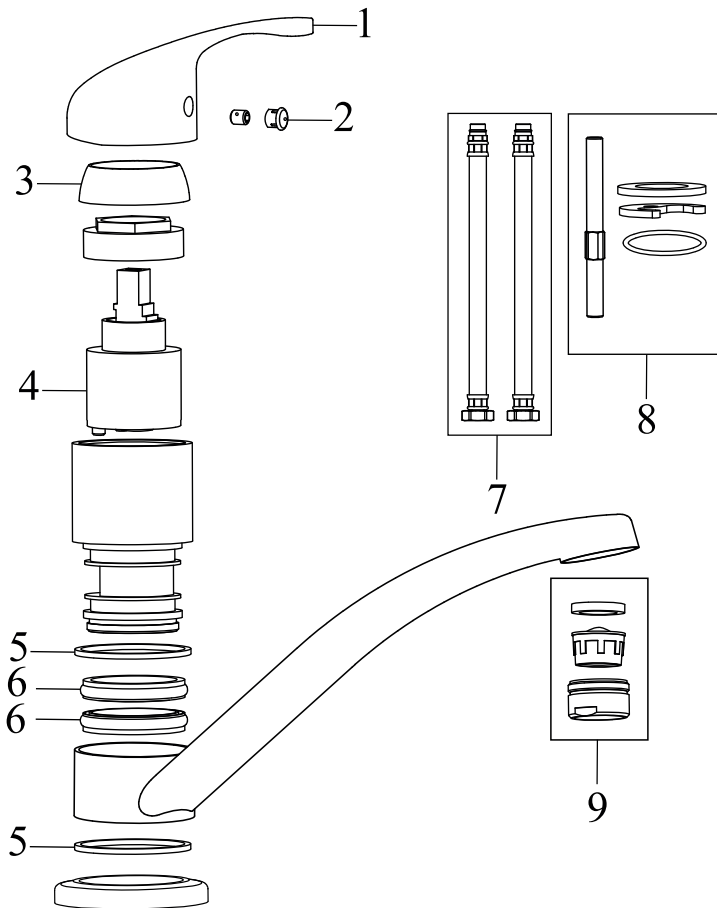

SN 016.00CR Washbasin/sink tap 155 mm, chrom

No.	SKU	SPARE PART	Price excl. VAT	Price incl. VAT
1	X07P040	Handle 003		
2	X07P041	Screw cover - H/C 002		
3	X07P042	Flange		
4	X07P054	Cartridge 003		
5	X07P057	O-ring 002		
6	X07P046	O-ring		
7	X07P055	Flexible house 350 mm 3/8"		
8	X07P060	Fixing set 003		
9	X07P045	Aerator 004