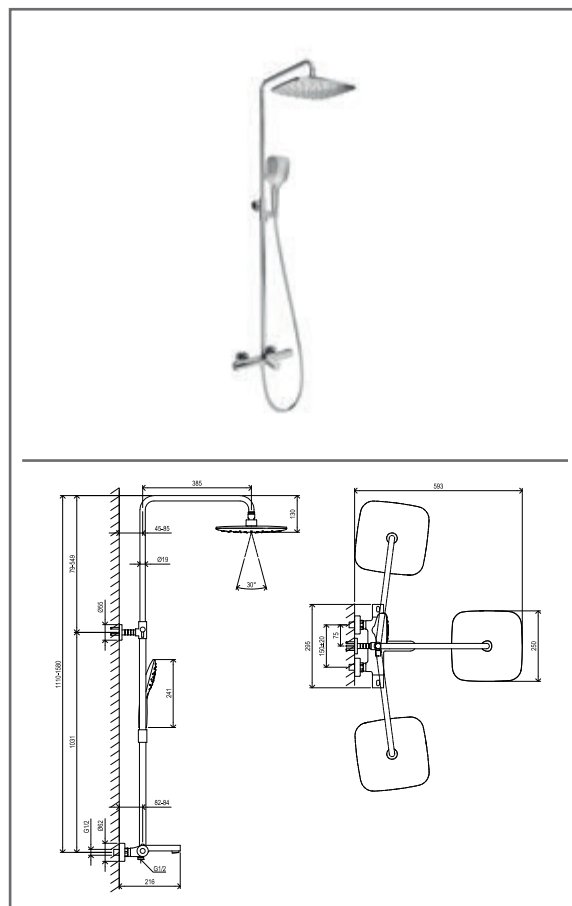

TE 092.01CR Thermostatic bath column, with set, chrom/chrom

SKU **X070163**

TE 092.01CR Thermostatic bath column, with set, chrom/chrom

No.	SKU	SPARE PART	Price excl. VAT	Price incl. VAT
1	X07P574	983.00CR Head shower ABS square, 250 mm, chrom		
2	X07P465	Allen screw 002		
3	X07P463	Sleeve		
4	X07P065	912.50CR Shower hose plastic 150 cm		
5	X07P222	Shower holder 001		
6	X07P348	958.00CR Hand shower Air, 3 functions, 120 mm, chrom		
7	X07P075	Escutcheon 001		
8	X07P067	Filter packing 002		
9	X07P468	Nut 005		
10	X07P480	Handle for thermostat cartridge (TE 023.00, TE 033.00, TE)		
11	X07P080	Stop ring 001		
12	X07P081	Thermostat cartridge 001		
13	X07P130	Screw		
14	X07P488	Aerator 013		
15	X07P426	Switch 018		
16	X07P478	Handle for switch (TE 092.00)		

Unmarked component cannot be purchased separately.