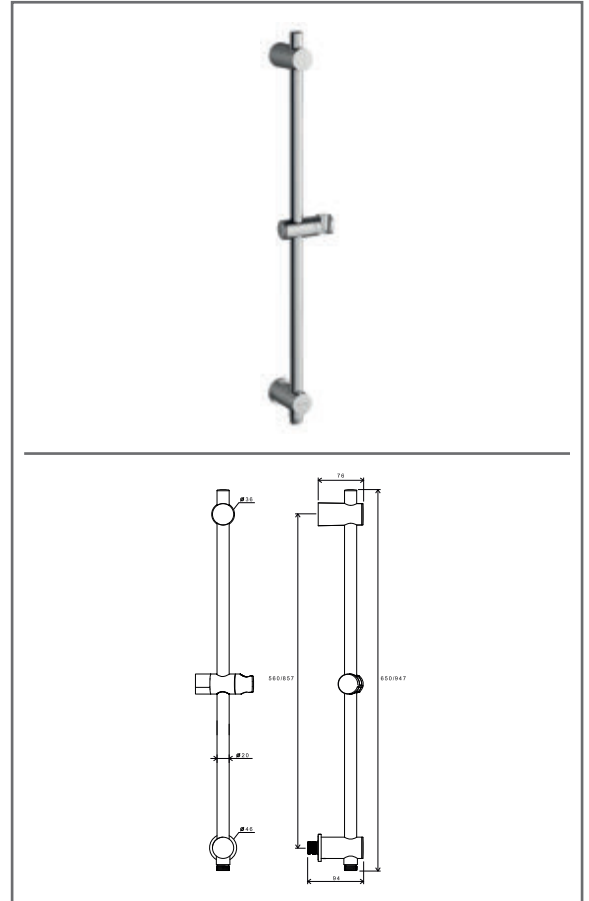

975.01CR Shower bar with holder and outlet, 90 cm, chrom

SKU **X07P366**

975.01CR Shower bar with holder and outlet, 90 cm, chrom

No.	SKU	SPARE PART	Price excl. VAT	Price incl. VAT
1	X07P491	Shower holder 005