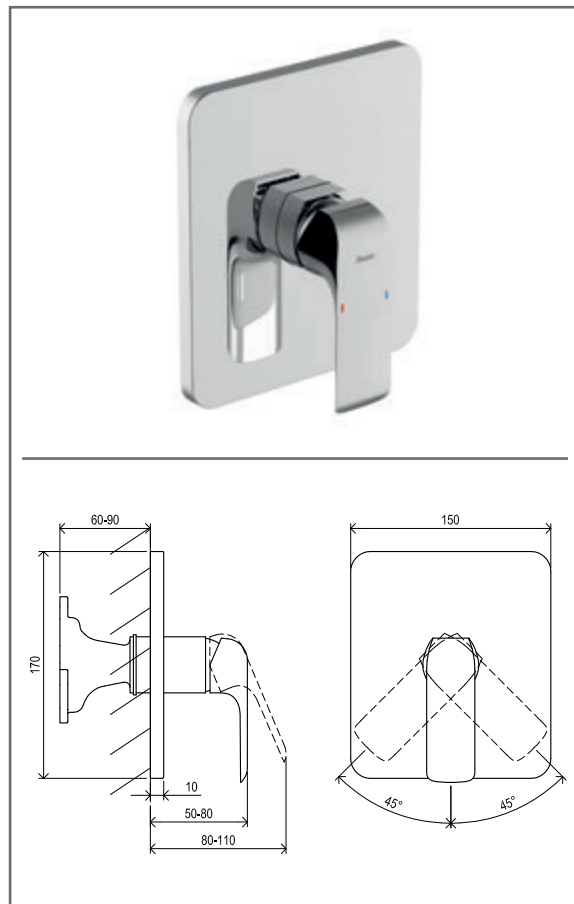

FL 066.00CR.O1.RB070

FL 066.00CR.O1.RB072 Concealed 1 way tap w/o body, chrom

SKU **X070124**

FL 066.00CR.O1.RB072 Concealed 1 way tap w/o body, chrom

No.	SKU	SPARE PART	Price excl. VAT	Price incl. VAT
1	X07P535	Handle 028		
2	X07P540	Screw cover 002		
3	X07P529	Cartridge 021		
4	X07P465	Allen screw 002		
5	X07P541	Cover plate 018		
6	X07P538	O-ring for cover plate for cartridge 005		
7	X07P539	O-ring 002