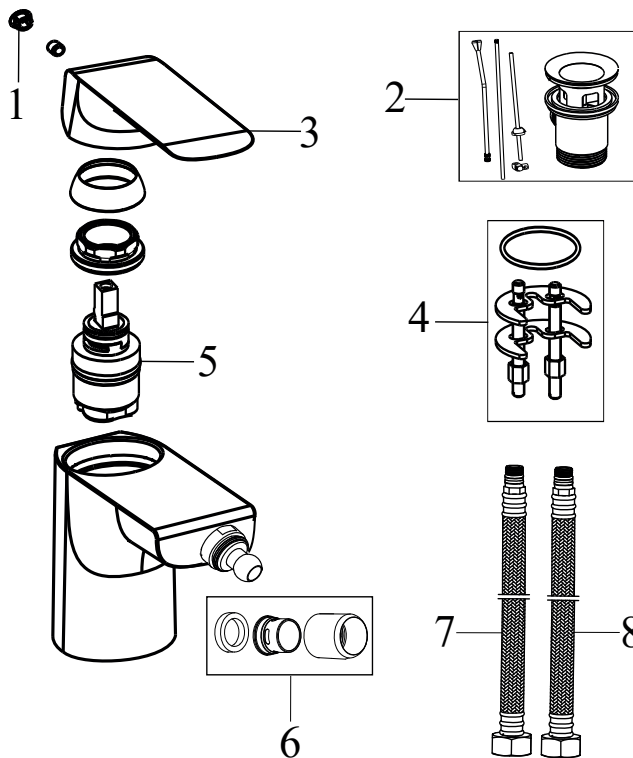

FL 055.00CR Bidet tap 120 mm with pop-up waste, chrome

No.	SKU	SPARE PART	Price excl. VAT	Price incl. VAT
1	X07P029	Screw cover - chrome		
2	X07P025	Pop-up waste		
3	X07P518	Handle 025		
4	X07P499	Fixing set 008		
5	X07P519	Cartridge 018		
6	X07P536	Aerator 021		
7	X07P301	Flexible house 450 mm 3/8" - hot		
8	X07P417	Flexible hose 450 mm 3/8' - cold