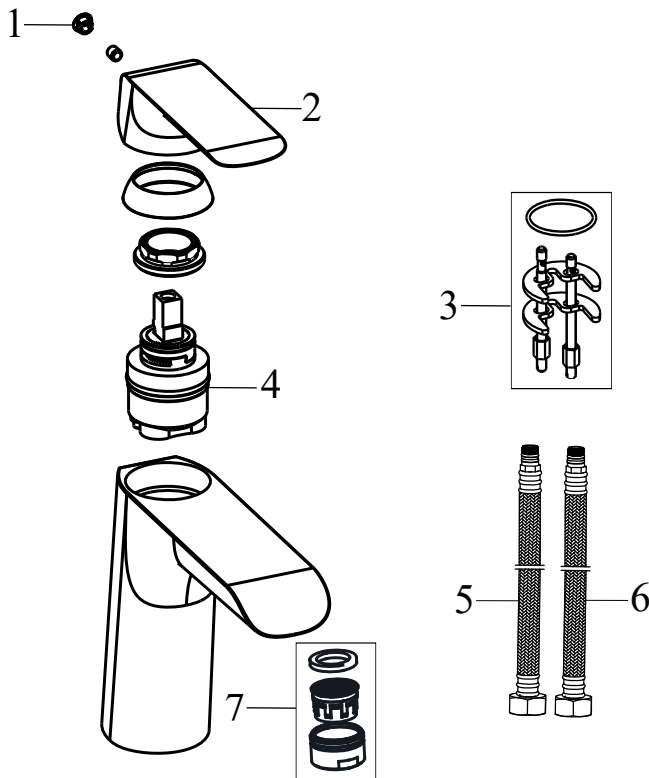

FL 014.00CR Washbasin tap 151 mm , w/o pop-up waste, chrom

SKU **X070118**

FL 014.00CR Washbasin tap 151 mm , w/o pop-up waste, chrom

No.	SKU	SPARE PART	Price excl. VAT	Price incl. VAT
1	X07P029	Screw cover - chrome		
2	X07P518	Handle 025		
3	X07P499	Fixing set 008		
4	X07P519	Cartridge 018		
5	X07P301	Flexible house 450 mm 3/8" - hot		
6	X07P417	Flexible hose 450 mm 3/8' - cold		
7	X07P520	Aerator 020