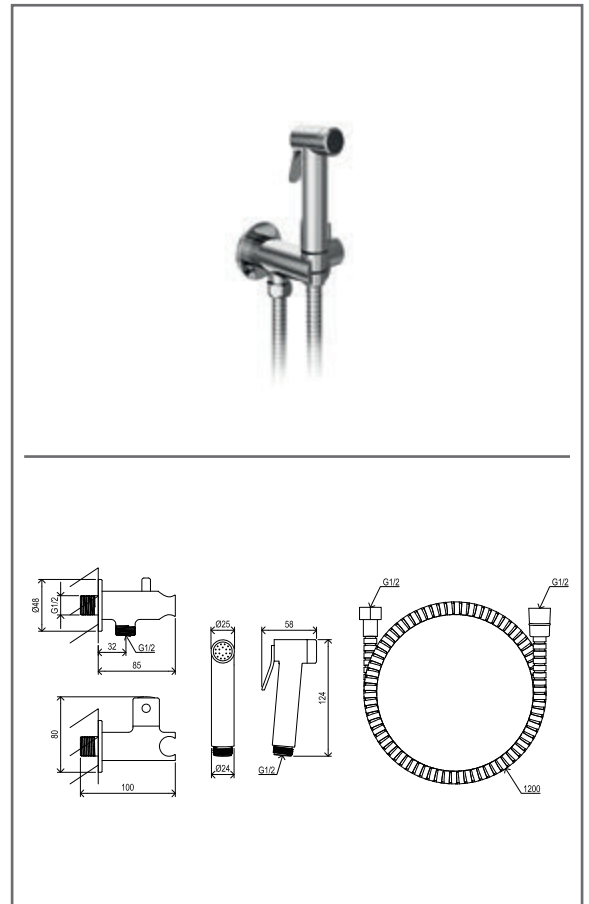

BM 040.01CR

BM 040.01CR Wall valve with bidet shower, chrome

SKU **X070166**

BM 040.01CR Wall valve with bidet shower, chrome

No.	SKU	SPARE PART	Price excl. VAT	Price incl. VAT
1	X07P641	963.00CR Bidet shower, chrom		
2	X07P299	Shower hose 120 cm		
3	X07P263	Escutcheon 002		
4	X07P069	Check valve 001		
5	X07P296	Cartridge 004