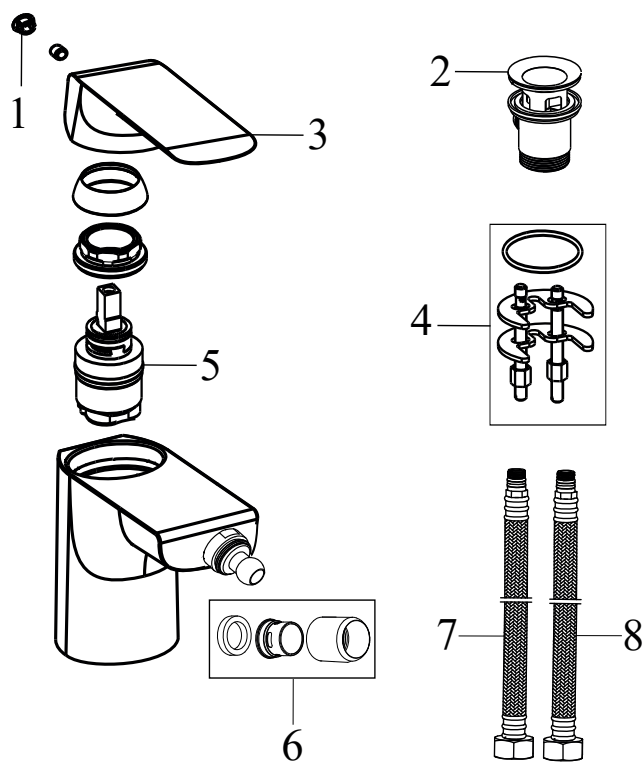

**FL 055.20BL Bidet tap 120 mm with Click-clack, black**

No.	SKU	SPARE PART	Price excl. VAT	Price incl. VAT
1	X07P634	Screw cover black		
2	X07P614	Outlet 005		
3	X07P748	Handle 043		
4	X07P499	Fixing set 008		
5	X07P519	Cartridge 018		
6	X07P768	Aerator 033		
7	X07P301	Flexible house 450 mm 3/8" - hot		
8	X07P417	Flexible hose 450 mm 3/8' - cold		