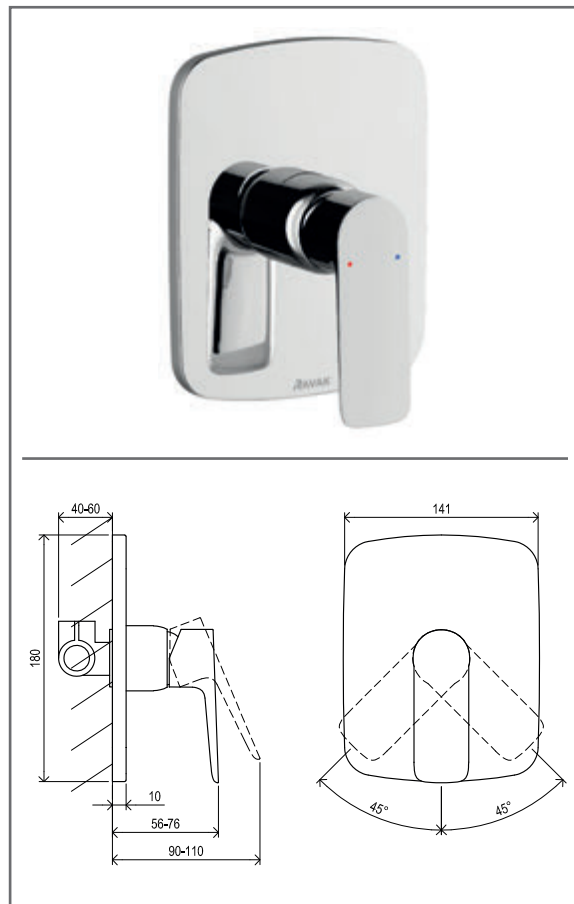

CL 062.00CR.01

CL 062.00CR.01 Concealed tap 1-way with body, chrome

SKU **X070087**

CL 062.00CR.01 Concealed tap 1-way with body, chrome

No.	SKU	SPARE PART	Price excl. VAT	Price incl. VAT
1	X07P450	O-ring for cover plate for cartridge 004		
2	X07P444	Cover plate 013		
3	X07P423	Cartridge 015		
4	X07P029	Screw cover - chrome		
5	X07P431	Handle 008