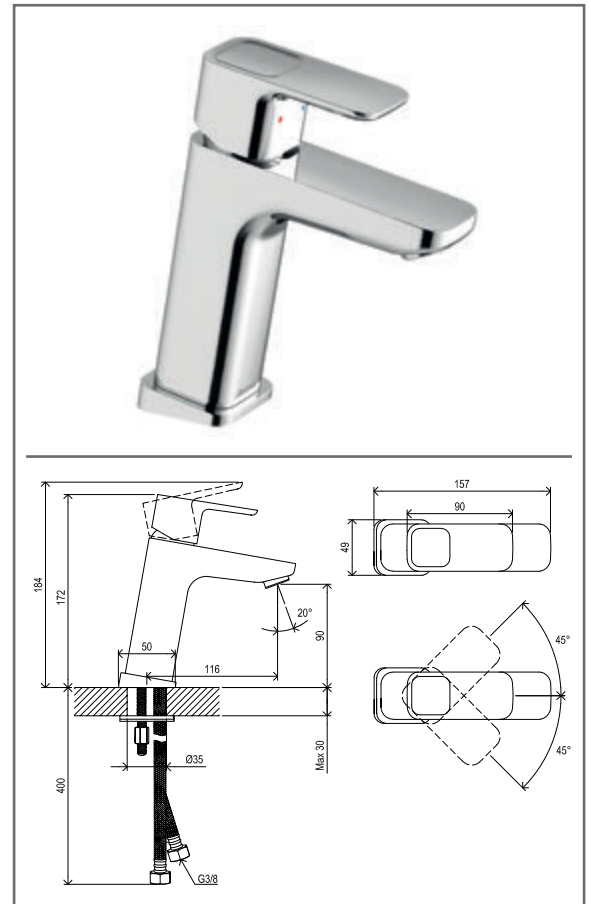

TD 014.00CR Washbasin tap 172 mm, w/o pop-up waste, chrom

SKU **X070062**

TD 014.00CR Washbasin tap 172 mm, w/o pop-up waste, chrom

No.	SKU	SPARE PART	Price excl. VAT	Price incl. VAT
1	X07P029	Screw cover - chrome		
2	X07P441	Handle 018		
3	X07P266	Cartridge 008		
4	X07P268	Fixing set 006		
5	X07P489	Aerator 014		
6	X07P267	Escutcheon with o-ring 002		
7	X07P301	Flexible hose 450 mm 3/8" - hot		
8	X07P417	Flexible hose 450 mm 3/8" - cold