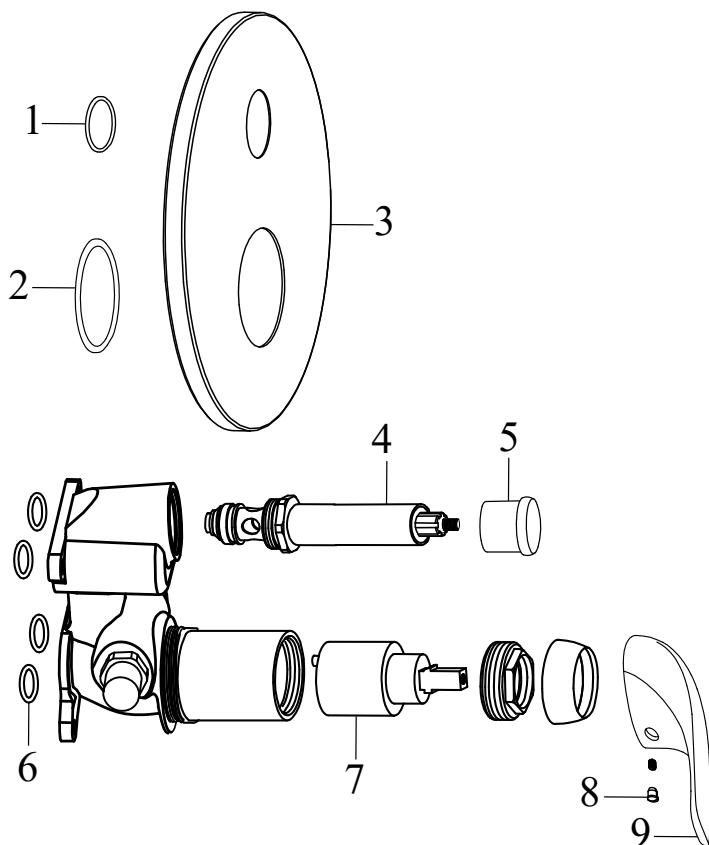

RS 065.00CR.O2.RB070

RS 065.00CR.O2.RB070 Con. 2-way tap w/o body, set, chrom

SKU **X070050**

RS 065.00CR.O2.RB070 Con. 2-way tap w/o body, set, chrom

No.	SKU	SPARE PART	Price excl. VAT	Price incl. VAT
1	X07P135	O-ring for cover plate for switch 002		
2	X07P136	O-ring for cover plate for cartridge 001		
3	X07P201	Cover plate 003		
4	X07P122	Switch 006		
5	X07P453	Diverter knob 007		
6	X07P121	O-ring 001		
7	X07P031	Cartridge 002		
8	X07P029	Screw cover - chrome		
9	X07P439	Handle 016