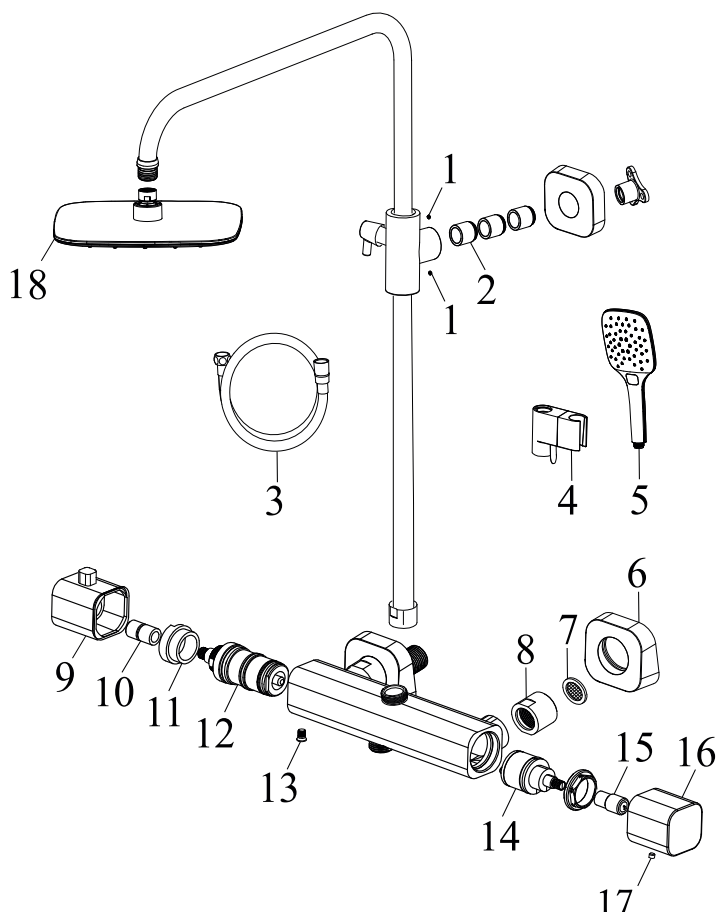

TD F 091.20BL Thermostatic shower column, with set, black

No.	SKU	SPARE PART	Price excl. VAT	Price incl. VAT
1	X07P601	Hexagon screw 006		
2	X07P632	Bracket distance part 001		
3	X07P568	913.23BL Shower hose 150 cm, SatinFlex, black		
4	X07P633	Shower holder 006		
5	X07P569	958.20BL Hand shower Air, 3 functions, 120 mm, black		
6	X07P621	Flange cover 010		
7	X07P067	Filter packing 002		
8	X07P622	Nut 008		
9	X07P625	Handle for thermostati cartridge (TD F 033.20, TD F 091.2)		
10	X07P472	Connecting piece 001		
11	X07P080	Stop ring 001		
12	X07P081	Thermostat cartridge 001		
13	X07P647	Safety screw 002		
14	X07P120	Switch 005		
15	X07P473	Connecting piece 002		
16	X07P623	Handle for switch (TD F 091.20)		
17	X07P540	Screw cover 002		
18	X07P570	983.20BL Head shower ABS square, 250 mm, black		

Unmarked component cannot be purchased separately.