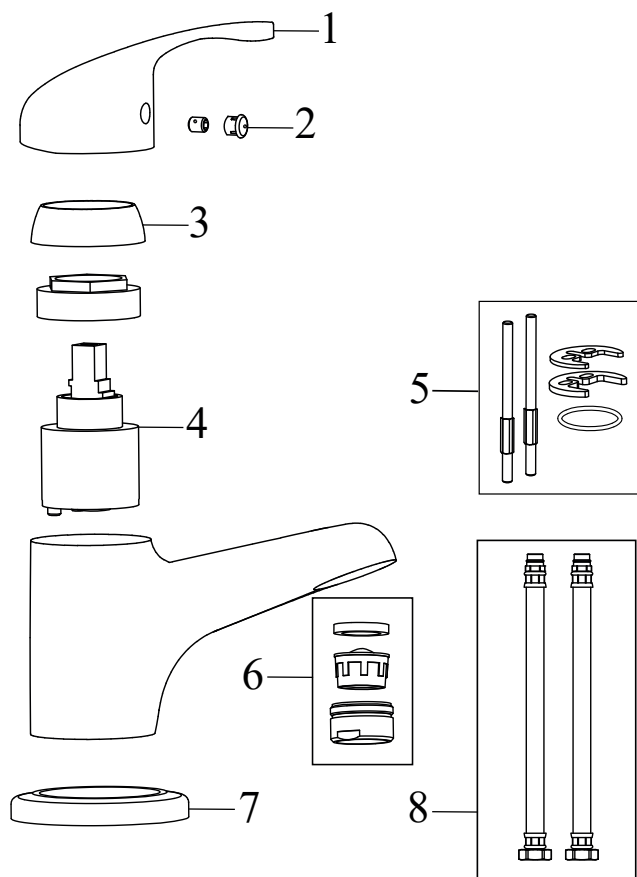

SN 012.00CR Washbasin tap 111 mm w/o pop-up waste, chrome

SKU **X070002**

SN 012.00CR Washbasin tap 111 mm w/o pop-up waste, chrome

No.	SKU	SPARE PART	Price excl. VAT	Price incl. VAT
1	X07P040	Handle 003		
2	X07P041	Screw cover - H/C 002		
3	X07P042	Flange		
4	X07P054	Cartridge 003		
5	X07P044	Fixing set 002		
6	X07P045	Aerator 004		
7	X07P043	Escutcheon with o-ring		
8	X07P055	Flexible house 350 mm 3/8"