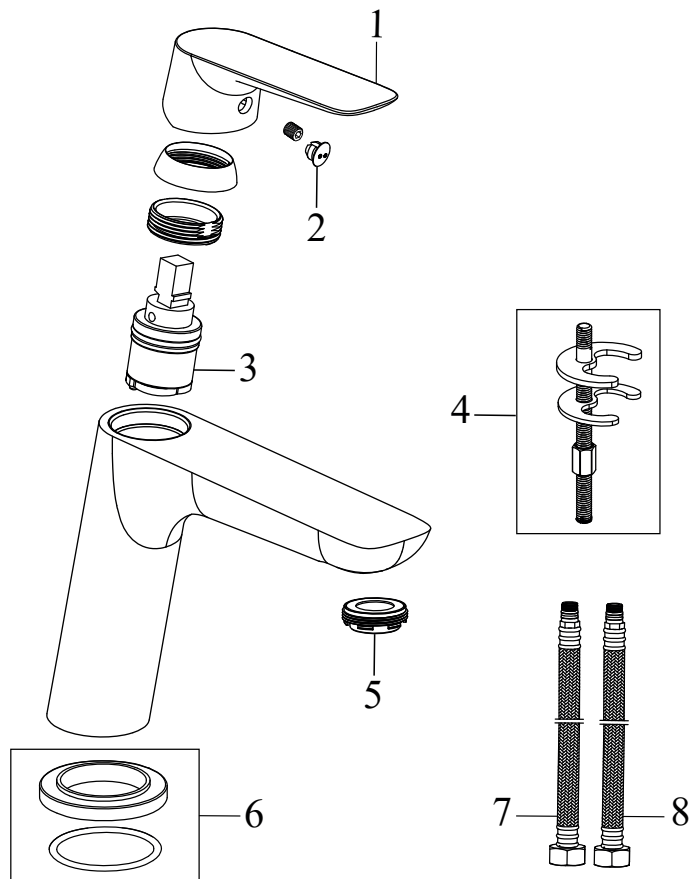

CL 012.00CR Washbasin tap 153 mm w/o pop-up waste, chrome

SKU **X070080**

CL 012.00CR Washbasin tap 153 mm w/o pop-up waste, chrome

No.	SKU	SPARE PART	Price excl. VAT	Price incl. VAT
1	X07P429	Handle 006		
2	X07P028	Screw cover - H/C 001		
3	X07P302	Cartridge 011		
3	X07P496	Cartridge 016		
4	X07P268	Fixing set 006		
5	X07P303	Aerator 010		
6	X07P404	Escutcheon with o-ring 004		
7	X07P301	Flexible hose 450 mm 3/8" - hot		
8	X07P417	Flexible hose 450 mm 3/8" - cold