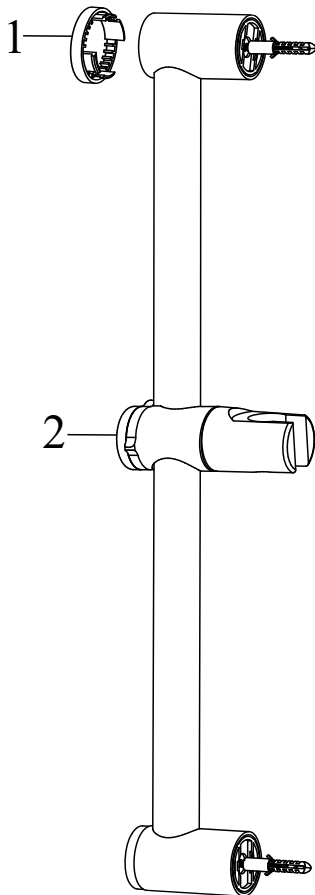

972.00CR Sliding shower bar - 60 cm, chrom

SKU **X07P012**

972.00CR Sliding shower bar - 60 cm, chrom

No.	SKU	SPARE PART	Price excl. VAT	Price incl. VAT
1	X07P369	Escutcheon		
2	X07P402	Shower holder 003