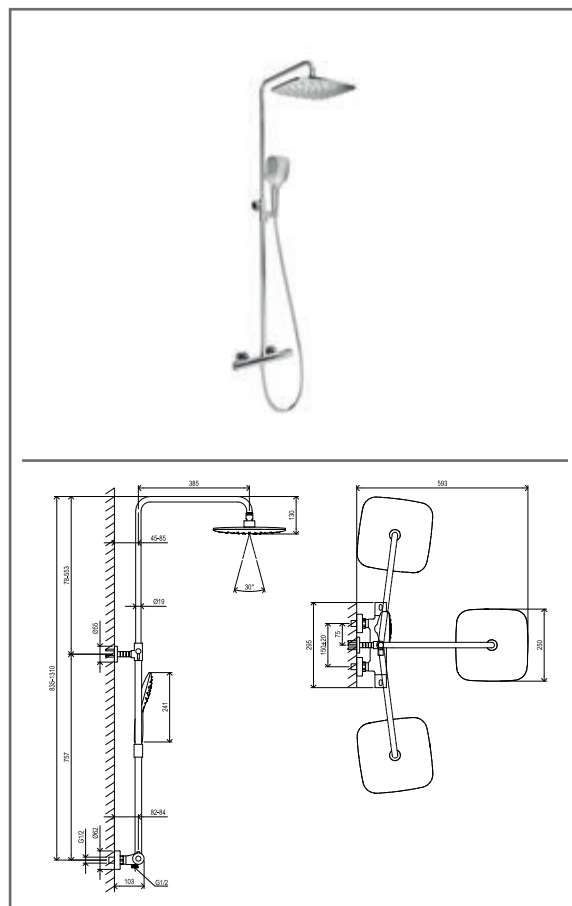

TE 093.01CR Thermostatic shower column, with set, chrom

SKU **X070164**

TE 093.01CR Thermostatic shower column, with set, chrom

No.	SKU	SPARE PART	Price excl. VAT	Price incl. VAT
1	X07P574	983.00CR Head shower ABS square, 250 mm, chrom		
2	X07P465	Allen screw 002		
3	X07P463	Sleeve		
4	X07P065	912.50CR Shower hose plastic 150 cm		
5	X07P222	Shower holder 001		
6	X07P348	958.00CR Hand shower Air, 3 functions, 120 mm, chrom		
7	X07P075	Escutcheon 001		
8	X07P067	Filter packing 002		
9	X07P468	Nut 005		
10	X07P480	Handle for thermostat cartridge (TE 023.00, TE 033.00, TE)		
11	X07P080	Stop ring 001		
12	X07P081	Thermostat cartridge 001		
13	X07P130	Screw		
14	X07P120	Switch 005		
15	X07P479	Handle for switch (TE 093.00)