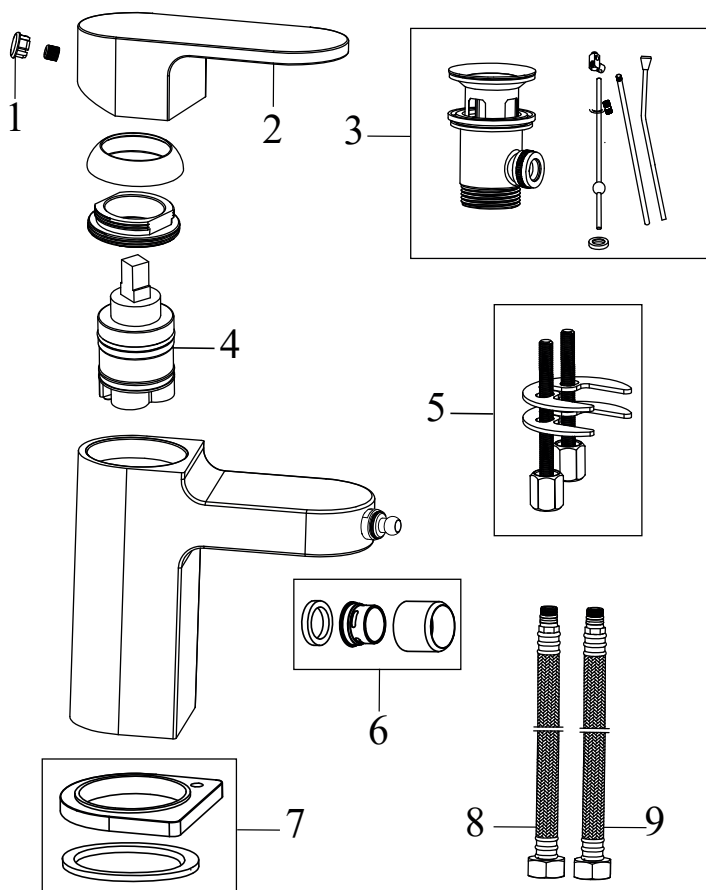

CR 055.00CR Bidet tap 135 mm with pop-up waste, chrome

SKU **X070055**

CR 055.00CR Bidet tap 135 mm with pop-up waste, chrome

No.	SKU	SPARE PART	Price excl. VAT	Price incl. VAT
1	X07P029	Screw cover - chrome		
2	X07P362	Handle 004		
3	X07P025	Pop-up waste		
4	X07P148	Cartridge 006		
5	X07P155	Fixing set 005		
6	X07P032	Aerator 001		
7	X07P259	Escutcheon with o-ring 001		
8	X07P125	Flexible house 420 mm 3/8" - hot		
9	X07P416	Flexible hose 420 mm 3/8' - cold