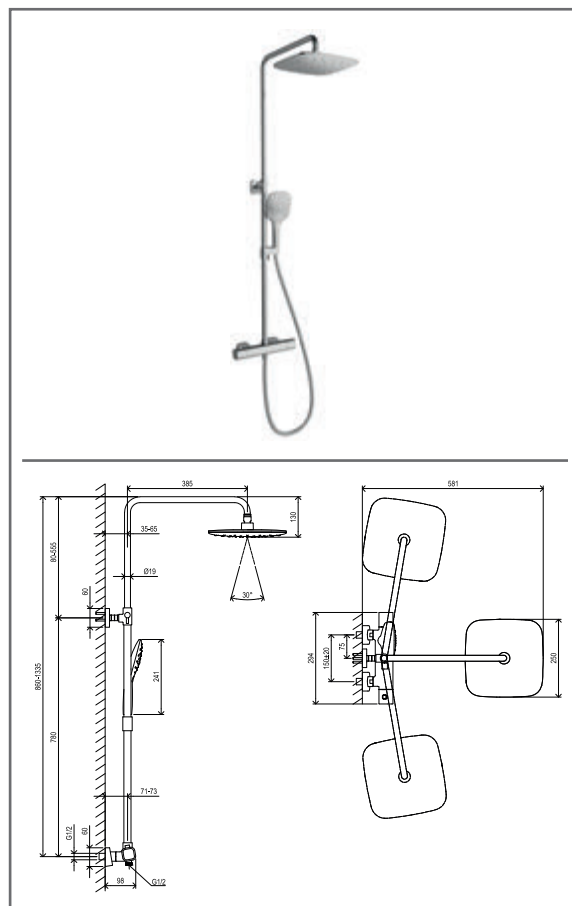

TD 091.00CR Thermostatic shower column, with set, chrom

SKU **X070103**

TD 091.00CR Thermostatic shower column, with set, chrom

No.	SKU	SPARE PART	Price excl. VAT	Price incl. VAT
1	X07P465	Allen screw 002		
2	X07P463	Sleeve		
3	X07P065	912.50CR Shower hose plastic 150 cm		
4	X07P222	Shower holder 001		
5	X07P348	958.00CR Hand shower Air, 3 functions, 120 mm, chrom		
6	X07P469	Escutcheon 005		
7	X07P067	Filter packing 002		
8	X07P467	Nut 004		
9	X07P544	Handle for thermostat cartridge (TD F 033.00, TD F 091.00)		
10	X07P473	Connecting piece 002		
11	X07P080	Stop ring 001		
12	X07P081	Thermostat cartridge 001		
13	X07P130	Screw		
14	X07P120	Switch 005		
15	X07P472	Connecting piece 001		
16	X07P546	Handle for switch (TD F 091.00)		
17	X07P540	Screw cover 002		
18	X07P574	983.00CR Head shower ABS square, 250 mm, chrom		

Unmarked component cannot be purchased separately.