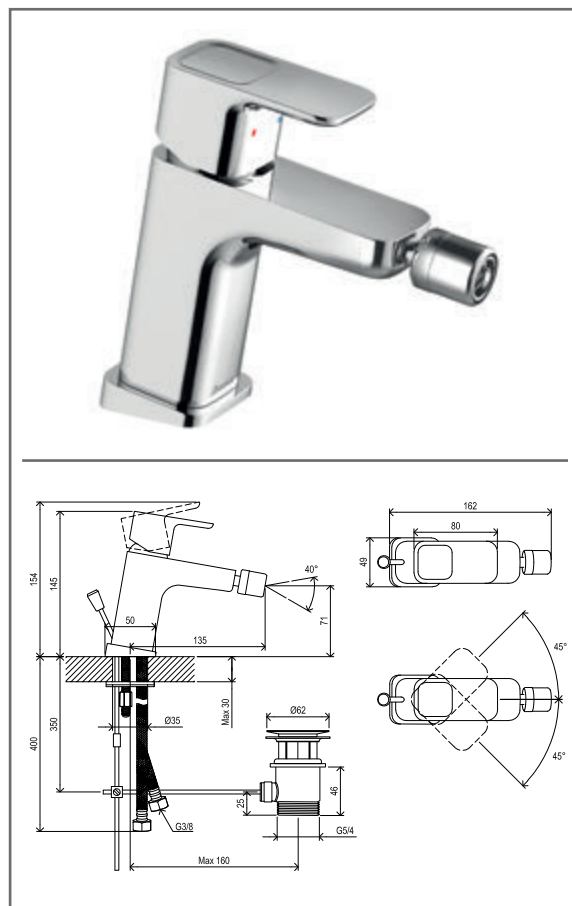

TD 055.00CR Bidet tap 145 mm with pop-up waste, chrome

SKU **X070067**

TD 055.00CR Bidet tap 145 mm with pop-up waste, chrome

No.	SKU	SPARE PART	Price excl. VAT	Price incl. VAT
1	X07P029	Screw cover - chrome		
2	X07P440	Handle 017		
3	X07P025	Pop-up waste		
4	X07P266	Cartridge 008		
5	X07P268	Fixing set 006		
6	X07P032	Aerator 001		
7	X07P267	Escutcheon with o-ring 002		
8	X07P301	Flexible house 450 mm 3/8" - hot		
9	X07P417	Flexible hose 450 mm 3/8" - cold