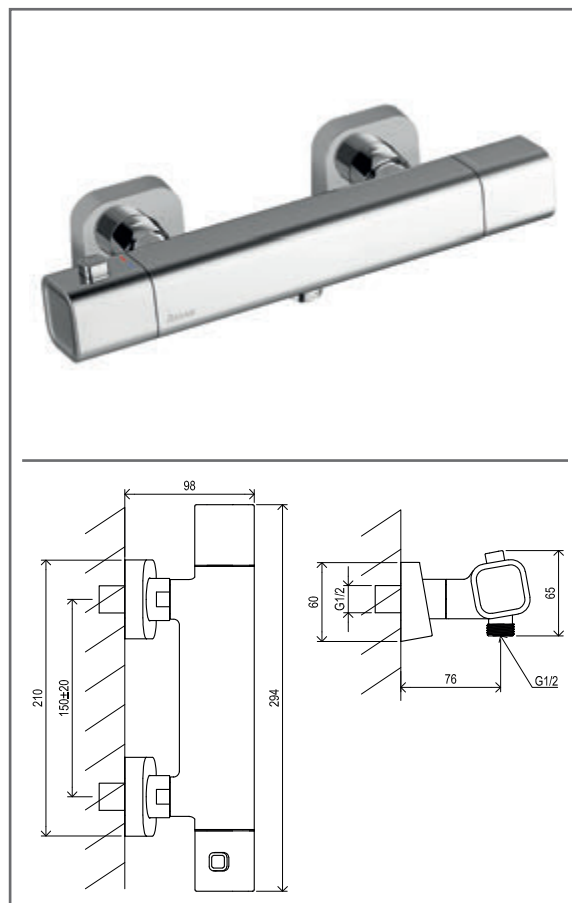

TD 033.00CR Thermostatic shower tap w/o set, chrom

No.	SKU	SPARE PART	Price excl. VAT	Price incl. VAT
1	X07P469	Escutcheon 005		
2	X07P067	Filter packing 002		
3	X07P467	Nut 004		
4	X07P483	Handle for thermostat cartridge (TD 033.00, TD 091.00)		
5	X07P473	Connecting piece 002		
6	X07P080	Stop ring 001		
7	X07P081	Thermostat cartridge 001		
8	X07P130	Screw		
9	X07P072	Cartridge 001		
10	X07P472	Connecting piece 001		
11	X07P482	Handle for switch (TD 033.00)