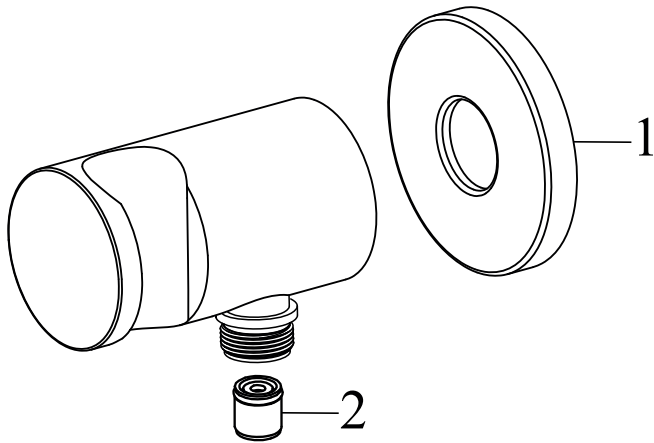

706.20BL Shower holder with water outlet, black

SKU **X07P572**

706.20BL Shower holder with water outlet, black

No.	SKU	SPARE PART	Price excl. VAT	Price incl. VAT
1	X07P645	Escutcheon 012		
2	X07P646	check valve 004