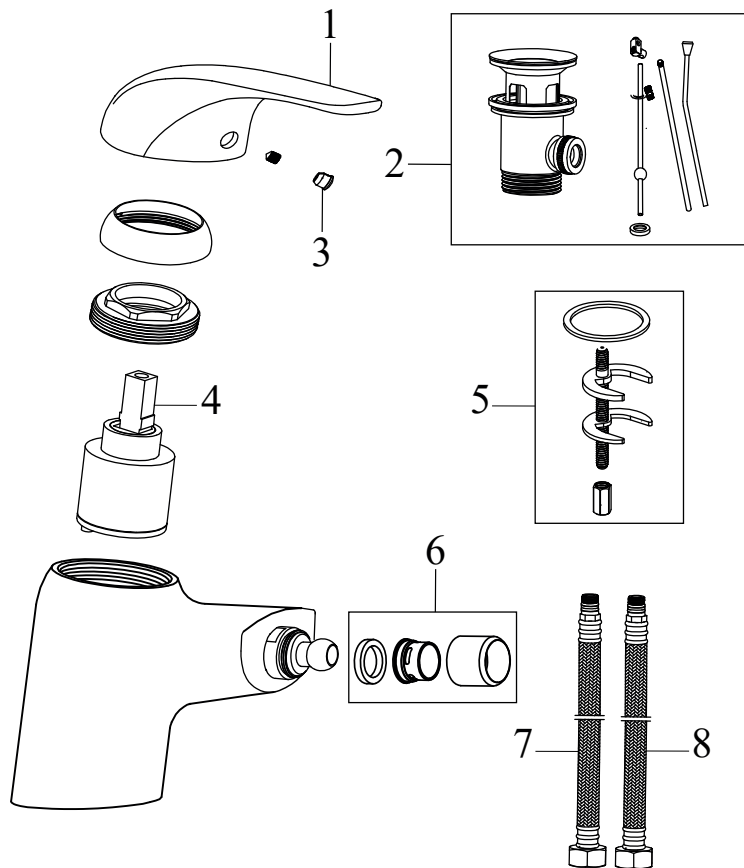

RS 055.00CR Bidet tap 120 mm with pop-up waste, chrome

No.	SKU	SPARE PART	Price excl. VAT	Price incl. VAT
1	X07P020	Handle 001		
2	X07P025	Pop-up waste		
3	X07P028	Screw cover - H/C 001		
4	X07P031	Cartridge 002		
5	X07P035	Fixing set 001		
6	X07P032	Aerator 001		
7	X07P415	Flexible house 370 mm 3/8' - hot		
8	X07P036	Flexible house 370 mm 3/8" - cold