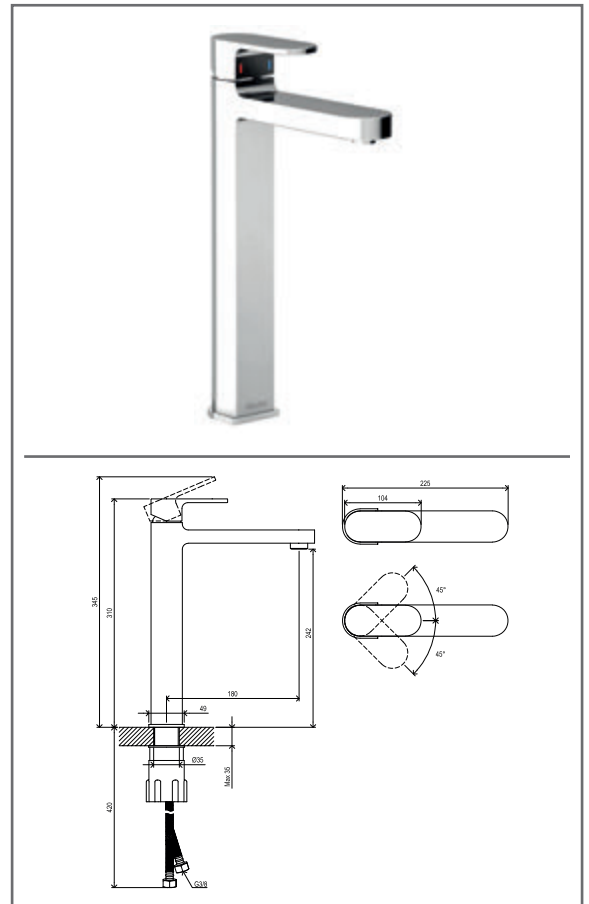

CR 015.00CR Washbasin tap 310 mm w/o pop-up waste, chrom

SKU **X070100**

CR 015.00CR Washbasin tap 310 mm w/o pop-up waste, chrom

No.	SKU	SPARE PART	Price excl. VAT	Price incl. VAT
1	X07P029	Screw cover - chrome		
2	X07P362	Handle 004		
3	X07P148	Cartridge 006		
4	X07P142	Fixing set 004		
5	X07P207	Aerator 006		
6	X07P259	Escutcheon with o-ring 001		
7	X07P415	Flexible house 370 mm 3/8" - hot		
8	X07P036	Flexible house 370 mm 3/8" - cold