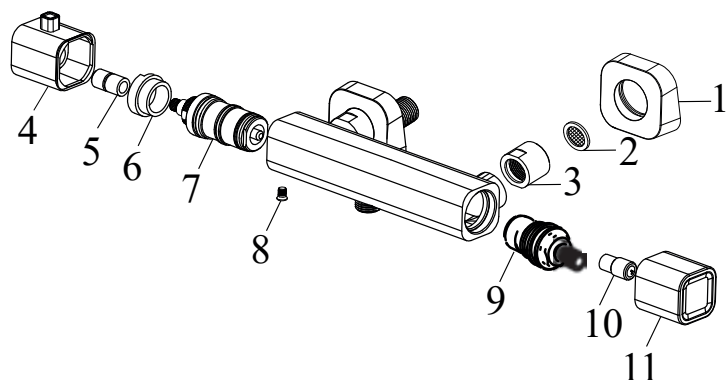

TD 033.00CR Thermostatic shower tap w/o set, chrom

No.	SKU	SPARE PART	Price excl. VAT	Price incl. VAT
1	X07P469	Escutcheon 005		
2	X07P067	Filter packing 002		
3	X07P467	Nut 004		
4	X07P483	Handle for thermostat cartridge (TD 033.00, TD 091.00)		
5	X07P473	Connecting piece 002		
6	X07P080	Stop ring 001		
7	X07P081	Thermostat cartridge 001		
8	X07P130	Screw		
9	X07P072	Cartridge 001		
10	X07P472	Connecting piece 001		
11	X07P482	Handle for switch (TD 033.00)