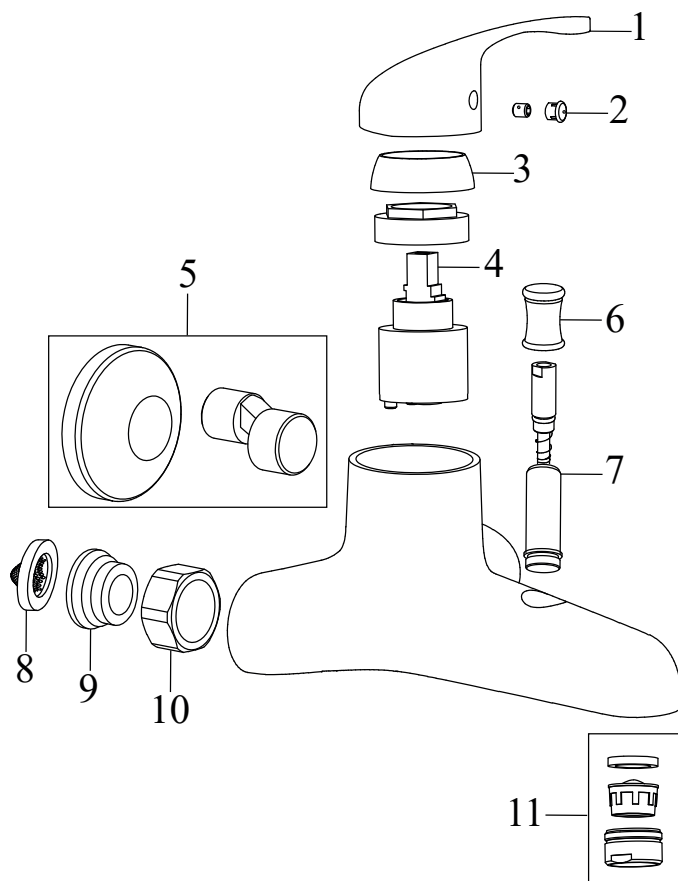

## SN 022.00CR/100 Bath tap w/o set, chrom

No.	SKU	SPARE PART	Price excl. VAT	Price incl. VAT
1	X07P040	Handle 003		
2	X07P041	Screw cover - H/C 002		
3	X07P042	Flange		
4	X07P054	Cartridge 003		
5	X07P050	Eccentric connectors with escutcheon		
6	X07P053	Diverter knob 001		
7	X07P052	Switch 002		
8	X07P048	Filter packing 001		
9	X07P047	Connecting thread		
10	X07P049	Nut 001		
11	X07P045	Aerator 004		