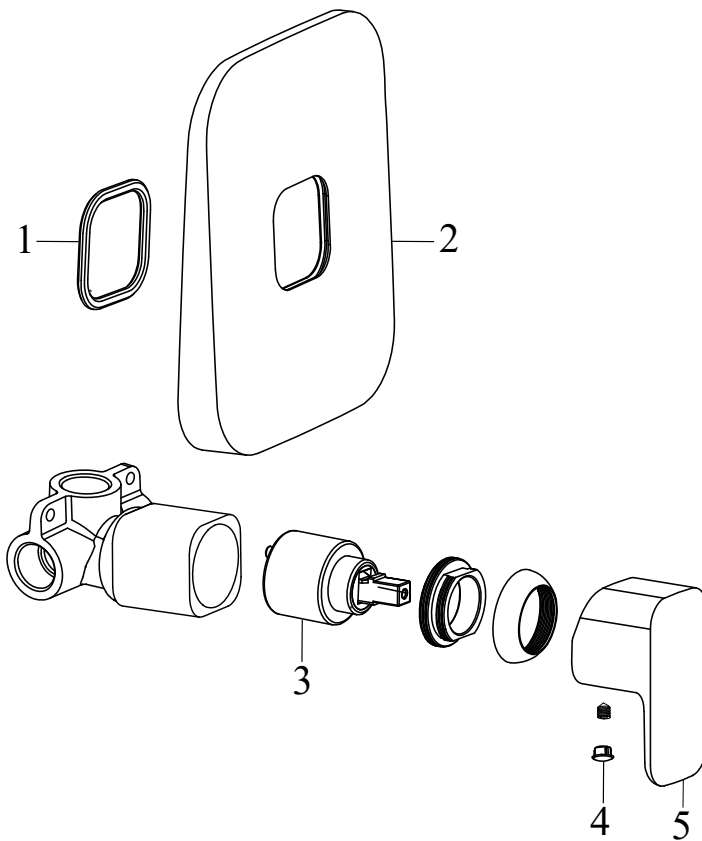

TD F 062.00CR.01

TD F 062.00CR.01 Concealed tap 1-way with body, chrome

SKU **X070135**

TD F 062.00CR.01 Concealed tap 1-way with body, chrome

No.	SKU	SPARE PART	Price excl. VAT	Price incl. VAT
1	X07P272	O-ring for cover plate for cartridge 003		
2	X07P360	Cover plate 010		
3	X07P423	Cartridge 015		
4	X07P029	Screw cover - chrome		
5	X07P517	Handle 024