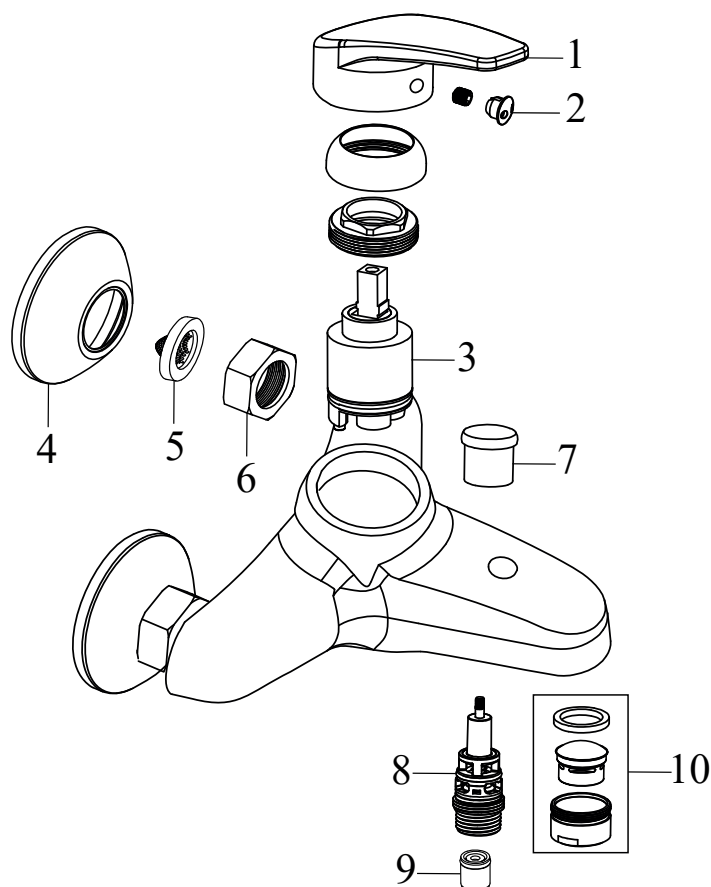

NO 022.00CR Bath tap w/o set, chrom

No.	SKU	SPARE PART	Price excl. VAT	Price incl. VAT
1	X07P021	Handle 002		
2	X07P028	Screw cover - H/C 001		
3	X07P031	Cartridge 002		
4	X07P312	Escutcheon 004		
5	X07P067	Filter packing 002		
6	X07P311	Nut 002		
7	X07P456	Diverter knob 010		
8	X07P271	Switch 011		
9	X07P069	Check valve 001		
10	X07P034	Aerator 003