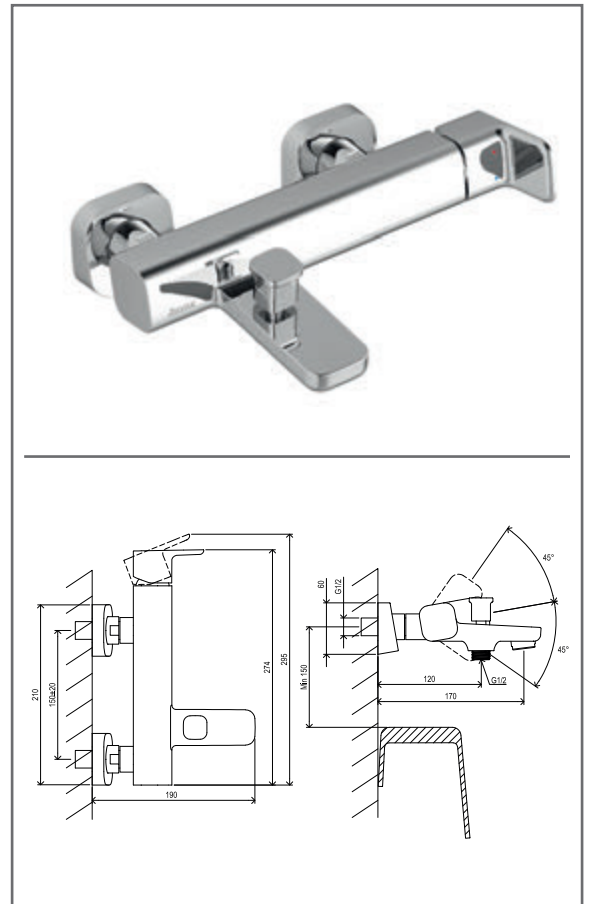

TD F 022.00CR

TD F 022.00CR Bath tap w/o set, chrom

SKU **X070131**

TD F 022.00CR Bath tap w/o set, chrom

No.	SKU	SPARE PART	Price excl. VAT	Price incl. VAT
1	X07P516	Diverter knob 011		
2	X07P466	Nut 003		
3	X07P067	Filter packing 002		
4	X07P469	Escutcheon 005		
5	X07P490	Aerator 015		
6	X07P271	Switch 011		
7	X07P069	Check valve 001		
8	X07P149	Cartridge 007		
9	X07P514	Handle 022		
10	X07P029	Screw cover - chrome