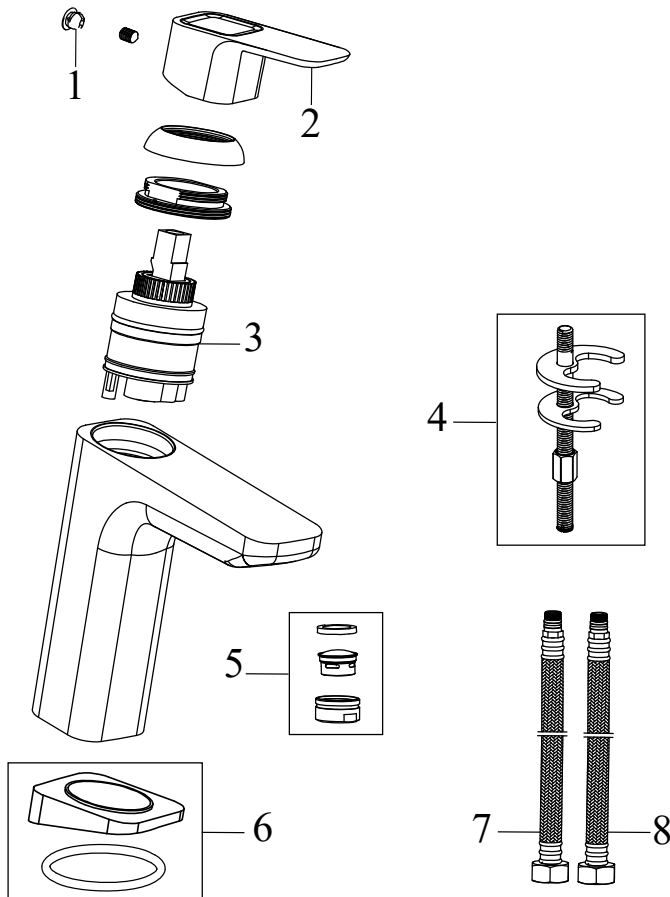

TD 014.00CR Washbasin tap 172 mm, w/o pop-up waste, chrom

SKU **X070062**

TD 014.00CR Washbasin tap 172 mm, w/o pop-up waste, chrom

No.	SKU	SPARE PART	Price excl. VAT	Price incl. VAT
1	X07P029	Screw cover - chrome		
2	X07P441	Handle 018		
3	X07P266	Cartridge 008		
4	X07P268	Fixing set 006		
5	X07P489	Aerator 014		
6	X07P267	Escutcheon with o-ring 002		
7	X07P301	Flexible hose 450 mm 3/8" - hot		
8	X07P417	Flexible hose 450 mm 3/8" - cold