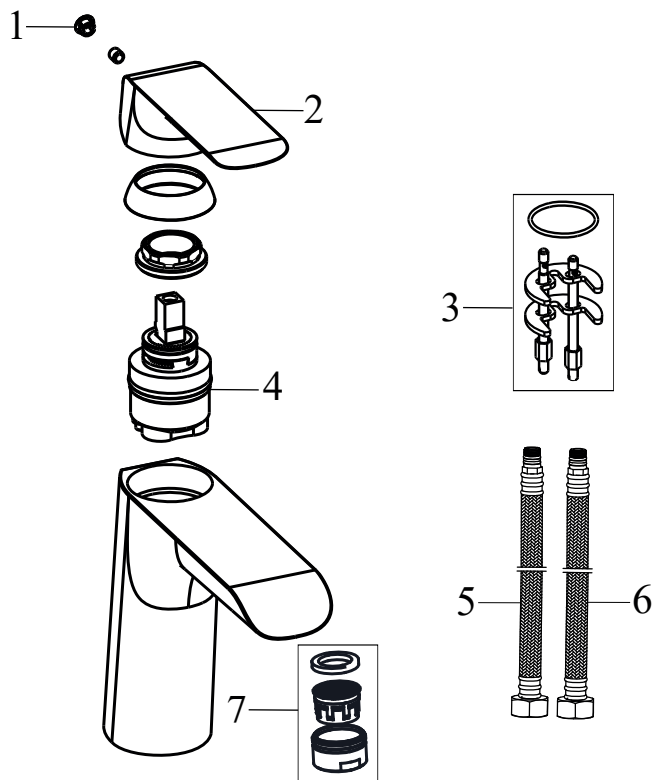

FL 014.20BL Washbasin tap 151 mm, w/o pop-up waste, black

No.	SKU	SPARE PART	Price excl. VAT	Price incl. VAT
1	X07P634	Screw cover black		
2	X07P748	Handle 043		
3	X07P499	Fixing set 008		
4	X07P519	Cartridge 018		
5	X07P301	Flexible house 450 mm 3/8" - hot		
6	X07P417	Flexible hose 450 mm 3/8' - cold		
7	X07P749	Aerator 031