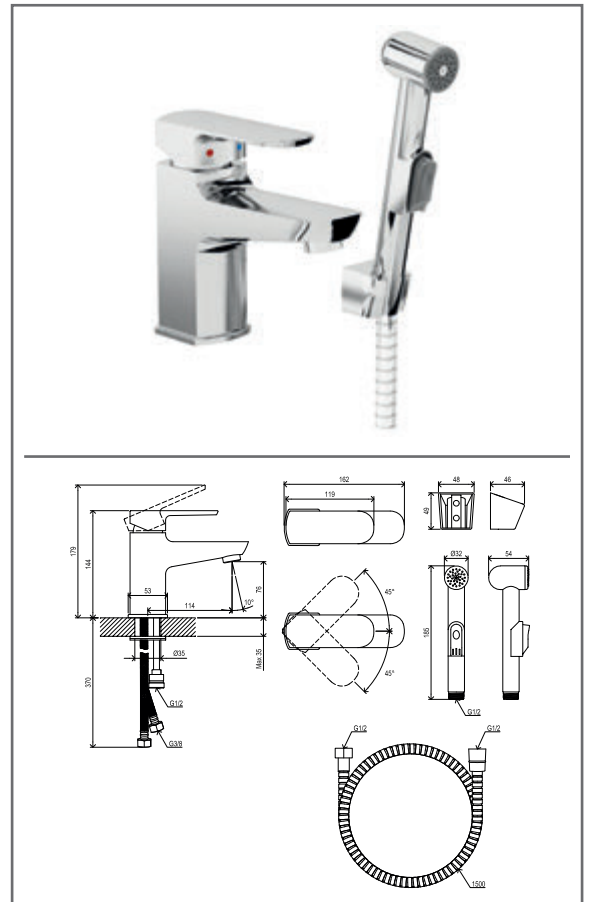

BM 011.00CR Washbasin tap 144 mm with bidet shower, chrome

SKU **X070076**

BM 011.00CR Washbasin tap 144 mm with bidet shower, chrome

No.	SKU	SPARE PART	Price excl. VAT	Price incl. VAT
1	X07P029	Screw cover - chrome		
2	X07P428			
3	X07P149	Cartridge 007		
4	X07P295	Switch 001		
5	X07P269	962.00CR Bidet shower, chrom		
6	X07P300	Shower hose 150 cm 001		
7	X07P298	Shower holder		
8	X07P033	Aerator 002		
9	X07P474	Check valve 002		
10	X07P403	Escutcheon with o-ring 003		
11	X07P125	Flexible house 420 mm 3/8" - hot		
12	X07P416	Flexible hose 420 mm 3/8" - cold