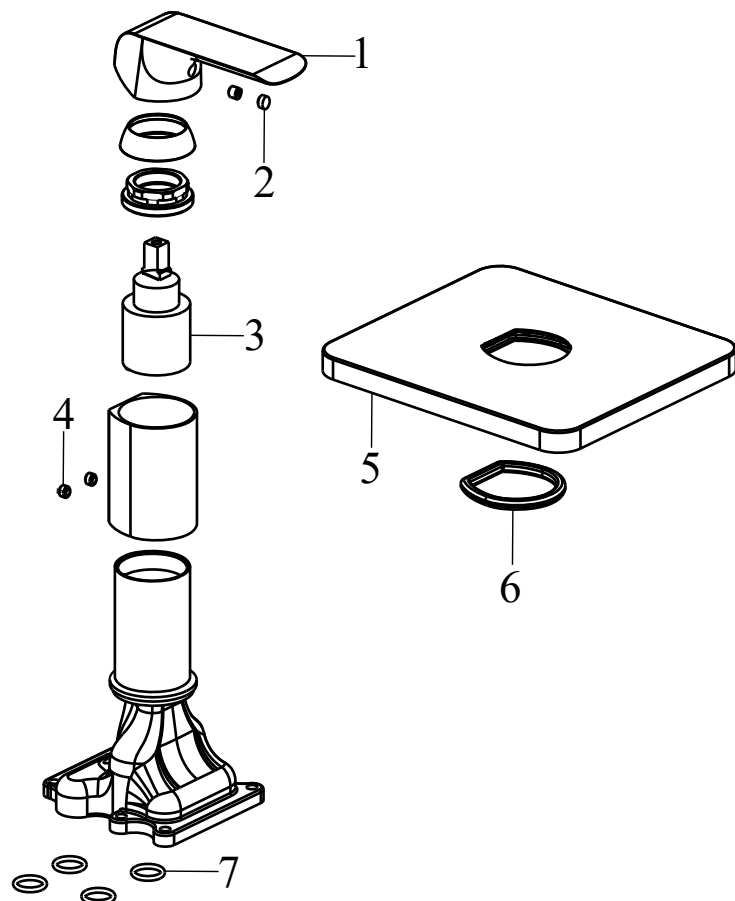

FL 066.20BL.O1.RB072

FL 066.20BL.O1.RB072 Concealed 1 way tap w/o body, black

SKU **X070180**

FL 066.20BL.O1.RB072 Concealed 1 way tap w/o body, black

No.	SKU	SPARE PART	Price excl. VAT	Price incl. VAT
1	X07P767	Handle 046		
2	X07P540	Screw cover 002		
3	X07P529	Cartridge 021		
4	X07P465	Allen screw 002		
5	X07P771	Cover 025		
6	X07P538	O-ring for cover plate for cartridge 005		
7	X07P539	O-ring 002