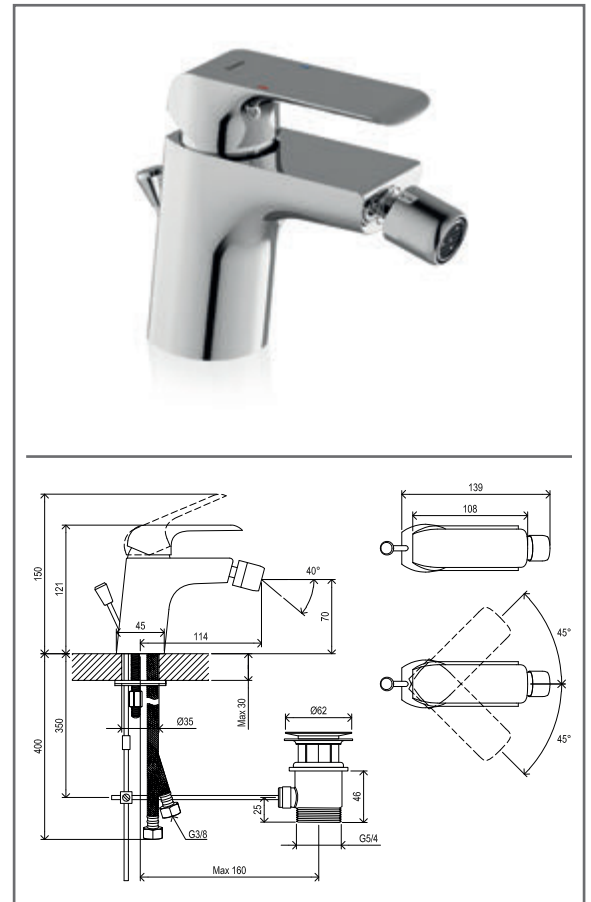

FL 055.00CR Bidet tap 120 mm with pop-up waste, chrome

No.	SKU	SPARE PART	Price excl. VAT	Price incl. VAT
1	X07P029	Screw cover - chrome		
2	X07P025	Pop-up waste		
3	X07P518	Handle 025		
4	X07P499	Fixing set 008		
5	X07P519	Cartridge 018		
6	X07P536	Aerator 021		
7	X07P301	Flexible house 450 mm 3/8" - hot		
8	X07P417	Flexible hose 450 mm 3/8' - cold