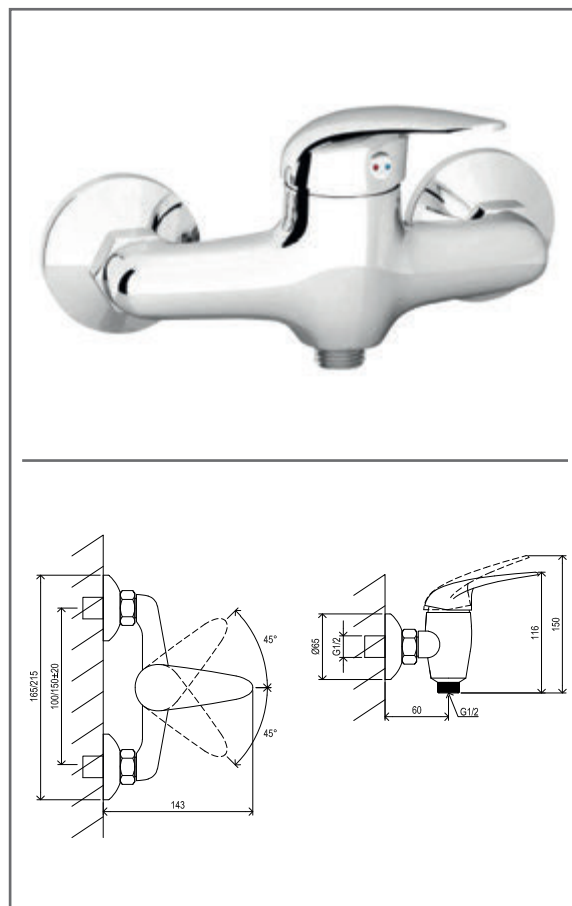

SN 032.00CR

SN 032.00CR Shower tap w/o set, chrom

SKU **X070006**

SN 032.00CR Shower tap w/o set, chrom

No.	SKU	SPARE PART	Price excl. VAT	Price incl. VAT
1	X07P040	Handle 003		
2	X07P041	Screw cover - H/C 002		
3	X07P042	Flange		
4	X07P054	Cartridge 003		
5	X07P050	Eccentric connectors with escutcheon		
6	X07P048	Filter packing 001		
7	X07P047	Connecting thread		
8	X07P049	Nut 001