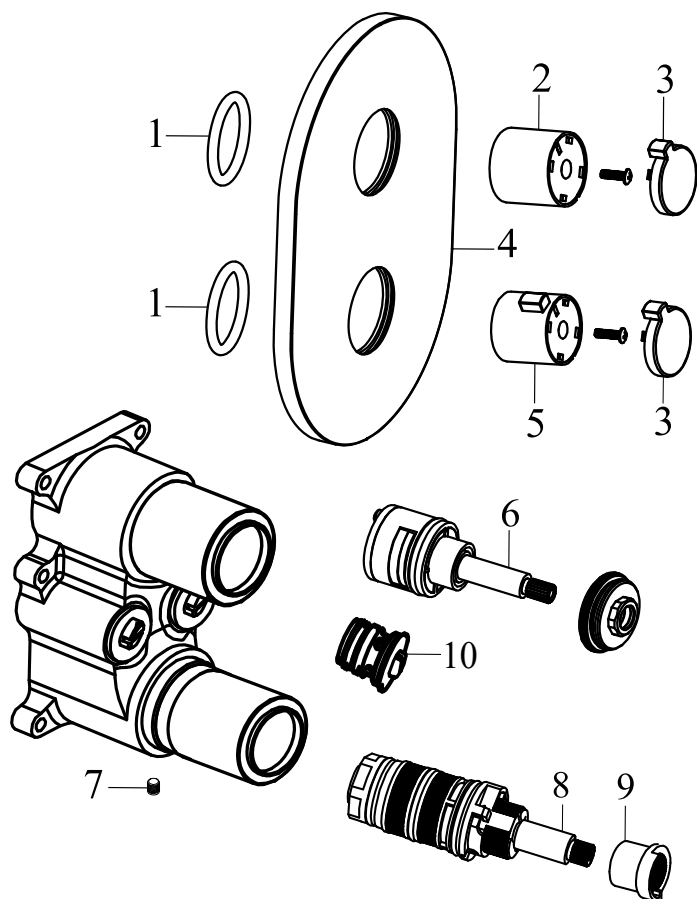

CR 067.00CR.O3.RB071

CR 067.00CR.O3.RB071 thermo con. 3-way tap with body, chrom

SKU **X070075**

CR 067.00CR.O3.RB071 thermo con. 3-way tap with body, chrom

No.	SKU	SPARE PART	Price excl. VAT	Price incl. VAT
1	X07P450	O-ring for cover plate for cartridge 004		
2	X07P475	Handle for switch (CR 067.00)		
3	X07P073	Cover for handle 01		
4	X07P401	Cover plate 011		
5	X07P078	Handle for thermostat cartridge		
6	X07P425	Switch 017		
7	X07P461	Allen screw 003		
8	X07P297	Thermostat cartridge 002		
9	X07P457	Stop ring 002		
10	X07P718	Valve nuts 001