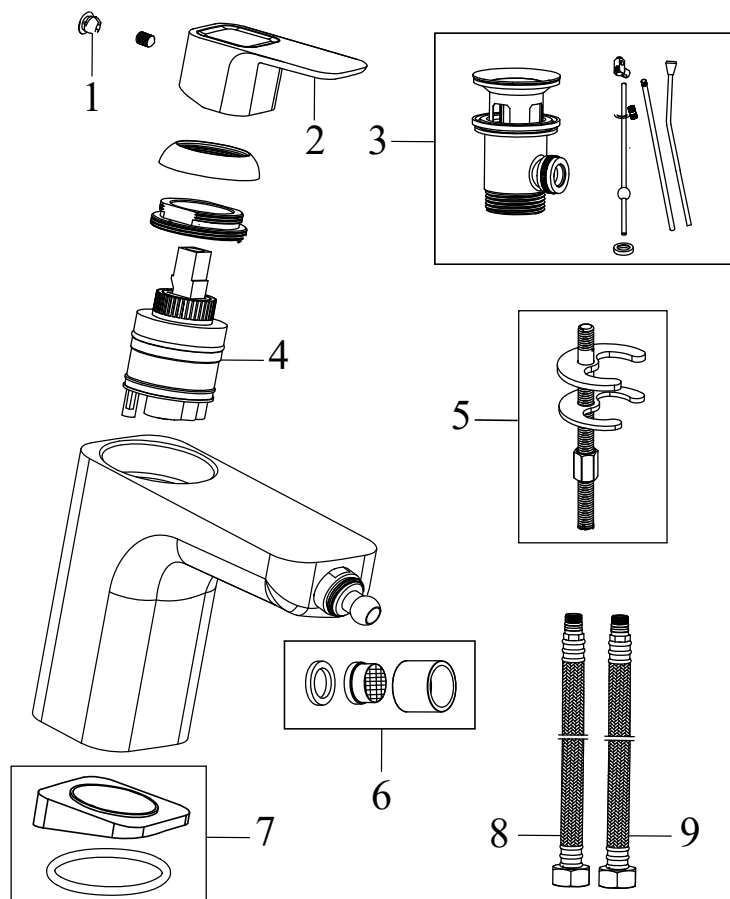

TD 055.00CR Bidet tap 145 mm with pop-up waste, chrome

SKU **X070067**

TD 055.00CR Bidet tap 145 mm with pop-up waste, chrome

No.	SKU	SPARE PART	Price excl. VAT	Price incl. VAT
1	X07P029	Screw cover - chrome		
2	X07P440	Handle 017		
3	X07P025	Pop-up waste		
4	X07P266	Cartridge 008		
5	X07P268	Fixing set 006		
6	X07P032	Aerator 001		
7	X07P267	Escutcheon with o-ring 002		
8	X07P301	Flexible house 450 mm 3/8" - hot		
9	X07P417	Flexible hose 450 mm 3/8" - cold