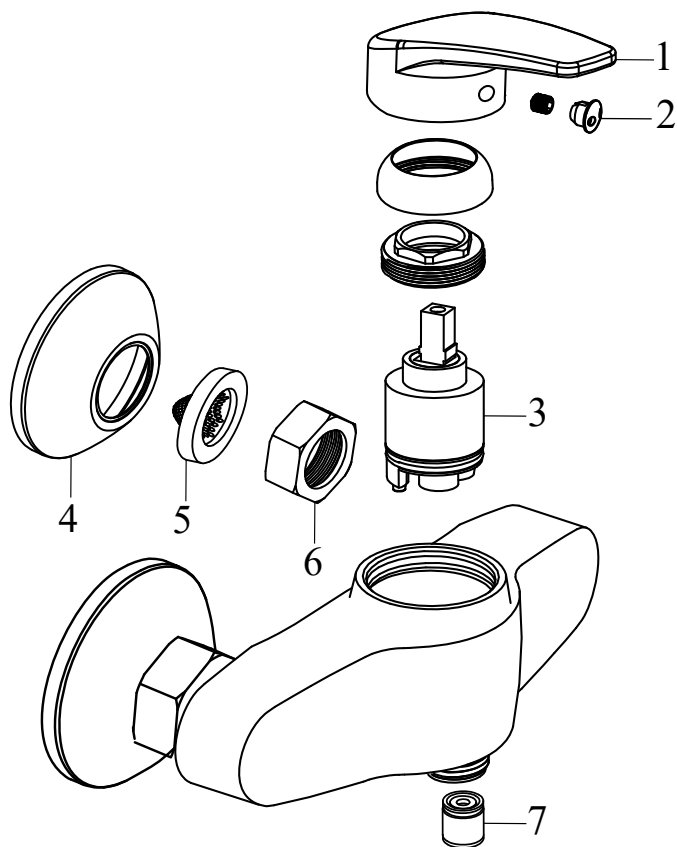

NO 032.00CR Shower tap w/o set, chrom

No.	SKU	SPARE PART	Price excl. VAT	Price incl. VAT
1	X07P021	Handle 002		
2	X07P028	Screw cover - H/C 001		
3	X07P031	Cartridge 002		
4	X07P312	Escutcheon 004		
5	X07P067	Filter packing 002		
6	X07P311	Nut 002		
7	X07P069	Check valve 001