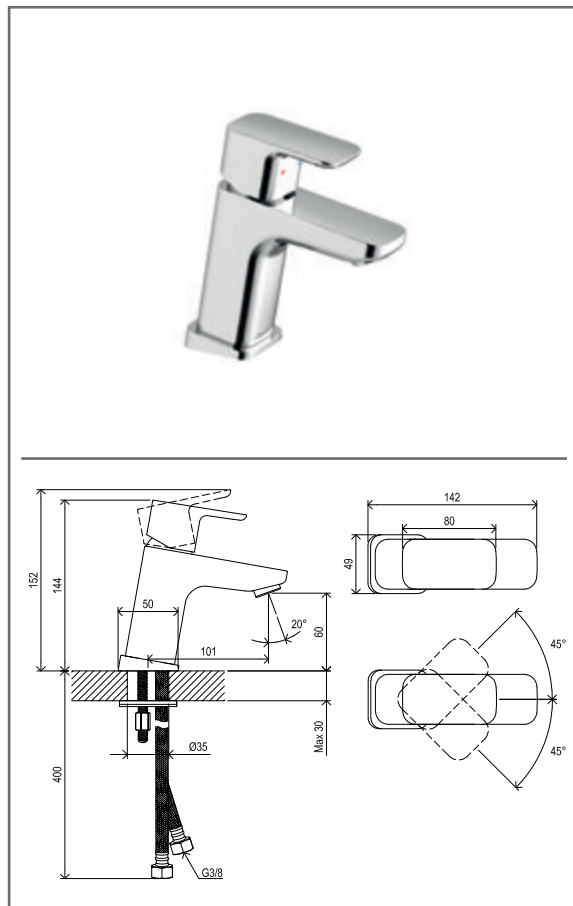

TD F 012.00CR Washbasin tap 144 mm w/o pop-up waste, chrome

SKU **X070127**

TD F 012.00CR Washbasin tap 144 mm w/o pop-up waste, chrome

No.	SKU	SPARE PART	Price excl. VAT	Price incl. VAT
1	X07P029	Screw cover - chrome		
2	X07P514	Handle 022		
3	X07P266	Cartridge 008		
4	X07P268	Fixing set 006		
5	X07P489	Aerator 014		
6	X07P267	Escutcheon with o-ring 002		
7	X07P301	Flexible house 450 mm 3/8" - hot		
8	X07P417	Flexible hose 450 mm 3/8' - cold