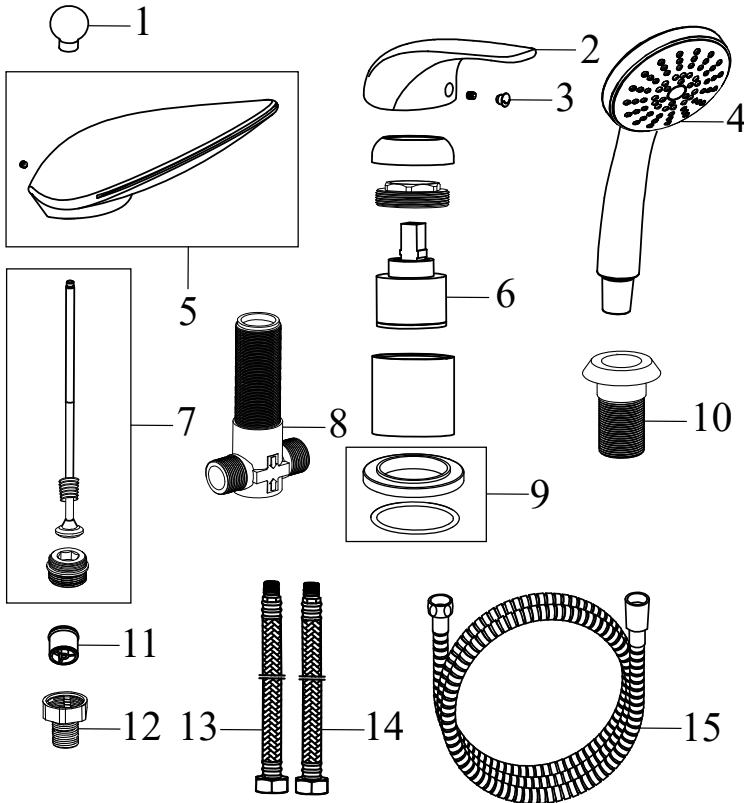

RS 025.00CR Bath 4-hole tap with set, waterfall, chrom

No.	SKU	SPARE PART	Price excl. VAT	Price incl. VAT
1	X07P260	Diverter knob 003		
2	X07P020	Handle 001		
3	X07P028	Screw cover - H/C 001		
4	X07P181	Hand shower 001		
5	X07P221	Waterfall outlet 001		
6	X07P030	Cartridge 001		
7	X07P261	Switch 010		
8	X07P185	Brass switch body		
9	X07P409	Escutcheon with o-ring 009		
10	X07P184	Shower holder 001		
11	X07P069	Check valve 001		
12	X07P183	Connecting thread		
13	X07P415	Flexible house 370 mm 3/8" - hot		
14	X07P036	Flexible house 370 mm 3/8" - cold		
15	X07P182	Shower hose 180 cm