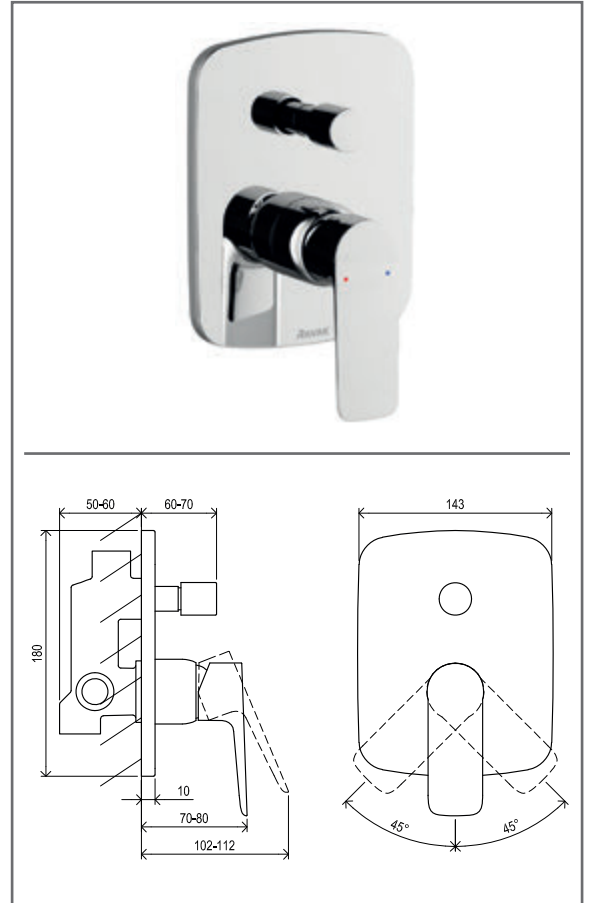

CL 061.00CR.O2

CL 061.00CR.O2 Concealed tap auto 2-way with body, chrom

SKU **X070086**

CL 061.00CR.O2 Concealed tap auto 2-way with body, chrom

No.	SKU	SPARE PART	Price excl. VAT	Price incl. VAT
1	X07P449	O-ring for cover plate for switch 003		
2	X07P450	O-ring for cover plate for cartridge 004		
3	X07P443	Cover plate 012		
4	X07P427	Switch 019		
5	X07P453	Diverter knob 007		
6	X07P423	Cartridge 015		
7	X07P431	Handle 008		
8	X07P029	Screw cover - chrome