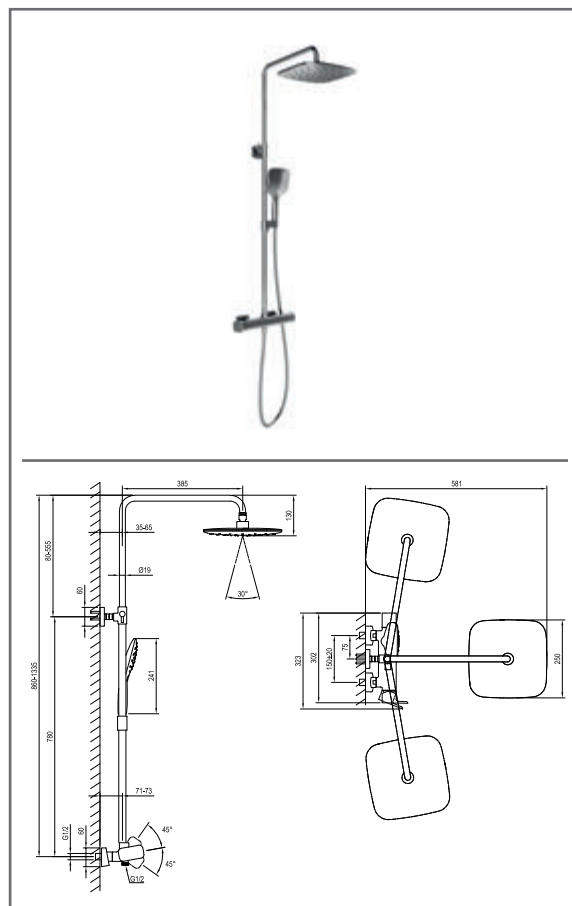

TD F 098.00CR Shower column, with set, chrom

No.	SKU	SPARE PART	Price excl. VAT	Price incl. VAT
1	X07P465	Allen screw 002		
2	X07P463	Sleeve		
3	X07P574	983.00CR Head shower ABS square, 250 mm, chrom		
4	X07P065	912.50CR Shower hose plastic 150 cm		
5	X07P222	Shower holder 001		
5	X07P348	958.00CR Hand shower Air, 3 functions, 120 mm, chrom		
6	X07P469	Escutcheon 005		
7	X07P029	Screw cover - chrome		
8	X07P514	Handle 022		
9	X07P522	Cartridge 019		
10	X07P474	Check valve 002		
11	X07P467	Nut 004		
12	X07P067	Filter packing 002		
13	X07P621	Flange cover 010		
14	X07P720	Diverter 026		
15	X07P473	Connecting piece 002		
16	X07P721	Diverter handle (TD F 098.00)		
17	X07P540	Screw cover 002		

Unmarked component cannot be purchased separately.