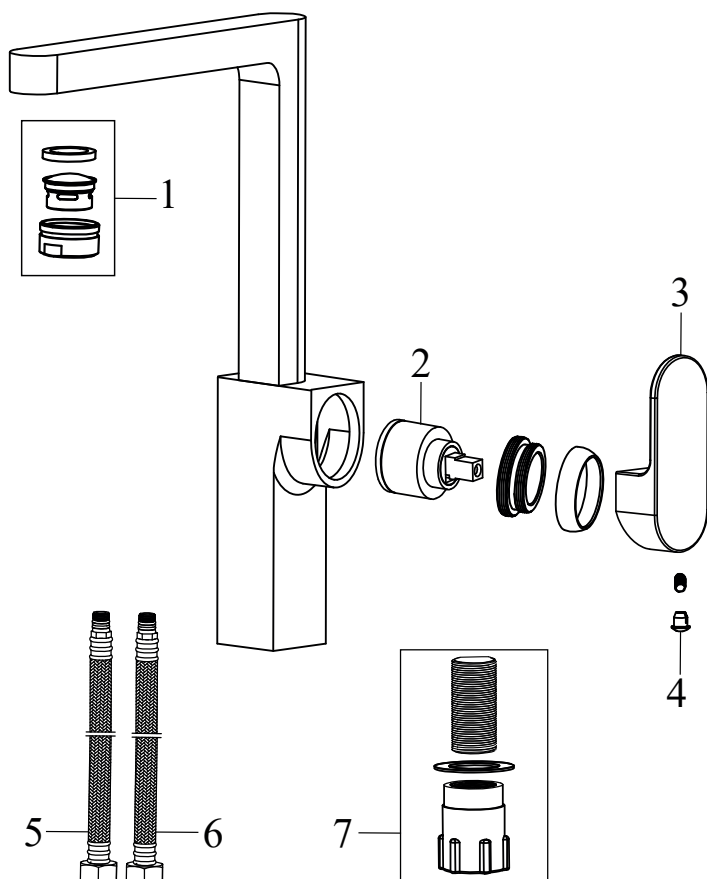

CR 016.00CR Washbasin/sink tap 265 mm, chrom

No.	SKU	SPARE PART	Price excl. VAT	Price incl. VAT
1	X07P494	Aerator 017		
2	X07P149	Cartridge 007		
3	X07P362	Handle 004		
4	X07P029	Screw cover - chrome		
5	X07P125	Flexible house 420 mm 3/8" - hot		
6	X07P416	Flexible hose 420 mm 3/8" - cold		
7	X07P142	Fixing set 004