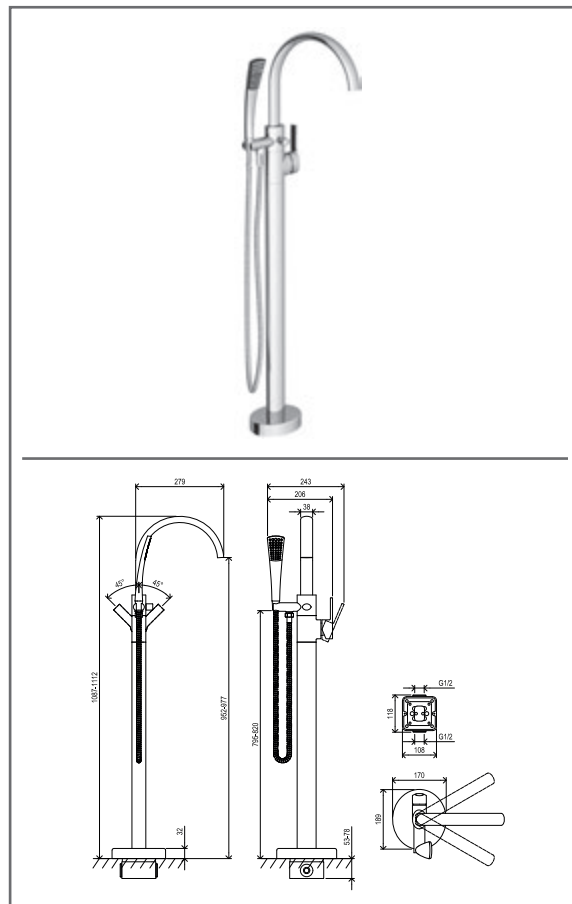

FM 080.00CR Floor bath standing tap, with set, chrom

No.	SKU	SPARE PART	Price excl. VAT	Price incl. VAT
1	X07P355	Spout 002		
2	X07P243	O-ring for aerator 002		
3	X07P244	Aerator 007		
4	X07P364	Screw cover 001		
5	X07P242	Diverter knob 002		
6	X07P240	Switch 009		
7	X07P069	Check valve 001		
8	X07P149	Cartridge 007		
9	X07P029	Screw cover - chrome		
10	X07P434	Handle 011		
11	X07P258	Hand shower 003		
12	X07P358	R-BOX		
13	X07P300	Shower hose 150 cm 001		
14	X07P281	Flexible house 695 mm 3/8" - hot		
15	X07P419	Flexible hose 695 mm 3/8" - cold		
16	X07P452	O-ring for cover plate 003		
17	X07P219	Cover plate 007		
18	X07P285	Locking ring		

Unmarked component cannot be purchased separately.