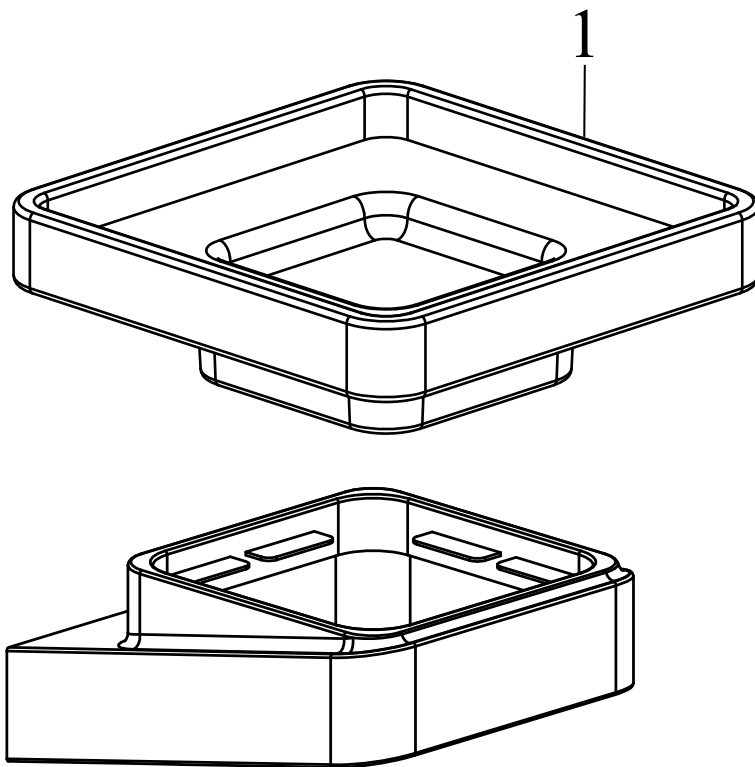

TD 200.00CR

TD 200.00CR Soap holder

SKU **X07P354**

TD 200.00CR Soap holder

No.	SKU	SPARE PART	Price excl. VAT	Price incl. VAT
1	X07P377	Soap dish 002