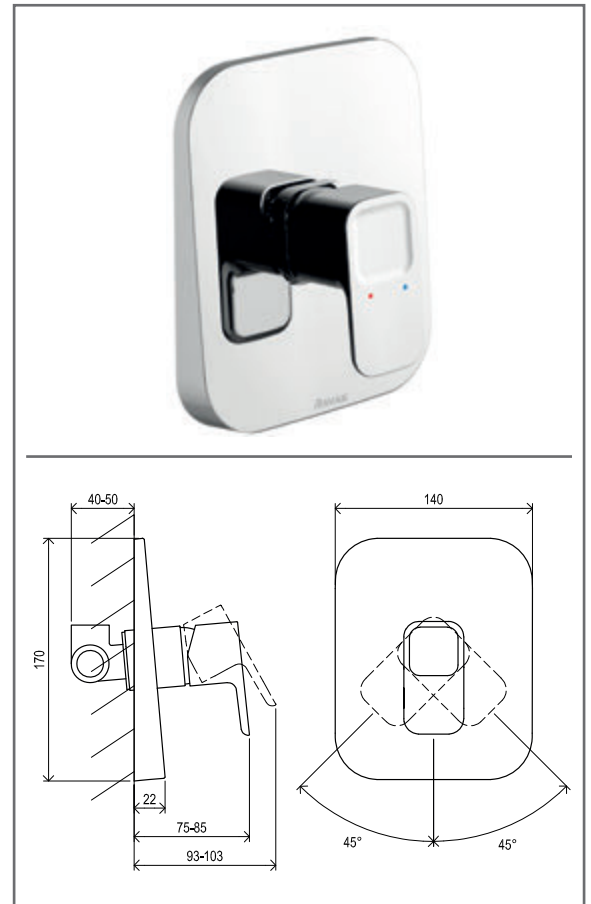

TD 062.00CR.01

TD 062.00CR.01 Concealed tap 1-way with body, chrome

SKU **X070069**

TD 062.00CR.01 Concealed tap 1-way with body, chrome

No.	SKU	SPARE PART	Price excl. VAT	Price incl. VAT
1	X07P272	O-ring for cover plate for cartridge 003		
2	X07P360	Cover plate 010		
3	X07P423	Cartridge 015		
4	X07P029	Screw cover - chrome		
5	X07P442	Handle 019