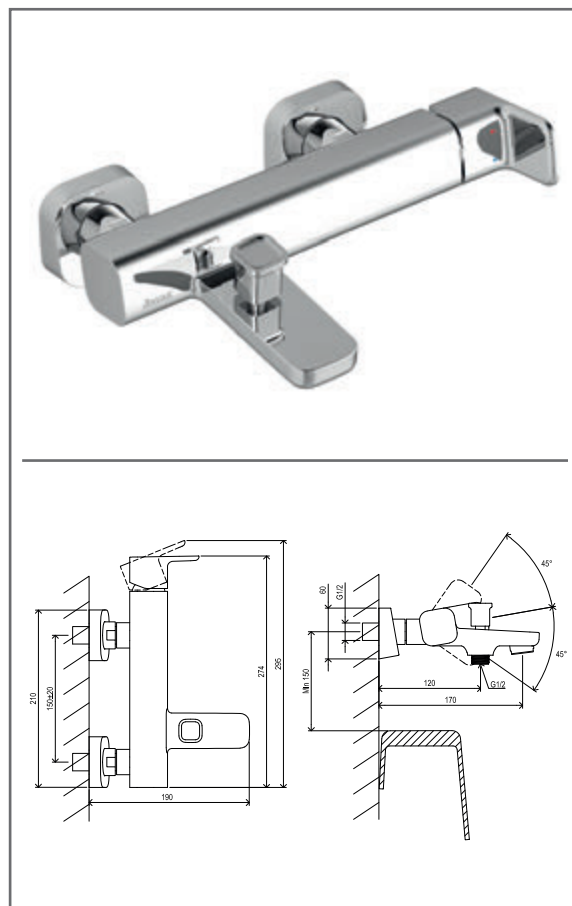

TD 022.00CR Bath tap w/o set, chrom

No.	SKU	SPARE PART	Price excl. VAT	Price incl. VAT
1	X07P270	Diverter knob 004		
2	X07P466	Nut 003		
3	X07P067	Filter packing 002		
4	X07P469	Escutcheon 005		
5	X07P490	Aerator 015		
6	X07P271	Switch 011		
7	X07P069	Check valve 001		
8	X07P149	Cartridge 007		
9	X07P440	Handle 017		
10	X07P029	Screw cover - chrome