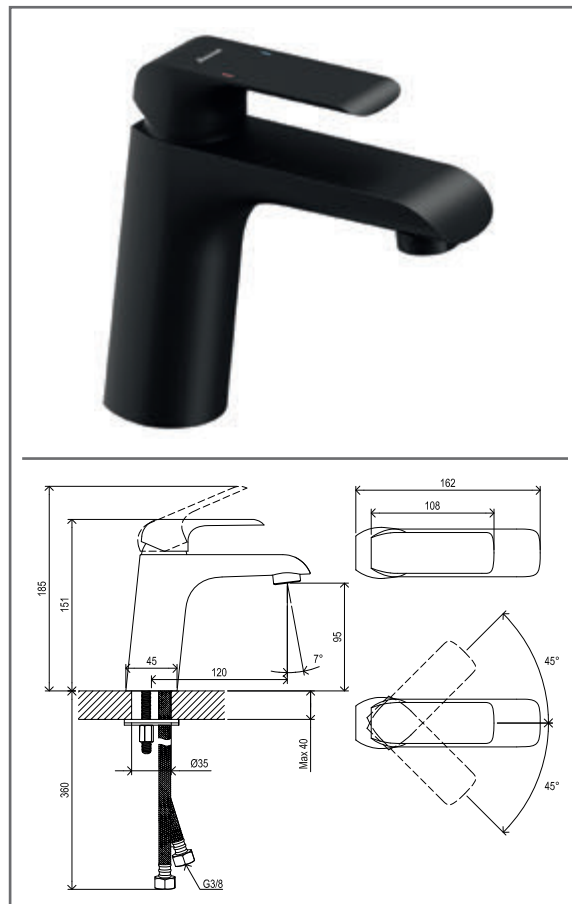

FL 014.20BL Washbasin tap 151 mm, w/o pop-up waste, black

No.	SKU	SPARE PART	Price excl. VAT	Price incl. VAT
1	X07P634	Screw cover black		
2	X07P748	Handle 043		
3	X07P499	Fixing set 008		
4	X07P519	Cartridge 018		
5	X07P301	Flexible house 450 mm 3/8" - hot		
6	X07P417	Flexible hose 450 mm 3/8' - cold		
7	X07P749	Aerator 031