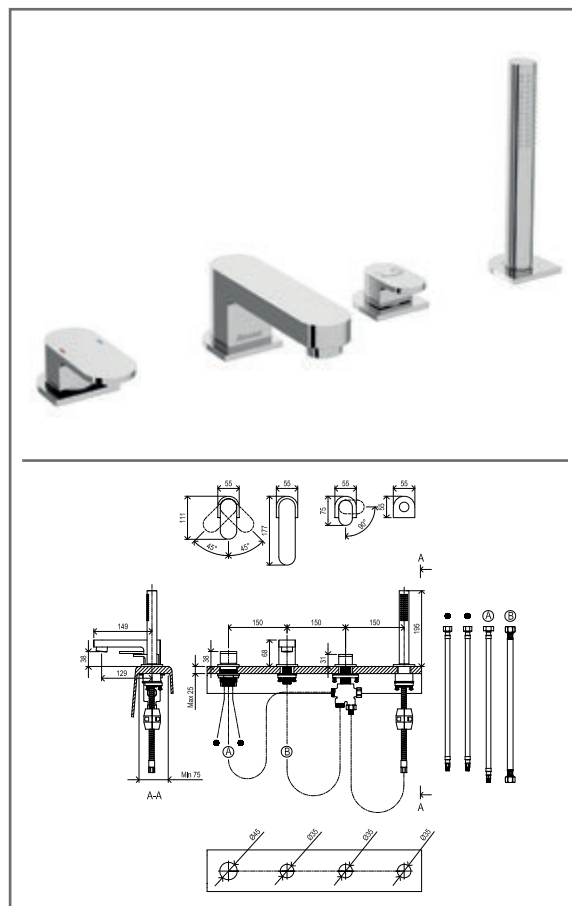

CR 026.00CR Bath 4-hole tap with set, with outlet, chrom

No.	SKU	SPARE PART	Price excl. VAT	Price incl. VAT
1	X07P362	Handle 004		
2	X07P029	Screw cover - chrome		
3	X07P149	Cartridge 007		
4	X07P406	Escutcheon with o-ring 006		
5	X07P722	Outlet 004		
6	X07P490	Aerator 015		
7	X07P723	Escutcheon with o-ring 021		
8	X07P540	Screw cover 002		
9	X07P433	Handle 010		
10	X07P407	Escutcheon with o-ring 007		
11	X07P274	Switch 012		
12	X07P368	957.10CR Hand shower round Air - 1 function, chrom		
13	X07P474	Check valve 002		
14	X07P183	Connecting thread		
15	X07P182	Shower hose 180 cm		
16	X07P460	Shower holder 002		
17	X07P415	Flexible house 370 mm 3/8' - hot		
18	X07P036	Flexible house 370 mm 3/8" - cold		

Unmarked component cannot be purchased separately.