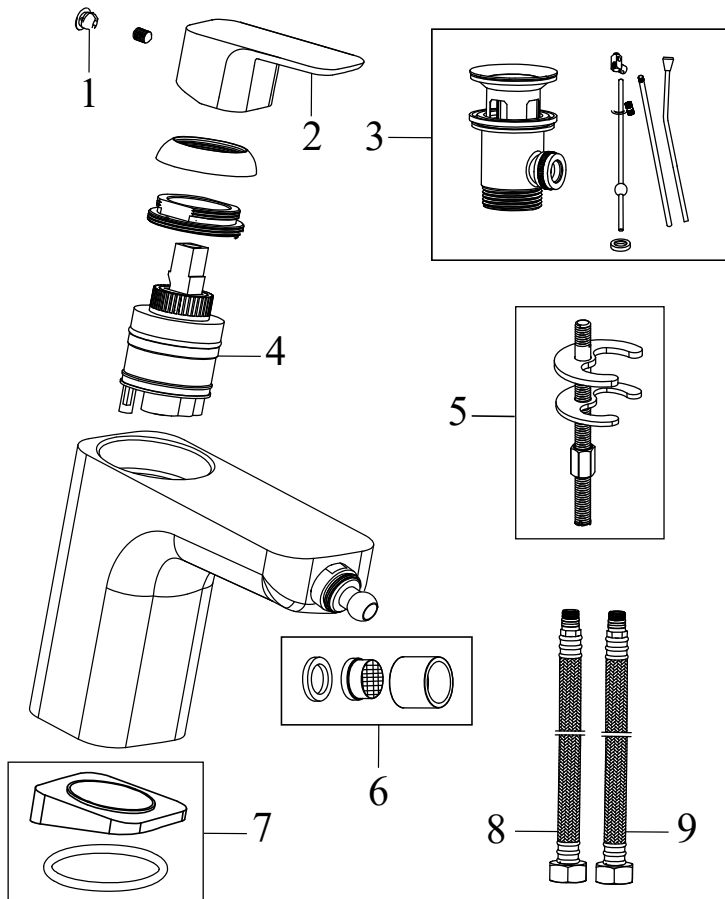

TD F 055.00CR Bidet tap 145 mm with pop-up waste, chrome

No.	SKU	SPARE PART	Price excl. VAT	Price incl. VAT
1	X07P029	Screw cover - chrome		
2	X07P514	Handle 022		
3	X07P025	Pop-up waste		
4	X07P266	Cartridge 008		
5	X07P268	Fixing set 006		
6	X07P032	Aerator 001		
7	X07P267	Escutcheon with o-ring 002		
8	X07P301	Flexible house 450 mm 3/8" - hot		
9	X07P417	Flexible hose 450 mm 3/8' - cold