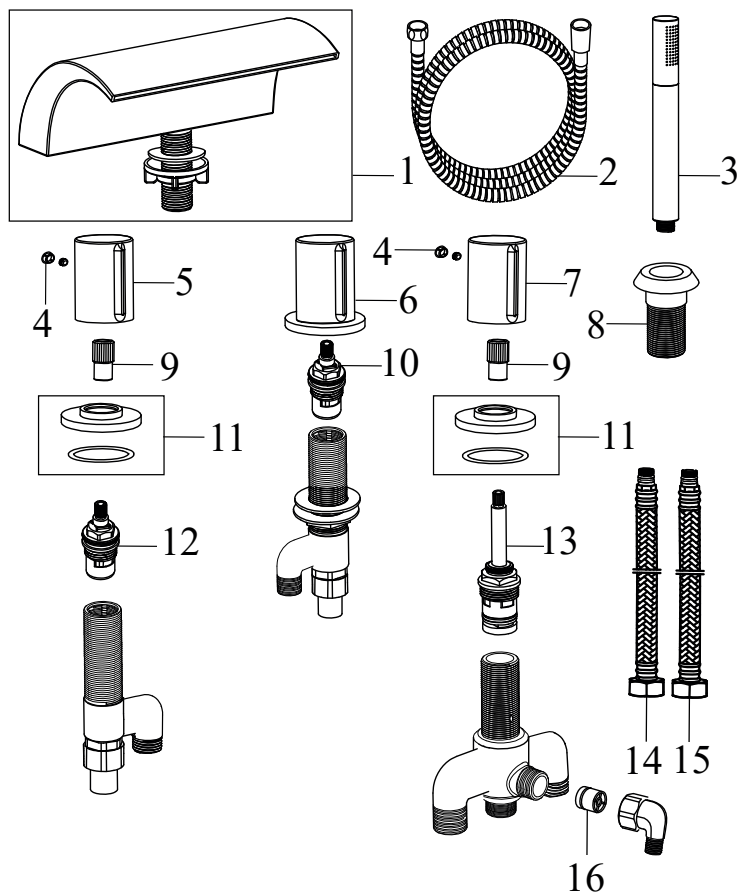

WF 025.00CR Bath 4-hole tap with set, waterfall, chrom

No.	SKU	SPARE PART	Price excl. VAT	Price incl. VAT
1	X07P365	Waterfall outlet 002		
2	X07P182	Shower hose 180 cm		
3	X07P368	957.10CR Hand shower round Air - 1 function, chrom		
4	X07P540	Screw cover 002		
5	X07P484	Handle - hot water		
6	X07P485	Handle - cold water		
7	X07P486	Handle for switch (WF)		
8	X07P184	Shower holder 001		
9	X07P472	Connecting piece 001		
10	X07P072	Cartridge 001		
11	X07P410	Escutcheon with o-ring 010		
12	X07P292	Cartridge 002		
13	X07P293	Switch 014		
14	X07P314	Flexible house 400 mm 3/8" - hot		
15	X07P418	Flexible hose 400 mm 3/8" - cold		
16	X07P069	Check valve 001