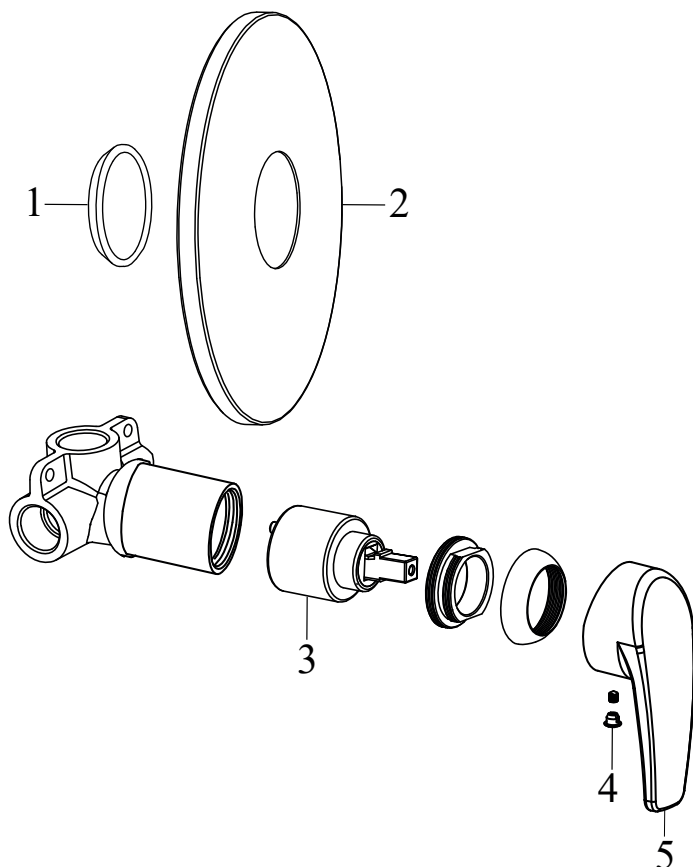

NO 062.00CR.01

NO 062.00CR.01 Concealed tap 1-way with body, chrome

SKU **X070021**

NO 062.00CR.01 Concealed tap 1-way with body, chrome

No.	SKU	SPARE PART	Price excl. VAT	Price incl. VAT
1	X07P136	O-ring for cover plate for cartridge 001		
2	X07P199	Cover plate 002		
3	X07P030	Cartridge 001		
4	X07P029	Screw cover - chrome		
5	X07P438	Handle 015