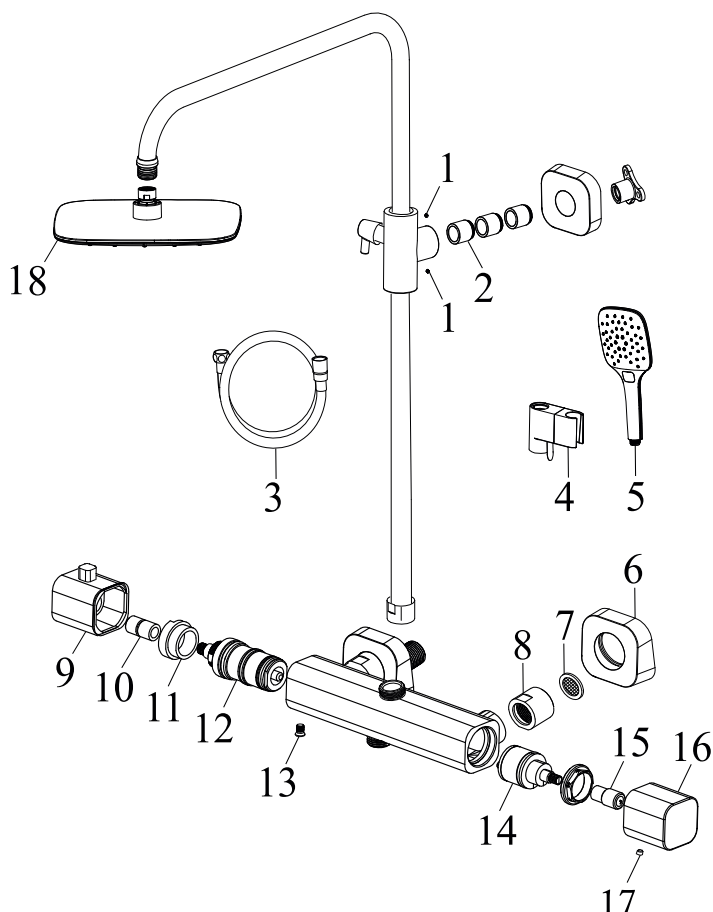

TD 091.00CR Thermostatic shower column, with set, chrom

SKU **X070103**

TD 091.00CR Thermostatic shower column, with set, chrom

No.	SKU	SPARE PART	Price excl. VAT	Price incl. VAT
1	X07P465	Allen screw 002		
2	X07P463	Sleeve		
3	X07P065	912.50CR Shower hose plastic 150 cm		
4	X07P222	Shower holder 001		
5	X07P348	958.00CR Hand shower Air, 3 functions, 120 mm, chrom		
6	X07P469	Escutcheon 005		
7	X07P067	Filter packing 002		
8	X07P467	Nut 004		
9	X07P544	Handle for thermostat cartridge (TD F 033.00, TD F 091.00)		
10	X07P473	Connecting piece 002		
11	X07P080	Stop ring 001		
12	X07P081	Thermostat cartridge 001		
13	X07P130	Screw		
14	X07P120	Switch 005		
15	X07P472	Connecting piece 001		
16	X07P546	Handle for switch (TD F 091.00)		
17	X07P540	Screw cover 002		
18	X07P574	983.00CR Head shower ABS square, 250 mm, chrom		

Unmarked component cannot be purchased separately.