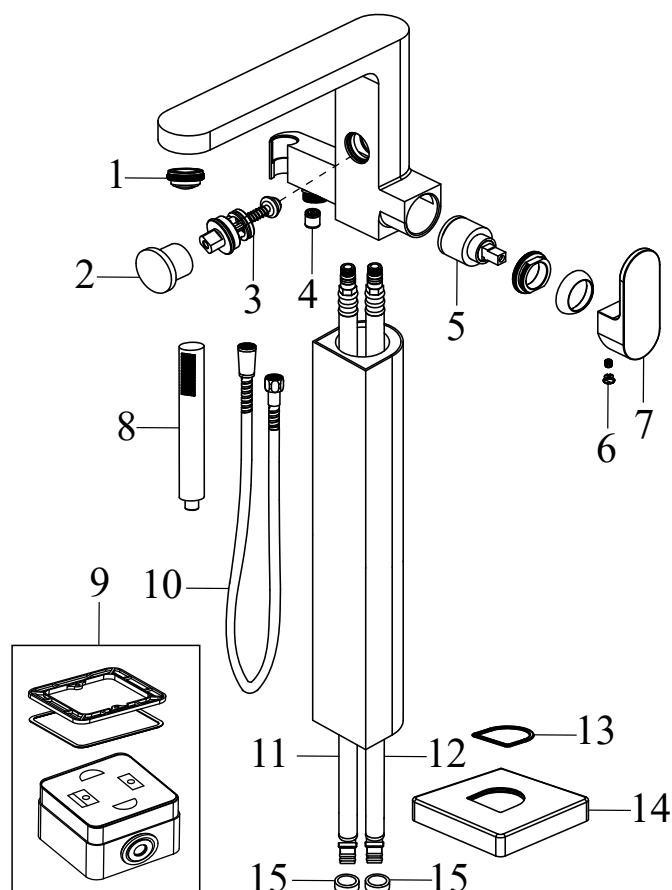

CR 080.00CR Floor bath tap, Chrome, with set, chrom

No.	SKU	SPARE PART	Price excl. VAT	Price incl. VAT
1	X07P493	Aerator 016		
2	X07P455	Diverter knob 009		
3	X07P290	Switch 013		
4	X07P069	Check valve 001		
5	X07P149	Cartridge 007		
6	X07P029	Screw cover - chrome		
7	X07P362	Handle 004		
8	X07P368	957.10CR Hand shower round Air - 1 function, chrom		
9	X07P358	R-BOX		
10	X07P300	Shower hose 150 cm 001		
11	X07P411	Flexible house 780 mm 3/8' - hot		
12	X07P412	Flexible house 780 mm 3/8' - cold		
13	X07P451	O-ring for cover plate 002		
14	X07P446	Cover plate 015		
15	X07P285	Locking ring