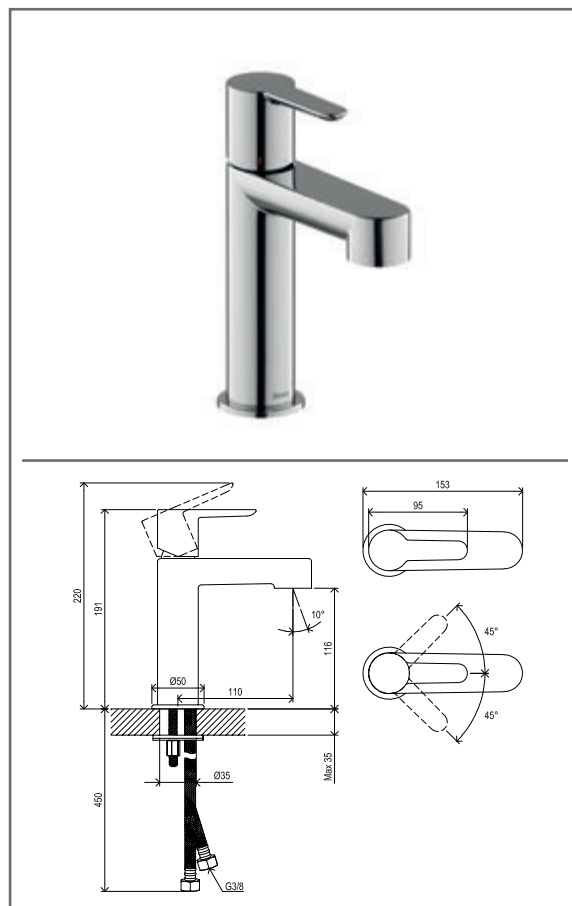

PU 014.00CR Washbasin tap 191 mm, w/o pop-up waste, chrom

SKU **X070113**

PU 014.00CR Washbasin tap 191 mm, w/o pop-up waste, chrom

No.	SKU	SPARE PART	Price excl. VAT	Price incl. VAT
1	X07P029	Screw cover - chrome		
2	X07P495	Handle 020		
3	X07P499	Fixing set 008		
4	X07P496	Cartridge 016		
5	X07P498	Aerator 018		
6	X07P500	Aerator wrench 02		
7	X07P301	Flexible house 450 mm 3/8" - hot		
8	X07P417	Flexible hose 450 mm 3/8' - cold		
9	X07P497	Escutcheon with o-ring 011