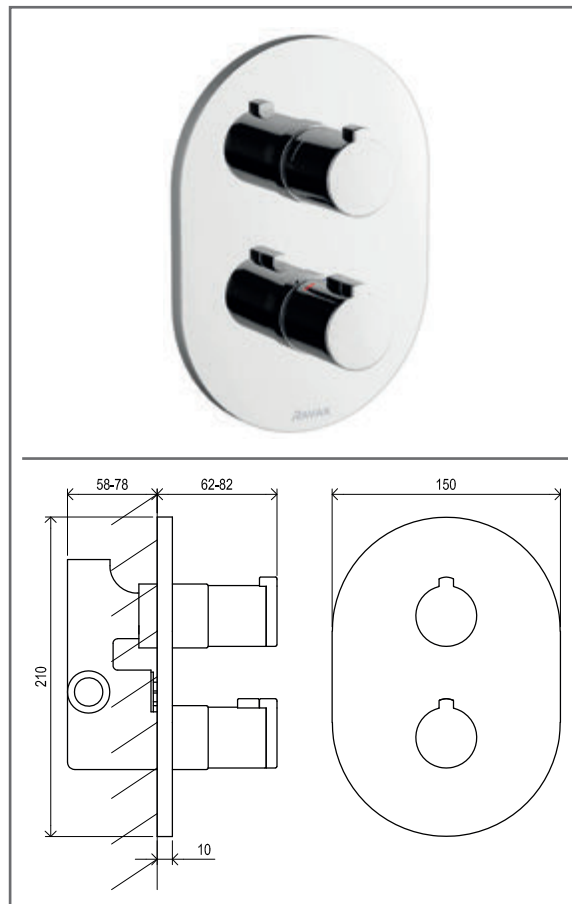

CR 064.00CR.01 thermo con. 1-way tap with body, chrom

SKU **X070095**

CR 064.00CR.01 thermo con. 1-way tap with body, chrom

No.	SKU	SPARE PART	Price excl. VAT	Price incl. VAT
1	X07P450	O-ring for cover plate for cartridge 004		
2	X07P134	Handle for switch (CR 064.00)		
3	X07P073	Cover for handle 01		
4	X07P333	Cover plate 008		
5	X07P078	Handle for thermostat cartridge		
6	X07P133	Switch 007		
7	X07P297	Thermostat cartridge 002		
8	X07P457	Stop ring 002