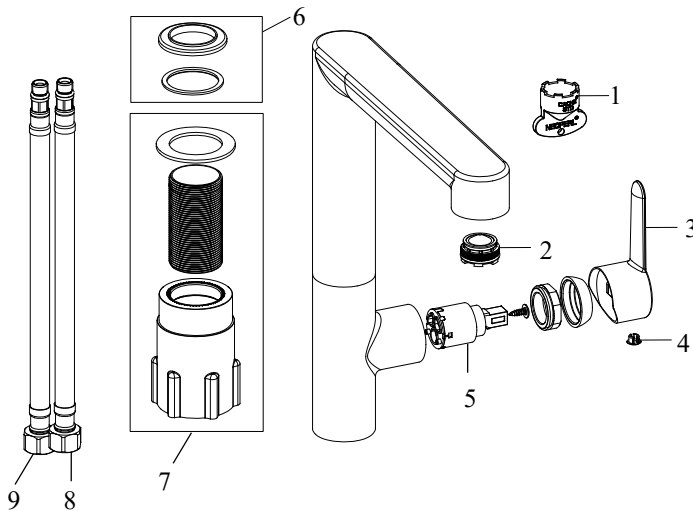

PU 016.20BL Washbasin/sink tap 270 mm, black

No.	SKU	SPARE PART	Price excl. VAT	Price incl. VAT
1	X07P500	Aerator wrench 02		
2	X07P505	Aerator 019		
3	X07P726	Handle 047		
4	X07P634	Screw cover black		
5	X07P593	Cartridge 022		
6	X07P725	Escutcheon with o-ring 017		
7	X07P142	Fixing set 004		
8	X07P301	Flexible house 450 mm 3/8" - hot		
9	X07P417	Flexible hose 450 mm 3/8" - cold