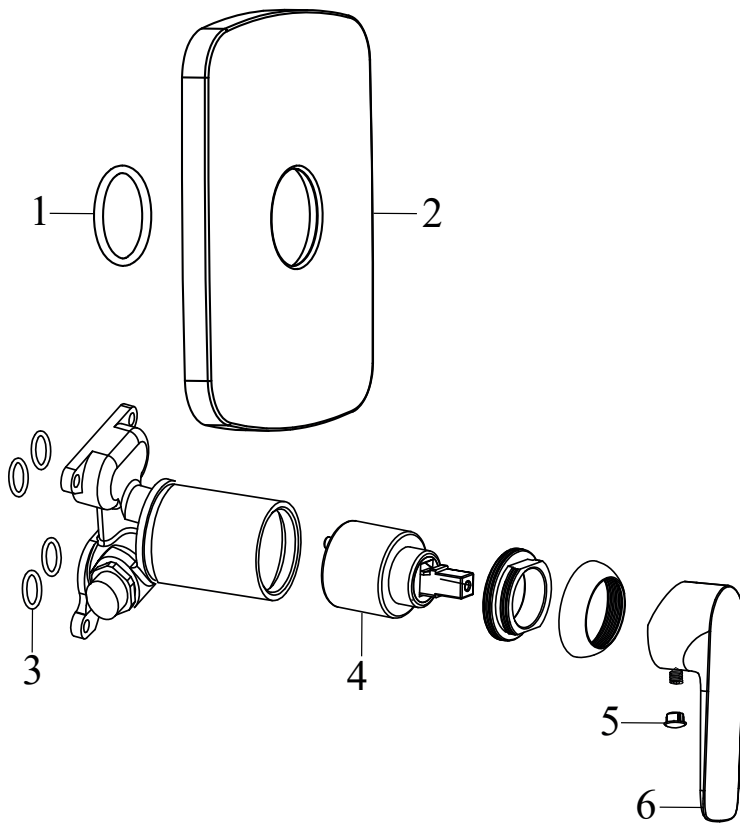

CL 066.00CR.O1.RB070

CL 066.00CR.O1.RB070 Concealed 1 way tap w/o body, chrom

SKU **X070089**

CL 066.00CR.O1.RB070 Concealed 1 way tap w/o body, chrom

No.	SKU	SPARE PART	Price excl. VAT	Price incl. VAT
1	X07P450	O-ring for cover plate for cartridge 004		
2	X07P444	Cover plate 013		
3	X07P121	O-ring 001		
4	X07P400	Cartridge 014		
5	X07P029	Screw cover - chrome		
6	X07P431	Handle 008