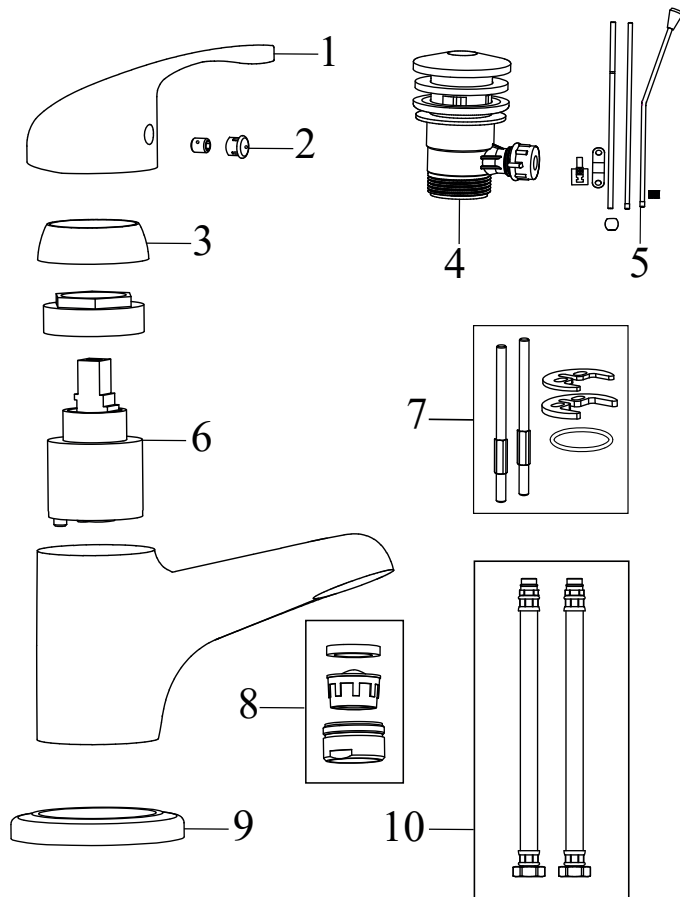

SN 011.00CR Washbasin tap 111 mm with pop-up waste, chrome

No.	SKU	SPARE PART	Price excl. VAT	Price incl. VAT
1	X07P040	Handle 003		
2	X07P041	Screw cover - H/C 002		
3	X07P042	Flange		
4	X07P058	Pop-up waste		
5	X07P059	Pull rod		
6	X07P054	Cartridge 003		
7	X07P044	Fixing set 002		
8	X07P045	Aerator 004		
9	X07P043	Escutcheon with o-ring		
10	X07P055	Flexible house 350 mm 3/8"