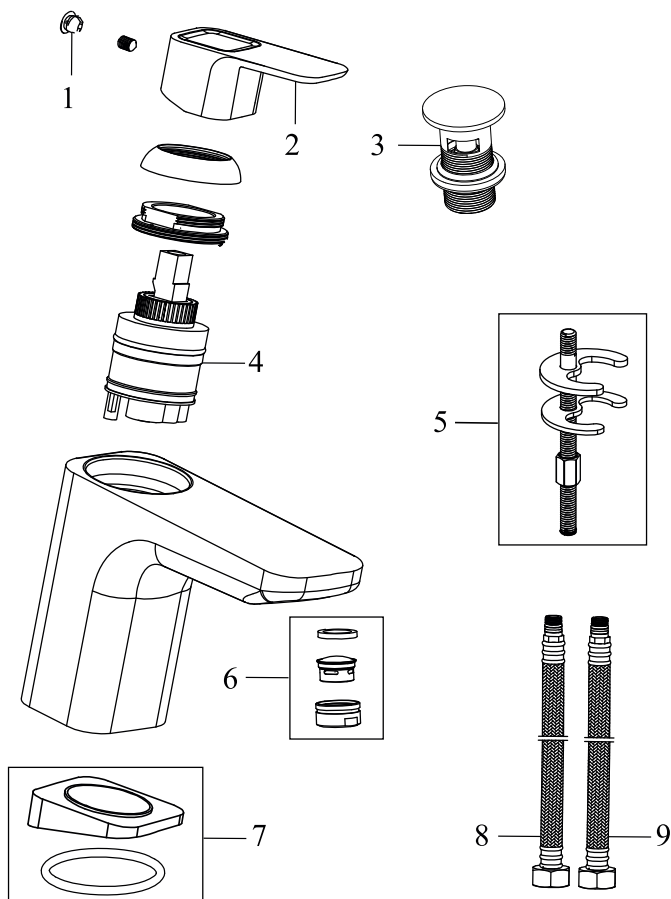

TD F 011.20BL Wash. tap 144 mm with click-clack, black

SKU **X070147**

TD F 011.20BL Wash. tap 144 mm with click-clack, black

No.	SKU	SPARE PART	Price excl. VAT	Price incl. VAT
1	X07P634	Screw cover black		
2	X07P611	Handle 035		
3	X07P614	Outlet 005		
4	X07P266	Cartridge 008		
5	X07P268	Fixing set 006		
6	X07P630	Aerator 026		
7	X07P612	Escutcheon with o-ring 016		
8	X07P301	Flexible house 450 mm 3/8" - hot		
9	X07P417	Flexible hose 450 mm 3/8' - cold