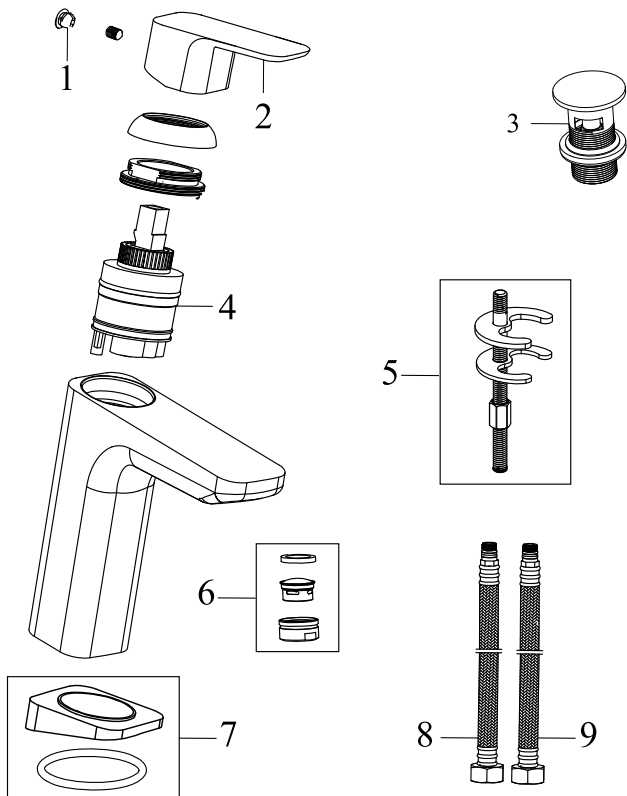

TD F 012.20BL Washbasin tap 144 mm w/o pop-up waste, black

SKU **X070148**

**TD F 012.20BL Washbasin tap 144 mm w/o pop-up waste, black**

No.	SKU	SPARE PART	Price excl. VAT	Price incl. VAT
1	X07P634	Screw cover black		
2	X07P629	Handle 036		
3	X07P266	Cartridge 008		
4	X07P268	Fixing set 006		
5	X07P630	Aerator 026		
6	X07P612	Escutcheon with o-ring 016		
7	X07P301	Flexible hose 450 mm 3/8" - hot		
8	X07P417	Flexible hose 450 mm 3/8" - cold		