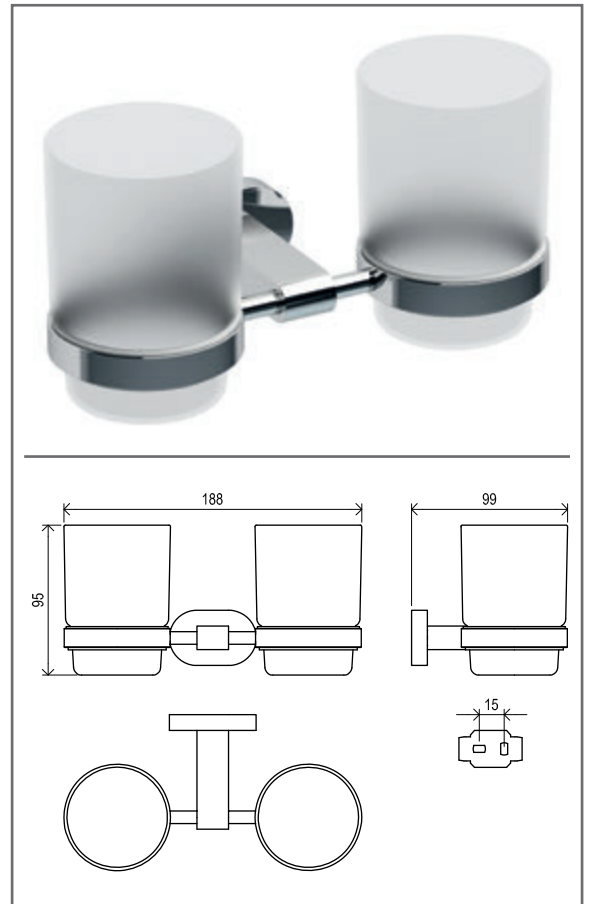

## CR 210.00CR Single cup holder (glass)

No.	SKU	SPARE PART	Price excl. VAT	Price incl. VAT
1	X07P208	Cup 001		
2	X07P220	Support element		
3	X07P248	Escutcheon with Ravak logo		
4	X07P246	Screw		
5	X07P250	Plastic insert		