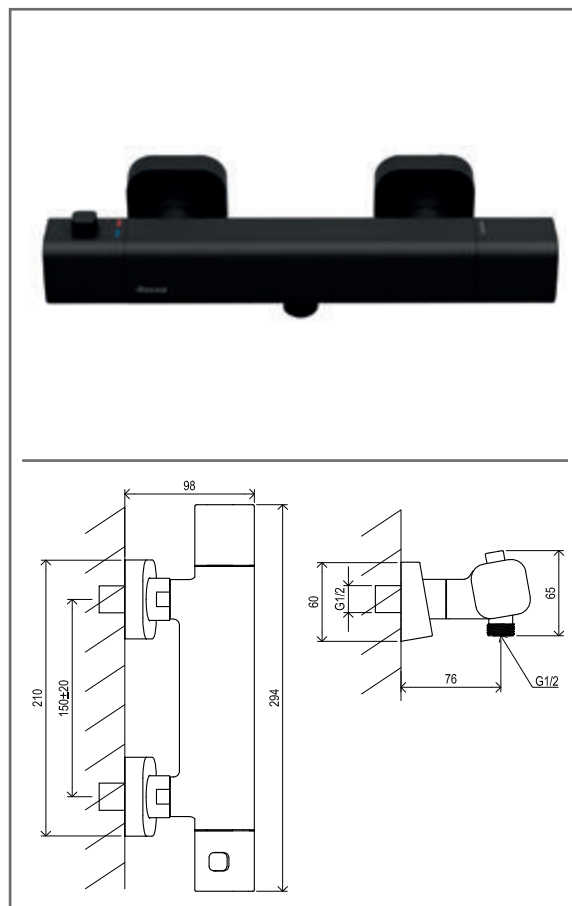

TD F 033.20BL Thermostatic shower tap w/o set, black

No.	SKU	SPARE PART	Price excl. VAT	Price incl. VAT
1	X07P621	Flange cover 010		
2	X07P067	Filter packing 002		
3	X07P622	Nut 008		
4	X07P625	Handle for thermostati cartridge (TD F 033.20, TD F 091.2)		
5	X07P473	Connecting piece 002		
6	X07P080	Stop ring 001		
7	X07P081	Thermostat cartridge 001		
8	X07P647	Safety screw 002		
9	X07P072	Cartridge 001		
10	X07P472	Connecting piece 001		
11	X07P623	Handle for switch (TD F 091.20)		
12	X07P540	Screw cover 002