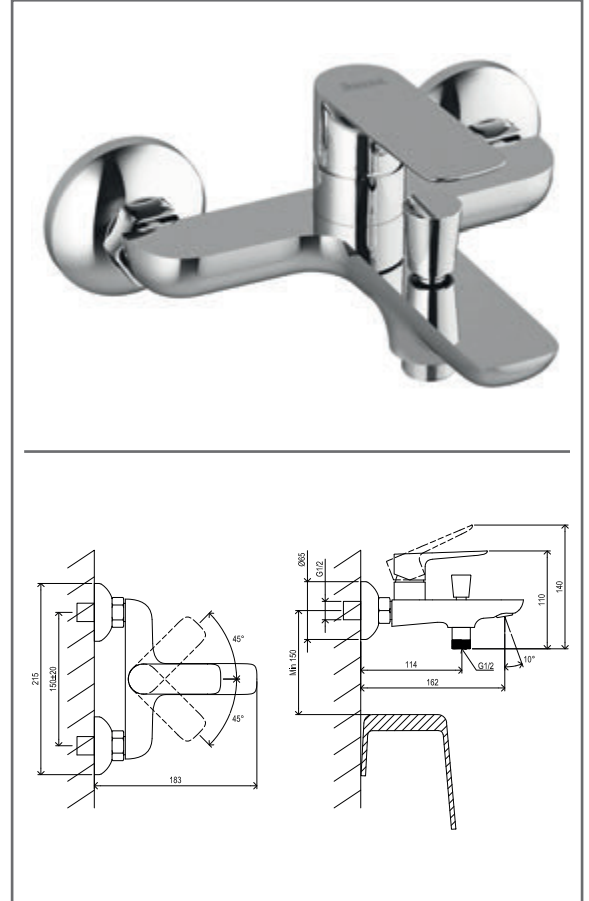

CL 022.00CR

CL 022.00CR Bath tap w/o set, chrom

SKU **X070083**

CL 022.00CR Bath tap w/o set, chrom

No.	SKU	SPARE PART	Price excl. VAT	Price incl. VAT
1	X07P430	Handle 007		
2	X07P028	Screw cover - H/C 001		
3	X07P308	Cartridge 012		
4	X07P309	Diverter knob 006		
5	X07P312	Escutcheon 004		
6	X07P067	Filter packing 002		
7	X07P311	Nut 002		
8	X07P289	Aerator 009		
9	X07P271	Switch 011		
10	X07P069	Check valve 001