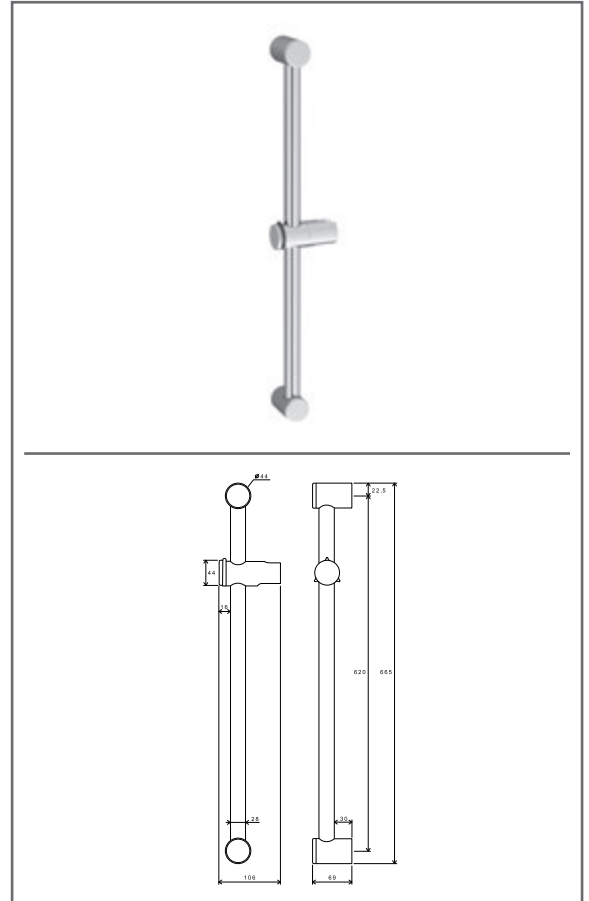

972.00CR Sliding shower bar - 60 cm, chrom

SKU **X07P012**

972.00CR Sliding shower bar - 60 cm, chrom

No.	SKU	SPARE PART	Price excl. VAT	Price incl. VAT
1	X07P369	Escutcheon		
2	X07P402	Shower holder 003