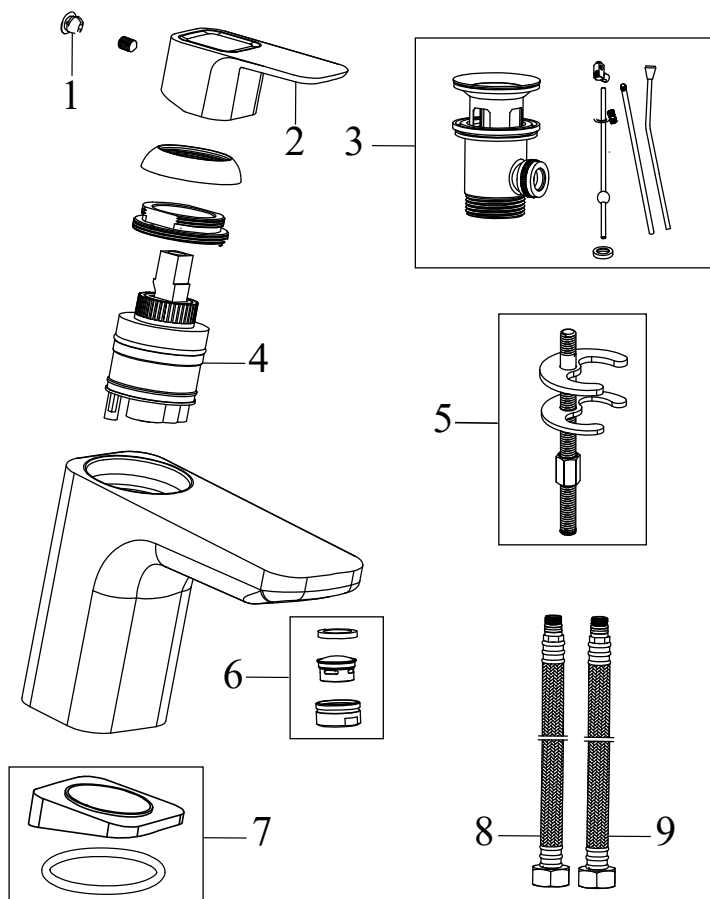

TD 011.00CR Washbasin tap 144 mm with pop-up waste, chrome

SKU **X070063**

TD 011.00CR Washbasin tap 144 mm with pop-up waste, chrome

No.	SKU	SPARE PART	Price excl. VAT	Price incl. VAT
1	X07P029	Screw cover - chrome		
2	X07P440	Handle 017		
3	X07P025	Pop-up waste		
4	X07P266	Cartridge 008		
5	X07P268	Fixing set 006		
6	X07P489	Aerator 014		
7	X07P267	Escutcheon with o-ring 002		
8	X07P301	Flexible hose 450 mm 3/8" - hot		
9	X07P417	Flexible hose 450 mm 3/8" - cold