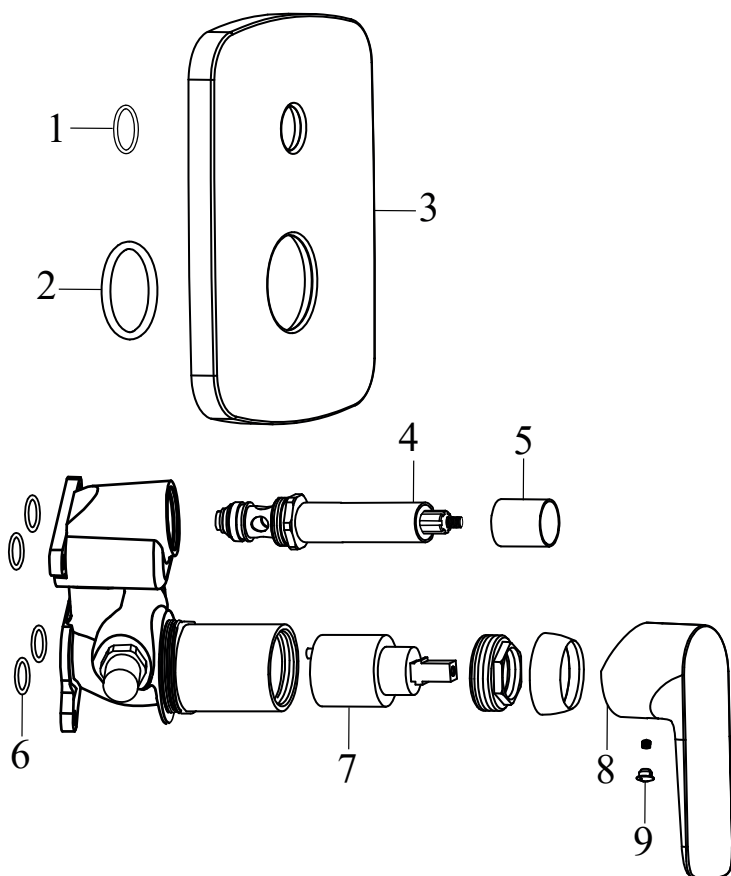

CL 065.00CR.O2.RB070

CL 065.00CR.O2.RB070 Con. 2-way tap w/o body, set, chrom

SKU **X070088**

CL 065.00CR.O2.RB070 Con. 2-way tap w/o body, set, chrom

No.	SKU	SPARE PART	Price excl. VAT	Price incl. VAT
1	X07P449	O-ring for cover plate for switch 003		
2	X07P450	O-ring for cover plate for cartridge 004		
3	X07P443	Cover plate 012		
4	X07P122	Switch 006		
5	X07P453	Diverter knob 007		
6	X07P121	O-ring 001		
7	X07P400	Cartridge 014		
8	X07P431	Handle 008		
9	X07P029	Screw cover - chrome