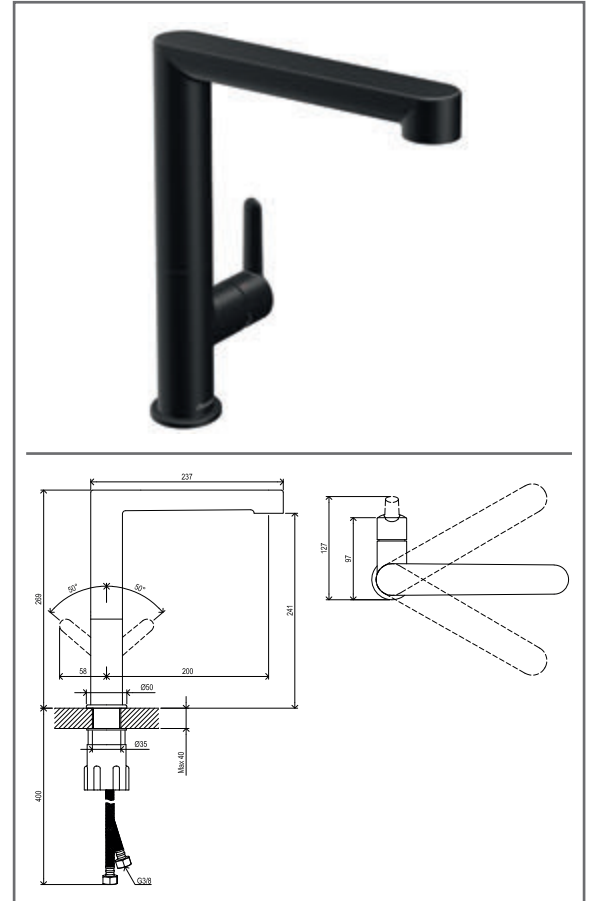

PU 016.20BL Washbasin/sink tap 270 mm, black

No.	SKU	SPARE PART	Price excl. VAT	Price incl. VAT
1	X07P500	Aerator wrench 02		
2	X07P505	Aerator 019		
3	X07P726	Handle 047		
4	X07P634	Screw cover black		
5	X07P593	Cartridge 022		
6	X07P725	Escutcheon with o-ring 017		
7	X07P142	Fixing set 004		
8	X07P301	Flexible house 450 mm 3/8" - hot		
9	X07P417	Flexible hose 450 mm 3/8" - cold