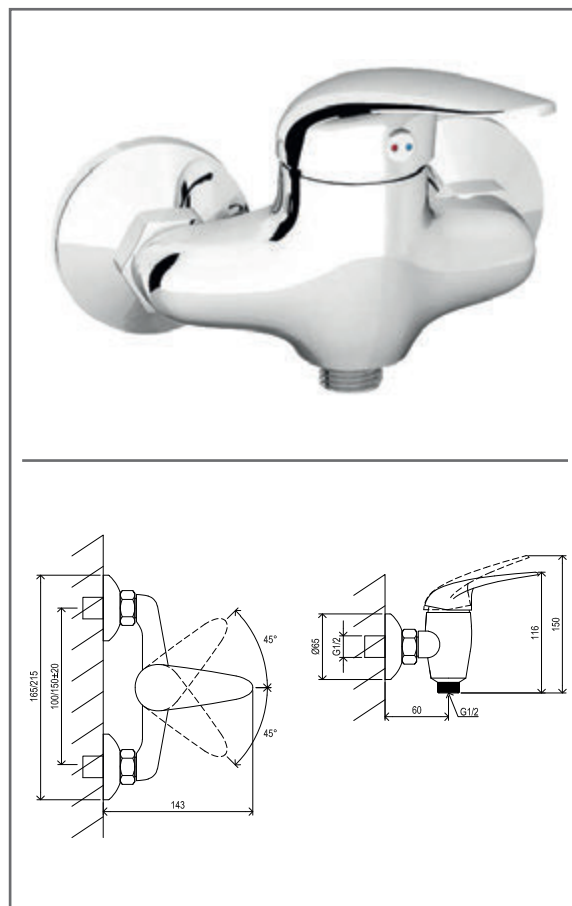

SN 032.00CR/100

SN 032.00CR/100 Shower tap w/o set, chrom

SKU **X070005**

SN 032.00CR/100 Shower tap w/o set, chrom

No.	SKU	SPARE PART	Price excl. VAT	Price incl. VAT
1	X07P040	Handle 003		
2	X07P041	Screw cover - H/C 002		
3	X07P042	Flange		
4	X07P054	Cartridge 003		
5	X07P050	Eccentric connectors with escutcheon		
6	X07P048	Filter packing 001		
7	X07P047	Connecting thread		
8	X07P049	Nut 001