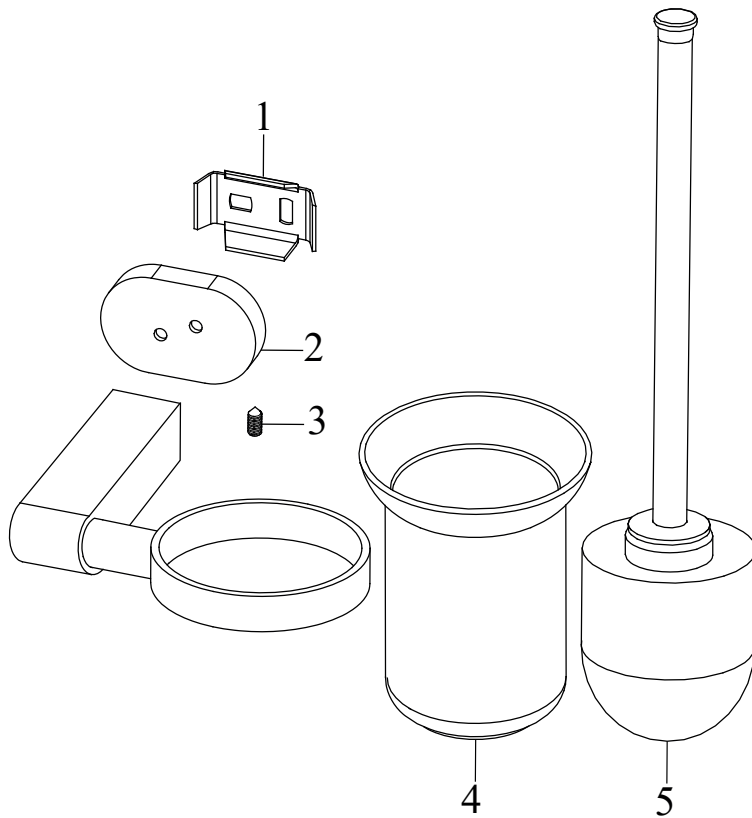

CR 410.00CR

CR 410.00CR Toilet brush holder (glass)

SKU **X07P196**

CR 410.00CR Toilet brush holder (glass)

No.	SKU	SPARE PART	Price excl. VAT	Price incl. VAT
1	X07P220	Support element		
2	X07P248	Escutcheon with Ravak logo		
3	X07P246	Screw		
4	X07P212	Glass cup 001		
5	X07P209	Stick with brush 001