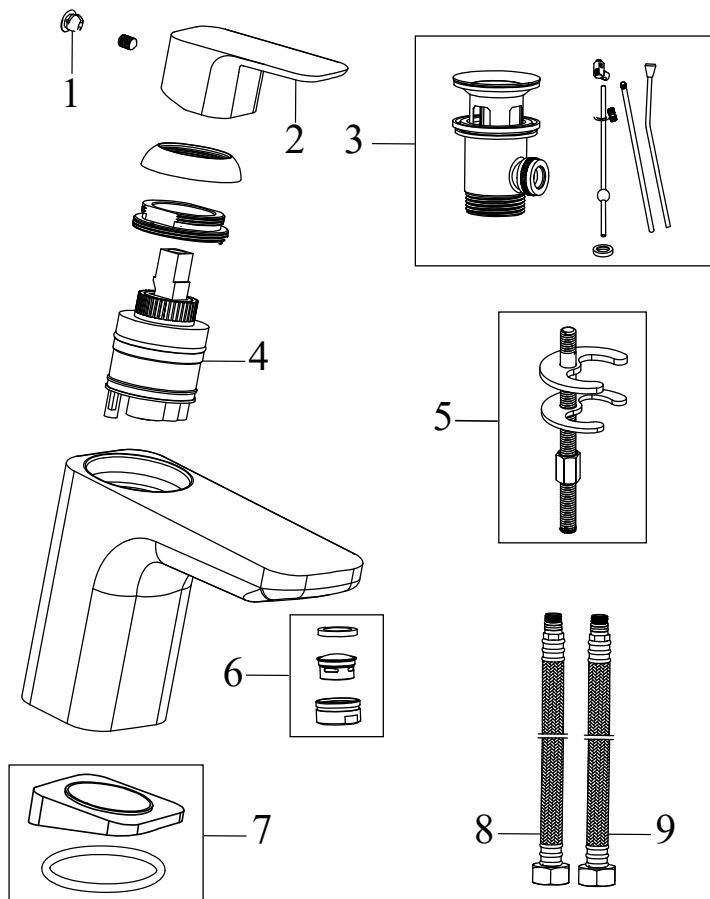

TD F 011.00CR Wash. tap 144 mm with pop-up waste, chrome

SKU **X070126**

TD F 011.00CR Wash. tap 144 mm with pop-up waste, chrome

No.	SKU	SPARE PART	Price excl. VAT	Price incl. VAT
1	X07P029	Screw cover - chrome		
2	X07P514	Handle 022		
3	X07P025	Pop-up waste		
4	X07P266	Cartridge 008		
5	X07P268	Fixing set 006		
6	X07P489	Aerator 014		
7	X07P267	Escutcheon with o-ring 002		
8	X07P301	Flexible house 450 mm 3/8" - hot		
9	X07P417	Flexible hose 450 mm 3/8' - cold