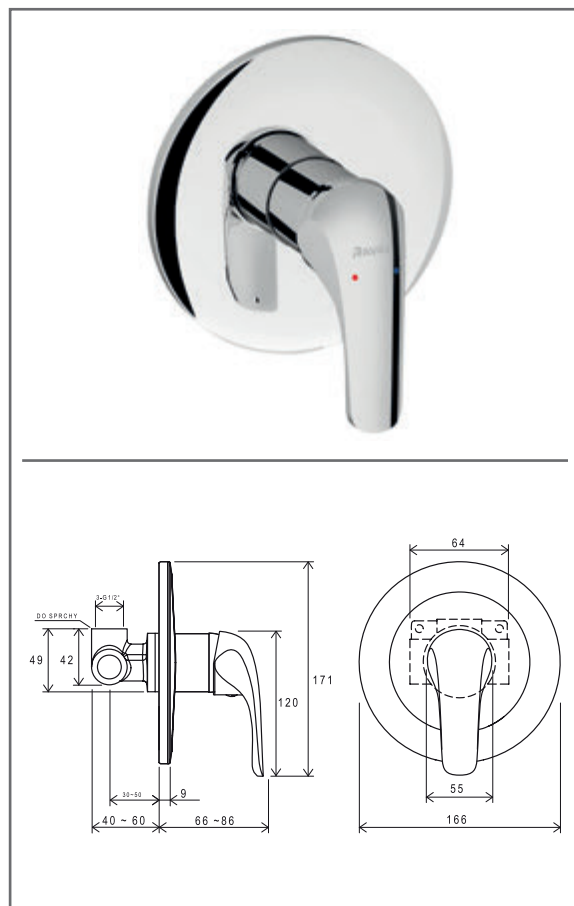

RS 062.00CR.O1

RS 062.00CR.O1 Concealed tap 1-way with body, chrome

SKU **X070015**

RS 062.00CR.O1 Concealed tap 1-way with body, chrome

No.	SKU	SPARE PART	Price excl. VAT	Price incl. VAT
1	X07P136	O-ring for cover plate for cartridge 001		
2	X07P199	Cover plate 002		
3	X07P030	Cartridge 001		
4	X07P029	Screw cover - chrome		
5	X07P439	Handle 016