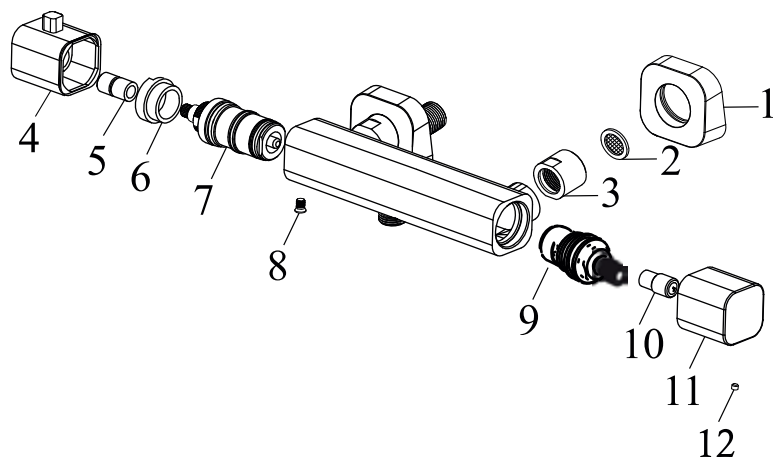

TD F 033.20BL Thermostatic shower tap w/o set, black

No.	SKU	SPARE PART	Price excl. VAT	Price incl. VAT
1	X07P621	Flange cover 010		
2	X07P067	Filter packing 002		
3	X07P622	Nut 008		
4	X07P625	Handle for thermostati cartridge (TD F 033.20, TD F 091.2)		
5	X07P473	Connecting piece 002		
6	X07P080	Stop ring 001		
7	X07P081	Thermostat cartridge 001		
8	X07P647	Safety screw 002		
9	X07P072	Cartridge 001		
10	X07P472	Connecting piece 001		
11	X07P623	Handle for switch (TD F 091.20)		
12	X07P540	Screw cover 002