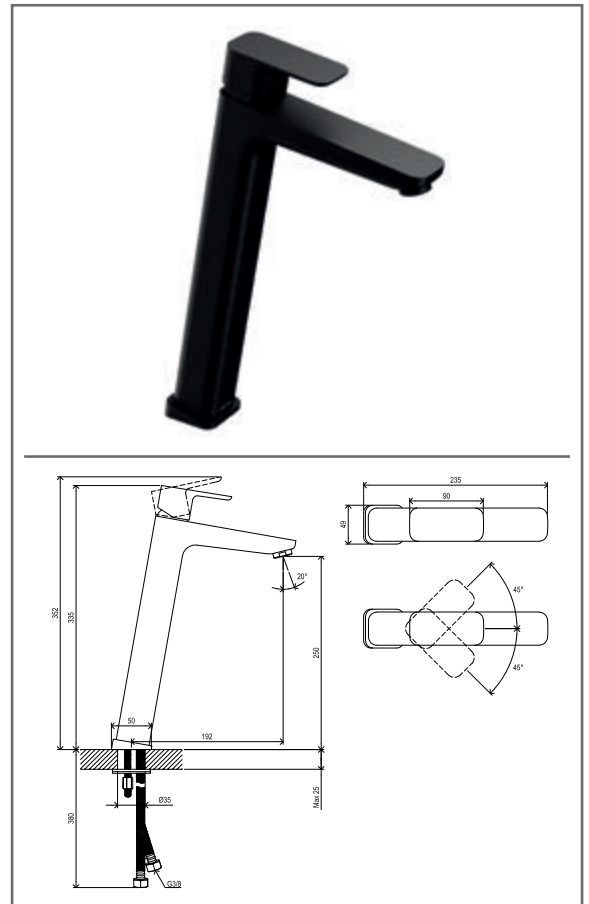

TD F 015.20BL Washbasin tap bat 330 w/o pop-up waste, black

SKU **X070151**

TD F 015.20BL Washbasin tap bat 330 w/o pop-up waste, black

No.	SKU	SPARE PART	Price excl. VAT	Price incl. VAT
1	X07P634	Screw cover black		
2	X07P629	Handle 036		
3	X07P266	Cartridge 008		
4	X07P631	Fixing set 011		
5	X07P630	Aerator 026		
6	X07P612	Escutcheon with o-ring 016		
7	X07P314	Flexible house 400 mm 3/8" - hot		
8	X07P418	Flexible hose 400 mm 3/8' - cold