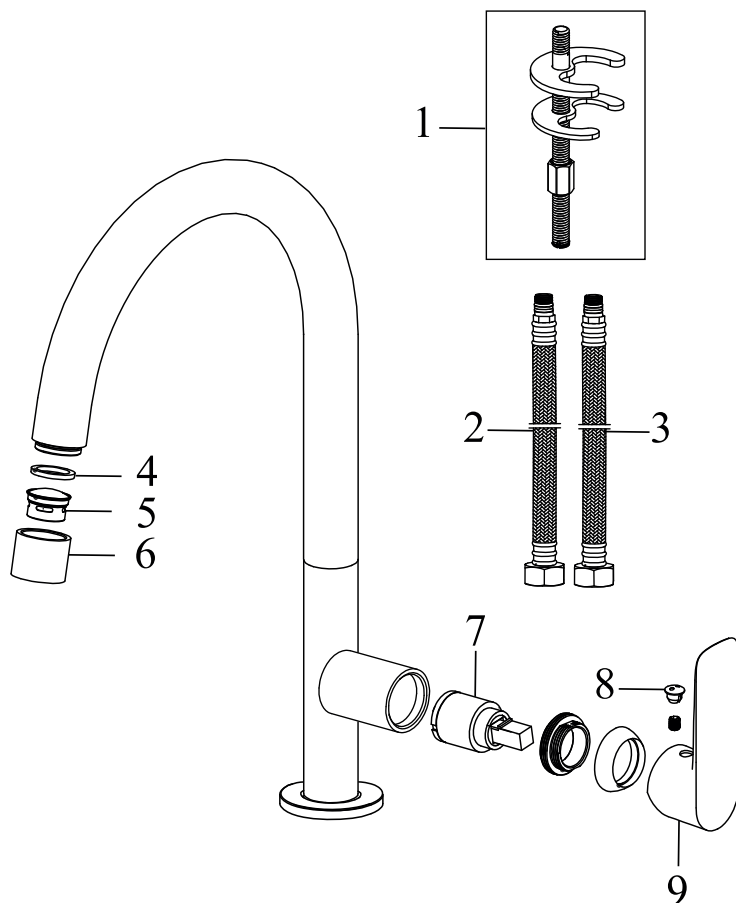

CL 016.00CR Washbasin/sink tap 335 mm, chrom

No.	SKU	SPARE PART	Price excl. VAT	Price incl. VAT
1	X07P315	Fixing set 007		
2	X07P301	Flexible house 450 mm 3/8" - hot		
3	X07P417	Flexible hose 450 mm 3/8' - cold		
4	X07P145	O-ring for aerator 001		
5	X07P487	Aerator 012		
6	X07P304	Nut 001		
7	X07P313	Cartridge 013		
8	X07P028	Screw cover - H/C 001		
9	X07P548	Handle 029