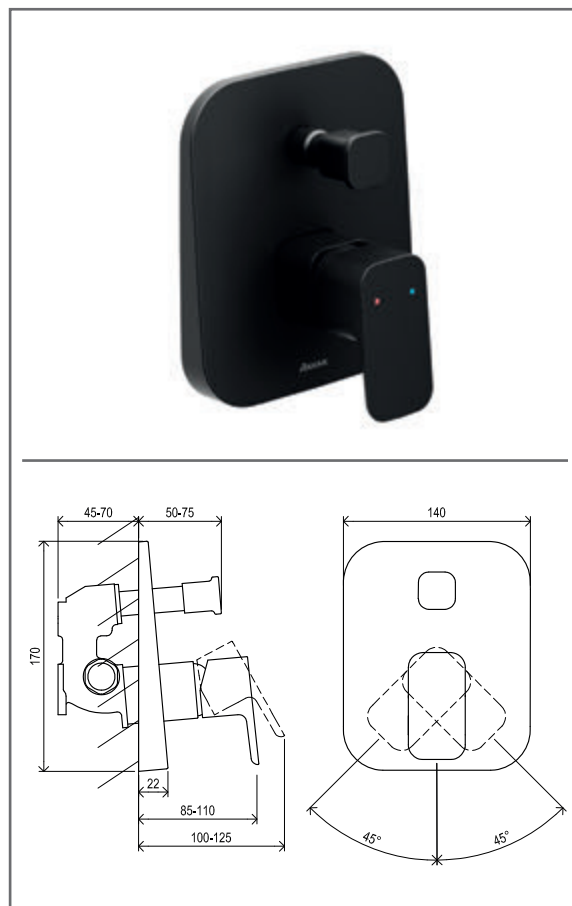

TD F 065.20BL.O2.RB070

TD F 065.20BL.O2.RB070 Con. 2-way tap w/o body, set, black

SKU **X070158**

TD F 065.20BL.O2.RB070 Con. 2-way tap w/o body, set, black

No.	SKU	SPARE PART	Price excl. VAT	Price incl. VAT
1	X07P273	O-ring for cover plate for switch 001		
2	X07P272	O-ring for cover plate for cartridge 003		
3	X07P618	Cover 021		
4	X07P617	Diverter 022		
5	X07P619	Diverter knob 013		
6	X07P121	O-ring 001		
7	X07P423	Cartridge 015		
8	X07P615	Handle 035		
9	X07P634	Screw cover black