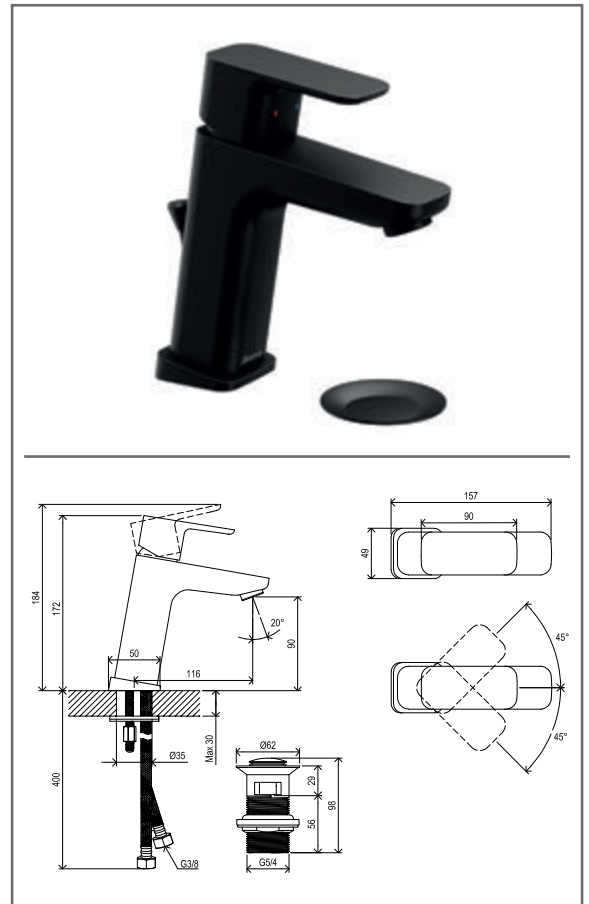

TD F 012.20BL Washbasin tap 144 mm w/o pop-up waste, black

SKU **X070148**

**TD F 012.20BL Washbasin tap 144 mm w/o pop-up waste, black**

No.	SKU	SPARE PART	Price excl. VAT	Price incl. VAT
1	X07P634	Screw cover black		
2	X07P629	Handle 036		
3	X07P266	Cartridge 008		
4	X07P268	Fixing set 006		
5	X07P630	Aerator 026		
6	X07P612	Escutcheon with o-ring 016		
7	X07P301	Flexible hose 450 mm 3/8" - hot		
8	X07P417	Flexible hose 450 mm 3/8" - cold		