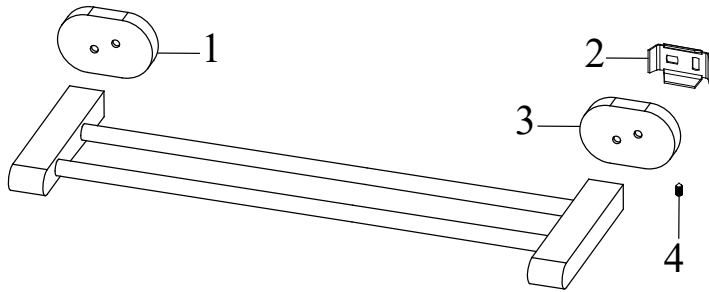

CR 320.00CR

CR 320.00CR Double towel bar, 66 cm

SKU **X07P193**

CR 320.00CR Double towel bar, 66 cm

No.	SKU	SPARE PART	Price excl. VAT	Price incl. VAT
1	X07P248	Escutcheon with Ravak logo		
2	X07P220	Support element		
3	X07P249	Escutcheon without Ravak logo		
4	X07P246	Screw