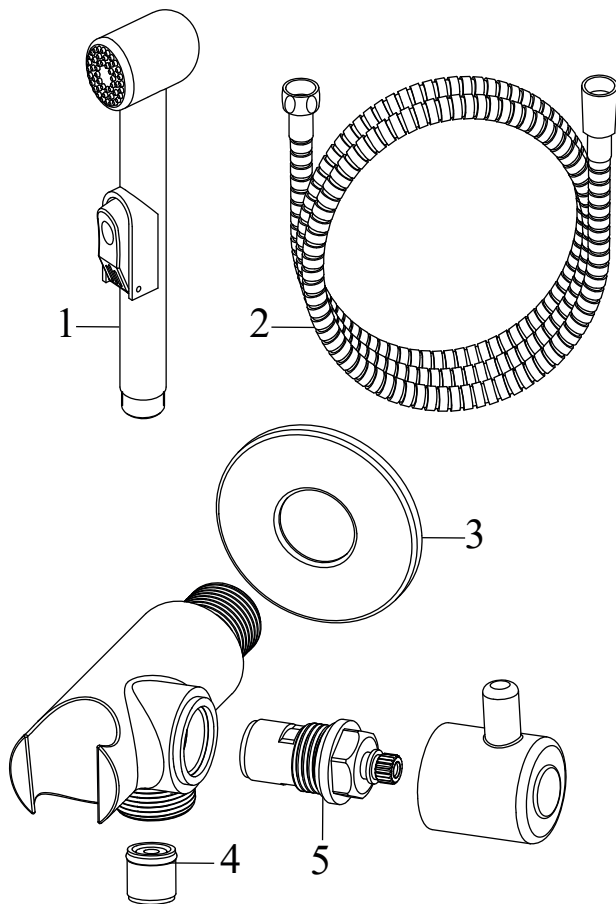

BM 040.00CR Wall valve with bidet shower, chrome

No.	SKU	SPARE PART	Price excl. VAT	Price incl. VAT
1	X07P269	962.00CR Bidet shower, chrom		
2	X07P299	Shower hose 120 cm		
3	X07P263	Escutcheon 002		
4	X07P069	Check valve 001		
5	X07P296	Cartridge 004