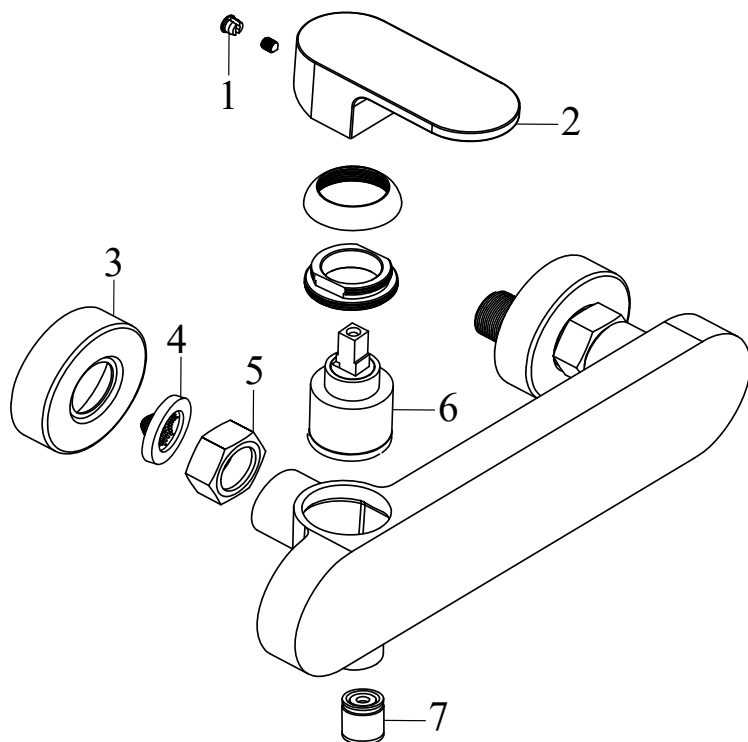

CR 032.00CR

CR 032.00CR Shower tap w/o set, chrom

SKU **X070043**

CR 032.00CR Shower tap w/o set, chrom

No.	SKU	SPARE PART	Price excl. VAT	Price incl. VAT
1	X07P029	Screw cover - chrome		
2	X07P362	Handle 004		
3	X07P075	Escutcheon 001		
4	X07P067	Filter packing 002		
5	X07P311	Nut 002		
6	X07P149	Cartridge 007		
7	X07P069	Check valve 001