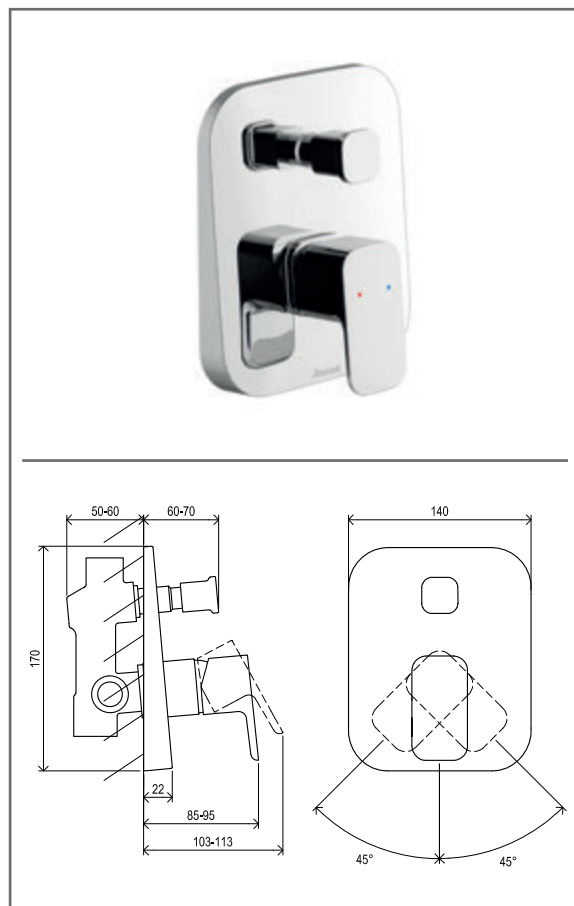

TD F 061.00CR.O2

TD F 061.00CR.O2 Concealed tap auto 2-way with body, chrom

SKU **X070134**

TD F 061.00CR.O2 Concealed tap auto 2-way with body, chrom

No.	SKU	SPARE PART	Price excl. VAT	Price incl. VAT
1	X07P273	O-ring for cover plate for switch 001		
2	X07P272	O-ring for cover plate for cartridge 003		
3	X07P359	Cover plate 009		
4	X07P427	Switch 019		
5	X07P516	Diverter knob 011		
6	X07P423	Cartridge 015		
7	X07P517	Handle 024		
8	X07P029	Screw cover - chrome