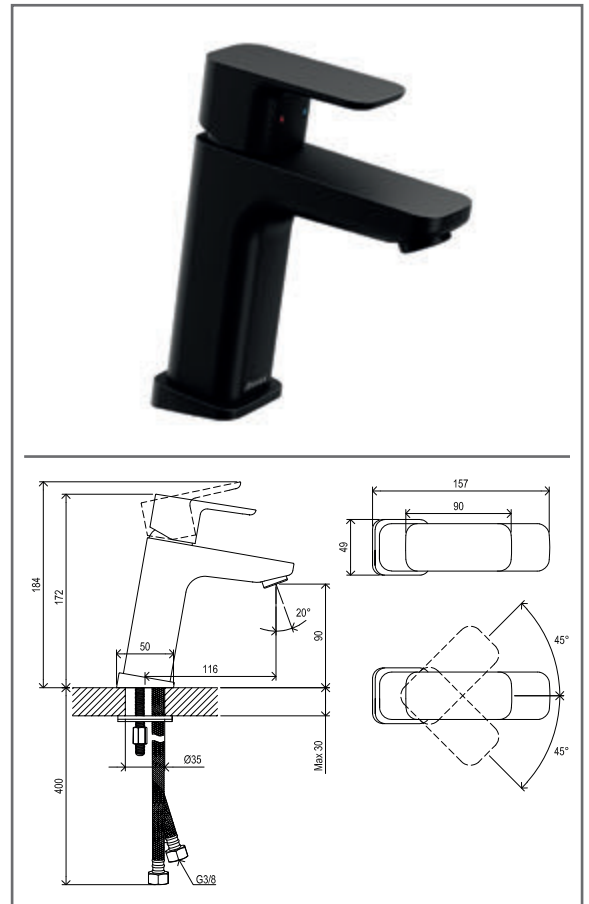

TD F 014.20BL Washbasin tap 172 mm, w/o pop-up waste, black

SKU **X070150**

TD F 014.20BL Washbasin tap 172 mm, w/o pop-up waste, black

No.	SKU	SPARE PART	Price excl. VAT	Price incl. VAT
1	X07P634	Screw cover black		
2	X07P629	Handle 036		
3	X07P266	Cartridge 008		
4	X07P268	Fixing set 006		
5	X07P630	Aerator 026		
6	X07P612	Escutcheon with o-ring 016		
7	X07P301	Flexible hose 450 mm 3/8" - hot		
8	X07P417	Flexible hose 450 mm 3/8" - cold