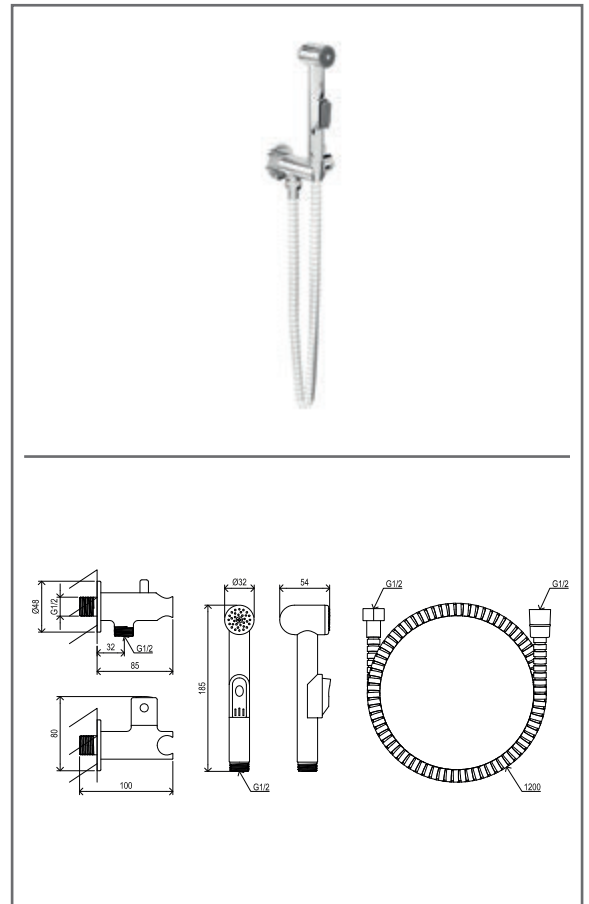

BM 040.00CR Wall valve with bidet shower, chrome

No.	SKU	SPARE PART	Price excl. VAT	Price incl. VAT
1	X07P269	962.00CR Bidet shower, chrom		
2	X07P299	Shower hose 120 cm		
3	X07P263	Escutcheon 002		
4	X07P069	Check valve 001		
5	X07P296	Cartridge 004