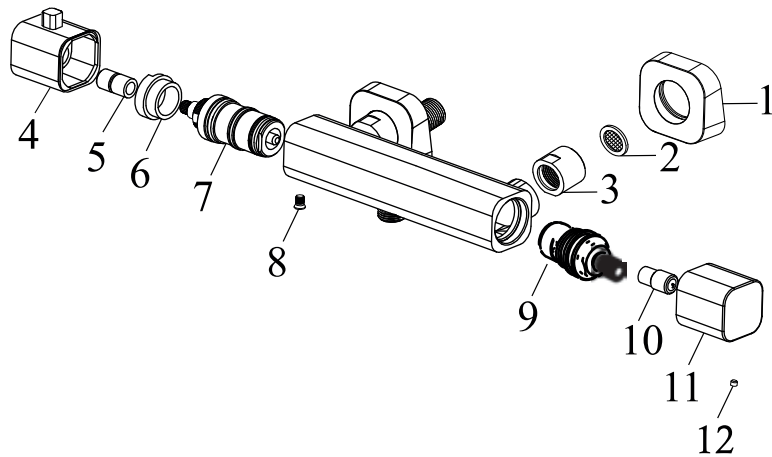

TD F 033.00CR Thermostatic shower tap w/o set, chrom

No.	SKU	SPARE PART	Price excl. VAT	Price incl. VAT
1	X07P469	Escutcheon 005		
2	X07P067	Filter packing 002		
3	X07P467	Nut 004		
4	X07P544	Handle for thermostat cartridge (TD F 033.00, TD F 091.00)		
5	X07P473	Connecting piece 002		
6	X07P080	Stop ring 001		
7	X07P081	Thermostat cartridge 001		
8	X07P130	Screw		
9	X07P072	Cartridge 001		
10	X07P472	Connecting piece 001		
11	X07P545	Handle for switch (TD F 033.00)		
12	X07P540	Screw cover 002