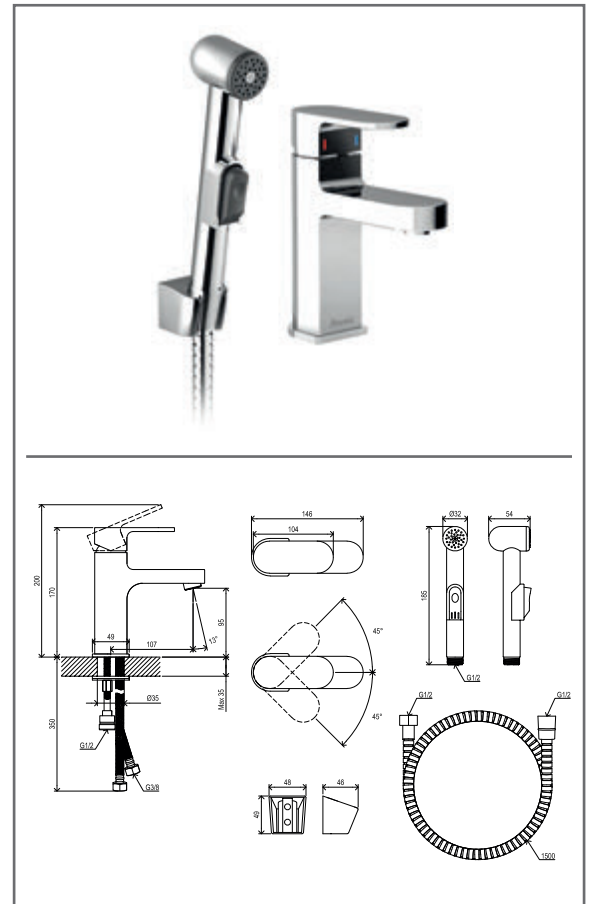

CR 112.00CR Wahsbasin tap 170 mm with bidet shower, chrom

SKU **X070092**

CR 112.00CR Wahsbasin tap 170 mm with bidet shower, chrom

No.	SKU	SPARE PART	Price excl. VAT	Price incl. VAT
1	X07P029	Screw cover - chrome		
2	X07P362	Handle 004		
3	X07P149	Cartridge 007		
4	X07P421	Shower hose 150 cm 002		
5	X07P269	962.00CR Bidet shower, chrom		
6	X07P462	Switch 002		
7	X07P155	Fixing set 005		
8	X07P207	Aerator 006		
9	X07P298	Shower holder		
10	X07P474	Check valve 002		
11	X07P259	Escutcheon with o-ring 001		
12	X07P125	Flexible house 420 mm 3/8" - hot		
13	X07P416	Flexible hose 420 mm 3/8' - cold