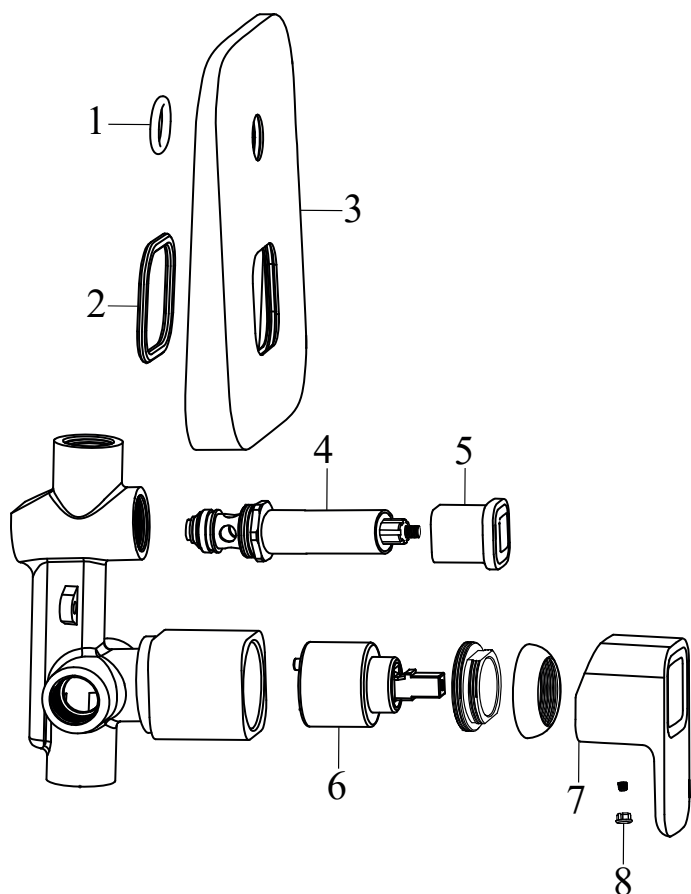

TD 061.00CR.02 Concealed tap auto 2-way with body, chrom

No.	SKU	SPARE PART	Price excl. VAT	Price incl. VAT
1	X07P273	O-ring for cover plate for switch 001		
2	X07P272	O-ring for cover plate for cartridge 003		
3	X07P359	Cover plate 009		
4	X07P427	Switch 019		
5	X07P270	Diverter knob 004		
6	X07P423	Cartridge 015		
7	X07P442	Handle 019		
8	X07P029	Screw cover - chrome