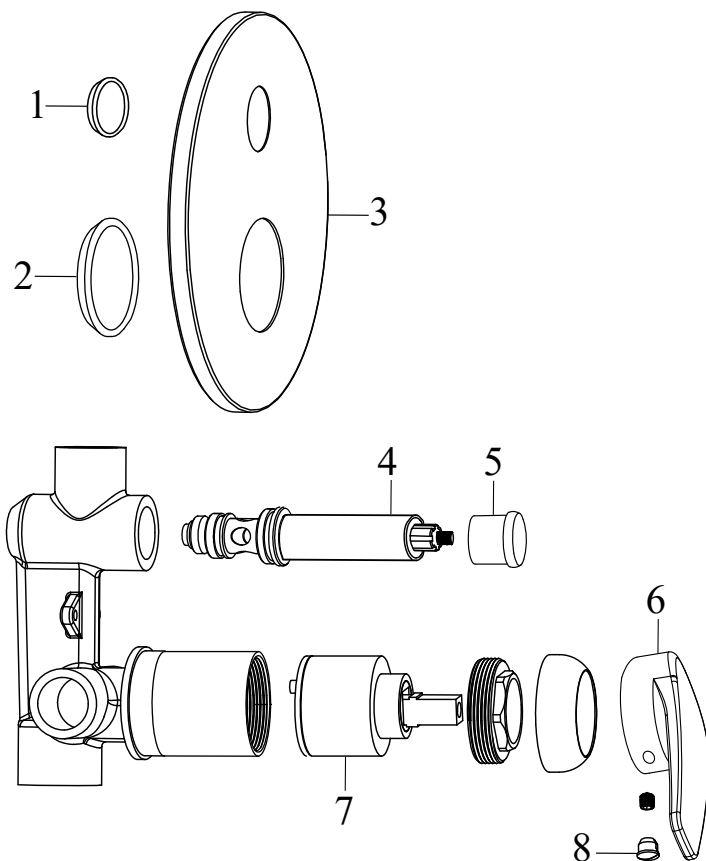

NO 061.00CR.O2 Concealed tap auto 2-way with body, chrom

No.	SKU	SPARE PART	Price excl. VAT	Price incl. VAT
1	X07P135	O-ring for cover plate for switch 002		
2	X07P136	O-ring for cover plate for cartridge 001		
3	X07P198	Cover plate 001		
4	X07P039	Switch 001		
5	X07P456	Diverter knob 010		
6	X07P438	Handle 015		
7	X07P030	Cartridge 001		
8	X07P029	Screw cover - chrome