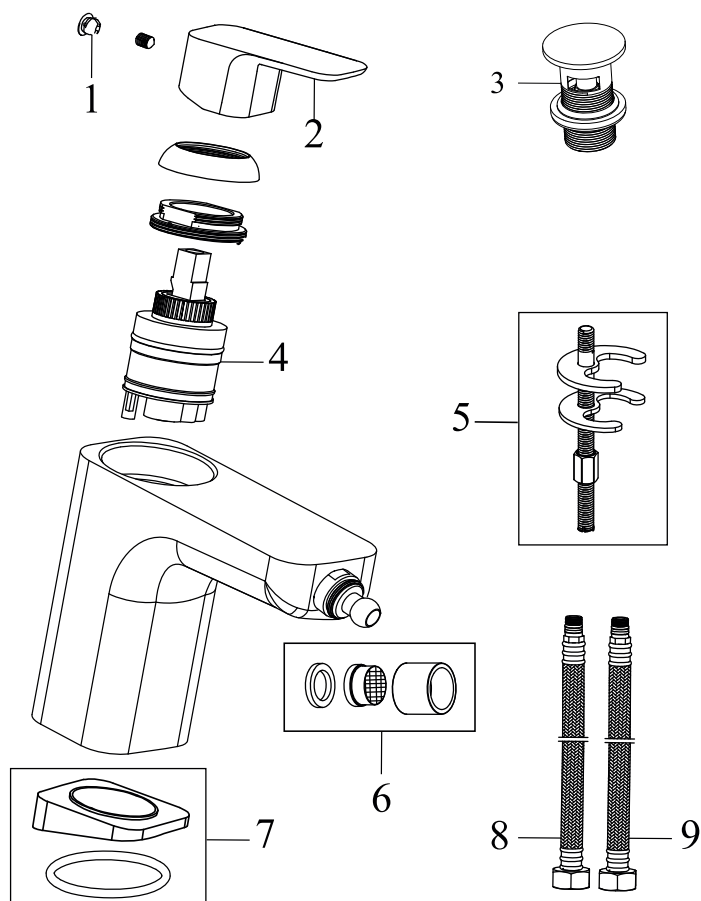

TD F 055.20BL Bidet tap 145 mm with Click clack, black

SKU **X070155**

TD F 055.20BL Bidet tap 145 mm with Click clack, black

No.	SKU	SPARE PART	Price excl. VAT	Price incl. VAT
1	X07P634	Screw cover black		
2	X07P611	Handle 035		
3	X07P614	Outlet 005		
4	X07P266	Cartridge 008		
5	X07P268	Fixing set 006		
6	X07P613	Aerator 024		
7	X07P612	Escutcheon with o-ring 016		
8	X07P301	Flexible house 450 mm 3/8" - hot		
9	X07P417	Flexible hose 450 mm 3/8' - cold