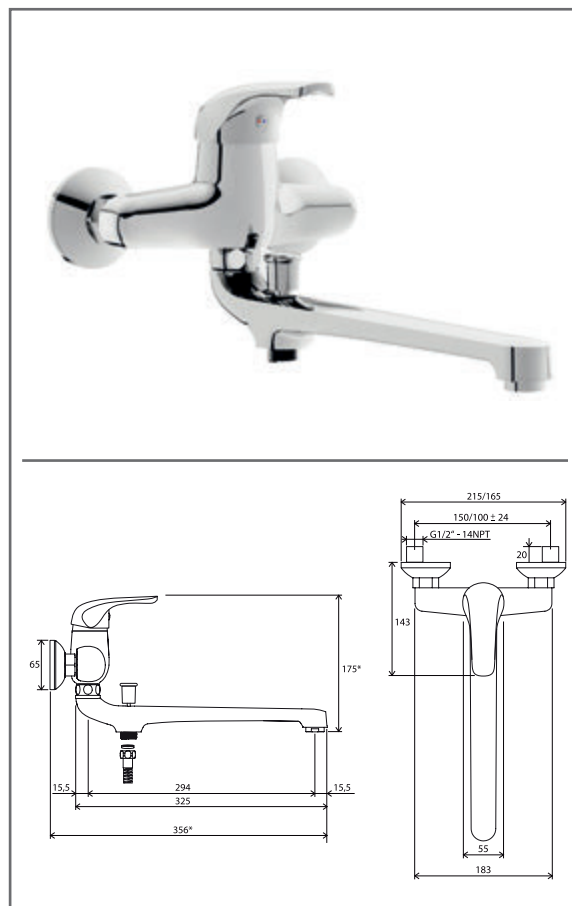

RS 051.00CR Wahsbasin/bath tap, chrom

No.	SKU	SPARE PART	Price excl. VAT	Price incl. VAT
1	X07P020	Handle 001		
2	X07P028	Screw cover - H/C 001		
3	X07P030	Cartridge 001		
4	X07P312	Escutcheon 004		
5	X07P067	Filter packing 002		
6	X07P311	Nut 002		
7	X07P456	Diverter knob 010		
8	X07P271	Switch 011		
9	X07P069	Check valve 001		
10	X07P033	Aerator 002