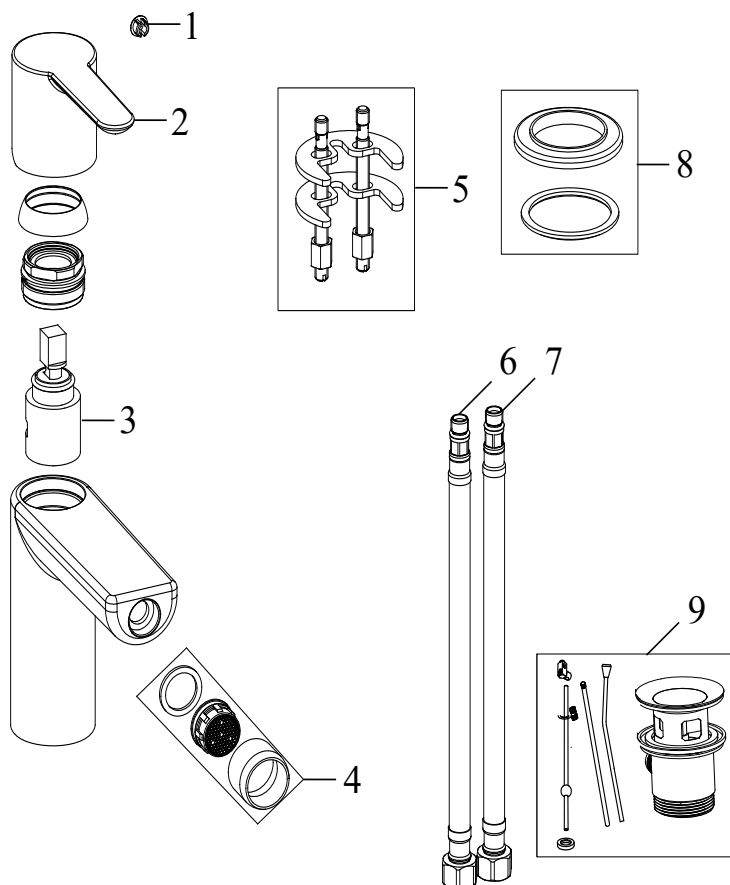

PU 055.00CR Bidet tap 150 mm with pop-up waste, chrome

No.	SKU	SPARE PART	Price excl. VAT	Price incl. VAT
1	X07P029	Screw cover - chrome		
2	X07P495	Handle 020		
3	X07P496	Cartridge 016		
4	X07P596	Aerator 022		
5	X07P499	Fixing set 008		
6	X07P301	Flexible house 450 mm 3/8" - hot		
7	X07P417	Flexible hose 450 mm 3/8" - cold		
8	X07P497	Escutcheon with o-ring 011		
9	X07P595	Pop-up waste 001