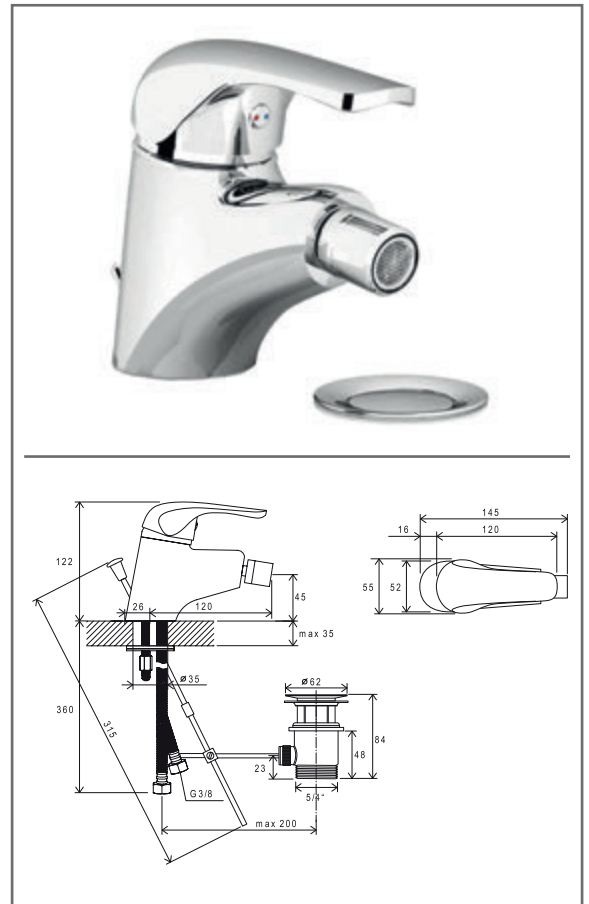

RS 055.00CR Bidet tap 120 mm with pop-up waste, chrome

No.	SKU	SPARE PART	Price excl. VAT	Price incl. VAT
1	X07P020	Handle 001		
2	X07P025	Pop-up waste		
3	X07P028	Screw cover - H/C 001		
4	X07P031	Cartridge 002		
5	X07P035	Fixing set 001		
6	X07P032	Aerator 001		
7	X07P415	Flexible house 370 mm 3/8' - hot		
8	X07P036	Flexible house 370 mm 3/8" - cold