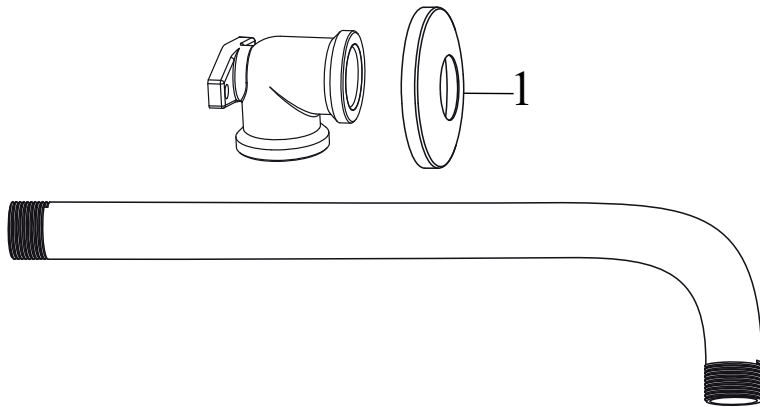

702.00CR Spout arm side, brass, chrom

No.	SKU	SPARE PART	Price excl. VAT	Price incl. VAT
1	X07P470	Escutcheon 006