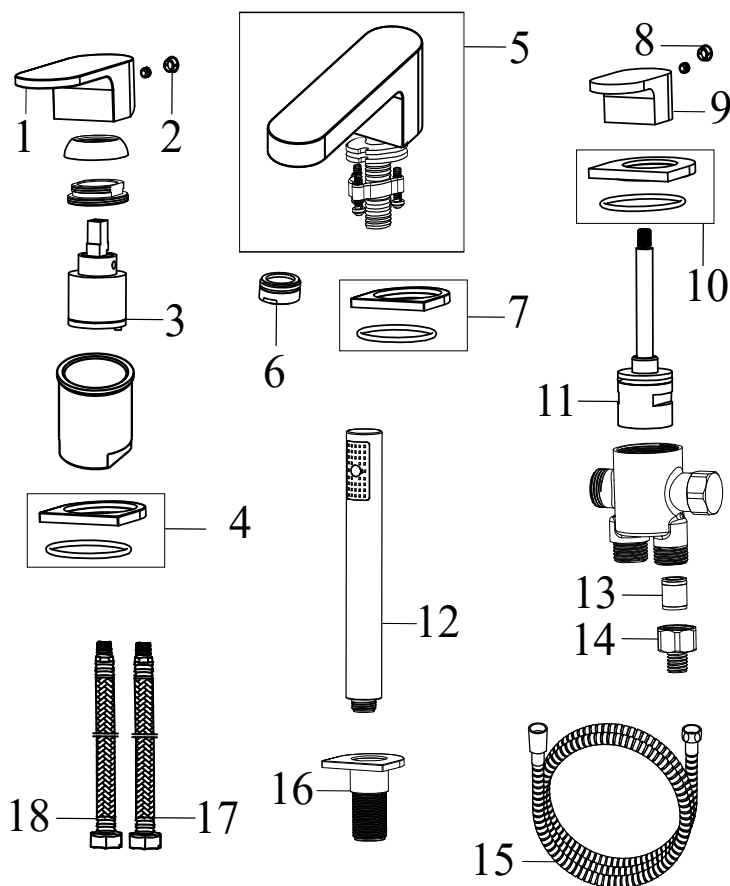

CR 026.00CR Bath 4-hole tap with set, with outlet, chrom

No.	SKU	SPARE PART	Price excl. VAT	Price incl. VAT
1	X07P362	Handle 004		
2	X07P029	Screw cover - chrome		
3	X07P149	Cartridge 007		
4	X07P406	Escutcheon with o-ring 006		
5	X07P722	Outlet 004		
6	X07P490	Aerator 015		
7	X07P723	Escutcheon with o-ring 021		
8	X07P540	Screw cover 002		
9	X07P433	Handle 010		
10	X07P407	Escutcheon with o-ring 007		
11	X07P274	Switch 012		
12	X07P368	957.10CR Hand shower round Air - 1 function, chrom		
13	X07P474	Check valve 002		
14	X07P183	Connecting thread		
15	X07P182	Shower hose 180 cm		
16	X07P460	Shower holder 002		
17	X07P415	Flexible house 370 mm 3/8' - hot		
18	X07P036	Flexible house 370 mm 3/8" - cold		

Unmarked component cannot be purchased separately.