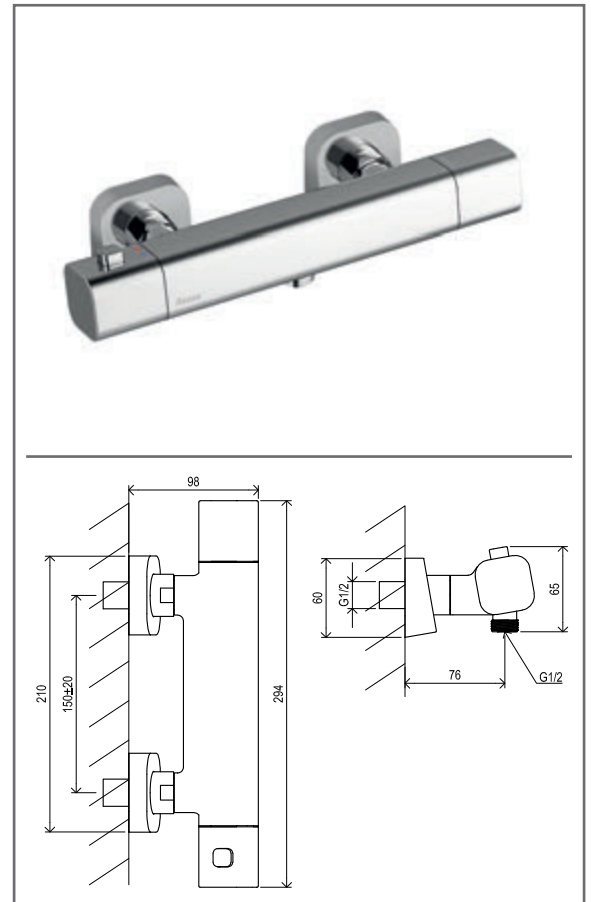

TD F 033.00CR Thermostatic shower tap w/o set, chrom

No.	SKU	SPARE PART	Price excl. VAT	Price incl. VAT
1	X07P469	Escutcheon 005		
2	X07P067	Filter packing 002		
3	X07P467	Nut 004		
4	X07P544	Handle for thermostat cartridge (TD F 033.00, TD F 091.00)		
5	X07P473	Connecting piece 002		
6	X07P080	Stop ring 001		
7	X07P081	Thermostat cartridge 001		
8	X07P130	Screw		
9	X07P072	Cartridge 001		
10	X07P472	Connecting piece 001		
11	X07P545	Handle for switch (TD F 033.00)		
12	X07P540	Screw cover 002