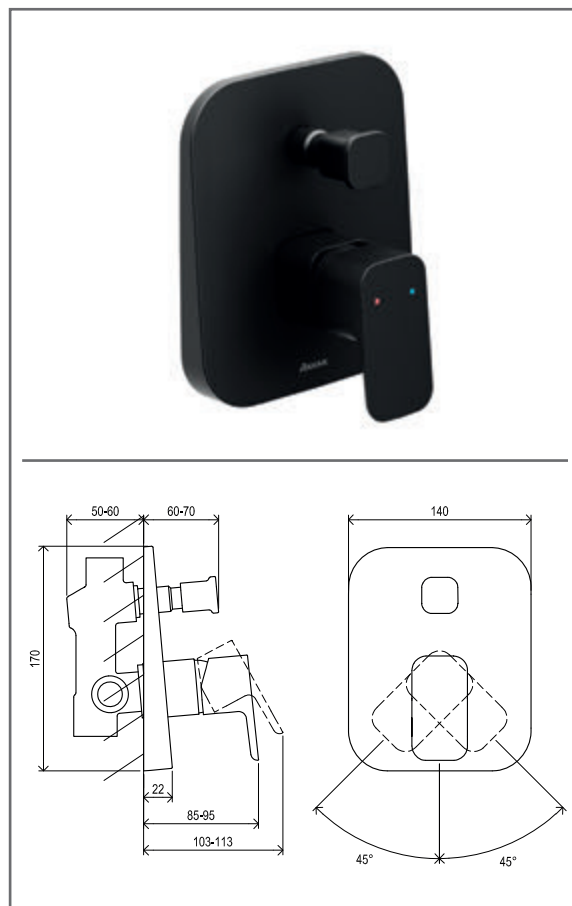

TD F 061.20BL.O2

TD F 061.20BL.O2 Concealed tap auto 2-way with body, chrom

SKU **X070156**

TD F 061.20BL.O2 Concealed tap auto 2-way with body, chrom

No.	SKU	SPARE PART	Price excl. VAT	Price incl. VAT
1	X07P273	O-ring for cover plate for switch 001		
2	X07P272	O-ring for cover plate for cartridge 003		
3	X07P618	Cover 021		
4	X07P620	Diverter 023		
5	X07P619	Diverter knob 013		
6	X07P423	Cartridge 015		
7	X07P615	Handle 035		
8	X07P634	Screw cover black