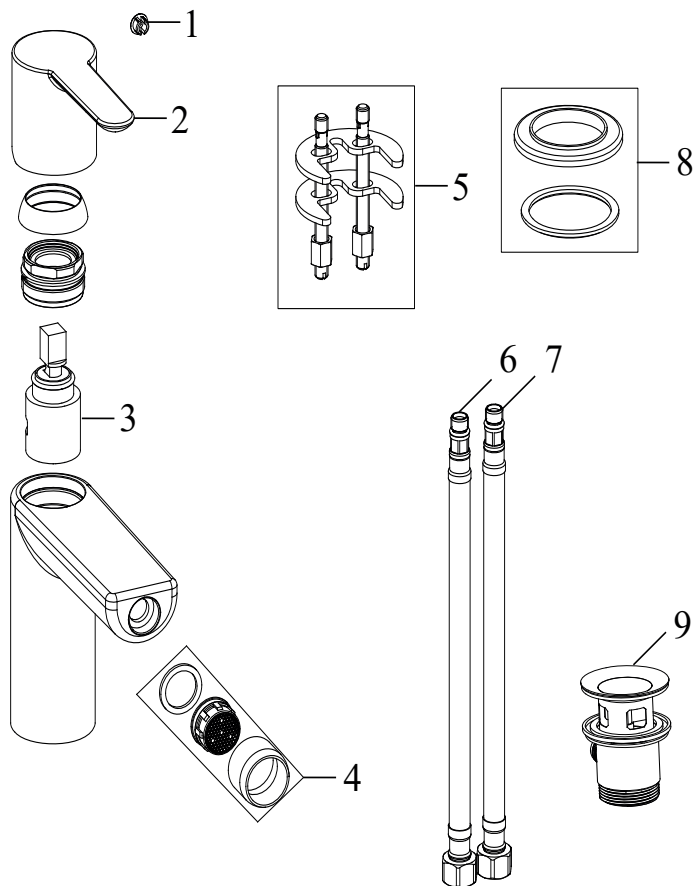

PU 055.20BL Bidet tap 150 mm with Click-clack, black

No.	SKU	SPARE PART	Price excl. VAT	Price incl. VAT
1	X07P634	Screw cover black		
2	X07P724	Handle 042		
3	X07P496	Cartridge 016		
4	X07P747	Aerator 028		
5	X07P499	Fixing set 008		
6	X07P301	Flexible house 450 mm 3/8" - hot		
7	X07P417	Flexible hose 450 mm 3/8" - cold		
8	X07P725	Escutcheon with o-ring 017		
9	X07P614	Outlet 005