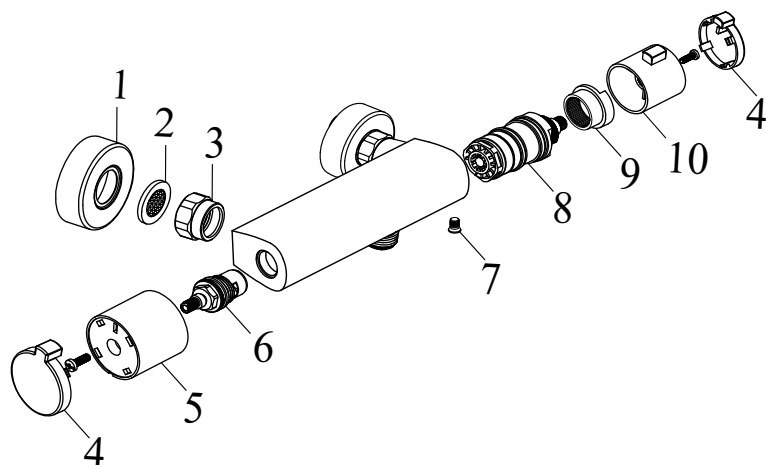

TE 072.00CR Thermostatic shower tap w/o set, chrom

No.	SKU	SPARE PART	Price excl. VAT	Price incl. VAT
1	X07P075	Escutcheon 001		
2	X07P067	Filter packing 002		
3	X07P468	Nut 005		
4	X07P073	Cover for handle 01		
5	X07P074	Handle for switch (TE 032.00, TE 072.00)		
6	X07P292	Cartridge 002		
7	X07P130	Screw		
8	X07P081	Thermostat cartridge 001		
9	X07P080	Stop ring 001		
10	X07P078	Handle for thermostat cartridge