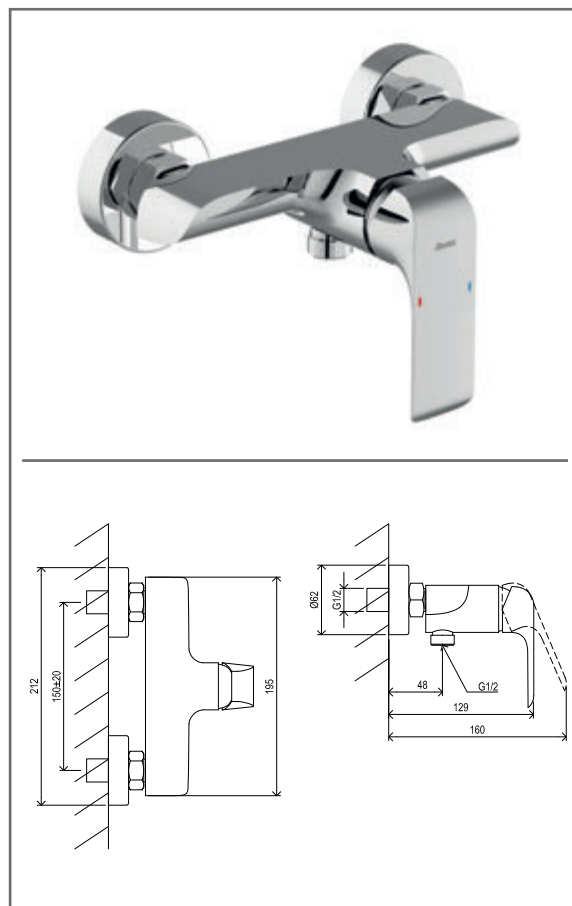

FL 032.00CR Shower tap w/o set, chrom

No.	SKU	SPARE PART	Price excl. VAT	Price incl. VAT
1	X07P075	Escutcheon 001		
2	X07P067	Filter packing 002		
3	X07P311	Nut 002		
4	X07P149	Cartridge 007		
5	X07P474	Check valve 002		
6	X07P540	Screw cover 002		
7	X07P535	Handle 028