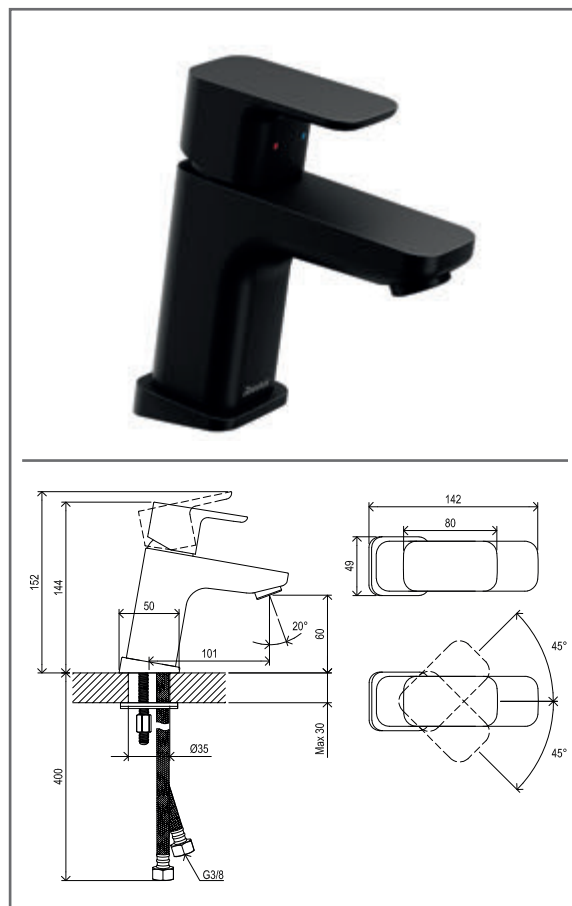

TD F 012.20BL Washbasin tap 144 mm w/o pop-up waste, black

SKU **X070148**

TD F 012.20BL Washbasin tap 144 mm w/o pop-up waste, black

No.	SKU	SPARE PART	Price excl. VAT	Price incl. VAT
1	X07P634	Screw cover black		
2	X07P629	Handle 036		
3	X07P266	Cartridge 008		
4	X07P268	Fixing set 006		
5	X07P630	Aerator 026		
6	X07P612	Escutcheon with o-ring 016		
7	X07P301	Flexible hose 450 mm 3/8" - hot		
8	X07P417	Flexible hose 450 mm 3/8" - cold