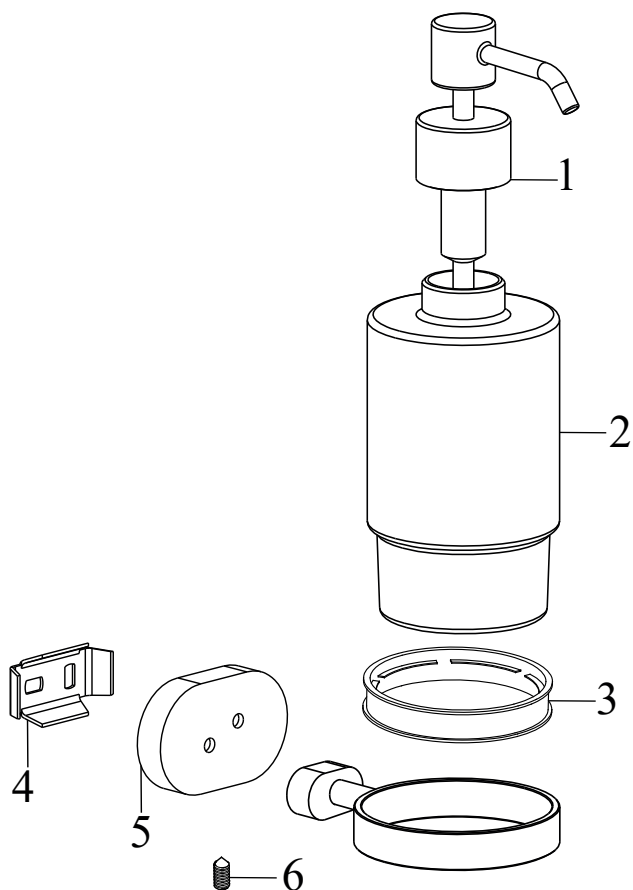

CR 231.00CR

CR 231.00CR Soap dispenser holder (glass)

SKU **X07P223**

CR 231.00CR Soap dispenser holder (glass)

No.	SKU	SPARE PART	Price excl. VAT	Price incl. VAT
1	X07P251	Pump 001		
2	X07P213	Glass cup 001		
3	X07P250	Plastic insert		
4	X07P220	Support element		
5	X07P248	Escutcheon with Ravak logo		
6	X07P246	Screw