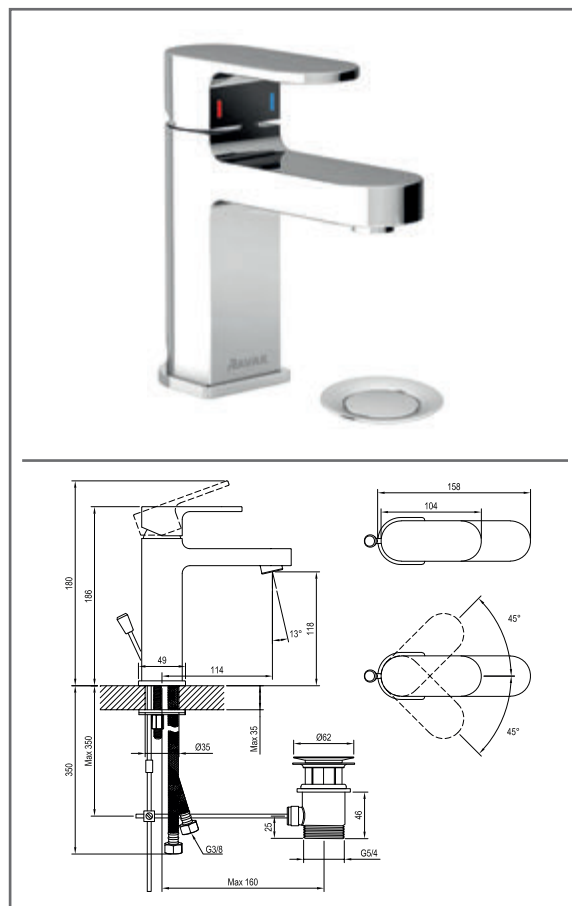

CR 011.00CR Washbasin tap 148 mm with pop-up waste, chrome

No.	SKU	SPARE PART	Price excl. VAT	Price incl. VAT
1	X07P029	Screw cover - chrome		
2	X07P362	Handle 004		
3	X07P025	Pop-up waste		
4	X07P148	Cartridge 006		
5	X07P155	Fixing set 005		
6	X07P207	Aerator 006		
7	X07P259	Escutcheon with o-ring 001		
8	X07P125	Flexible house 420 mm 3/8" - hot		
9	X07P416	Flexible hose 420 mm 3/8' - cold