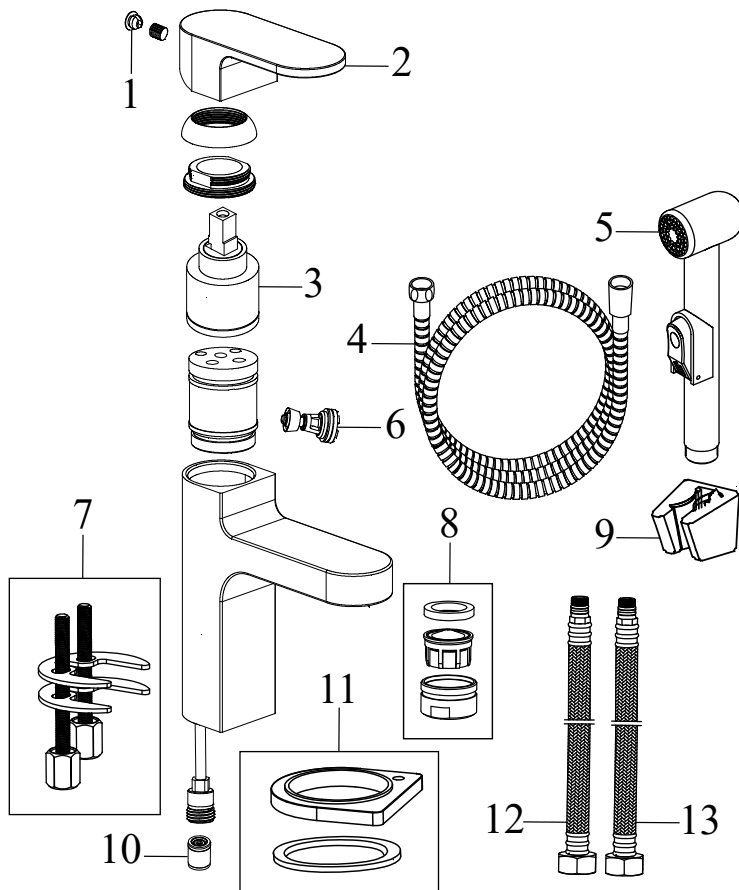

CR 112.00CR Wahsbasin tap 170 mm with bidet shower, chrom

SKU **X070092**

CR 112.00CR Wahsbasin tap 170 mm with bidet shower, chrom

No.	SKU	SPARE PART	Price excl. VAT	Price incl. VAT
1	X07P029	Screw cover - chrome		
2	X07P362	Handle 004		
3	X07P149	Cartridge 007		
4	X07P421	Shower hose 150 cm 002		
5	X07P269	962.00CR Bidet shower, chrom		
6	X07P462	Switch 002		
7	X07P155	Fixing set 005		
8	X07P207	Aerator 006		
9	X07P298	Shower holder		
10	X07P474	Check valve 002		
11	X07P259	Escutcheon with o-ring 001		
12	X07P125	Flexible house 420 mm 3/8" - hot		
13	X07P416	Flexible hose 420 mm 3/8' - cold