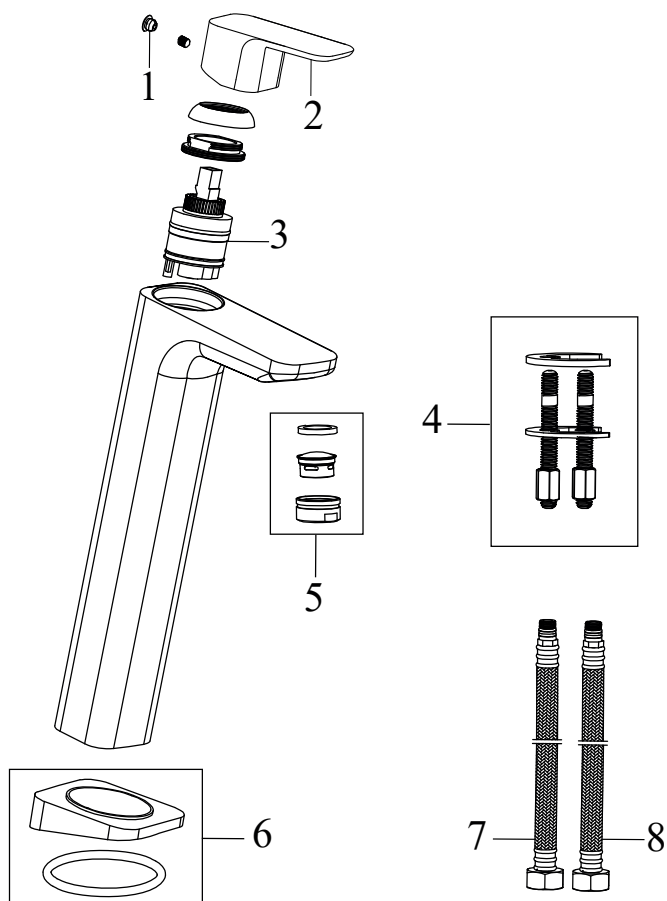

TD F 015.00CR Washbasin tap 330 mm w/o pop-up waste, chrom

SKU **X070130**

TD F 015.00CR Washbasin tap 330 mm w/o pop-up waste, chrom

No.	SKU	SPARE PART	Price excl. VAT	Price incl. VAT
1	X07P029	Screw cover - chrome		
2	X07P515	Handle 023		
3	X07P266	Cartridge 008		
4	X07P155	Fixing set 005		
5	X07P489	Aerator 014		
6	X07P267	Escutcheon with o-ring 002		
7	X07P314	Flexible house 400 mm 3/8" - hot		
8	X07P418	Flexible hose 400 mm 3/8' - cold