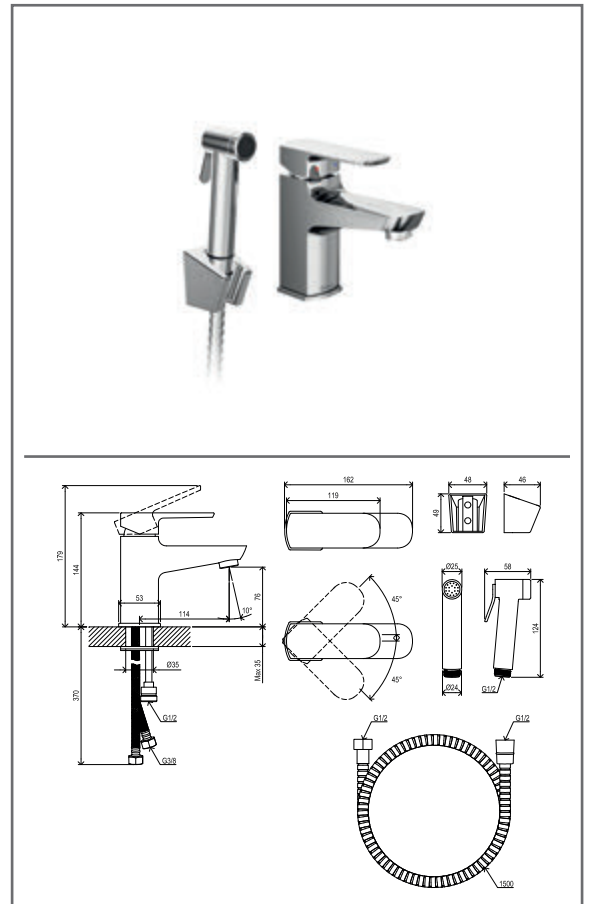

BM 011.01CR Washbasin tap 144 mm with bidet shower, chrome

SKU **X070165**

BM 011.01CR Washbasin tap 144 mm with bidet shower, chrome

No.	SKU	SPARE PART	Price excl. VAT	Price incl. VAT
1	X07P029	Screw cover - chrome		
2	X07P428			
3	X07P149	Cartridge 007		
4	X07P295	Switch 001		
5	X07P641	963.00CR Bidet shower, chrom		
6	X07P300	Shower hose 150 cm 001		
7	X07P298	Shower holder		
8	X07P033	Aerator 002		
9	X07P474	Check valve 002		
10	X07P403	Escutcheon with o-ring 003		
11	X07P125	Flexible house 420 mm 3/8" - hot		
12	X07P416	Flexible hose 420 mm 3/8" - cold