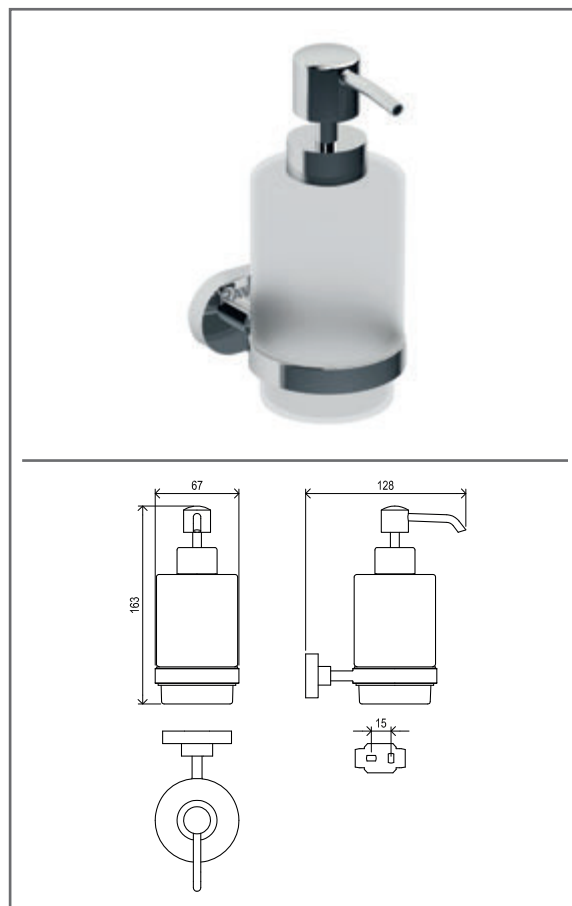

CR 231.00CR

CR 231.00CR Soap dispenser holder (glass)

SKU **X07P223**

CR 231.00CR Soap dispenser holder (glass)

No.	SKU	SPARE PART	Price excl. VAT	Price incl. VAT
1	X07P251	Pump 001		
2	X07P213	Glass cup 001		
3	X07P250	Plastic insert		
4	X07P220	Support element		
5	X07P248	Escutcheon with Ravak logo		
6	X07P246	Screw