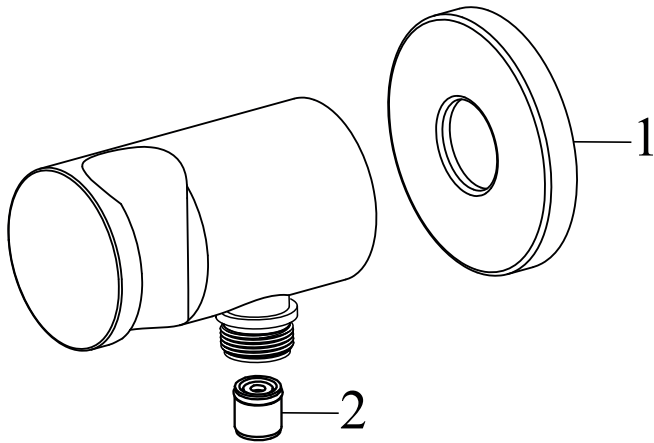

706.00CR Shower holder with water outlet, chrom

SKU **X07P206**

706.00CR Shower holder with water outlet, chrom

No.	SKU	SPARE PART	Price excl. VAT	Price incl. VAT
1	X07P264	Escutcheon 003		
2	X07P069	Check valve 001