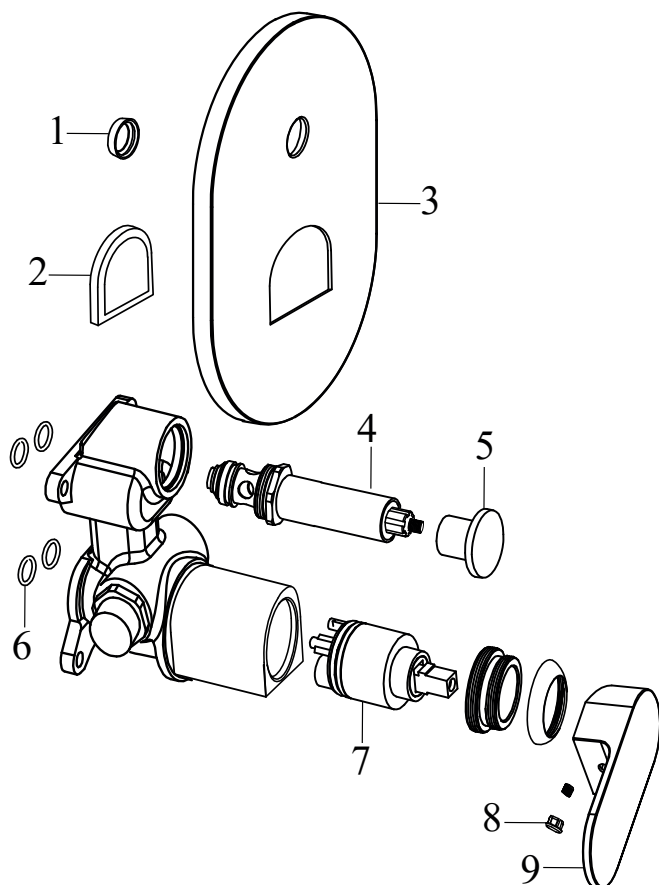

CR 065.00CR.O2.RB070

CR 065.00CR.O2.RB070 Con. 2-way tap w/o body, set, chrom

SKU **X070056**

CR 065.00CR.O2.RB070 Con. 2-way tap w/o body, set, chrom

No.	SKU	SPARE PART	Price excl. VAT	Price incl. VAT
1	X07P135	O-ring for cover plate for switch 002		
2	X07P151	O-ring for cover plate for cartridge 002		
3	X07P203	Cover plate 005		
4	X07P122	Switch 006		
5	X07P454	Diverter knob 008		
6	X07P121	O-ring 001		
7	X07P147	Cartridge 005		
8	X07P029	Screw cover - chrome		
9	X07P432	Handle 009