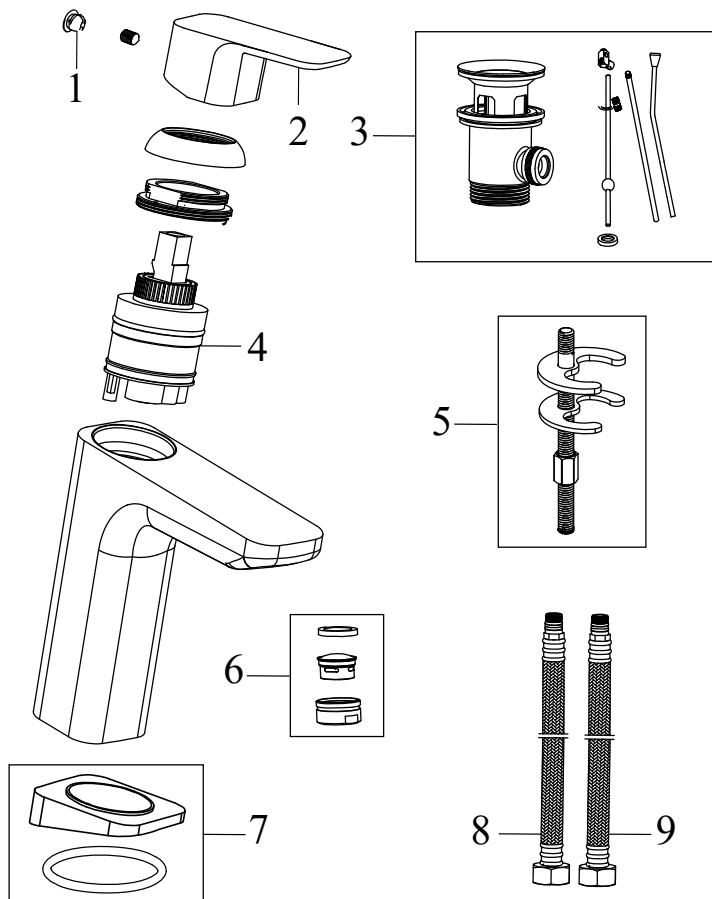

TD F 013.00CR Wash. tap 172 mm with pop-up waste, chrome

No.	SKU	SPARE PART	Price excl. VAT	Price incl. VAT
1	X07P029	Screw cover - chrome		
2	X07P515	Handle 023		
3	X07P025	Pop-up waste		
4	X07P266	Cartridge 008		
5	X07P268	Fixing set 006		
6	X07P489	Aerator 014		
7	X07P267	Escutcheon with o-ring 002		
8	X07P301	Flexible hose 450 mm 3/8" - hot		
9	X07P417	Flexible hose 450 mm 3/8" - cold