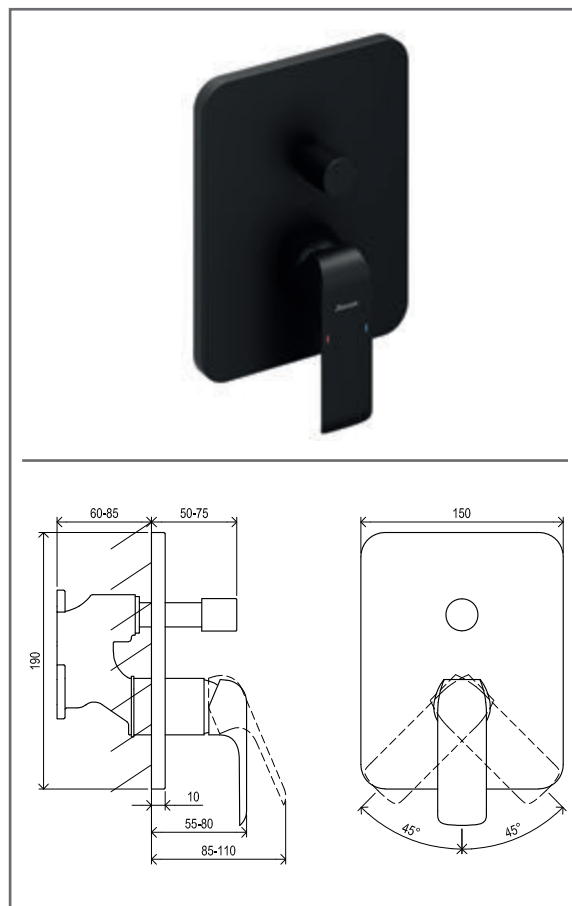

FL 065.20BL.O2.RB072

FL 065.20BL.O2.RB072 Con. 2-way tap w/o body, set, black

SKU **X070179**

FL 065.20BL.O2.RB072 Con. 2-way tap w/o body, set, black

No.	SKU	SPARE PART	Price excl. VAT	Price incl. VAT
1	X07P767	Handle 046		
2	X07P540	Screw cover 002		
3	X07P769	Diverter knob 015		
4	X07P122	Switch 006		
5	X07P529	Cartridge 021		
6	X07P770	Cover 024		
7	X07P449	O-ring for cover plate for switch 003		
8	X07P538	O-ring for cover plate for cartridge 005		
9	X07P465	Allen screw 002		
10	X07P539	O-ring 002