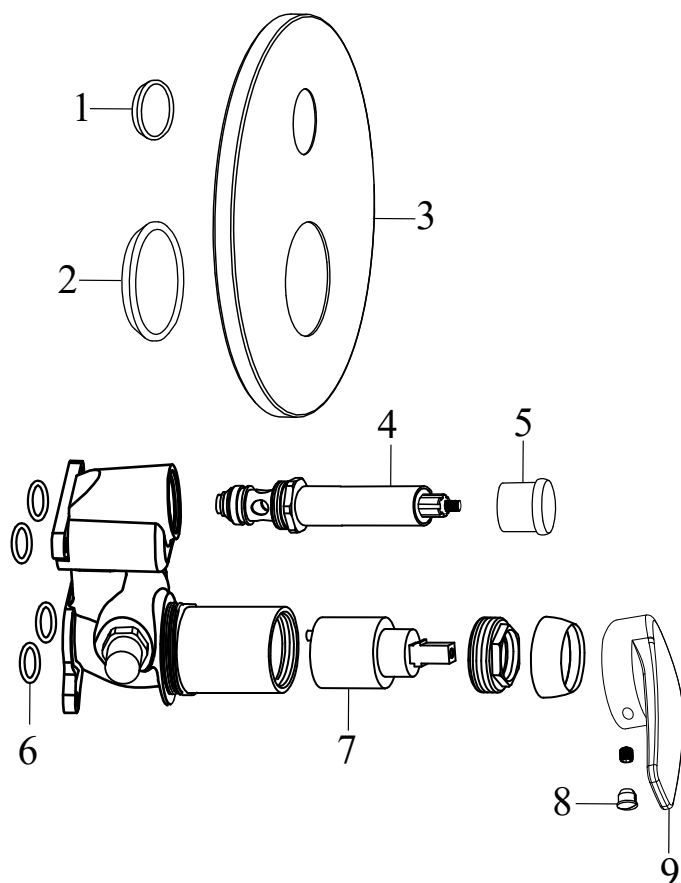

**NO 065.00CR.O2.RB070**

NO 065.00CR.O2.RB070 Con. 2-way tap w/o body, set, chrom

SKU **X070045**

**NO 065.00CR.O2.RB070 Con. 2-way tap w/o body, set, chrom**

No.	SKU	SPARE PART	Price excl. VAT	Price incl. VAT
1	X07P135	O-ring for cover plate for switch 002		
2	X07P136	O-ring for cover plate for cartridge 001		
3	X07P201	Cover plate 003		
4	X07P122	Switch 006		
5	X07P453	Diverter knob 007		
6	X07P121	O-ring 001		
7	X07P031	Cartridge 002		
8	X07P029	Screw cover - chrome		
9	X07P438	Handle 015		