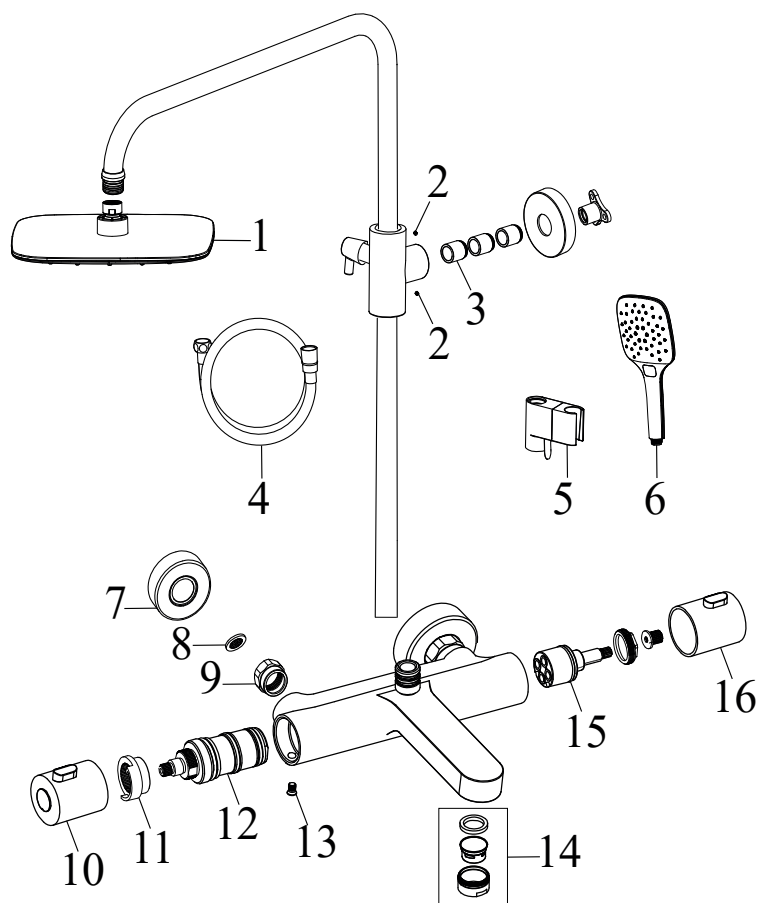

TE 092.01CR Thermostatic bath column, with set, chrom/chrom

SKU **X070163**

TE 092.01CR Thermostatic bath column, with set, chrom/chrom

No.	SKU	SPARE PART	Price excl. VAT	Price incl. VAT
1	X07P574	983.00CR Head shower ABS square, 250 mm, chrom		
2	X07P465	Allen screw 002		
3	X07P463	Sleeve		
4	X07P065	912.50CR Shower hose plastic 150 cm		
5	X07P222	Shower holder 001		
6	X07P348	958.00CR Hand shower Air, 3 functions, 120 mm, chrom		
7	X07P075	Escutcheon 001		
8	X07P067	Filter packing 002		
9	X07P468	Nut 005		
10	X07P480	Handle for thermostat cartridge (TE 023.00, TE 033.00, TE)		
11	X07P080	Stop ring 001		
12	X07P081	Thermostat cartridge 001		
13	X07P130	Screw		
14	X07P488	Aerator 013		
15	X07P426	Switch 018		
16	X07P478	Handle for switch (TE 092.00)		

Unmarked component cannot be purchased separately.