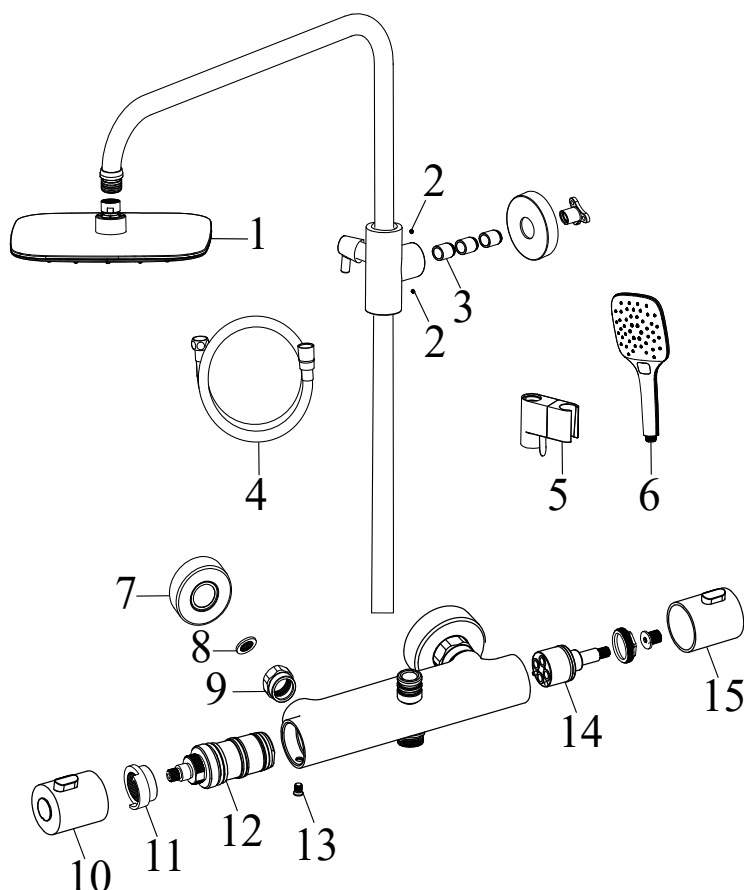

TE 093.00CR/WH thermo shower column, with set, chrom/white

SKU **X070099**

TE 093.00CR/WH thermo shower column, with set, chrom/white

No.	SKU	SPARE PART	Price excl. VAT	Price incl. VAT
1	X07P347	983.10CR/WH Head shower ABS square, 250 mm, chrom/white		
2	X07P465	Allen screw 002		
3	X07P463	Sleeve		
4	X07P065	912.50CR Shower hose plastic 150 cm		
5	X07P222	Shower holder 001		
6	X07P349	958.10CR/WH Hand shower Air, 3 fun., 120 mm, chrom/white		
7	X07P075	Escutcheon 001		
8	X07P067	Filter packing 002		
9	X07P468	Nut 005		
10	X07P480	Handle for thermostat cartridge (TE 023.00, TE 033.00, TE)		
11	X07P080	Stop ring 001		
12	X07P081	Thermostat cartridge 001		
13	X07P130	Screw		
14	X07P120	Switch 005		
15	X07P479	Handle for switch (TE 093.00)