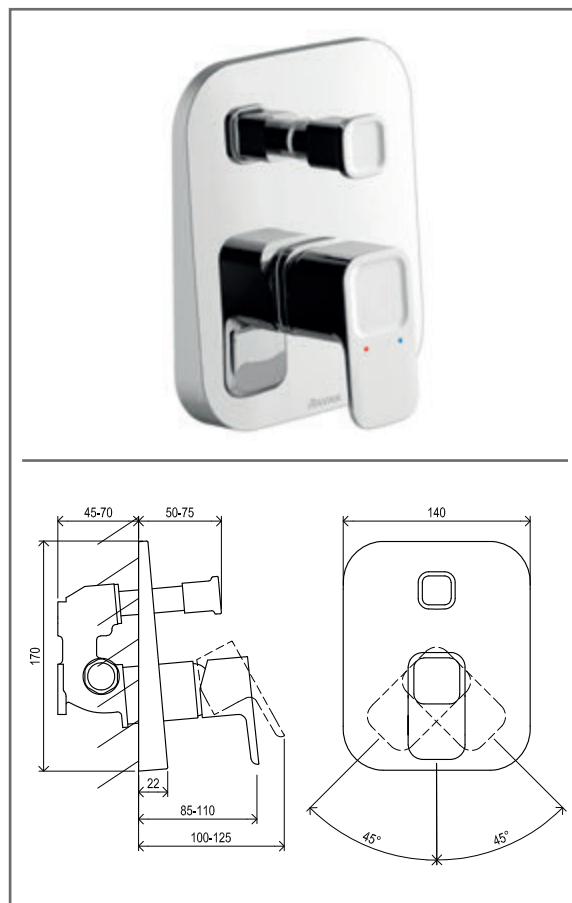

TD 065.00CR.O2.RB070

TD 065.00CR.O2.RB070 Con. 2-way tap w/o body, set, chrom

SKU **X070070**

TD 065.00CR.O2.RB070 Con. 2-way tap w/o body, set, chrom

No.	SKU	SPARE PART	Price excl. VAT	Price incl. VAT
1	X07P273	O-ring for cover plate for switch 001		
2	X07P272	O-ring for cover plate for cartridge 003		
3	X07P359	Cover plate 009		
4	X07P122	Switch 006		
5	X07P270	Diverter knob 004		
6	X07P121	O-ring 001		
7	X07P423	Cartridge 015		
8	X07P442	Handle 019		
9	X07P029	Screw cover - chrome