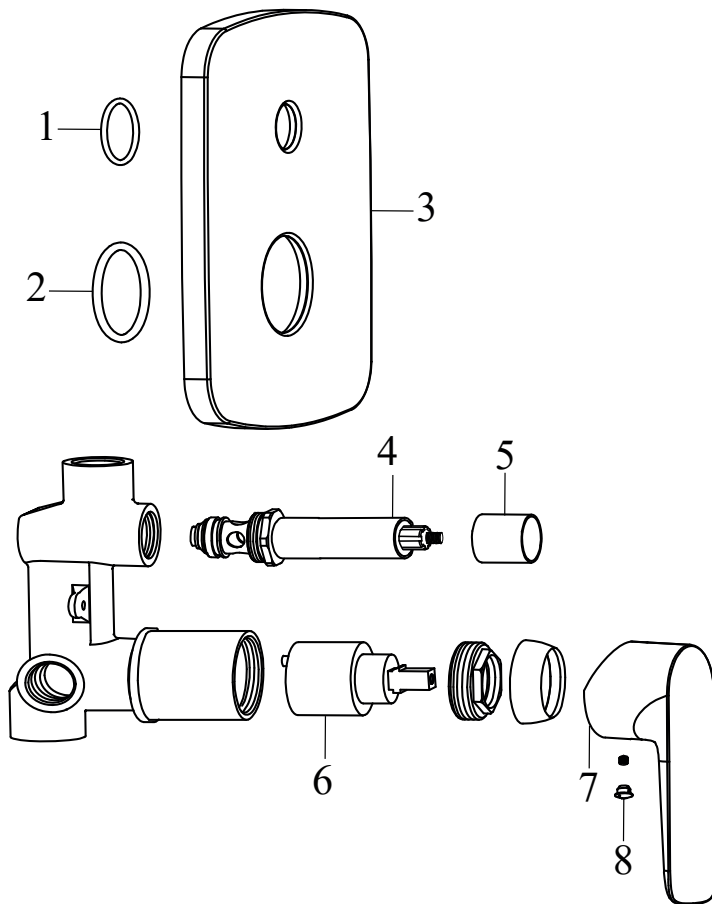

CL 061.00CR.O2

CL 061.00CR.O2 Concealed tap auto 2-way with body, chrom

SKU **X070086**

CL 061.00CR.O2 Concealed tap auto 2-way with body, chrom

No.	SKU	SPARE PART	Price excl. VAT	Price incl. VAT
1	X07P449	O-ring for cover plate for switch 003		
2	X07P450	O-ring for cover plate for cartridge 004		
3	X07P443	Cover plate 012		
4	X07P427	Switch 019		
5	X07P453	Diverter knob 007		
6	X07P423	Cartridge 015		
7	X07P431	Handle 008		
8	X07P029	Screw cover - chrome