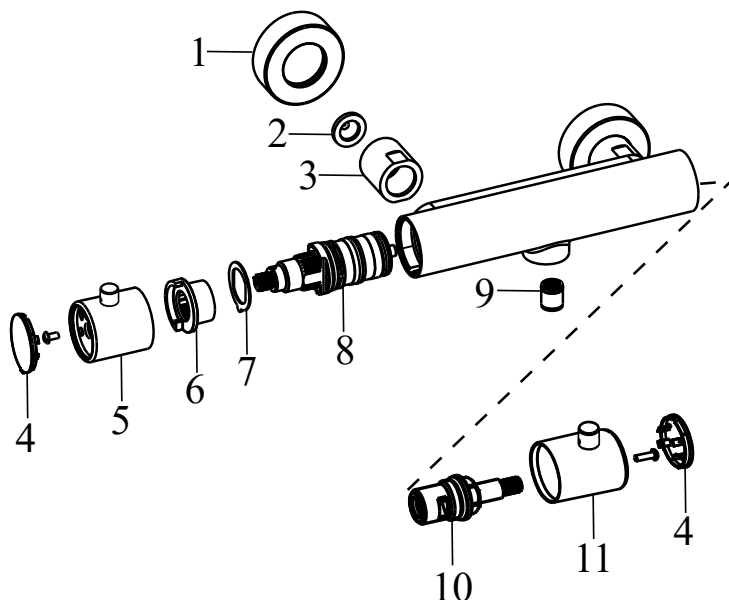

PU 033.00CR Thermostatic shower tap w/o set, chrom

No.	SKU	SPARE PART	Price excl. VAT	Price incl. VAT
1	X07P503	Escutcheon 008		
2	X07P067	Filter packing 002		
3	X07P511	Nut 007		
4	X07P506	Cover for handle 02		
5	X07P507	Handle for thermostat cartridge (PU 033.00)		
6	X07P508	Stop ring 003		
7	X07P509	Lock ring		
8	X07P510	Thermostat cartridge 003		
9	X07P474	Check valve 002		
10	X07P512	Cartridge 003		
11	X07P513	Handle for switch (PU 033.00)