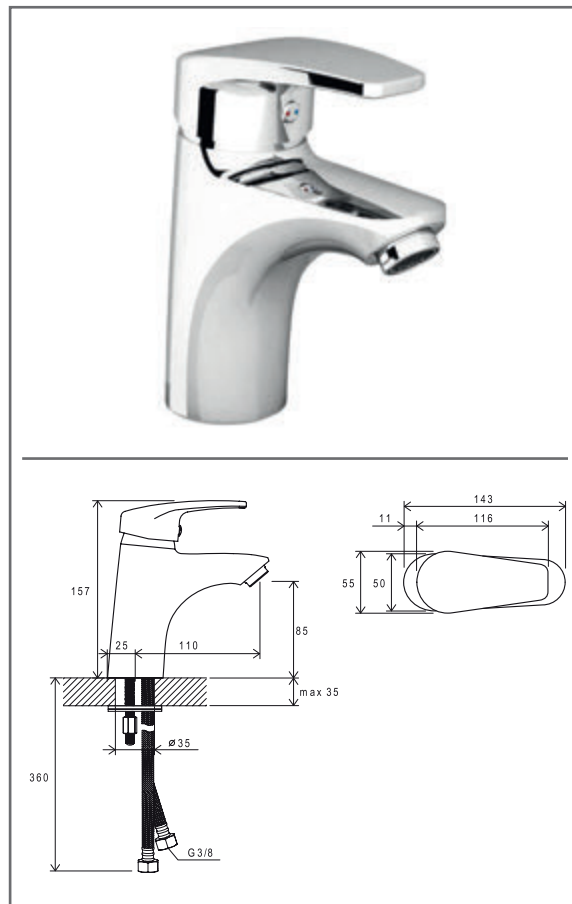

NO 012.00CR Washbasin tap 157 mm w/o pop-up waste, chrome

SKU **X070023**

NO 012.00CR Washbasin tap 157 mm w/o pop-up waste, chrome

No.	SKU	SPARE PART	Price excl. VAT	Price incl. VAT
1	X07P021	Handle 002		
2	X07P028	Screw cover - H/C 001		
3	X07P031	Cartridge 002		
4	X07P155	Fixing set 005		
5	X07P033	Aerator 002		
6	X07P415	Flexible house 370 mm 3/8' - hot		
7	X07P036	Flexible house 370 mm 3/8" - cold