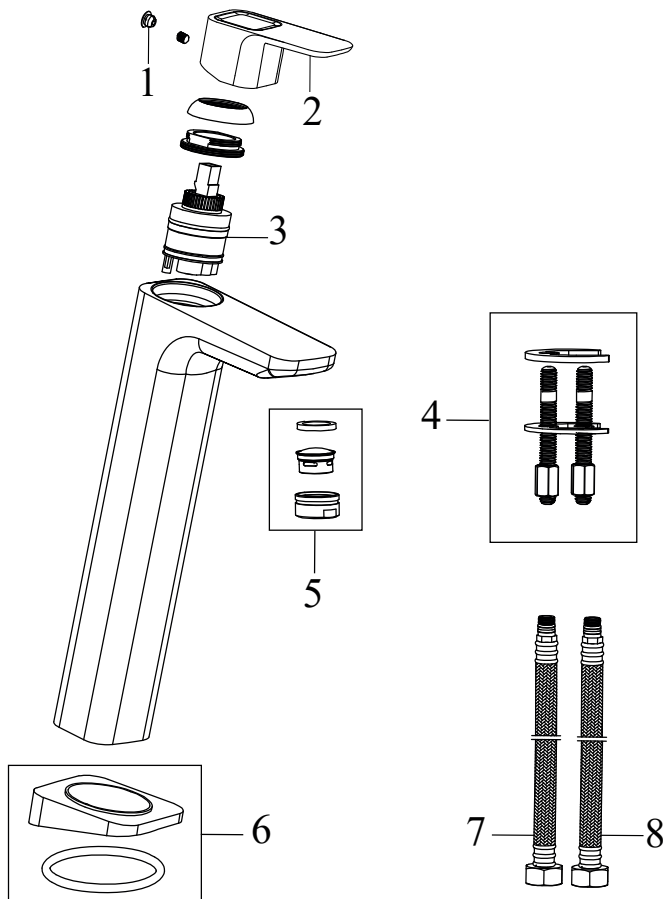

TD 015.00CR Washbasin tap 330 mm w/o pop-up waste, chrom

SKU **X070091**

TD 015.00CR Washbasin tap 330 mm w/o pop-up waste, chrom

No.	SKU	SPARE PART	Price excl. VAT	Price incl. VAT
1	X07P029	Screw cover - chrome		
2	X07P441	Handle 018		
3	X07P266	Cartridge 008		
4	X07P155	Fixing set 005		
5	X07P489	Aerator 014		
6	X07P267	Escutcheon with o-ring 002		
7	X07P314	Flexible house 400 mm 3/8" - hot		
8	X07P418	Flexible hose 400 mm 3/8' - cold