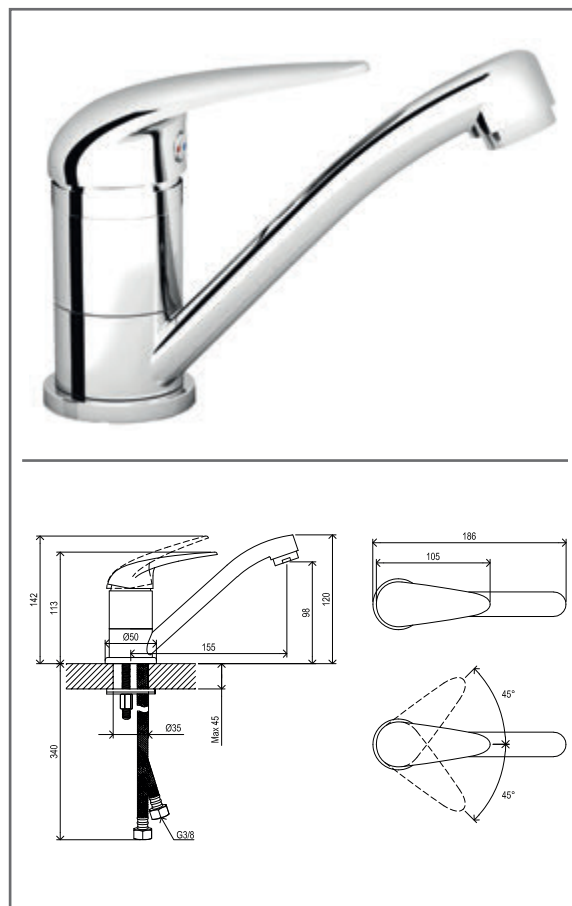

SN 015.00CR Washbasin tap 115 mm w/o pop-up waste, chrom

No.	SKU	SPARE PART	Price excl. VAT	Price incl. VAT
1	X07P040	Handle 003		
2	X07P041	Screw cover - H/C 002		
3	X07P042	Flange		
4	X07P054	Cartridge 003		
5	X07P057	O-ring 002		
6	X07P046	O-ring		
7	X07P060	Fixing set 003		
8	X07P045	Aerator 004		
9	X07P055	Flexible house 350 mm 3/8"