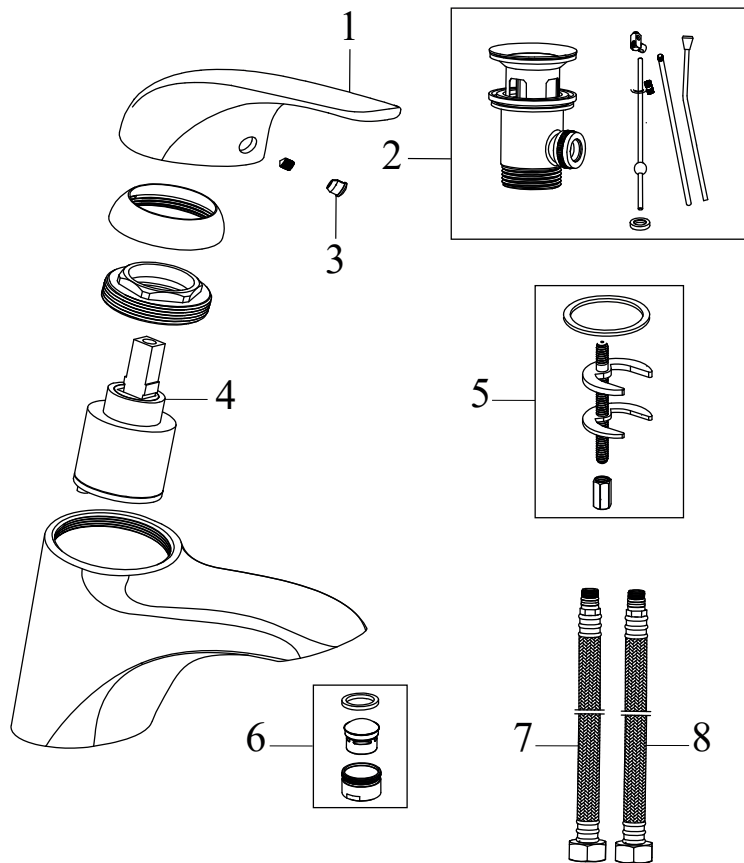

RS 011.00CR Washbasin tap 121 mm with pop-up waste, chrome

SKU **X070010**

RS 011.00CR Washbasin tap 121 mm with pop-up waste, chrome

No.	SKU	SPARE PART	Price excl. VAT	Price incl. VAT
1	X07P020	Handle 001		
2	X07P025	Pop-up waste		
3	X07P028	Screw cover - H/C 001		
4	X07P031	Cartridge 002		
5	X07P035	Fixing set 001		
6	X07P033	Aerator 002		
7	X07P415	Flexible house 370 mm 3/8' - hot		
8	X07P036	Flexible house 370 mm 3/8" - cold