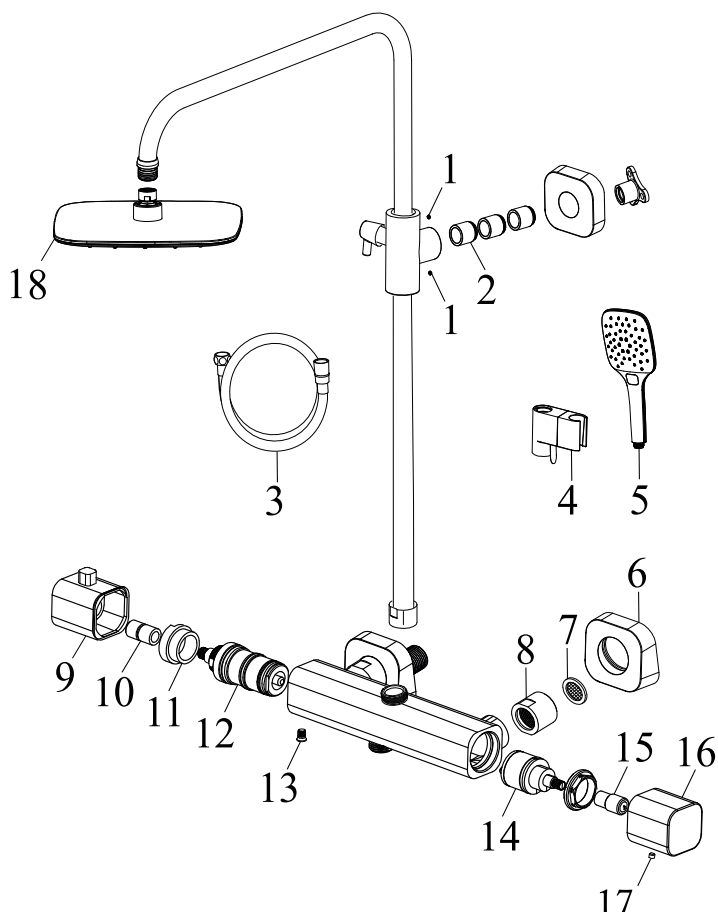

TD F 091.00CR Thermostatic shower column, with set, chrom

No.	SKU	SPARE PART	Price excl. VAT	Price incl. VAT
1	X07P465	Allen screw 002		
2	X07P463	Sleeve		
3	X07P065	912.50CR Shower hose plastic 150 cm		
4	X07P222	Shower holder 001		
5	X07P348	958.00CR Hand shower Air, 3 functions, 120 mm, chrom		
6	X07P469	Escutcheon 005		
7	X07P067	Filter packing 002		
8	X07P467	Nut 004		
9	X07P544	Handle for thermostat cartridge (TD F 033.00, TD F 091.00)		
10	X07P473	Connecting piece 002		
11	X07P080	Stop ring 001		
12	X07P081	Thermostat cartridge 001		
13	X07P130	Screw		
14	X07P120	Switch 005		
15	X07P472	Connecting piece 001		
16	X07P546	Handle for switch (TD F 091.00)		
17	X07P540	Screw cover 002		
18	X07P574	983.00CR Head shower ABS square, 250 mm, chrom		

Unmarked component cannot be purchased separately.