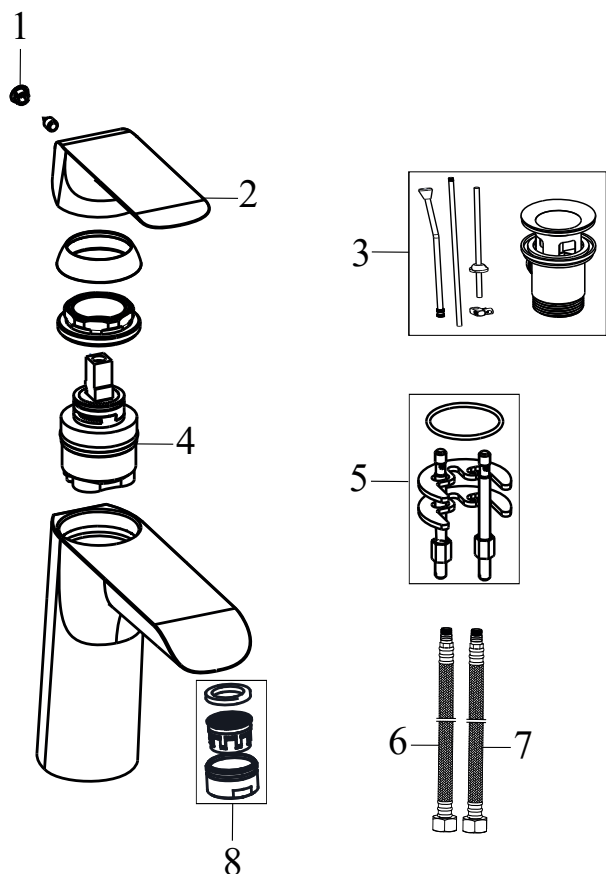

FL 013.00CR Washbasin tap 153 mm with pop-up waste, chrome

SKU **X070117**

FL 013.00CR Washbasin tap 153 mm with pop-up waste, chrome

No.	SKU	SPARE PART	Price excl. VAT	Price incl. VAT
1	X07P029	Screw cover - chrome		
2	X07P518	Handle 025		
3	X07P025	Pop-up waste		
4	X07P519	Cartridge 018		
5	X07P499	Fixing set 008		
6	X07P301	Flexible house 450 mm 3/8" - hot		
7	X07P417	Flexible hose 450 mm 3/8" - cold		
8	X07P520	Aerator 020