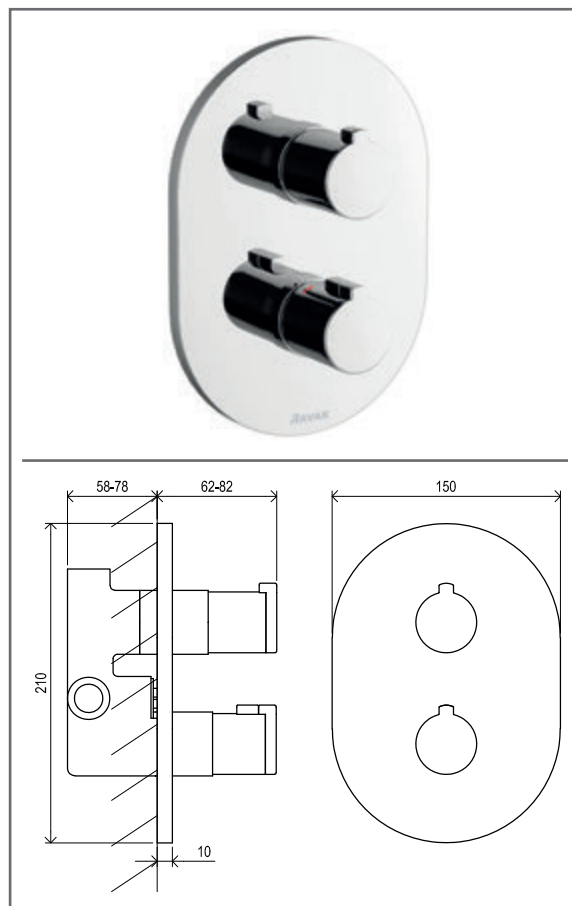

CR 063.00CR.02 thermo con. 2-way tap w/o body, chrom

No.	SKU	SPARE PART	Price excl. VAT	Price incl. VAT
1	X07P450	O-ring for cover plate for cartridge 004		
2	X07P129	Handle for switch (CR 063.00)		
3	X07P073	Cover for handle 01		
4	X07P333	Cover plate 008		
5	X07P078	Handle for thermostat cartridge		
6	X07P118	Switch 003		
7	X07P461	Allen screw 003		
8	X07P297	Thermostat cartridge 002		
9	X07P457	Stop ring 002