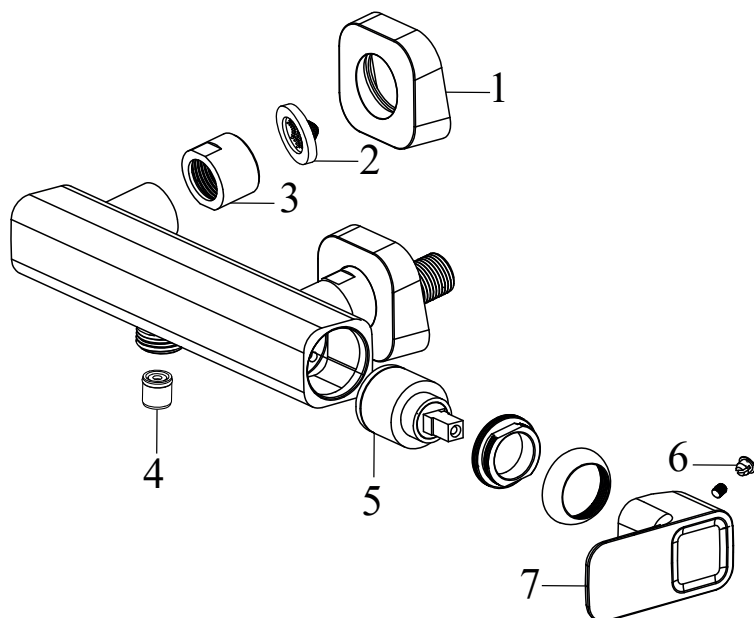

TD 032.00CR Shower tap w/o set, chrom

No.	SKU	SPARE PART	Price excl. VAT	Price incl. VAT
1	X07P469	Escutcheon 005		
2	X07P067	Filter packing 002		
3	X07P466	Nut 003		
4	X07P069	Check valve 001		
5	X07P149	Cartridge 007		
6	X07P029	Screw cover - chrome		
7	X07P440	Handle 017