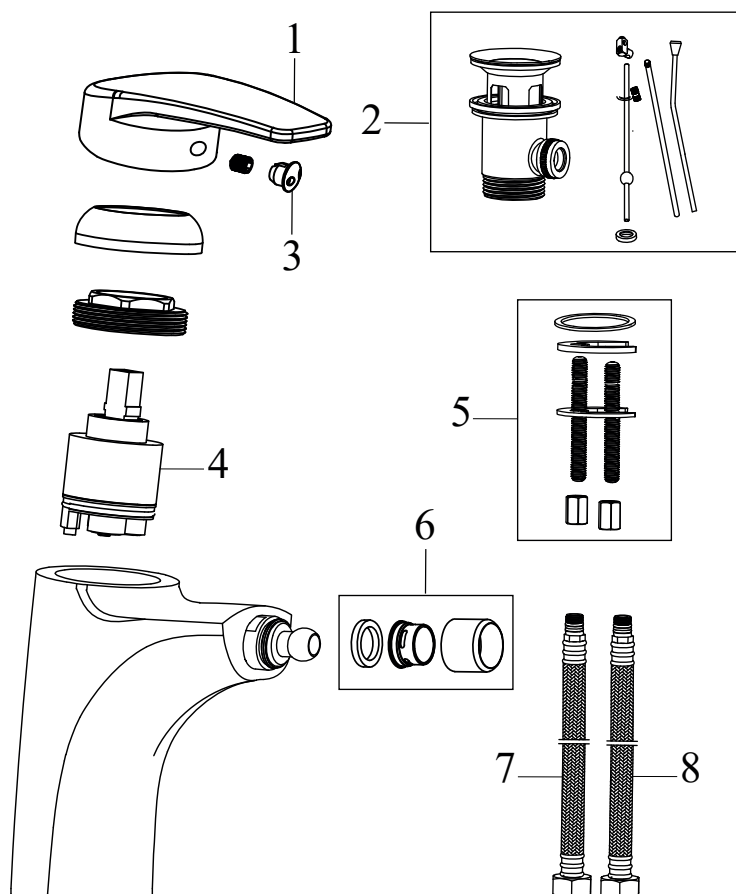

NO 055.00CR Bidet tap 140 mm with pop-up waste, chrome

No.	SKU	SPARE PART	Price excl. VAT	Price incl. VAT
1	X07P021	Handle 002		
2	X07P025	Pop-up waste		
3	X07P028	Screw cover - H/C 001		
4	X07P031	Cartridge 002		
5	X07P155	Fixing set 005		
6	X07P032	Aerator 001		
7	X07P415	Flexible house 370 mm 3/8' - hot		
8	X07P036	Flexible house 370 mm 3/8" - cold