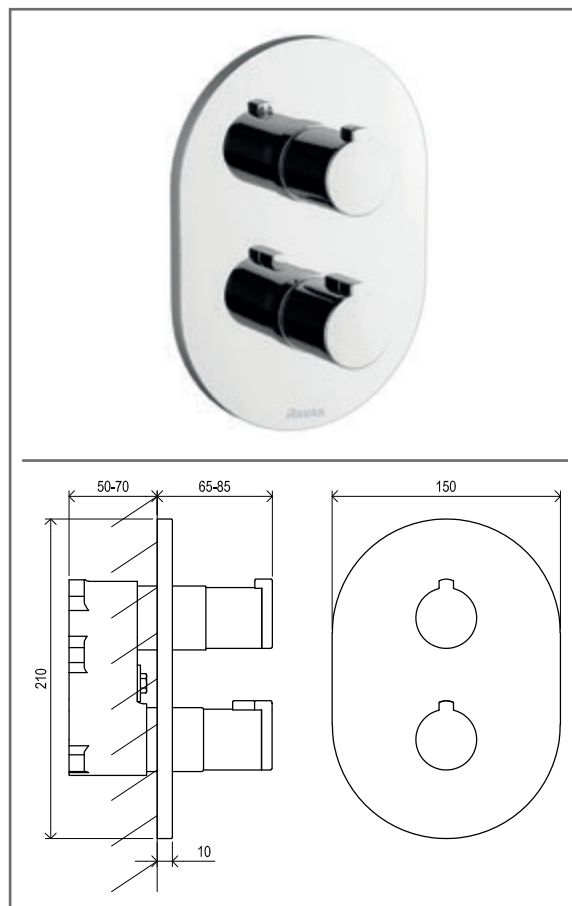

CR 067.00CR.O3.RB071

CR 067.00CR.O3.RB071 thermo con. 3-way tap with body, chrom

SKU **X070075**

CR 067.00CR.O3.RB071 thermo con. 3-way tap with body, chrom

No.	SKU	SPARE PART	Price excl. VAT	Price incl. VAT
1	X07P450	O-ring for cover plate for cartridge 004		
2	X07P475	Handle for switch (CR 067.00)		
3	X07P073	Cover for handle 01		
4	X07P401	Cover plate 011		
5	X07P078	Handle for thermostat cartridge		
6	X07P425	Switch 017		
7	X07P461	Allen screw 003		
8	X07P297	Thermostat cartridge 002		
9	X07P457	Stop ring 002		
10	X07P718	Valve nuts 001