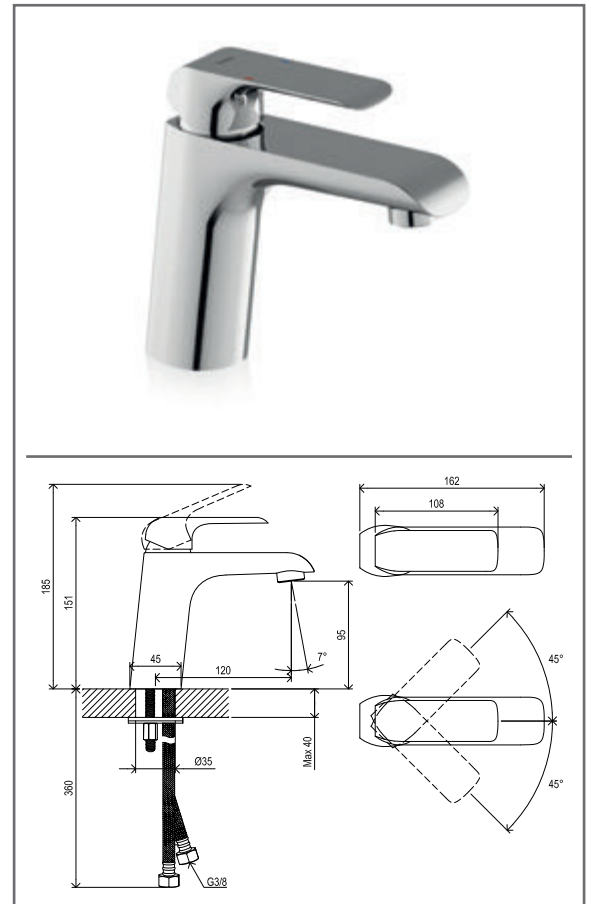

FL 014.00CR Washbasin tap 151 mm , w/o pop-up waste, chrom

SKU **X070118**

FL 014.00CR Washbasin tap 151 mm , w/o pop-up waste, chrom

No.	SKU	SPARE PART	Price excl. VAT	Price incl. VAT
1	X07P029	Screw cover - chrome		
2	X07P518	Handle 025		
3	X07P499	Fixing set 008		
4	X07P519	Cartridge 018		
5	X07P301	Flexible house 450 mm 3/8" - hot		
6	X07P417	Flexible hose 450 mm 3/8' - cold		
7	X07P520	Aerator 020