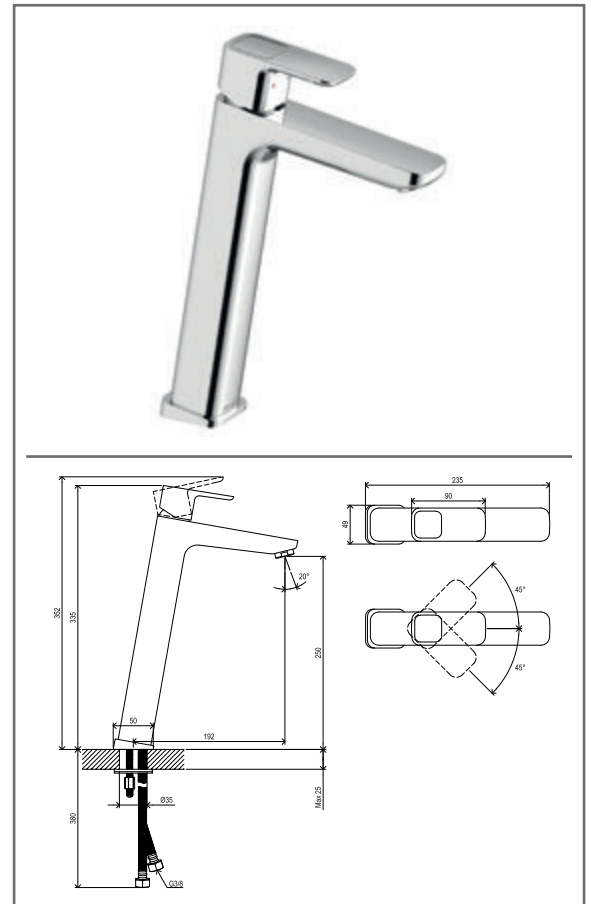

TD 015.00CR Washbasin tap 330 mm w/o pop-up waste, chrom

SKU **X070091**

TD 015.00CR Washbasin tap 330 mm w/o pop-up waste, chrom

No.	SKU	SPARE PART	Price excl. VAT	Price incl. VAT
1	X07P029	Screw cover - chrome		
2	X07P441	Handle 018		
3	X07P266	Cartridge 008		
4	X07P155	Fixing set 005		
5	X07P489	Aerator 014		
6	X07P267	Escutcheon with o-ring 002		
7	X07P314	Flexible house 400 mm 3/8" - hot		
8	X07P418	Flexible hose 400 mm 3/8' - cold