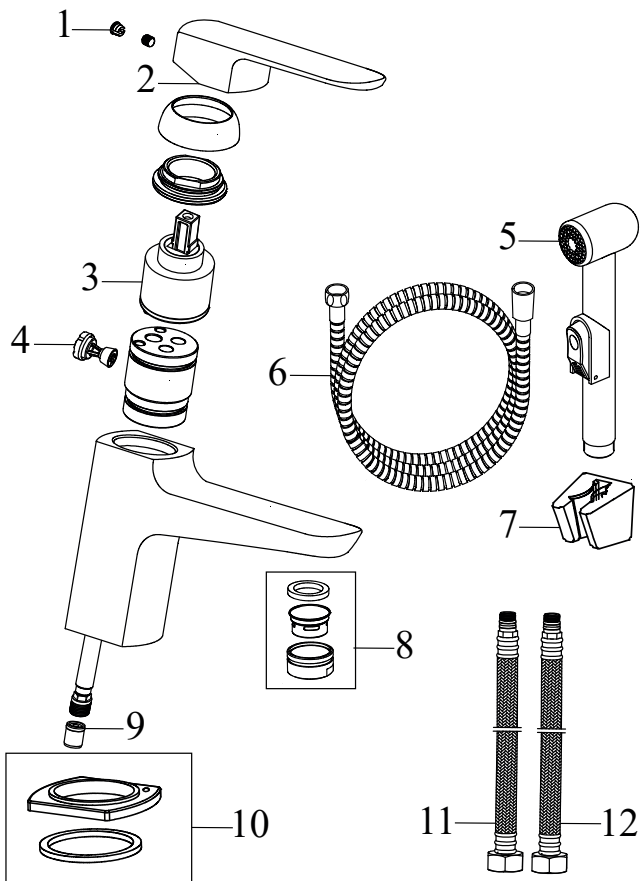

BM 011.00CR Washbasin tap 144 mm with bidet shower, chrome

SKU **X070076**

BM 011.00CR Washbasin tap 144 mm with bidet shower, chrome

No.	SKU	SPARE PART	Price excl. VAT	Price incl. VAT
1	X07P029	Screw cover - chrome		
2	X07P428			
3	X07P149	Cartridge 007		
4	X07P295	Switch 001		
5	X07P269	962.00CR Bidet shower, chrom		
6	X07P300	Shower hose 150 cm 001		
7	X07P298	Shower holder		
8	X07P033	Aerator 002		
9	X07P474	Check valve 002		
10	X07P403	Escutcheon with o-ring 003		
11	X07P125	Flexible house 420 mm 3/8" - hot		
12	X07P416	Flexible hose 420 mm 3/8" - cold