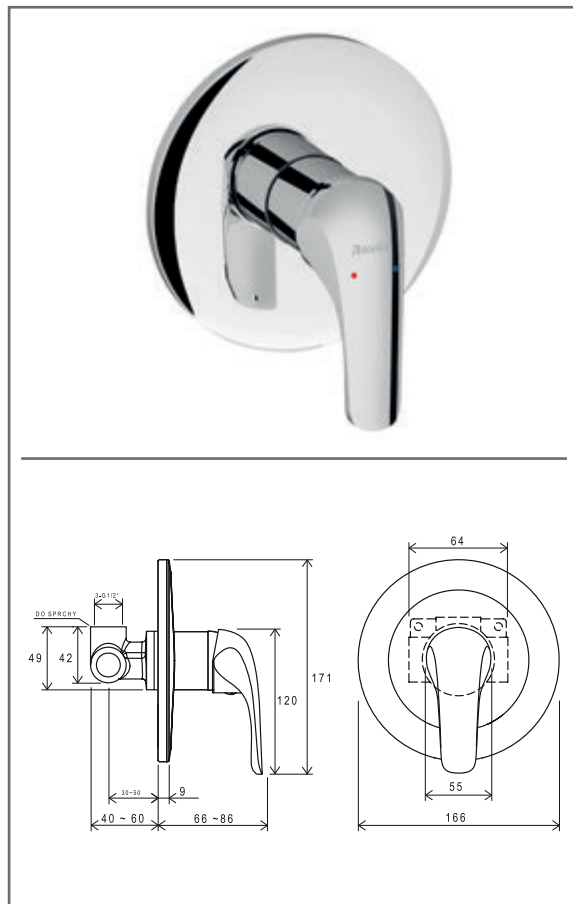

RS 066.00CR.O1.RB070

RS 066.00CR.O1.RB070 Concealed 1 way tap w/o body, chrom

SKU **X070049**

RS 066.00CR.O1.RB070 Concealed 1 way tap w/o body, chrom

No.	SKU	SPARE PART	Price excl. VAT	Price incl. VAT
1	X07P136	O-ring for cover plate for cartridge 001		
2	X07P202	Cover plate 004		
3	X07P121	O-ring 001		
4	X07P031	Cartridge 002		
5	X07P029	Screw cover - chrome		
6	X07P439	Handle 016