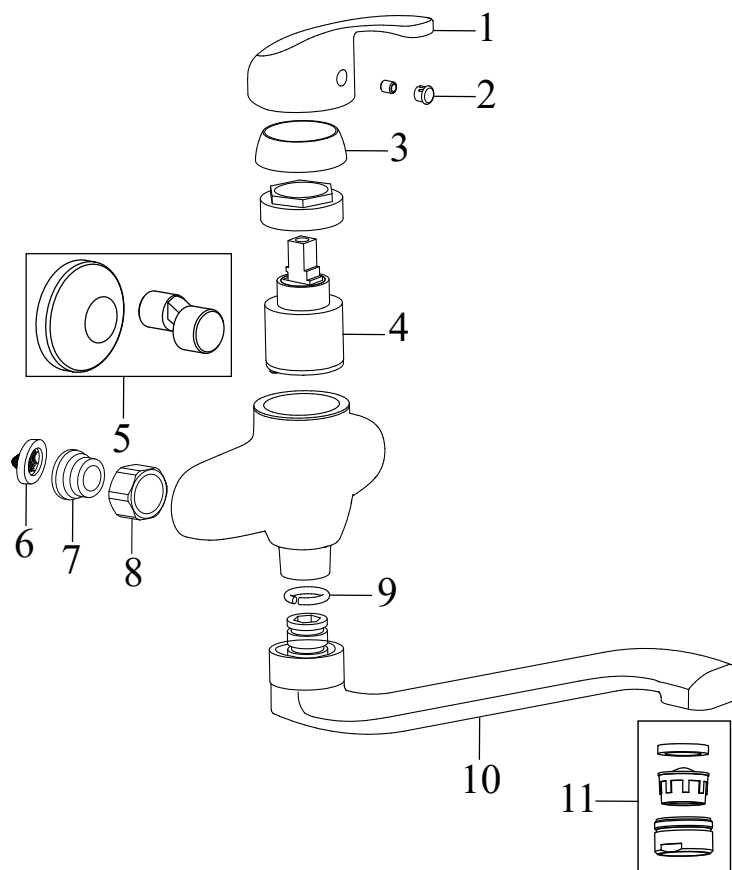

SN 041.00CR Washbasin/sink tap w/o pop-up waste, chrom

No.	SKU	SPARE PART	Price excl. VAT	Price incl. VAT
1	X07P040	Handle 003		
2	X07P041	Screw cover - H/C 002		
3	X07P042	Flange		
4	X07P054	Cartridge 003		
5	X07P050	Eccentric connectors with escutcheon		
6	X07P048	Filter packing 001		
7	X07P047	Connecting thread		
8	X07P049	Nut 001		
9	X07P056	O-ring 001		
10	X07P051	Spout 001		
11	X07P045	Aerator 004