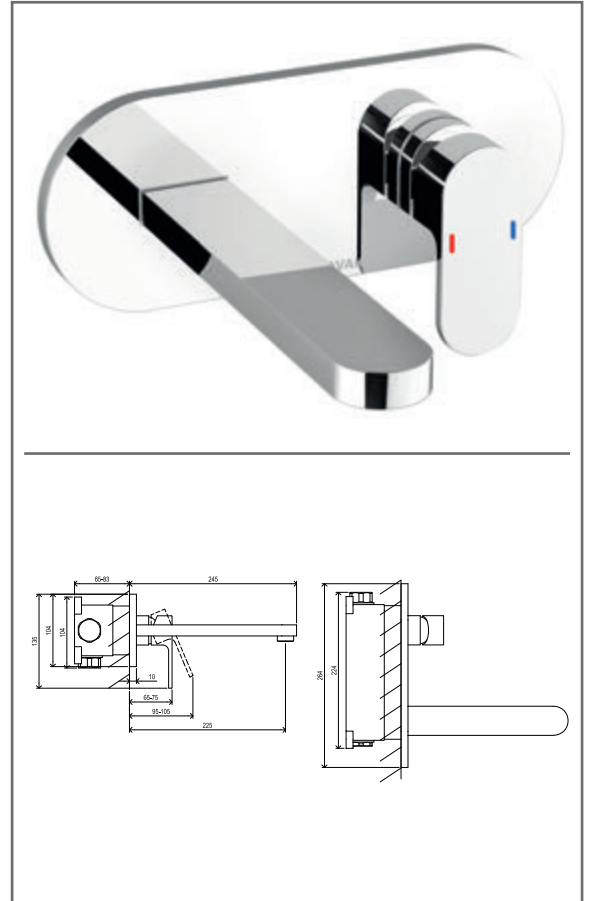

CR 019.00CR.O1

CR 019.00CR.O1 Washbasin concealed tap with body, chrom

SKU **X070093**

CR 019.00CR.O1 Washbasin concealed tap with body, chrom

No.	SKU	SPARE PART	Price excl. VAT	Price incl. VAT
1	X07P151	O-ring for cover plate for cartridge 002		
2	X07P445	Cover plate 014		
3	X07P147	Cartridge 005		
4	X07P432	Handle 009		
5	X07P207	Aerator 006		
6	X07P029	Screw cover - chrome