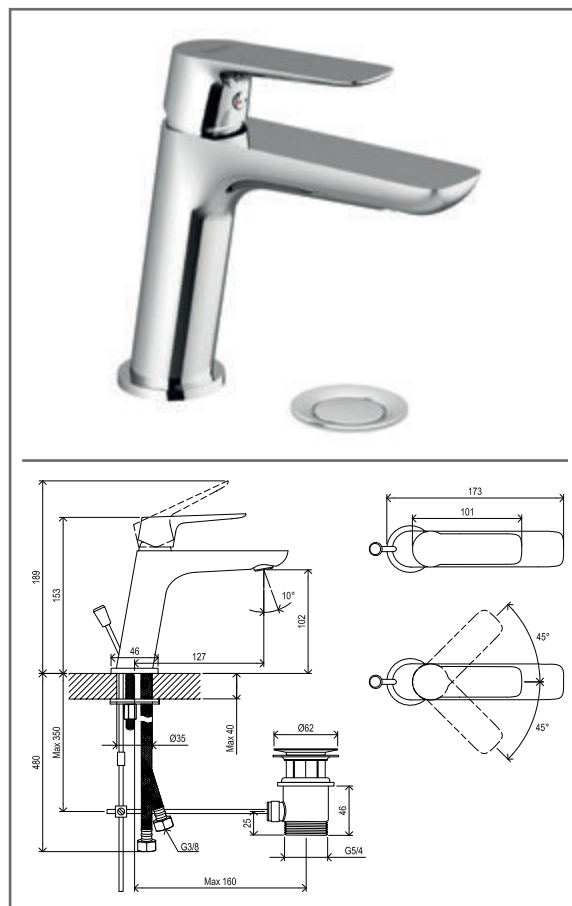

CL 011.00CR Washbasin tap 153 mm with pop-up waste, chrome

SKU **X070081**

CL 011.00CR Washbasin tap 153 mm with pop-up waste, chrome

No.	SKU	SPARE PART	Price excl. VAT	Price incl. VAT
1	X07P429	Handle 006		
2	X07P025	Pop-up waste		
3	X07P028	Screw cover - H/C 001		
4	X07P302	Cartridge 011		
4	X07P496	Cartridge 016		
5	X07P268	Fixing set 006		
6	X07P303	Aerator 010		
7	X07P404	Escutcheon with o-ring 004		
8	X07P301	Flexible house 450 mm 3/8" - hot		
9	X07P417	Flexible hose 450 mm 3/8" - cold