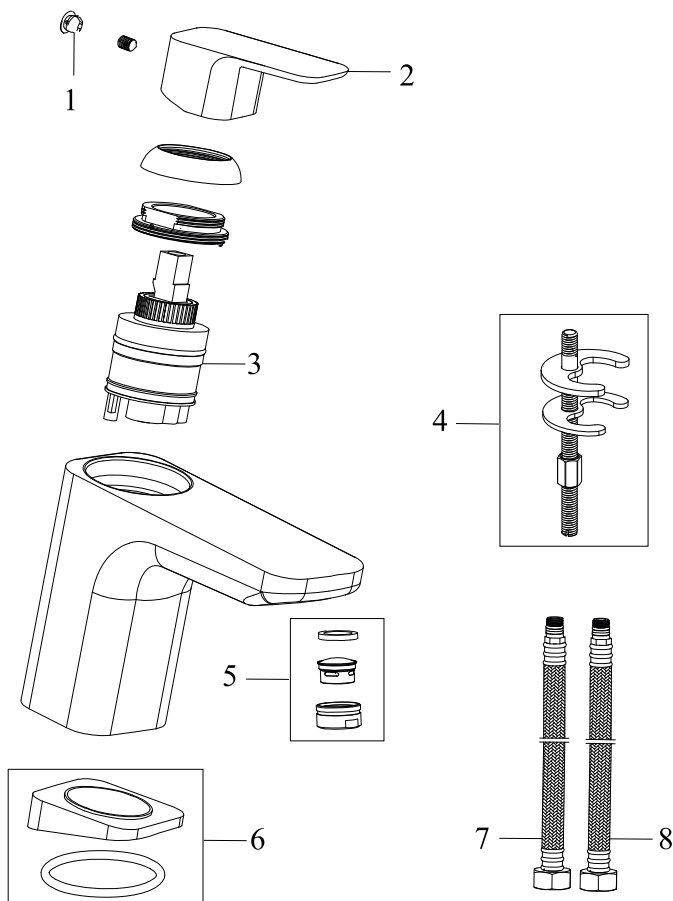

TD F 012.20BL Washbasin tap 144 mm w/o pop-up waste, black

SKU **X070148**

TD F 012.20BL Washbasin tap 144 mm w/o pop-up waste, black

No.	SKU	SPARE PART	Price excl. VAT	Price incl. VAT
1	X07P634	Screw cover black		
2	X07P629	Handle 036		
3	X07P266	Cartridge 008		
4	X07P268	Fixing set 006		
5	X07P630	Aerator 026		
6	X07P612	Escutcheon with o-ring 016		
7	X07P301	Flexible hose 450 mm 3/8" - hot		
8	X07P417	Flexible hose 450 mm 3/8" - cold