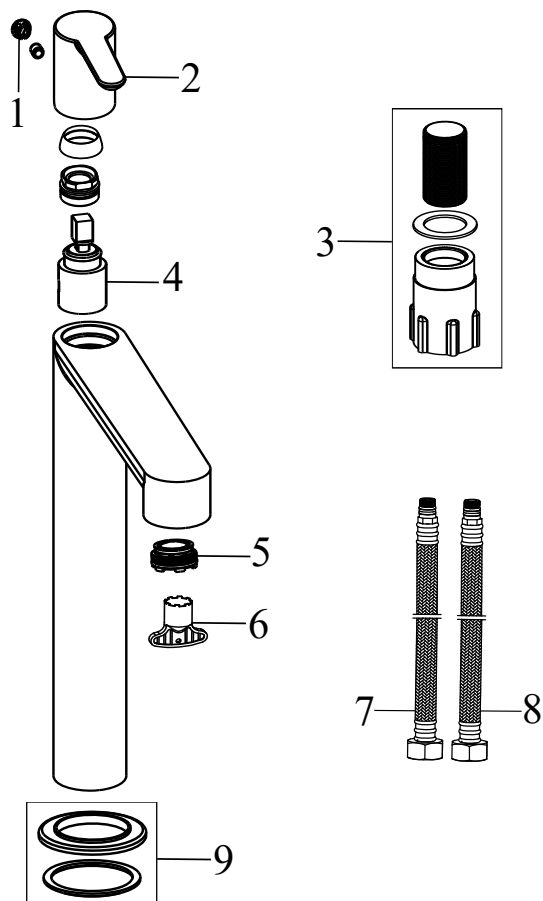

PU 015.00CR Washbasin tap 320 mm w/o pop-up waste, chrom

SKU **X070114**

PU 015.00CR Washbasin tap 320 mm w/o pop-up waste, chrom

No.	SKU	SPARE PART	Price excl. VAT	Price incl. VAT
1	X07P029	Screw cover - chrome		
2	X07P495	Handle 020		
3	X07P142	Fixing set 004		
4	X07P496	Cartridge 016		
5	X07P498	Aerator 018		
6	X07P500	Aerator wrench 02		
7	X07P301	Flexible house 450 mm 3/8" - hot		
8	X07P417	Flexible hose 450 mm 3/8' - cold		
9	X07P497	Escutcheon with o-ring 011