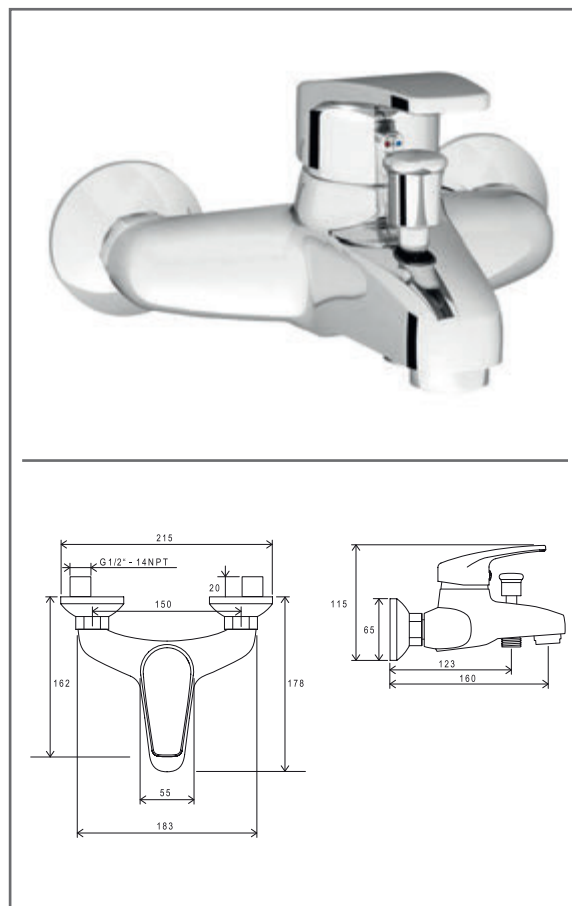

NO 022.00CR Bath tap w/o set, chrom

No.	SKU	SPARE PART	Price excl. VAT	Price incl. VAT
1	X07P021	Handle 002		
2	X07P028	Screw cover - H/C 001		
3	X07P031	Cartridge 002		
4	X07P312	Escutcheon 004		
5	X07P067	Filter packing 002		
6	X07P311	Nut 002		
7	X07P456	Diverter knob 010		
8	X07P271	Switch 011		
9	X07P069	Check valve 001		
10	X07P034	Aerator 003