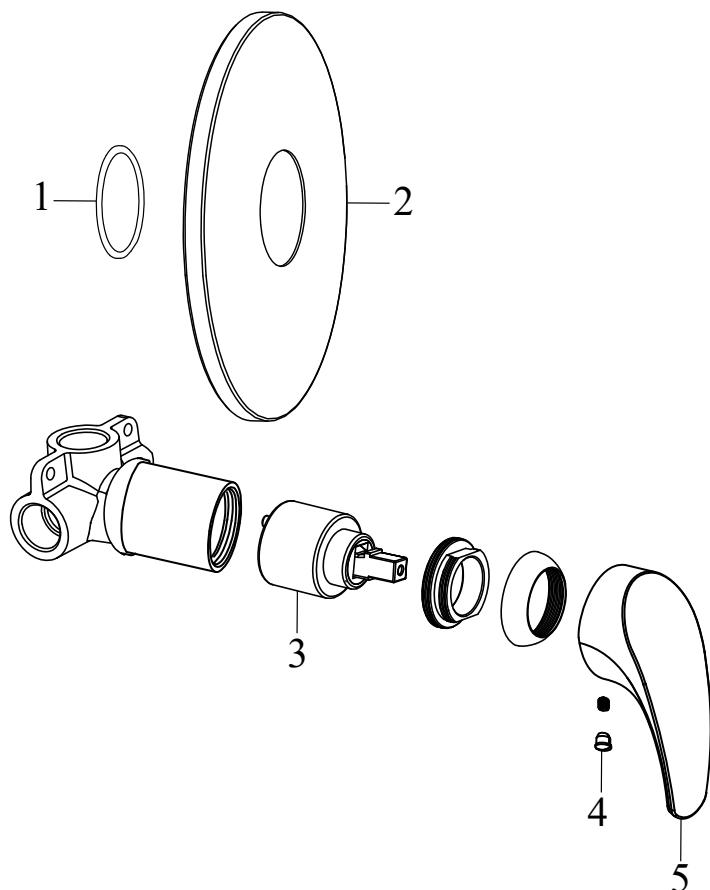

RS 062.00CR.O1

RS 062.00CR.O1 Concealed tap 1-way with body, chrome

SKU **X070015**

RS 062.00CR.O1 Concealed tap 1-way with body, chrome

No.	SKU	SPARE PART	Price excl. VAT	Price incl. VAT
1	X07P136	O-ring for cover plate for cartridge 001		
2	X07P199	Cover plate 002		
3	X07P030	Cartridge 001		
4	X07P029	Screw cover - chrome		
5	X07P439	Handle 016