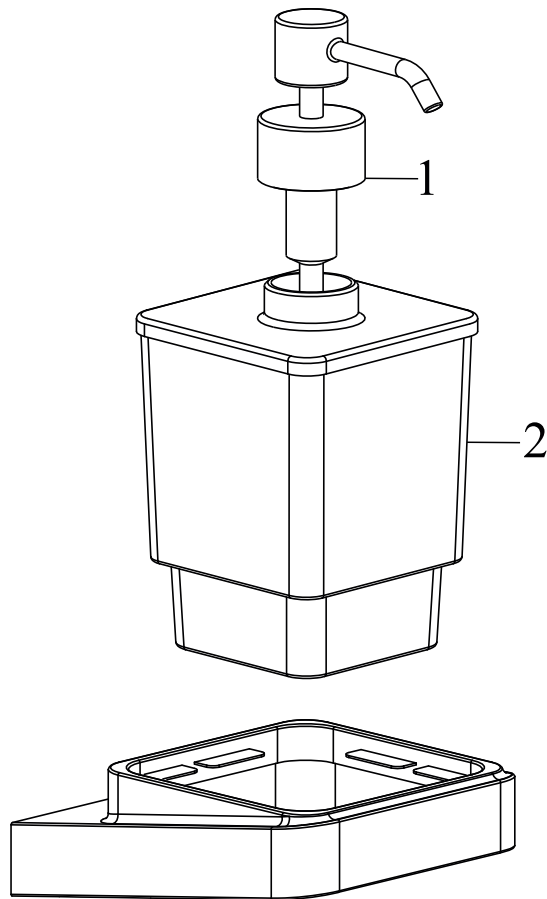

TD 231.20BL

TD 231.20BL Soap dispenser, black

SKU **X07P559**

TD 231.20BL Soap dispenser, black

No.	SKU	SPARE PART	Price excl. VAT	Price incl. VAT
1	X07P636	Pump 003		
2	X07P381	Glass cup 002