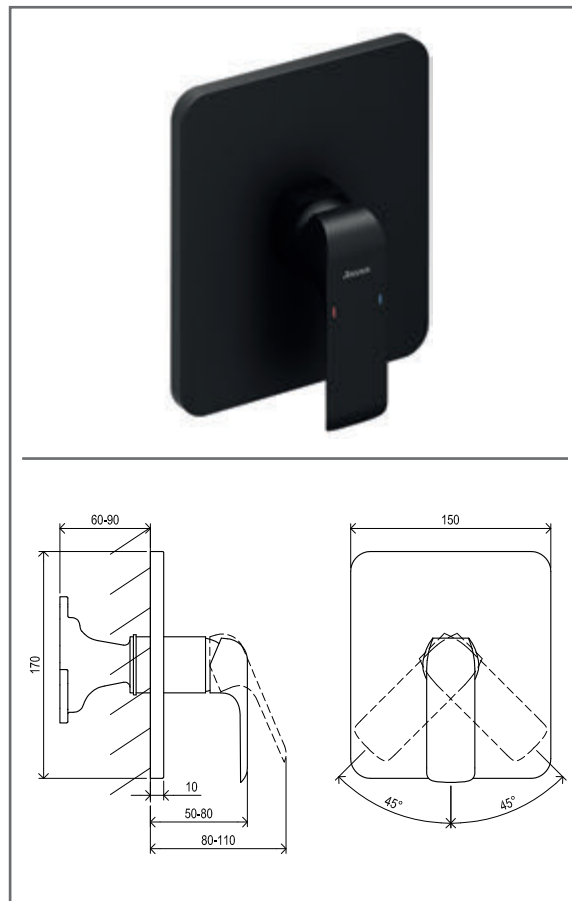

FL 066.20BL.O1.RB072

FL 066.20BL.O1.RB072 Concealed 1 way tap w/o body, black

SKU **X070180**

FL 066.20BL.O1.RB072 Concealed 1 way tap w/o body, black

No.	SKU	SPARE PART	Price excl. VAT	Price incl. VAT
1	X07P767	Handle 046		
2	X07P540	Screw cover 002		
3	X07P529	Cartridge 021		
4	X07P465	Allen screw 002		
5	X07P771	Cover 025		
6	X07P538	O-ring for cover plate for cartridge 005		
7	X07P539	O-ring 002