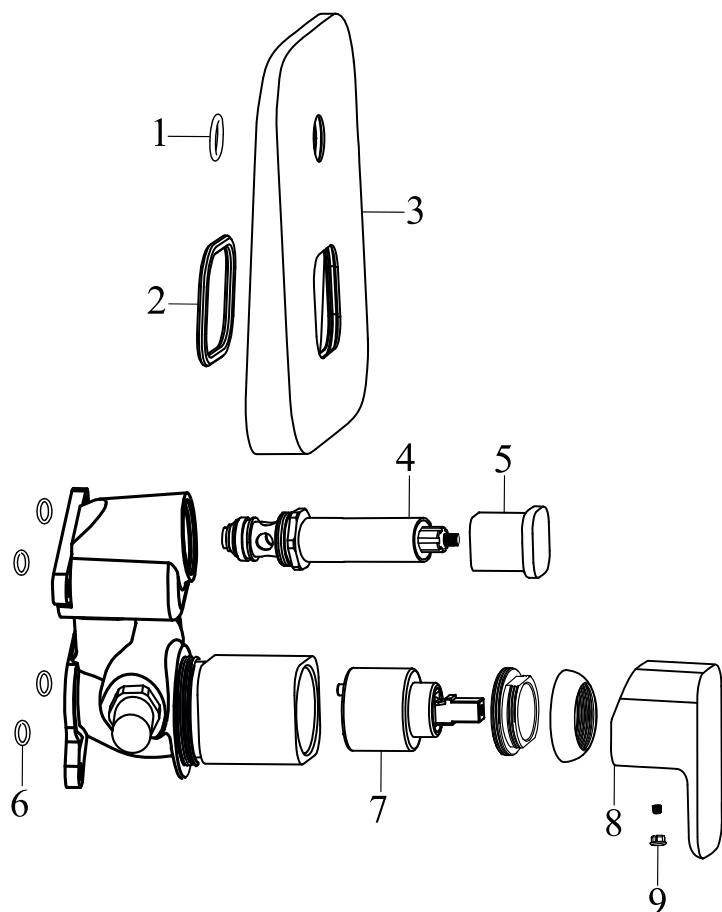

TD F 065.20BL.O2.RB070

TD F 065.20BL.O2.RB070 Con. 2-way tap w/o body, set, black

SKU **X070158**

TD F 065.20BL.O2.RB070 Con. 2-way tap w/o body, set, black

No.	SKU	SPARE PART	Price excl. VAT	Price incl. VAT
1	X07P273	O-ring for cover plate for switch 001		
2	X07P272	O-ring for cover plate for cartridge 003		
3	X07P618	Cover 021		
4	X07P617	Diverter 022		
5	X07P619	Diverter knob 013		
6	X07P121	O-ring 001		
7	X07P423	Cartridge 015		
8	X07P615	Handle 035		
9	X07P634	Screw cover black