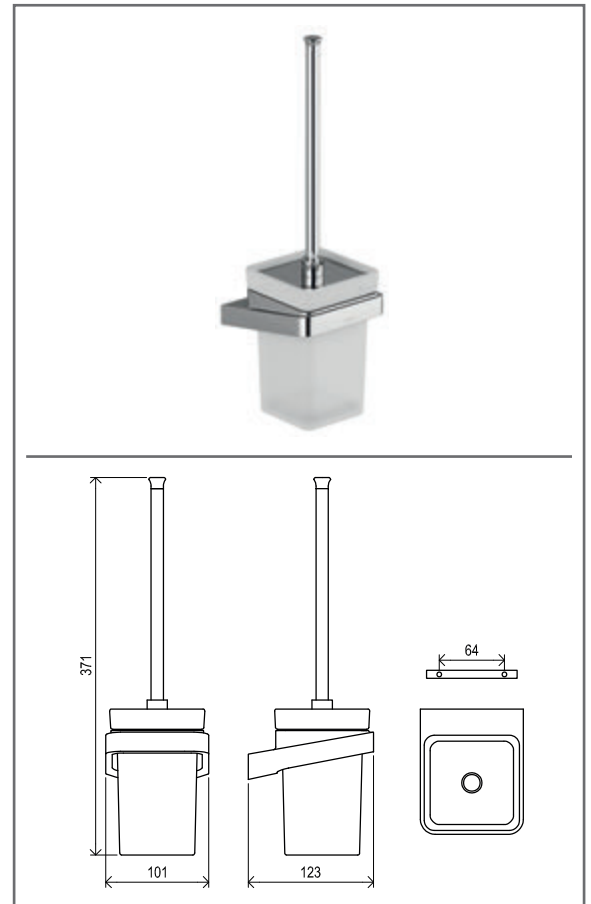

TD 410.00CR

TD 410.00CR Toilet brush holder, chrom

SKU **X07P330**

TD 410.00CR Toilet brush holder, chrom

No.	SKU	SPARE PART	Price excl. VAT	Price incl. VAT
1	X07P379	Glass cup 002		
2	X07P380	Stick with brush 002