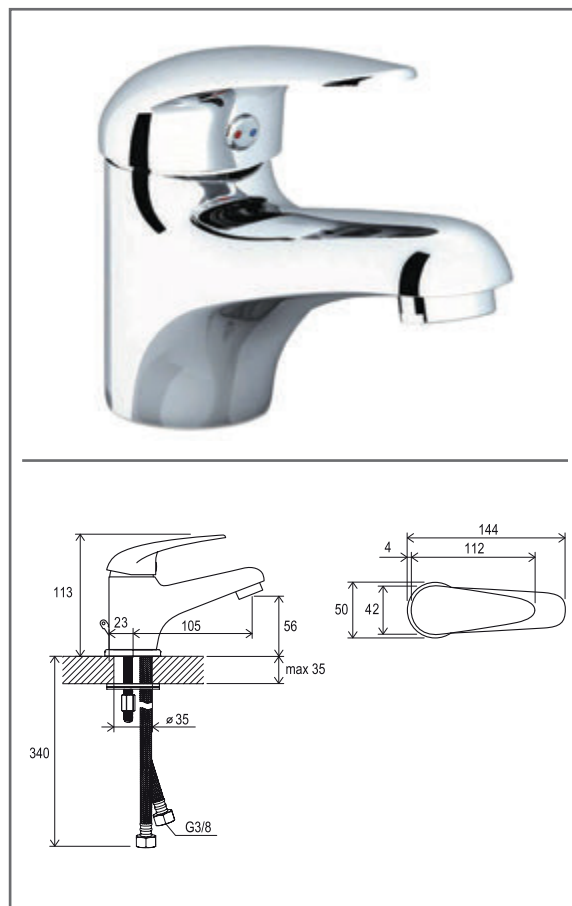

SN 012.00CR Washbasin tap 111 mm w/o pop-up waste, chrome

SKU **X070002**

SN 012.00CR Washbasin tap 111 mm w/o pop-up waste, chrome

No.	SKU	SPARE PART	Price excl. VAT	Price incl. VAT
1	X07P040	Handle 003		
2	X07P041	Screw cover - H/C 002		
3	X07P042	Flange		
4	X07P054	Cartridge 003		
5	X07P044	Fixing set 002		
6	X07P045	Aerator 004		
7	X07P043	Escutcheon with o-ring		
8	X07P055	Flexible house 350 mm 3/8"