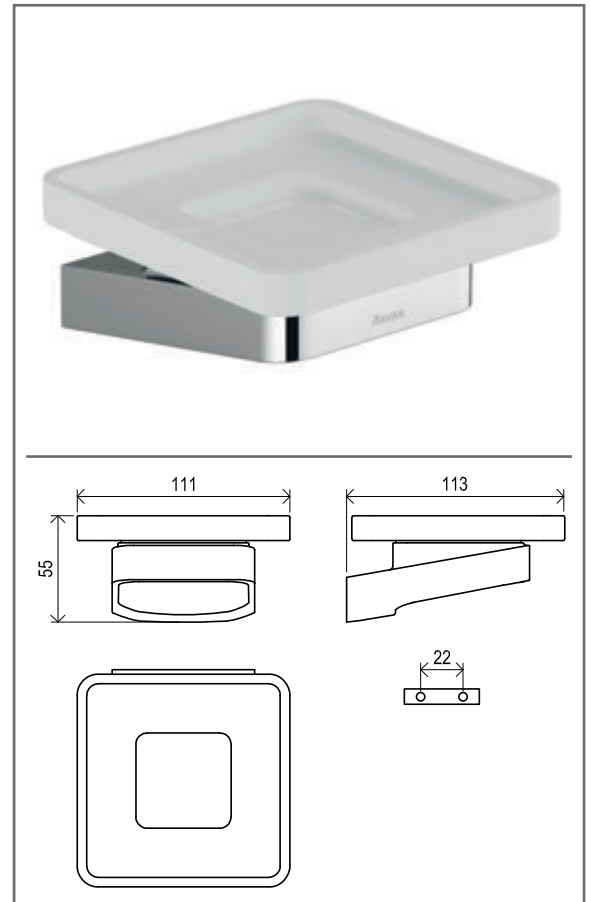

TD 200.00CR

TD 200.00CR Soap holder

SKU **X07P354**

TD 200.00CR Soap holder

No.	SKU	SPARE PART	Price excl. VAT	Price incl. VAT
1	X07P377	Soap dish 002