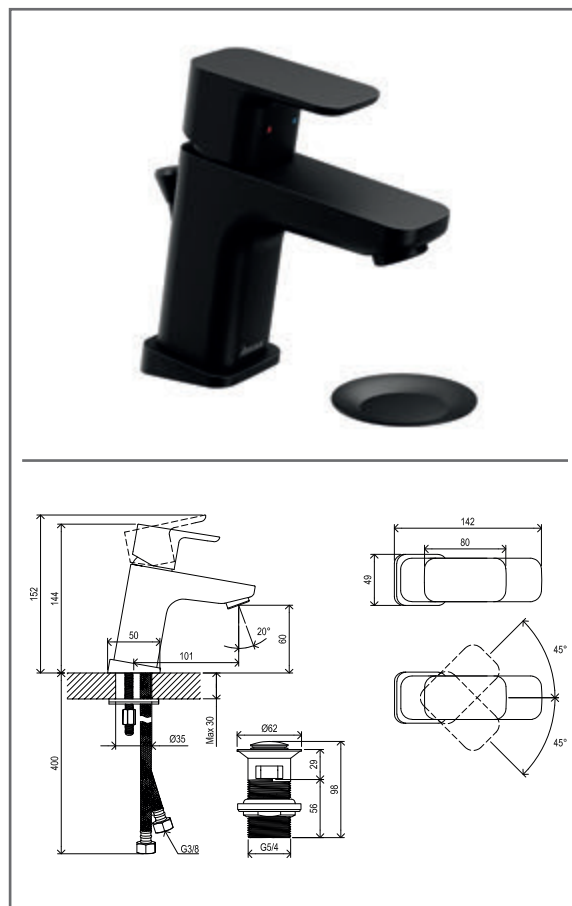

TD F 011.20BL Wash. tap 144 mm with click-clack, black

SKU **X070147**

TD F 011.20BL Wash. tap 144 mm with click-clack, black

No.	SKU	SPARE PART	Price excl. VAT	Price incl. VAT
1	X07P634	Screw cover black		
2	X07P611	Handle 035		
3	X07P614	Outlet 005		
4	X07P266	Cartridge 008		
5	X07P268	Fixing set 006		
6	X07P630	Aerator 026		
7	X07P612	Escutcheon with o-ring 016		
8	X07P301	Flexible house 450 mm 3/8" - hot		
9	X07P417	Flexible hose 450 mm 3/8' - cold