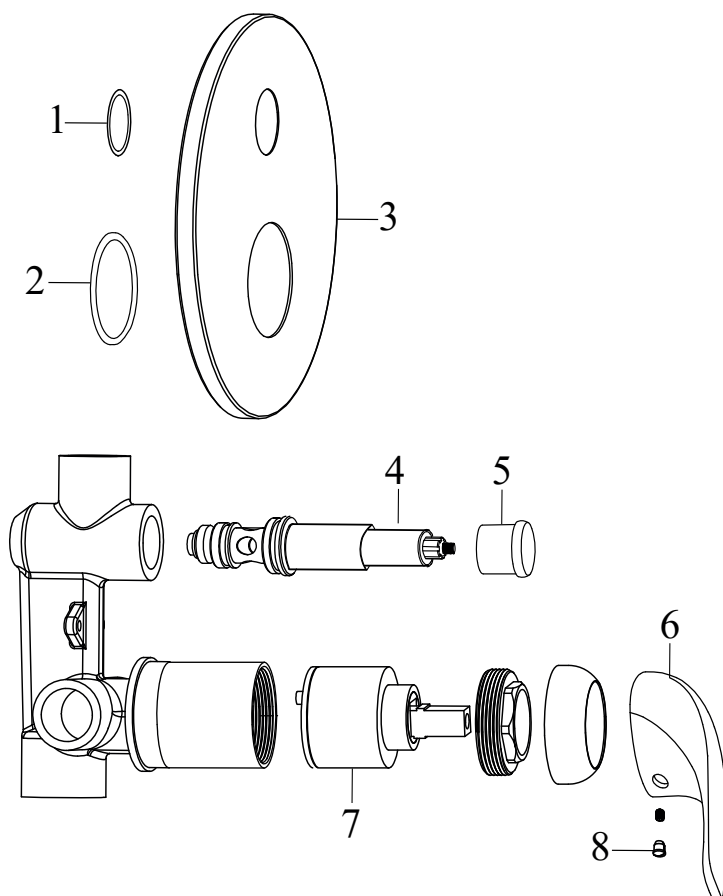

RS 061.00CR.O2

RS 061.00CR.O2 Concealed tap auto 2-way with body, chrom

SKU **X070014**

RS 061.00CR.O2 Concealed tap auto 2-way with body, chrom

No.	SKU	SPARE PART	Price excl. VAT	Price incl. VAT
1	X07P135	O-ring for cover plate for switch 002		
2	X07P136	O-ring for cover plate for cartridge 001		
3	X07P198	Cover plate 001		
4	X07P039	Switch 001		
5	X07P456	Diverter knob 010		
6	X07P439	Handle 016		
7	X07P030	Cartridge 001		
8	X07P029	Screw cover - chrome