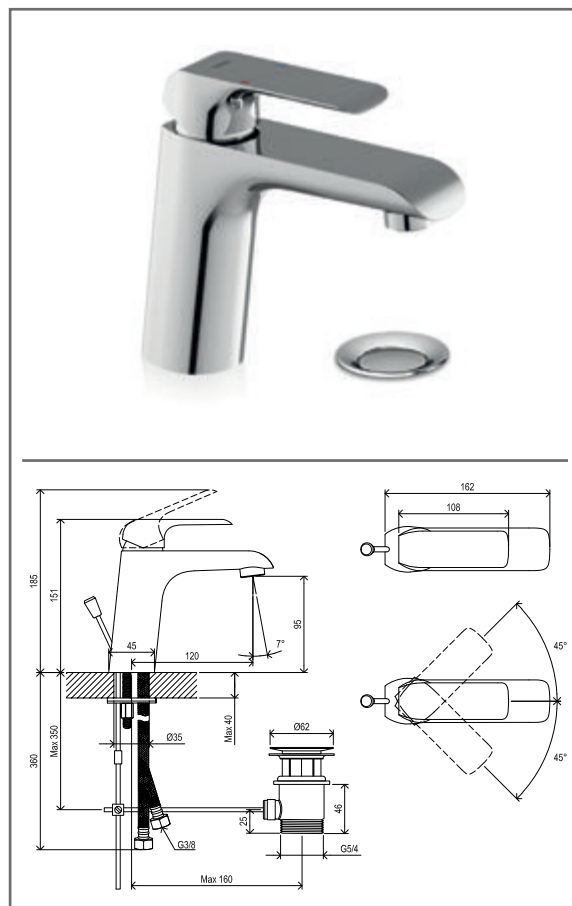

FL 013.00CR Washbasin tap 153 mm with pop-up waste, chrome

SKU **X070117**

FL 013.00CR Washbasin tap 153 mm with pop-up waste, chrome

No.	SKU	SPARE PART	Price excl. VAT	Price incl. VAT
1	X07P029	Screw cover - chrome		
2	X07P518	Handle 025		
3	X07P025	Pop-up waste		
4	X07P519	Cartridge 018		
5	X07P499	Fixing set 008		
6	X07P301	Flexible house 450 mm 3/8" - hot		
7	X07P417	Flexible hose 450 mm 3/8" - cold		
8	X07P520	Aerator 020