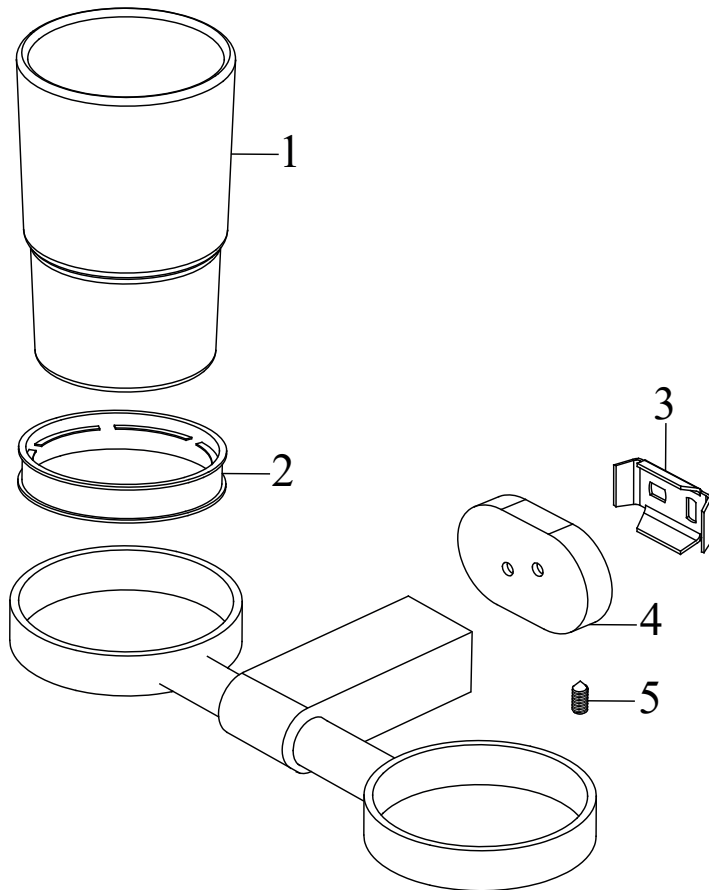

## CR 210.00CR Single cup holder (glass)

No.	SKU	SPARE PART	Price excl. VAT	Price incl. VAT
1	X07P208	Cup 001		
2	X07P220	Support element		
3	X07P248	Escutcheon with Ravak logo		
4	X07P246	Screw		
5	X07P250	Plastic insert		