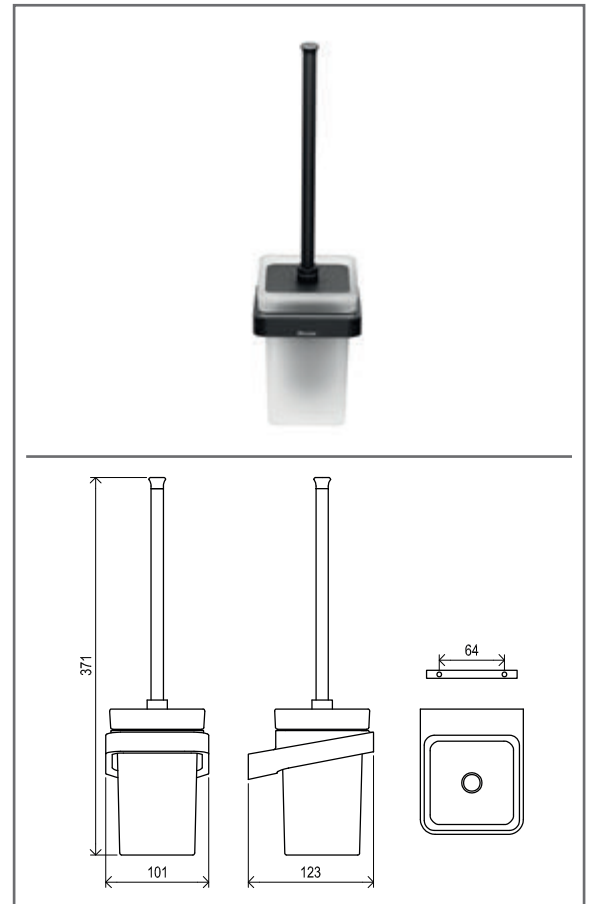

TD 410.20BL

TD 410.20BL Toilet brush holder, black

SKU **X07P566**

TD 410.20BL Toilet brush holder, black

No.	SKU	SPARE PART	Price excl. VAT	Price incl. VAT
1	X07P379	Glass cup 002		
2	X07P635	Stick with brush 003