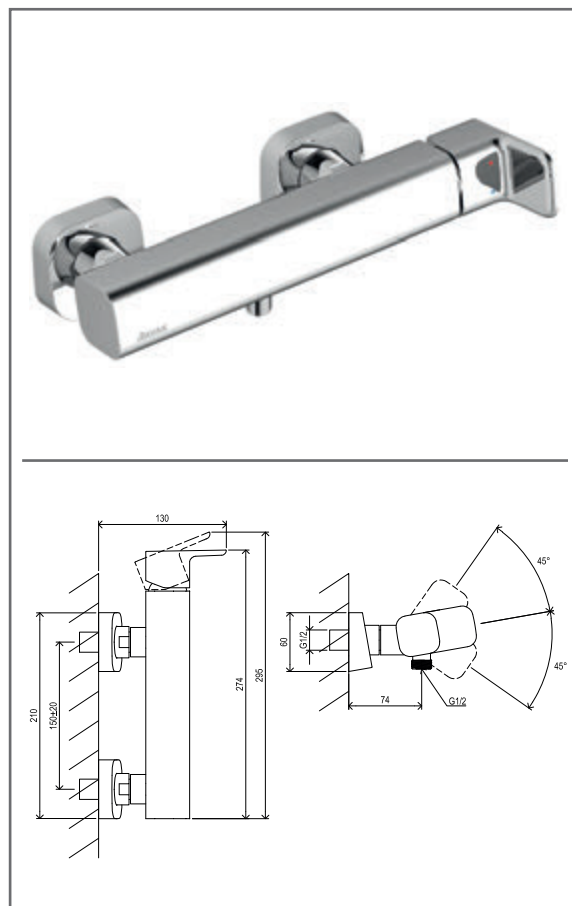

TD 032.00CR Shower tap w/o set, chrom

No.	SKU	SPARE PART	Price excl. VAT	Price incl. VAT
1	X07P469	Escutcheon 005		
2	X07P067	Filter packing 002		
3	X07P466	Nut 003		
4	X07P069	Check valve 001		
5	X07P149	Cartridge 007		
6	X07P029	Screw cover - chrome		
7	X07P440	Handle 017