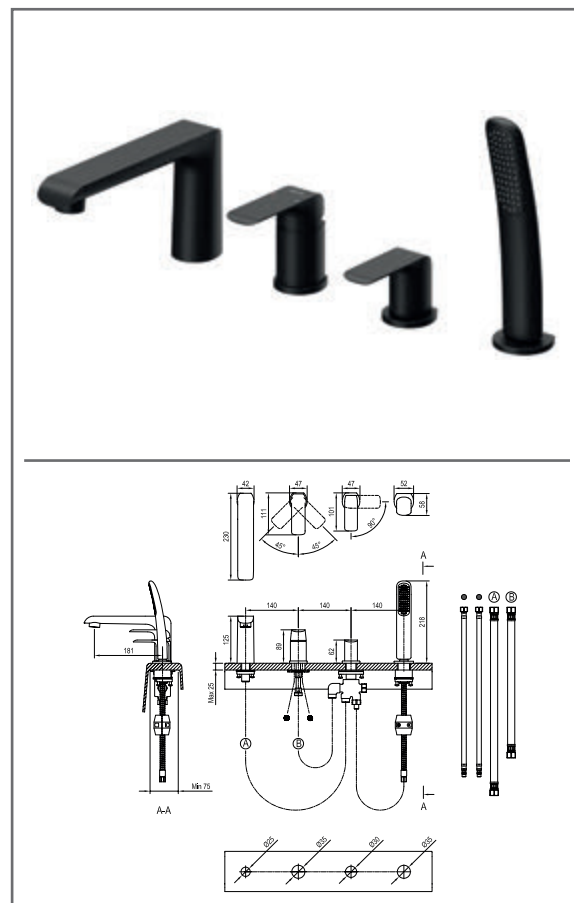

FL 026.20BL Bath 4-hole tap with set, with outlet, black

SKU **X070176**

FL 026.20BL Bath 4-hole tap with set, with outlet, black

No.	SKU	SPARE PART	Price excl. VAT	Price incl. VAT
1	X07P634	Screw cover black		
2	X07P748	Handle 043		
3	X07P765	Handle 045		
4	X07P540	Screw cover 002		
5	X07P529	Cartridge 021		
6	X07P752	Escutcheon with o-ring 020		
7	X07P754	Outlet 003		
8	X07P764	Aerator 029		
9	X07P753	Escutcheon with o-ring 019		
10	X07P274	Switch 012		
11	X07P474	Check valve 002		
12	X07P183	Connecting thread		
13	X07P766	Hand shower 007		
14	X07P301	Flexible house 450 mm 3/8" - hot		
15	X07P417	Flexible hose 450 mm 3/8' - cold		
16	X07P755	Shower holder 005		
17	X07P756	Shower hose 180 cm		

Unmarked component cannot be purchased separately.