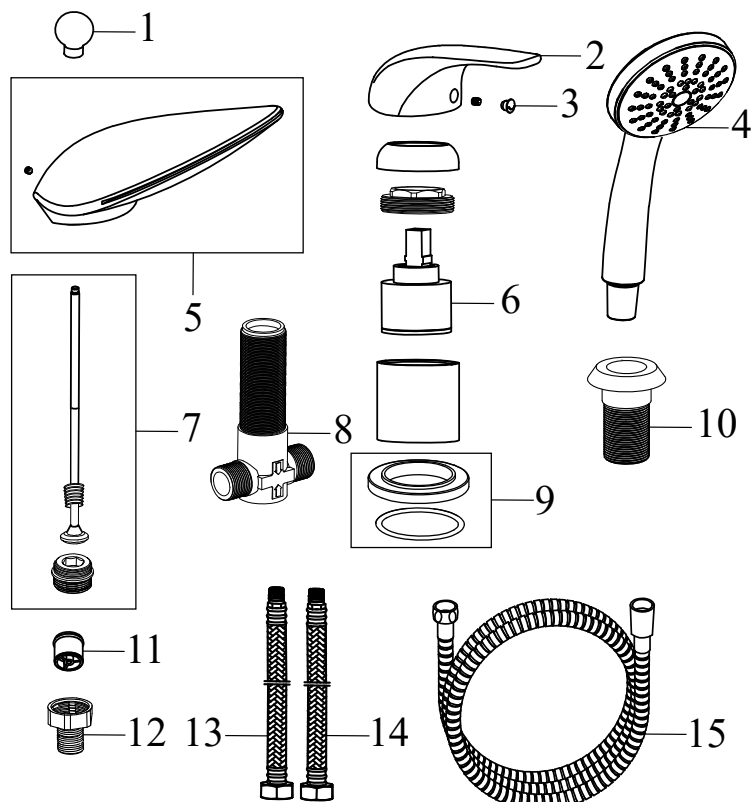

### RS 025.00CR Bath 4-hole tap with set, waterfall, chrom

No.	SKU	SPARE PART	Price excl. VAT	Price incl. VAT
1	X07P260	Diverter knob 003		
2	X07P020	Handle 001		
3	X07P028	Screw cover - H/C 001		
4	X07P181	Hand shower 001		
5	X07P221	Waterfall outlet 001		
6	X07P030	Cartridge 001		
7	X07P261	Switch 010		
8	X07P185	Brass switch body		
9	X07P409	Escutcheon with o-ring 009		
10	X07P184	Shower holder 001		
11	X07P069	Check valve 001		
12	X07P183	Connecting thread		
13	X07P415	Flexible house 370 mm 3/8" - hot		
14	X07P036	Flexible house 370 mm 3/8" - cold		
15	X07P182	Shower hose 180 cm		