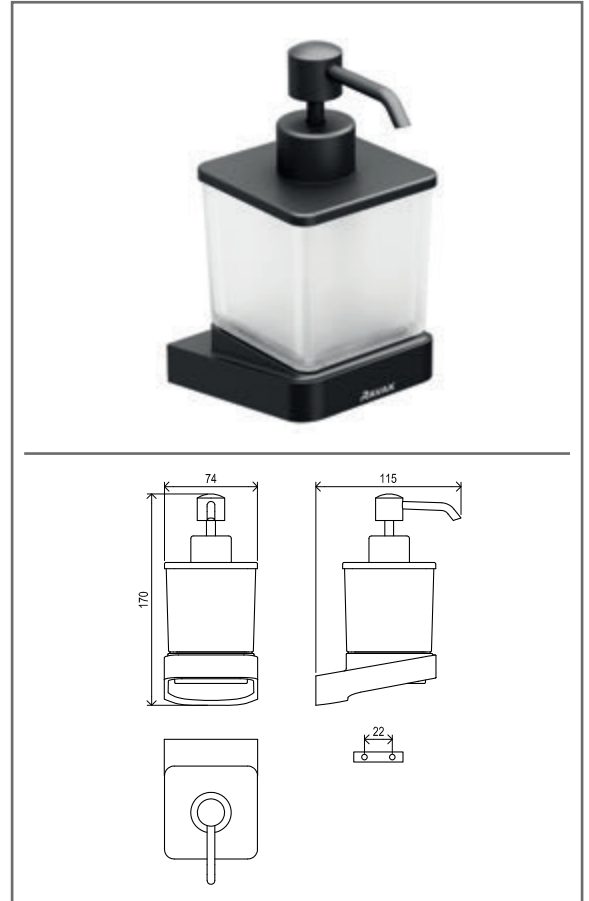

TD 231.20BL

TD 231.20BL Soap dispenser, black

SKU **X07P559**

TD 231.20BL Soap dispenser, black

No.	SKU	SPARE PART	Price excl. VAT	Price incl. VAT
1	X07P636	Pump 003		
2	X07P381	Glass cup 002