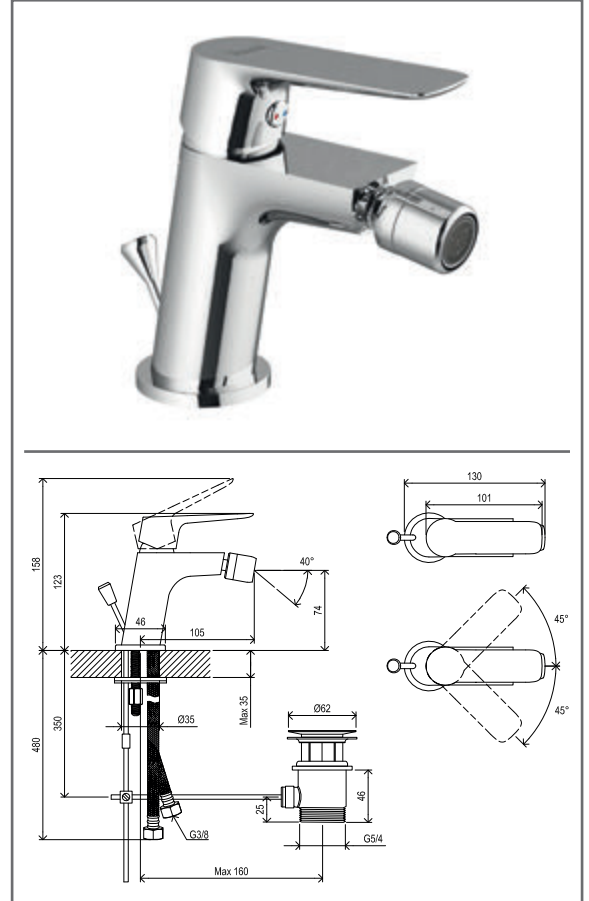

CL 055.00CR Bidet tap 120 mm with pop-up waste, chrome

No.	SKU	SPARE PART	Price excl. VAT	Price incl. VAT
1	X07P429	Handle 006		
2	X07P025	Pop-up waste		
3	X07P028	Screw cover - H/C 001		
4	X07P302	Cartridge 011		
4	X07P496	Cartridge 016		
5	X07P268	Fixing set 006		
6	X07P032	Aerator 001		
7	X07P404	Escutcheon with o-ring 004		
8	X07P413	Flexible house 400 mm 3/8' - hot		
9	X07P414	Flexible house 400 mm 3/8' - cold