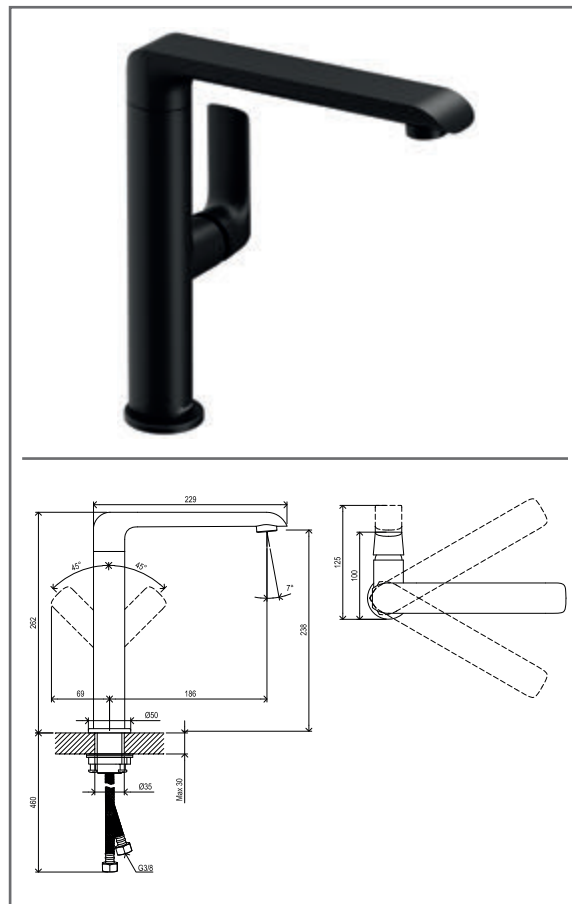

FL 016.20BL Washbasin/sink tap 260 mm, black

No.	SKU	SPARE PART	Price excl. VAT	Price incl. VAT
1	X07P540	Screw cover 002		
2	X07P759	Aerator 032		
3	X07P522	Cartridge 019		
4	X07P750	Handle 044		
5	X07P523	Fixing set 010		
6	X07P540	Screw cover 002		
7	X07P301	Flexible house 450 mm 3/8" - hot		
8	X07P417	Flexible hose 450 mm 3/8" - cold		
9	X07P758	Escutcheon with o-ring 018