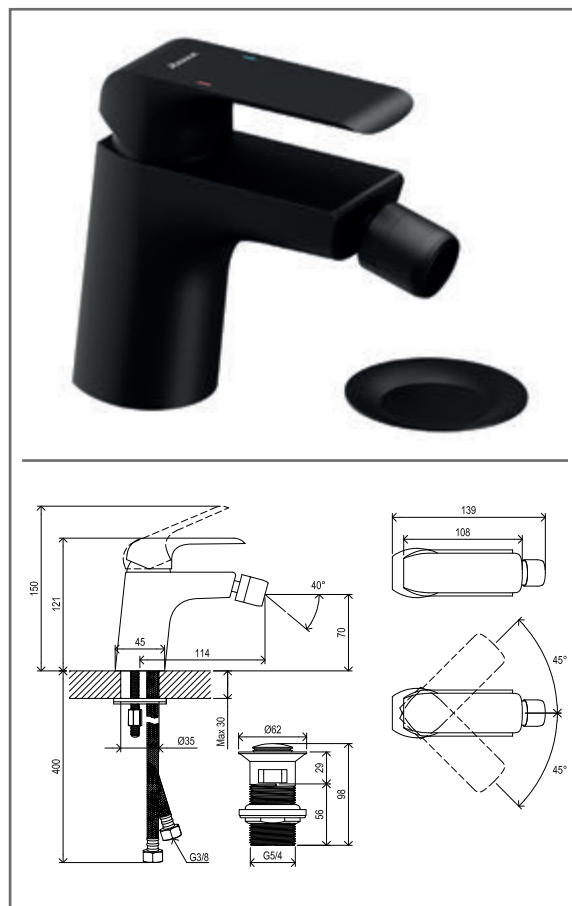

Unmarked component cannot be purchased separately.

**FL 032.20BL**

FL 032.20BL Shower tap w/o set, black

SKU **X070177**

**FL 032.20BL Shower tap w/o set, black**

No.	SKU	SPARE PART	Price excl. VAT	Price incl. VAT
1	X07P761	Escutcheon 015		
2	X07P067	Filter packing 002		
3	X07P762	Nut 012		
4	X07P149	Cartridge 007		
5	X07P474	Check valve 002		
6	X07P540	Screw cover 002		
7	X07P767	Handle 046		