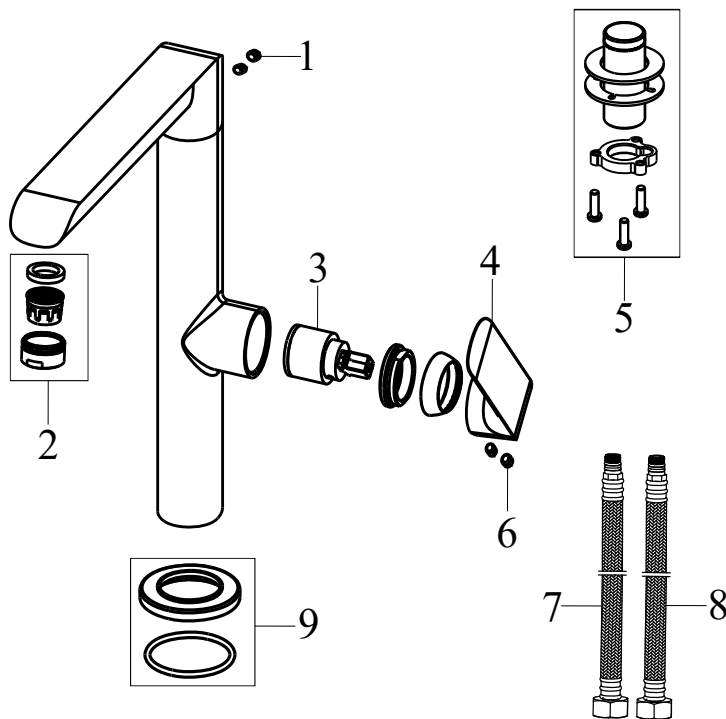

FL 016.20BL Washbasin/sink tap 260 mm, black

No.	SKU	SPARE PART	Price excl. VAT	Price incl. VAT
1	X07P540	Screw cover 002		
2	X07P759	Aerator 032		
3	X07P522	Cartridge 019		
4	X07P750	Handle 044		
5	X07P523	Fixing set 010		
6	X07P540	Screw cover 002		
7	X07P301	Flexible house 450 mm 3/8" - hot		
8	X07P417	Flexible hose 450 mm 3/8" - cold		
9	X07P758	Escutcheon with o-ring 018