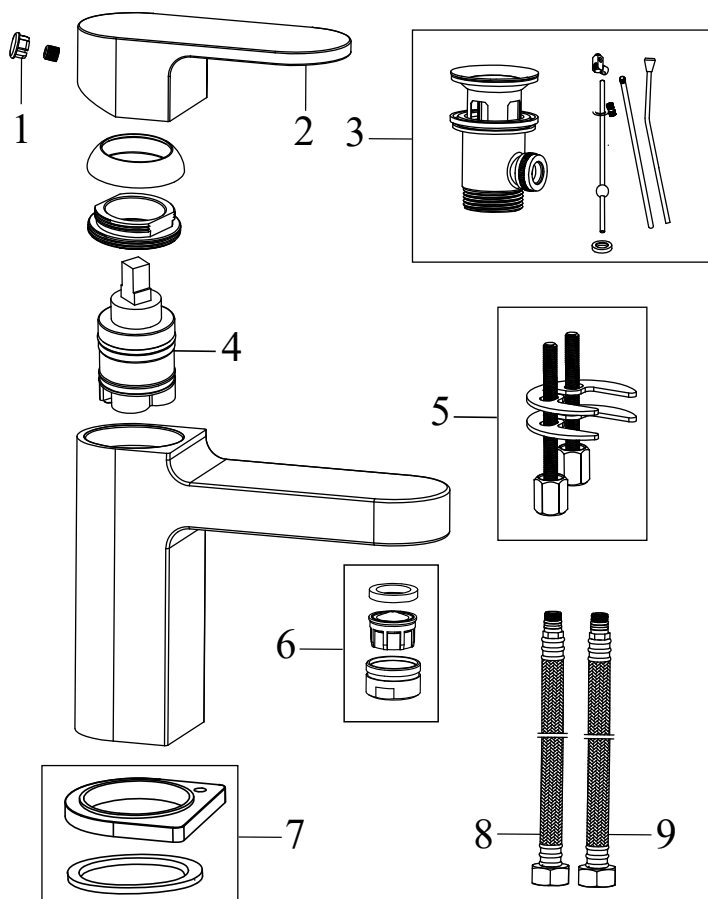

CR 011.00CR Washbasin tap 148 mm with pop-up waste, chrome

SKU **X070053**

CR 011.00CR Washbasin tap 148 mm with pop-up waste, chrome

No.	SKU	SPARE PART	Price excl. VAT	Price incl. VAT
1	X07P029	Screw cover - chrome		
2	X07P362	Handle 004		
3	X07P025	Pop-up waste		
4	X07P148	Cartridge 006		
5	X07P155	Fixing set 005		
6	X07P207	Aerator 006		
7	X07P259	Escutcheon with o-ring 001		
8	X07P125	Flexible house 420 mm 3/8" - hot		
9	X07P416	Flexible hose 420 mm 3/8' - cold