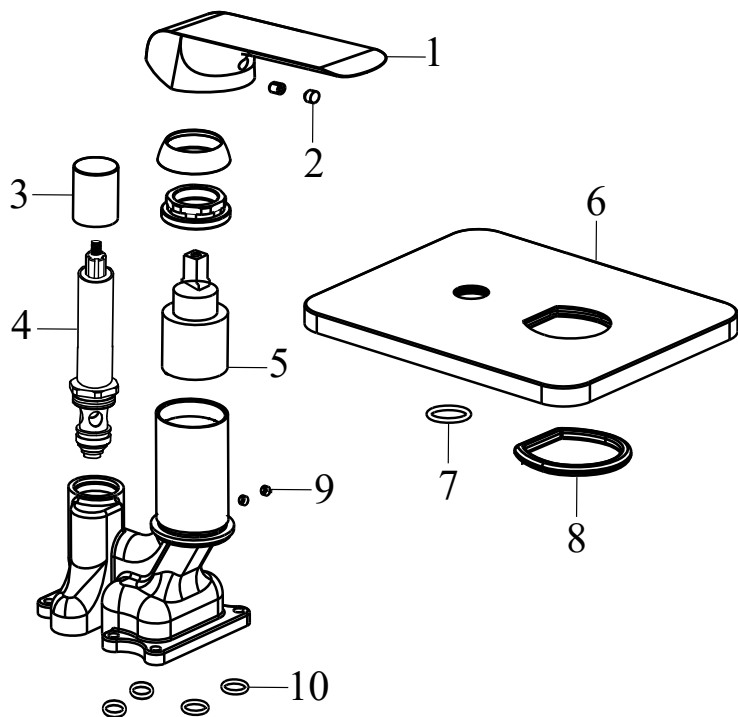

FL 065.00CR.O2.RB070

FL 065.00CR.O2.RB072 Con. 2-way tap w/o body, set, chrom

SKU **X070123**

FL 065.00CR.O2.RB072 Con. 2-way tap w/o body, set, chrom

No.	SKU	SPARE PART	Price excl. VAT	Price incl. VAT
1	X07P535	Handle 028		
2	X07P540	Screw cover 002		
3	X07P453	Diverter knob 007		
4	X07P122	Switch 006		
5	X07P529	Cartridge 021		
6	X07P537	Cover plate 017		
7	X07P449	O-ring for cover plate for switch 003		
8	X07P538	O-ring for cover plate for cartridge 005		
9	X07P465	Allen screw 002		
10	X07P539	O-ring 002