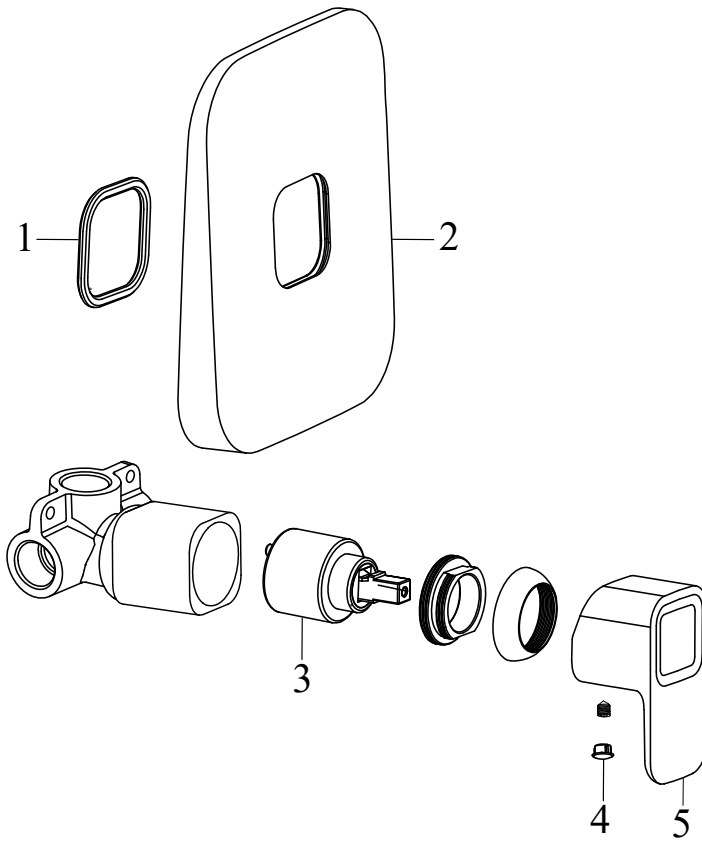

TD 062.00CR.01

TD 062.00CR.01 Concealed tap 1-way with body, chrome

SKU **X070069**

TD 062.00CR.01 Concealed tap 1-way with body, chrome

No.	SKU	SPARE PART	Price excl. VAT	Price incl. VAT
1	X07P272	O-ring for cover plate for cartridge 003		
2	X07P360	Cover plate 010		
3	X07P423	Cartridge 015		
4	X07P029	Screw cover - chrome		
5	X07P442	Handle 019