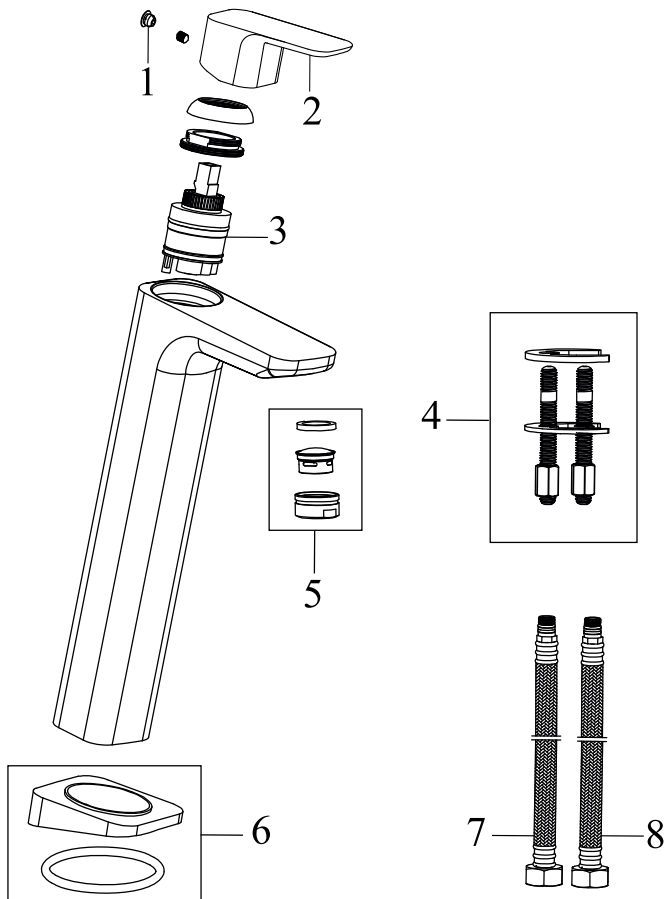

TD F 015.20BL Washbasin tap bat 330 w/o pop-up waste, black

SKU **X070151**

TD F 015.20BL Washbasin tap bat 330 w/o pop-up waste, black

No.	SKU	SPARE PART	Price excl. VAT	Price incl. VAT
1	X07P634	Screw cover black		
2	X07P629	Handle 036		
3	X07P266	Cartridge 008		
4	X07P631	Fixing set 011		
5	X07P630	Aerator 026		
6	X07P612	Escutcheon with o-ring 016		
7	X07P314	Flexible house 400 mm 3/8" - hot		
8	X07P418	Flexible hose 400 mm 3/8' - cold