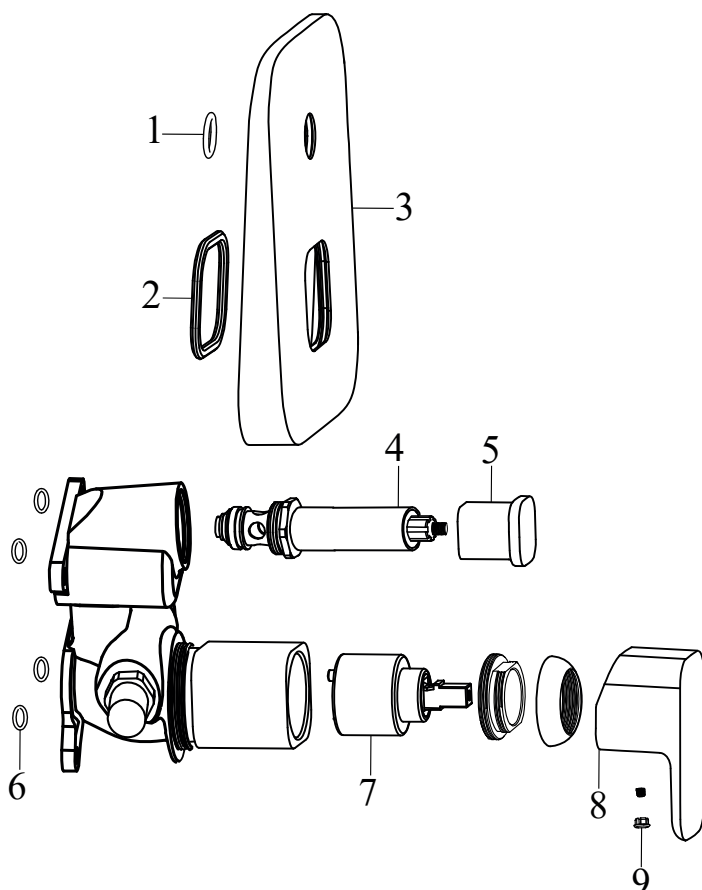

TD F 065.00CR.O2.RB070

TD F 065.00CR.O2.RB070 Con. 2-way tap w/o body, set, chrom

SKU **X070136**

TD F 065.00CR.O2.RB070 Con. 2-way tap w/o body, set, chrom

No.	SKU	SPARE PART	Price excl. VAT	Price incl. VAT
1	X07P273	O-ring for cover plate for switch 001		
2	X07P272	O-ring for cover plate for cartridge 003		
3	X07P359	Cover plate 009		
4	X07P122	Switch 006		
5	X07P516	Diverter knob 011		
6	X07P121	O-ring 001		
7	X07P423	Cartridge 015		
8	X07P517	Handle 024		
9	X07P029	Screw cover - chrome