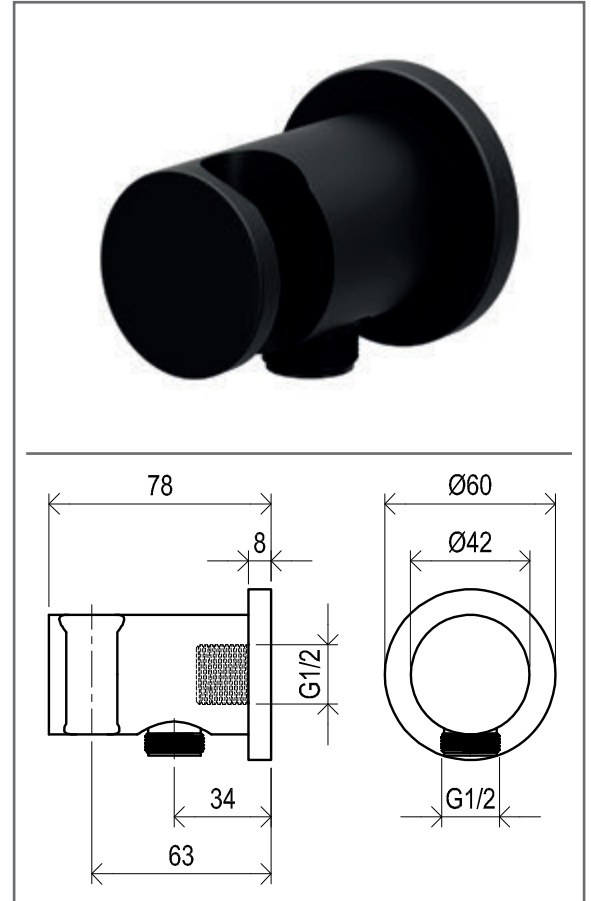

706.20BL Shower holder with water outlet, black

SKU **X07P572**

706.20BL Shower holder with water outlet, black

No.	SKU	SPARE PART	Price excl. VAT	Price incl. VAT
1	X07P645	Escutcheon 012		
2	X07P646	check valve 004