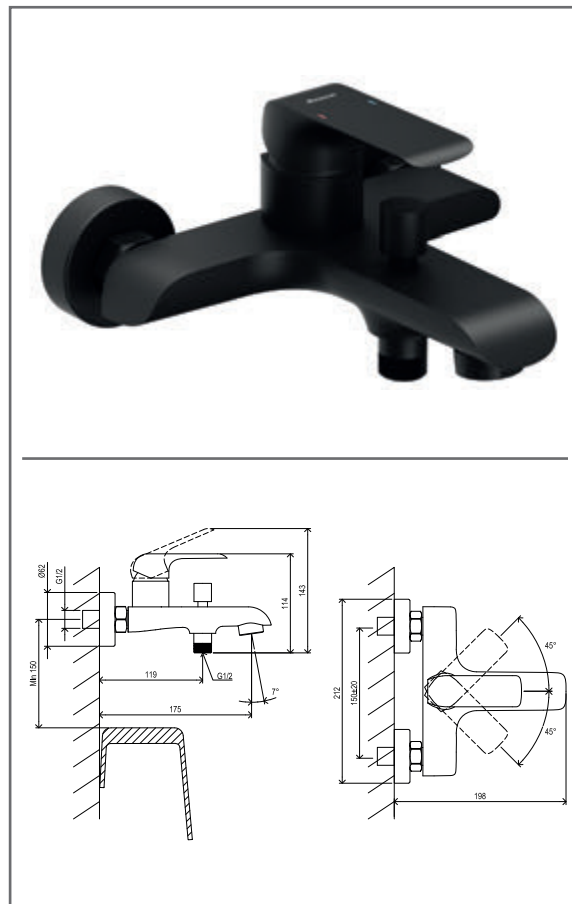

FL 022.20BL Bath tap w/o set, black

No.	SKU	SPARE PART	Price excl. VAT	Price incl. VAT
1	X07P634	Screw cover black		
2	X07P748	Handle 043		
3	X07P525	Cartridge 020		
4	X07P760	Diverter knob 014		
5	X07P761	Escutcheon 015		
6	X07P067	Filter packing 002		
7	X07P762	Nut 012		
8	X07P763	Diverter 027		
9	X07P764	Aerator 029		
10	X07P474	Check valve 002