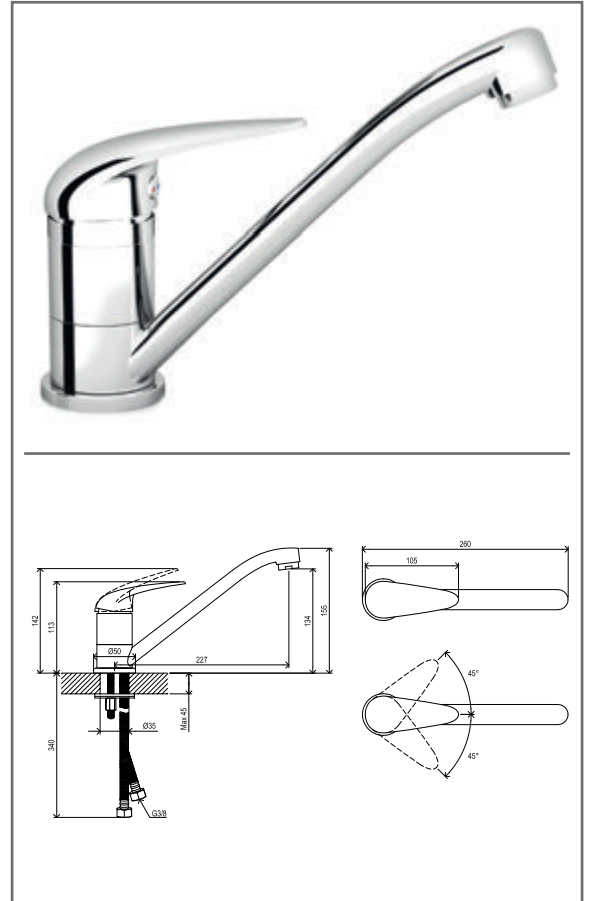

SN 016.00CR Washbasin/sink tap 155 mm, chrom

No.	SKU	SPARE PART	Price excl. VAT	Price incl. VAT
1	X07P040	Handle 003		
2	X07P041	Screw cover - H/C 002		
3	X07P042	Flange		
4	X07P054	Cartridge 003		
5	X07P057	O-ring 002		
6	X07P046	O-ring		
7	X07P055	Flexible house 350 mm 3/8"		
8	X07P060	Fixing set 003		
9	X07P045	Aerator 004