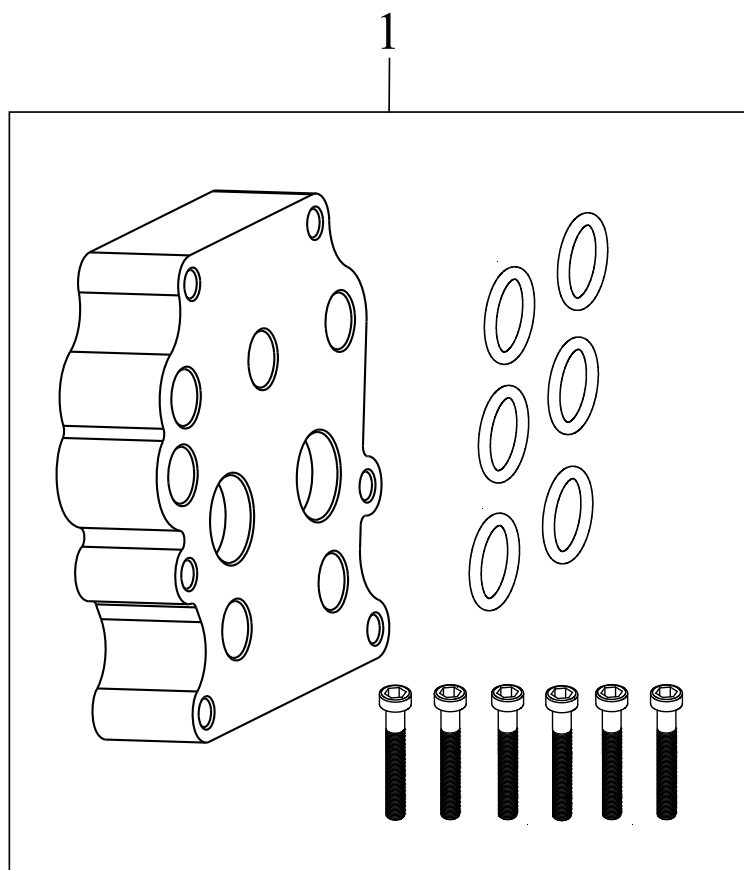

RB 072.50 Base body for concealed taps, R-box Vari

No.	SKU	SPARE PART	Price excl. VAT	Price incl. VAT
1	X07P637	R-box 072.50 extension part