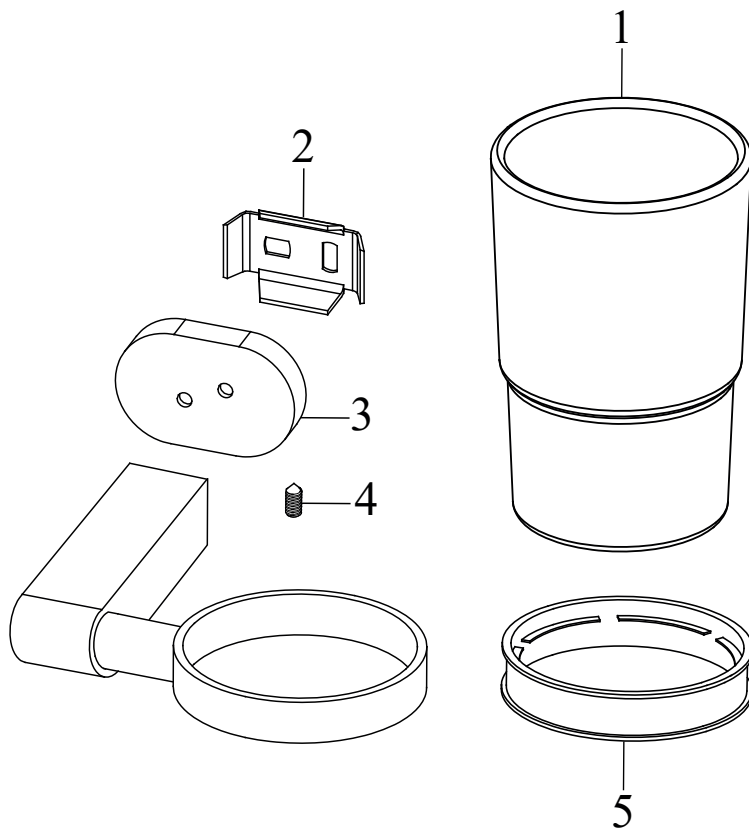

CR 210.00CR

CR 210.00CR Single cup holder (glass)

SKU **X07P188**

CR 210.00CR Single cup holder (glass)

No.	SKU	SPARE PART	Price excl. VAT	Price incl. VAT
1	X07P208	Cup 001		
2	X07P220	Support element		
3	X07P248	Escutcheon with Ravak logo		
4	X07P246	Screw		
5	X07P250	Plastic insert