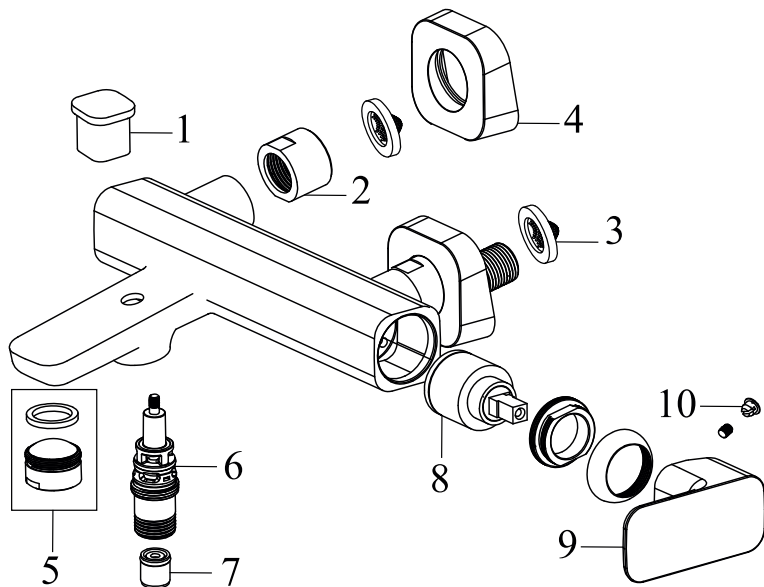

TD F 022.20BL

TD F 022.20BL Bath tap w/o set, black
SKU **X070152**

TD F 022.20BL Bath tap w/o set, black

No.	SKU	SPARE PART	Price excl. VAT	Price incl. VAT
1	X07P619	Diverter knob 013		
2	X07P628	Nut 009		
3	X07P067	Filter packing 002		
4	X07P621	Flange cover 010		
5	X07P627	Aerator 025		
6	X07P626	Diverter 024		
7	X07P069	Check valve 001		
8	X07P149	Cartridge 007		
9	X07P611	Handle 035		
10	X07P634	Screw cover black