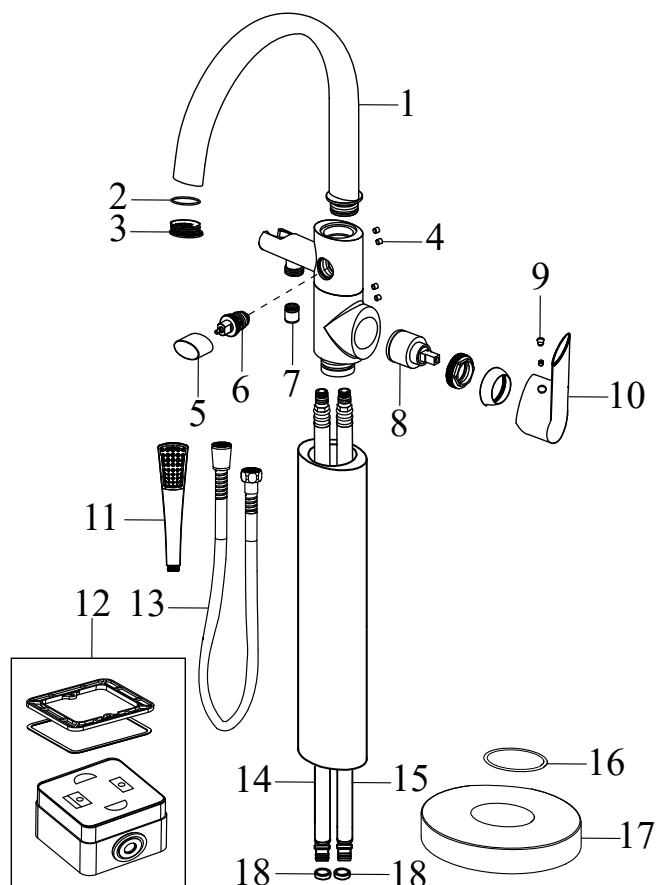

FM 080.00CR Floor bath standing tap, with set, chrom

No.	SKU	SPARE PART	Price excl. VAT	Price incl. VAT
1	X07P355	Spout 002		
2	X07P243	O-ring for aerator 002		
3	X07P244	Aerator 007		
4	X07P364	Screw cover 001		
5	X07P242	Diverter knob 002		
6	X07P240	Switch 009		
7	X07P069	Check valve 001		
8	X07P149	Cartridge 007		
9	X07P029	Screw cover - chrome		
10	X07P434	Handle 011		
11	X07P258	Hand shower 003		
12	X07P358	R-BOX		
13	X07P300	Shower hose 150 cm 001		
14	X07P281	Flexible house 695 mm 3/8" - hot		
15	X07P419	Flexible hose 695 mm 3/8" - cold		
16	X07P452	O-ring for cover plate 003		
17	X07P219	Cover plate 007		
18	X07P285	Locking ring		

Unmarked component cannot be purchased separately.