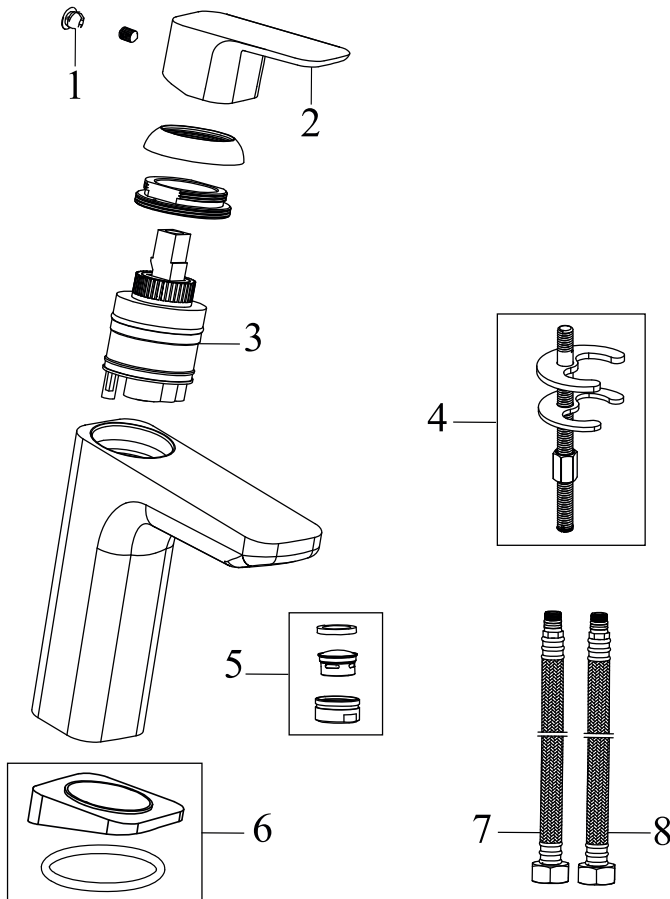

TD F 014.20BL Washbasin tap 172 mm, w/o pop-up waste, black

SKU **X070150**

TD F 014.20BL Washbasin tap 172 mm, w/o pop-up waste, black

No.	SKU	SPARE PART	Price excl. VAT	Price incl. VAT
1	X07P634	Screw cover black		
2	X07P629	Handle 036		
3	X07P266	Cartridge 008		
4	X07P268	Fixing set 006		
5	X07P630	Aerator 026		
6	X07P612	Escutcheon with o-ring 016		
7	X07P301	Flexible hose 450 mm 3/8" - hot		
8	X07P417	Flexible hose 450 mm 3/8" - cold