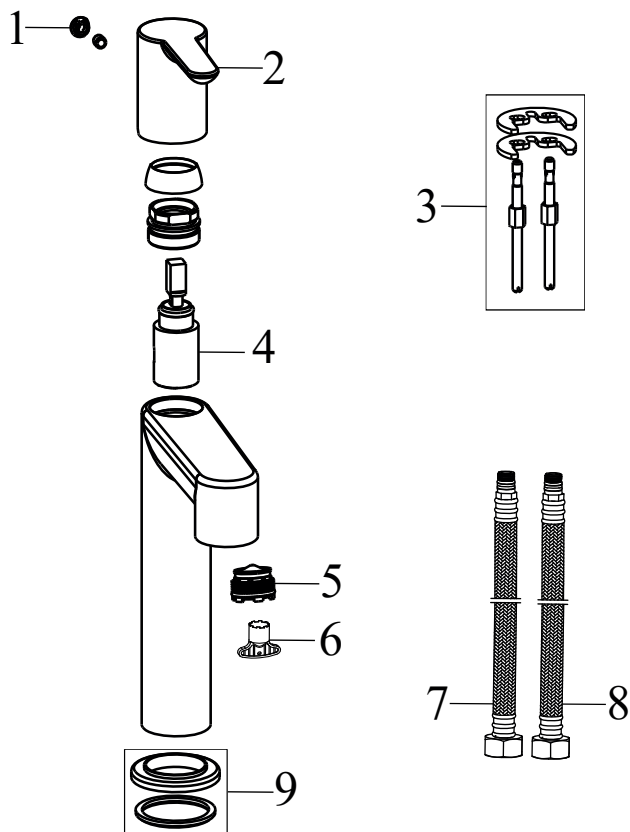

PU 014.00CR Washbasin tap 191 mm, w/o pop-up waste, chrom

SKU **X070113**

PU 014.00CR Washbasin tap 191 mm, w/o pop-up waste, chrom

No.	SKU	SPARE PART	Price excl. VAT	Price incl. VAT
1	X07P029	Screw cover - chrome		
2	X07P495	Handle 020		
3	X07P499	Fixing set 008		
4	X07P496	Cartridge 016		
5	X07P498	Aerator 018		
6	X07P500	Aerator wrench 02		
7	X07P301	Flexible house 450 mm 3/8" - hot		
8	X07P417	Flexible hose 450 mm 3/8' - cold		
9	X07P497	Escutcheon with o-ring 011