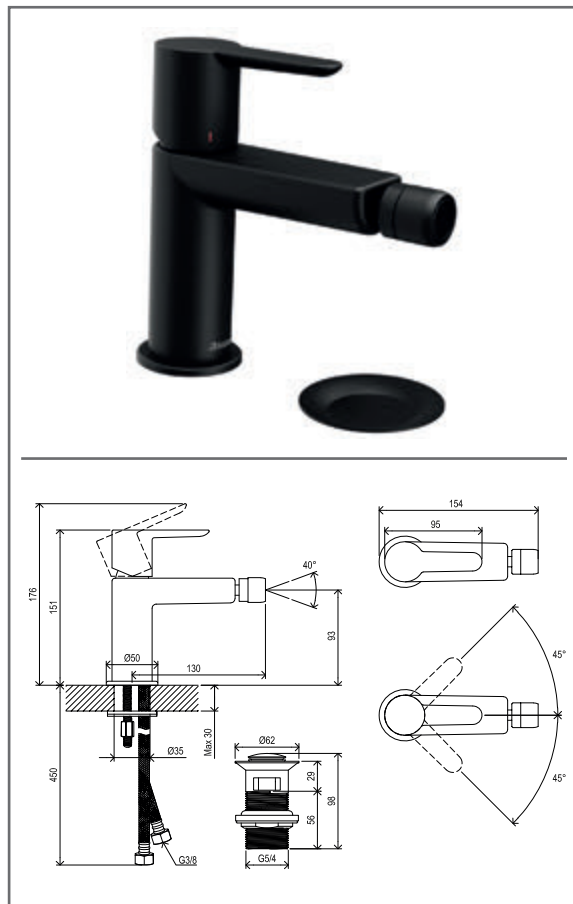

PU 055.20BL Bidet tap 150 mm with Click-clack, black

No.	SKU	SPARE PART	Price excl. VAT	Price incl. VAT
1	X07P634	Screw cover black		
2	X07P724	Handle 042		
3	X07P496	Cartridge 016		
4	X07P747	Aerator 028		
5	X07P499	Fixing set 008		
6	X07P301	Flexible house 450 mm 3/8" - hot		
7	X07P417	Flexible hose 450 mm 3/8" - cold		
8	X07P725	Escutcheon with o-ring 017		
9	X07P614	Outlet 005