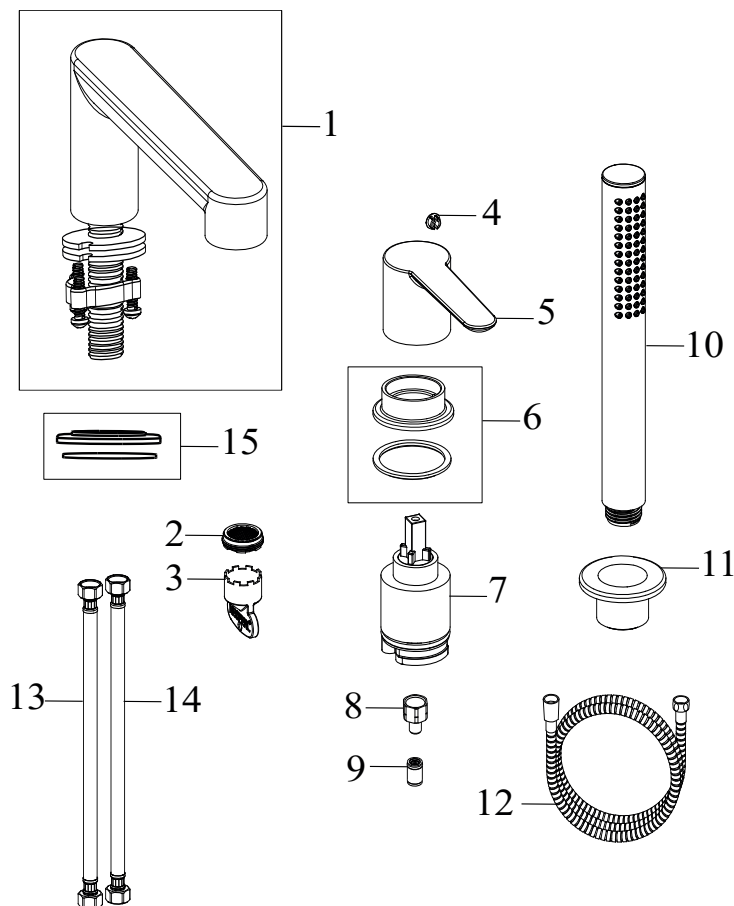

PU 026.00CR Bath 3-hole tap with set, with outlet, chrom

No.	SKU	SPARE PART	Price excl. VAT	Price incl. VAT
1	X07P610	Outlet 001		
2	X07P605	Aerator 023		
3	X07P500	Aerator wrench 02		
4	X07P634	Screw cover black		
5	X07P603	Handle 034		
6	X07P606	Escutcheon with o-ring 015		
7	X07P502	Cartridge 017		
8	X07P609	Connecting thread 001		
9	X07P474	Check valve 002		
10	X07P368	957.10CR Hand shower round Air - 1 function, chrom		
11	X07P604	Shower holder 004		
12	X07P182	Shower hose 180 cm		
13	X07P607	Flexible hose 400 mm 3/8' - hot 001		
14	X07P608	Flexible hose 400 mm 3/8' - cold 001		
15	X07P497	Escutcheon with o-ring 011