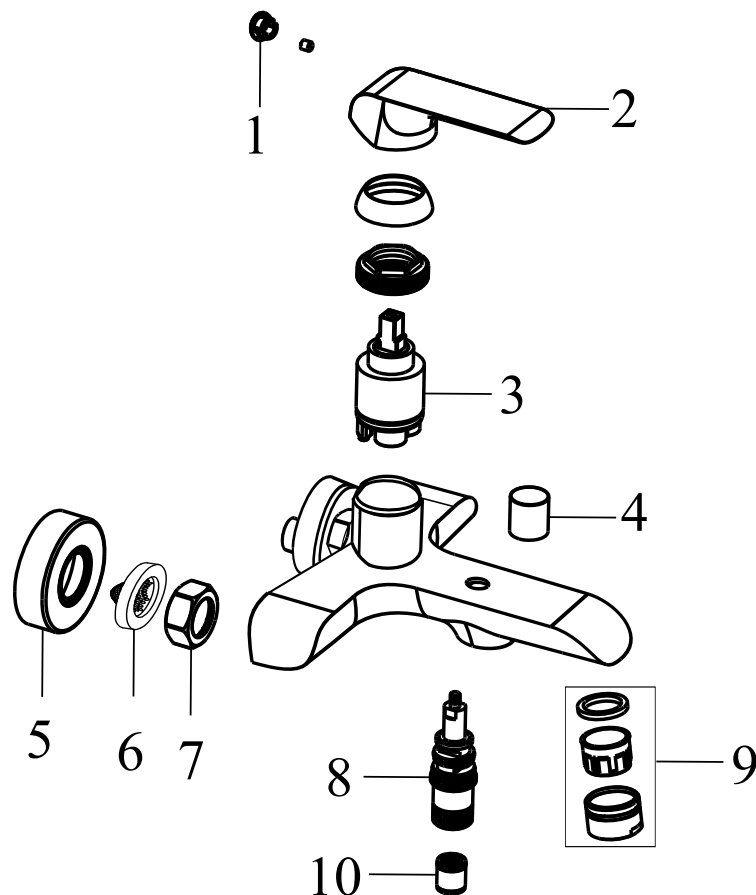

FL 022.20BL Bath tap w/o set, black

No.	SKU	SPARE PART	Price excl. VAT	Price incl. VAT
1	X07P634	Screw cover black		
2	X07P748	Handle 043		
3	X07P525	Cartridge 020		
4	X07P760	Diverter knob 014		
5	X07P761	Escutcheon 015		
6	X07P067	Filter packing 002		
7	X07P762	Nut 012		
8	X07P763	Diverter 027		
9	X07P764	Aerator 029		
10	X07P474	Check valve 002