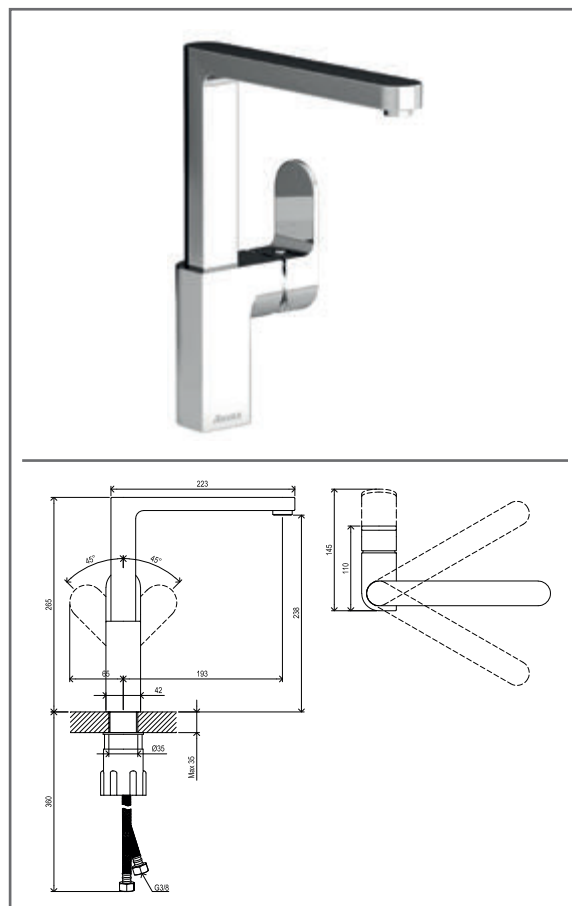

CR 016.00CR Washbasin/sink tap 265 mm, chrom

No.	SKU	SPARE PART	Price excl. VAT	Price incl. VAT
1	X07P494	Aerator 017		
2	X07P149	Cartridge 007		
3	X07P362	Handle 004		
4	X07P029	Screw cover - chrome		
5	X07P125	Flexible house 420 mm 3/8" - hot		
6	X07P416	Flexible hose 420 mm 3/8" - cold		
7	X07P142	Fixing set 004