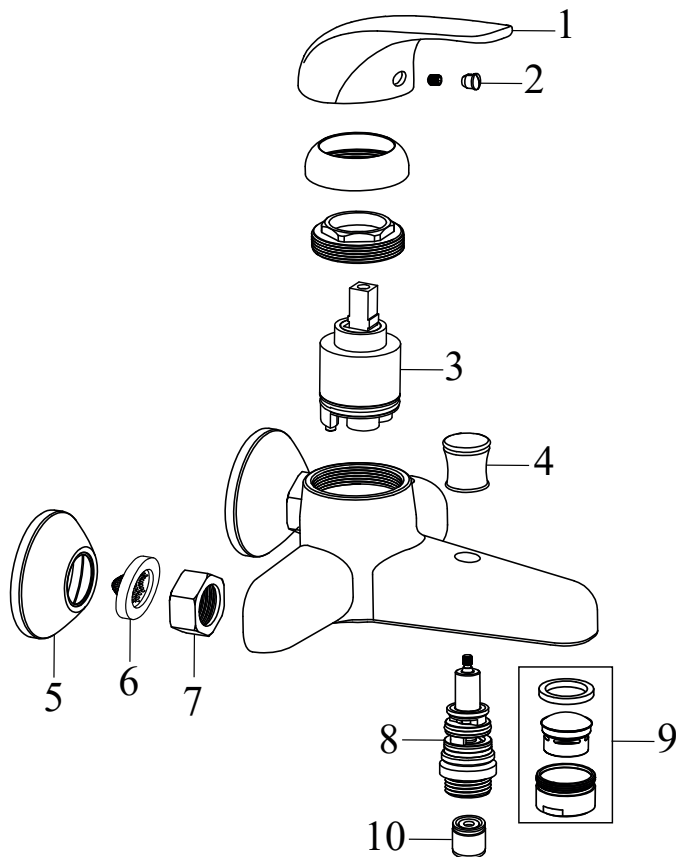

RS 022.00CR Bath tap w/o set, chrom

No.	SKU	SPARE PART	Price excl. VAT	Price incl. VAT
1	X07P020	Handle 001		
2	X07P028	Screw cover - H/C 001		
3	X07P031	Cartridge 002		
4	X07P456	Diverter knob 010		
5	X07P312	Escutcheon 004		
6	X07P067	Filter packing 002		
7	X07P311	Nut 002		
8	X07P271	Switch 011		
9	X07P034	Aerator 003		
10	X07P069	Check valve 001