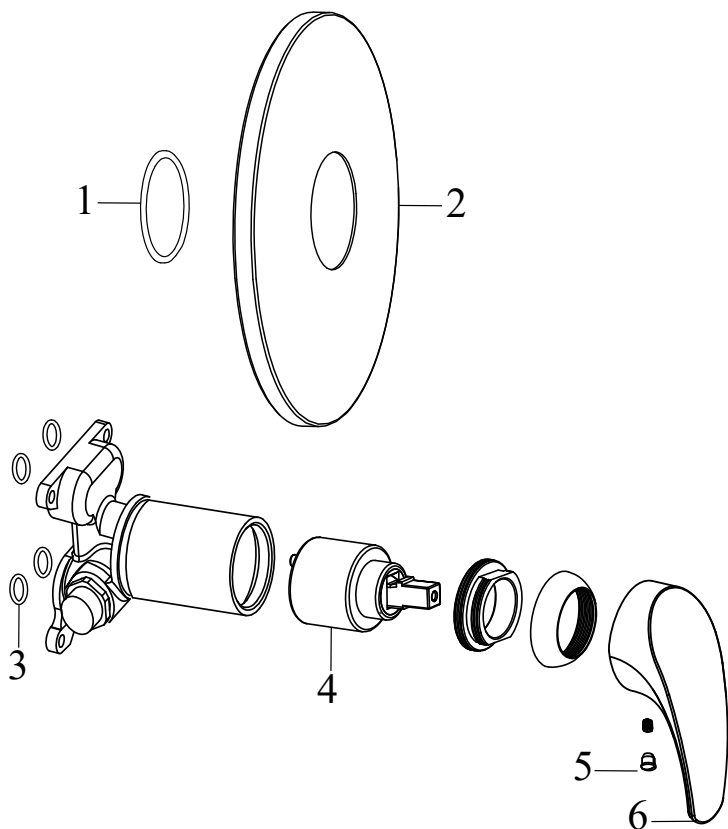

RS 066.00CR.O1.RB070

RS 066.00CR.O1.RB070 Concealed 1 way tap w/o body, chrom

SKU **X070049**

RS 066.00CR.O1.RB070 Concealed 1 way tap w/o body, chrom

No.	SKU	SPARE PART	Price excl. VAT	Price incl. VAT
1	X07P136	O-ring for cover plate for cartridge 001		
2	X07P202	Cover plate 004		
3	X07P121	O-ring 001		
4	X07P031	Cartridge 002		
5	X07P029	Screw cover - chrome		
6	X07P439	Handle 016