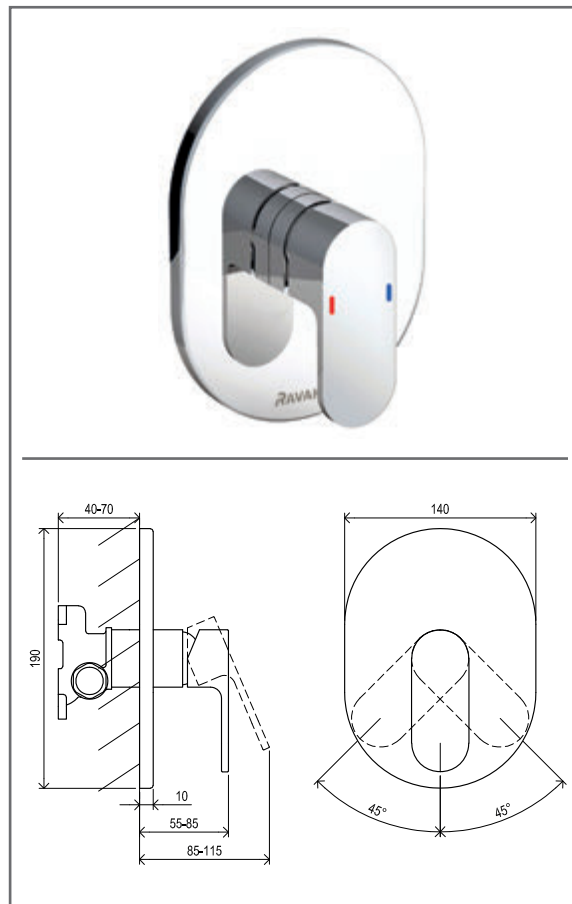

CR 066.00CR.O1.RB070

CR 066.00CR.O1.RB070 Concealed 1 way tap w/o body, chrom

SKU **X070057**

CR 066.00CR.O1.RB070 Concealed 1 way tap w/o body, chrom

No.	SKU	SPARE PART	Price excl. VAT	Price incl. VAT
1	X07P151	O-ring for cover plate for cartridge 002		
2	X07P204	Cover plate 006		
3	X07P121	O-ring 001		
4	X07P147	Cartridge 005		
5	X07P029	Screw cover - chrome		
6	X07P432	Handle 009