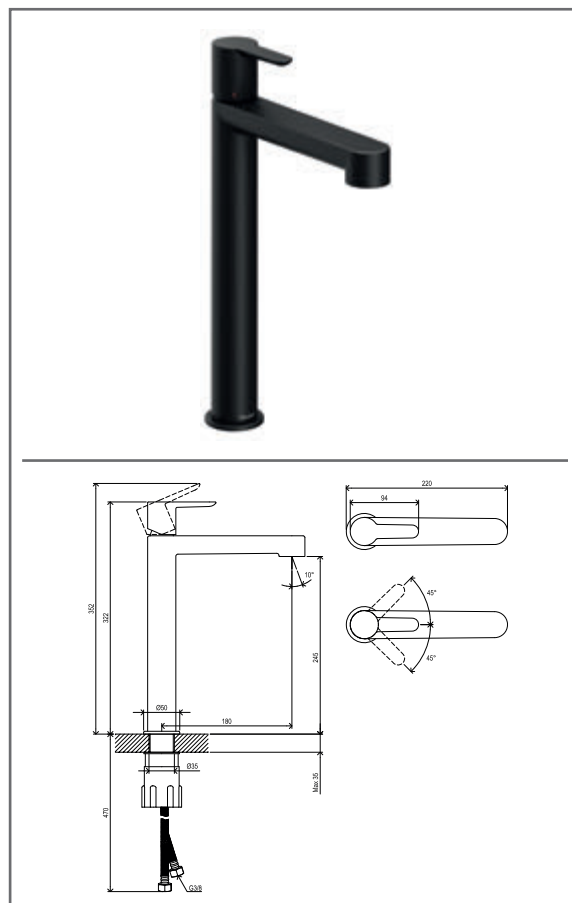

PU 015.20BL Washbasin tap 320 mm w/o pop-up waste, black

No.	SKU	SPARE PART	Price excl. VAT	Price incl. VAT
1	X07P634	Screw cover black		
2	X07P724	Handle 042		
3	X07P142	Fixing set 004		
4	X07P496	Cartridge 016		
5	X07P498	Aerator 018		
6	X07P500	Aerator wrench 02		
7	X07P301	Flexible house 450 mm 3/8" - hot		
8	X07P417	Flexible hose 450 mm 3/8" - cold		
9	X07P725	Escutcheon with o-ring 017