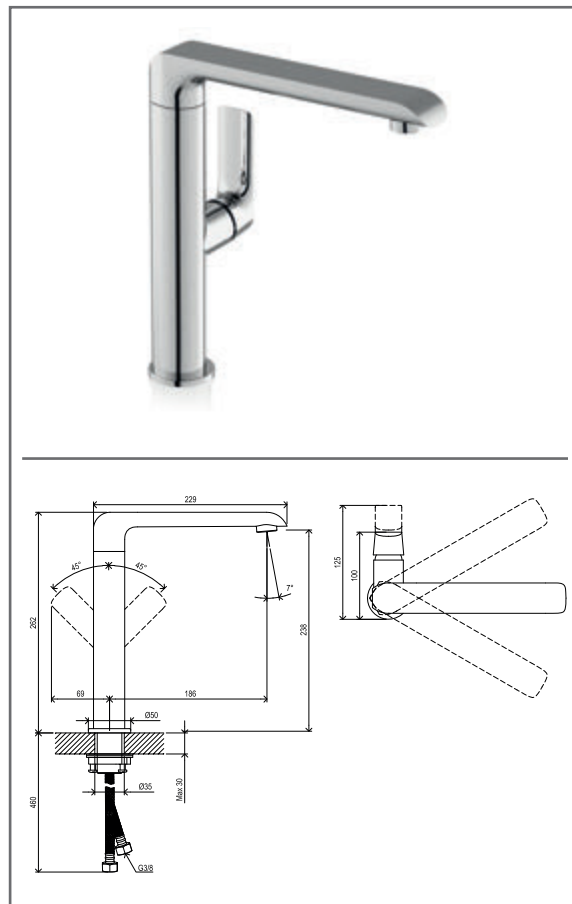

FL 016.00CR Washbasin/sink tap 260 mm, chrom

No.	SKU	SPARE PART	Price excl. VAT	Price incl. VAT
1	X07P364	Screw cover 001		
2	X07P033	Aerator 002		
3	X07P522	Cartridge 019		
4	X07P521	Handle 026		
5	X07P523	Fixing set 010		
6	X07P540	Screw cover 002		
7	X07P301	Flexible house 450 mm 3/8" - hot		
8	X07P417	Flexible hose 450 mm 3/8' - cold		
9	X07P524	Escutcheon with o-ring 012