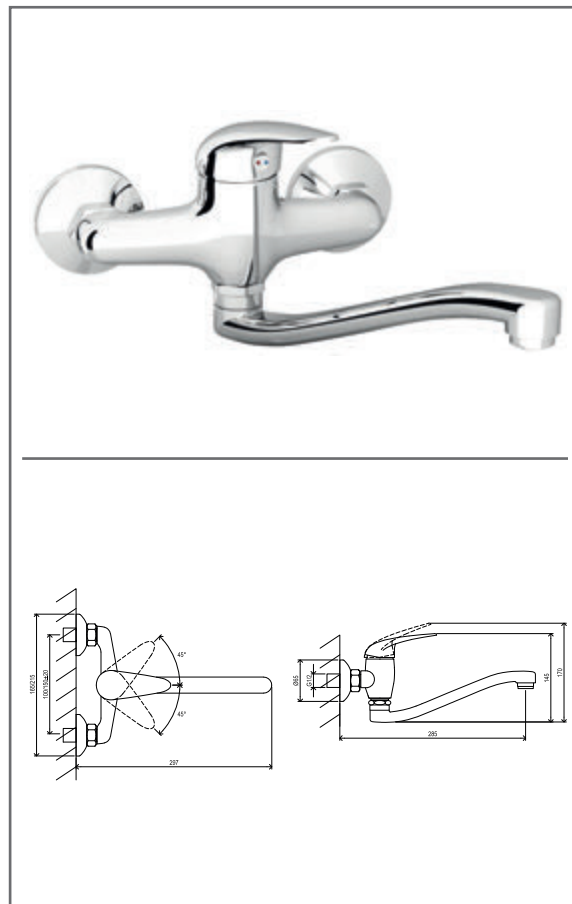

SN 041.00CR Washbasin/sink tap w/o pop-up waste, chrom

No.	SKU	SPARE PART	Price excl. VAT	Price incl. VAT
1	X07P040	Handle 003		
2	X07P041	Screw cover - H/C 002		
3	X07P042	Flange		
4	X07P054	Cartridge 003		
5	X07P050	Eccentric connectors with escutcheon		
6	X07P048	Filter packing 001		
7	X07P047	Connecting thread		
8	X07P049	Nut 001		
9	X07P056	O-ring 001		
10	X07P051	Spout 001		
11	X07P045	Aerator 004