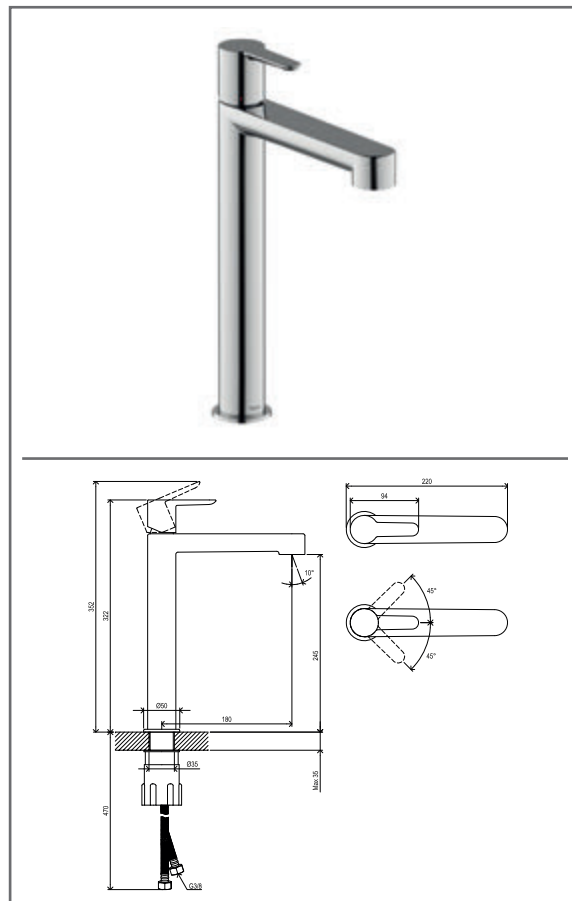

PU 015.00CR Washbasin tap 320 mm w/o pop-up waste, chrom

SKU **X070114**

PU 015.00CR Washbasin tap 320 mm w/o pop-up waste, chrom

No.	SKU	SPARE PART	Price excl. VAT	Price incl. VAT
1	X07P029	Screw cover - chrome		
2	X07P495	Handle 020		
3	X07P142	Fixing set 004		
4	X07P496	Cartridge 016		
5	X07P498	Aerator 018		
6	X07P500	Aerator wrench 02		
7	X07P301	Flexible house 450 mm 3/8" - hot		
8	X07P417	Flexible hose 450 mm 3/8' - cold		
9	X07P497	Escutcheon with o-ring 011