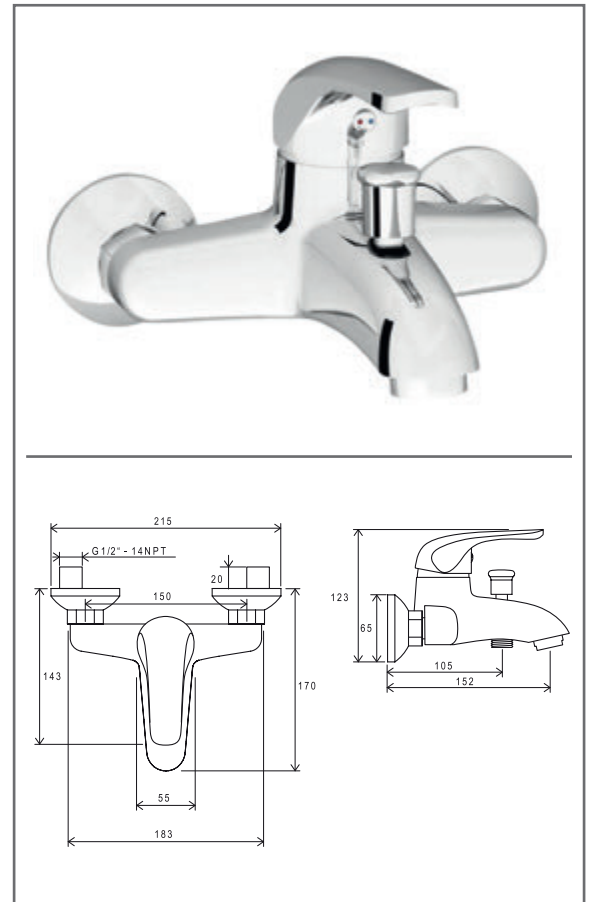

RS 022.00CR Bath tap w/o set, chrom

No.	SKU	SPARE PART	Price excl. VAT	Price incl. VAT
1	X07P020	Handle 001		
2	X07P028	Screw cover - H/C 001		
3	X07P031	Cartridge 002		
4	X07P456	Diverter knob 010		
5	X07P312	Escutcheon 004		
6	X07P067	Filter packing 002		
7	X07P311	Nut 002		
8	X07P271	Switch 011		
9	X07P034	Aerator 003		
10	X07P069	Check valve 001