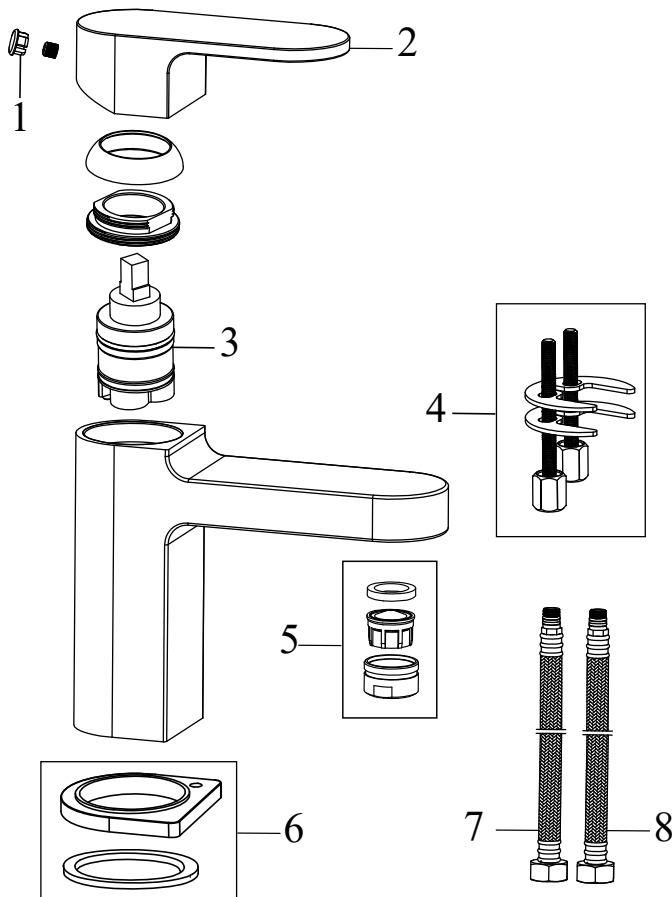

CR 012.00CR Washbasin tap 148 mm w/o pop-up waste, chrome

No.	SKU	SPARE PART	Price excl. VAT	Price incl. VAT
1	X07P029	Screw cover - chrome		
2	X07P362	Handle 004		
3	X07P148	Cartridge 006		
4	X07P155	Fixing set 005		
5	X07P207	Aerator 006		
6	X07P259	Escutcheon with o-ring 001		
7	X07P125	Flexible house 420 mm 3/8" - hot		
8	X07P416	Flexible hose 420 mm 3/8' - cold