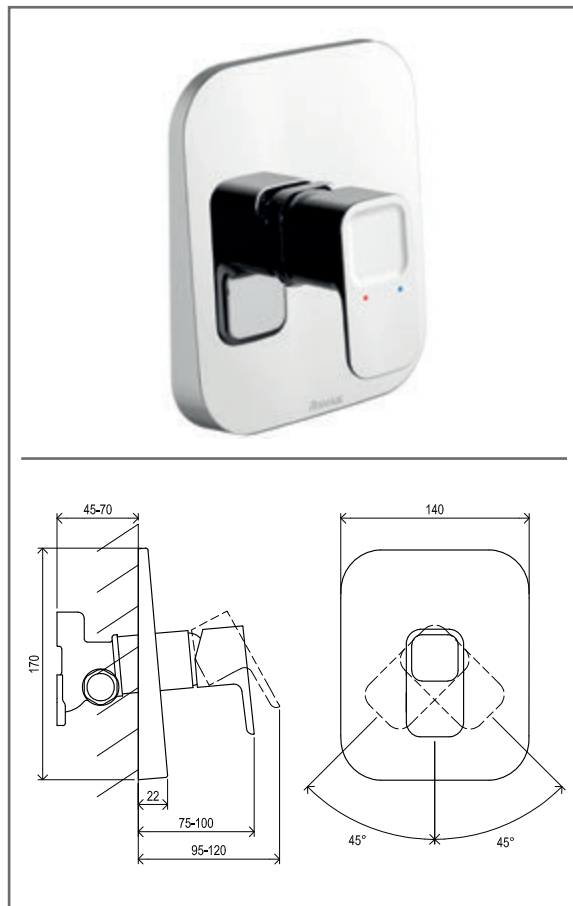

TD 066.00CR.O1.RB070

TD 066.00CR.O1.RB070 Concealed 1 way tap w/o body, chrom

SKU **X070071**

TD 066.00CR.O1.RB070 Concealed 1 way tap w/o body, chrom

No.	SKU	SPARE PART	Price excl. VAT	Price incl. VAT
1	X07P272	O-ring for cover plate for cartridge 003		
2	X07P360	Cover plate 010		
3	X07P121	O-ring 001		
4	X07P423	Cartridge 015		
5	X07P442	Handle 019		
6	X07P029	Screw cover - chrome