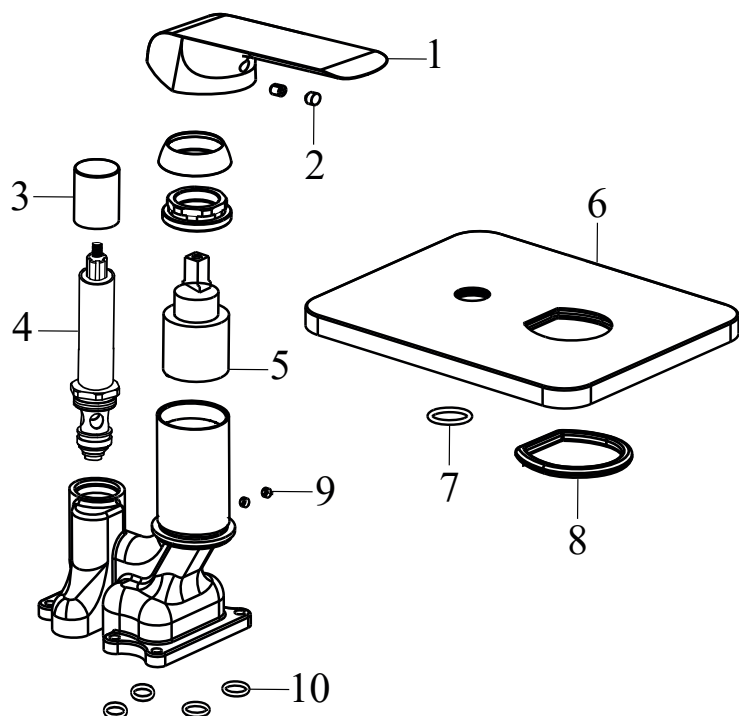

FL 065.20BL.O2.RB072

FL 065.20BL.O2.RB072 Con. 2-way tap w/o body, set, black

SKU **X070179**

FL 065.20BL.O2.RB072 Con. 2-way tap w/o body, set, black

No.	SKU	SPARE PART	Price excl. VAT	Price incl. VAT
1	X07P767	Handle 046		
2	X07P540	Screw cover 002		
3	X07P769	Diverter knob 015		
4	X07P122	Switch 006		
5	X07P529	Cartridge 021		
6	X07P770	Cover 024		
7	X07P449	O-ring for cover plate for switch 003		
8	X07P538	O-ring for cover plate for cartridge 005		
9	X07P465	Allen screw 002		
10	X07P539	O-ring 002