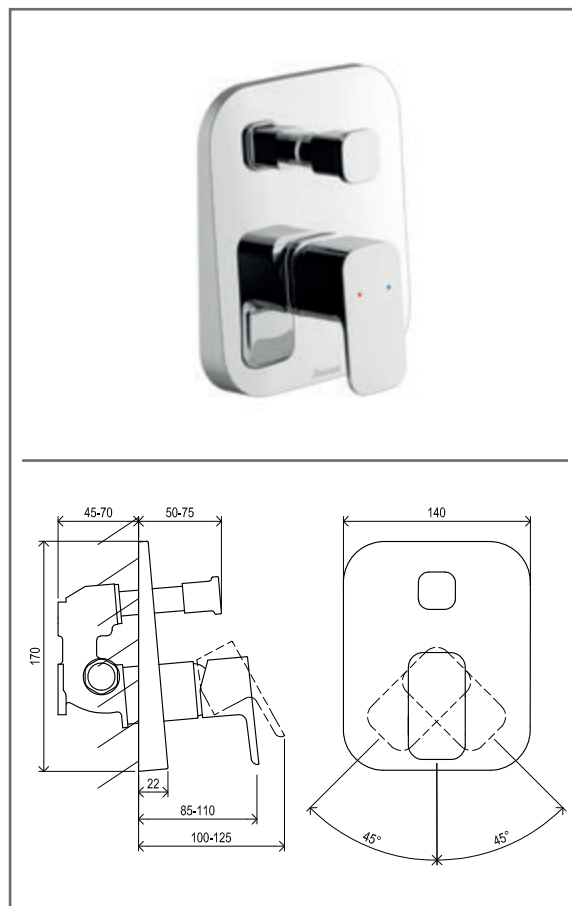

TD F 065.00CR.O2.RB070

TD F 065.00CR.O2.RB070 Con. 2-way tap w/o body, set, chrom

SKU **X070136**

TD F 065.00CR.O2.RB070 Con. 2-way tap w/o body, set, chrom

No.	SKU	SPARE PART	Price excl. VAT	Price incl. VAT
1	X07P273	O-ring for cover plate for switch 001		
2	X07P272	O-ring for cover plate for cartridge 003		
3	X07P359	Cover plate 009		
4	X07P122	Switch 006		
5	X07P516	Diverter knob 011		
6	X07P121	O-ring 001		
7	X07P423	Cartridge 015		
8	X07P517	Handle 024		
9	X07P029	Screw cover - chrome