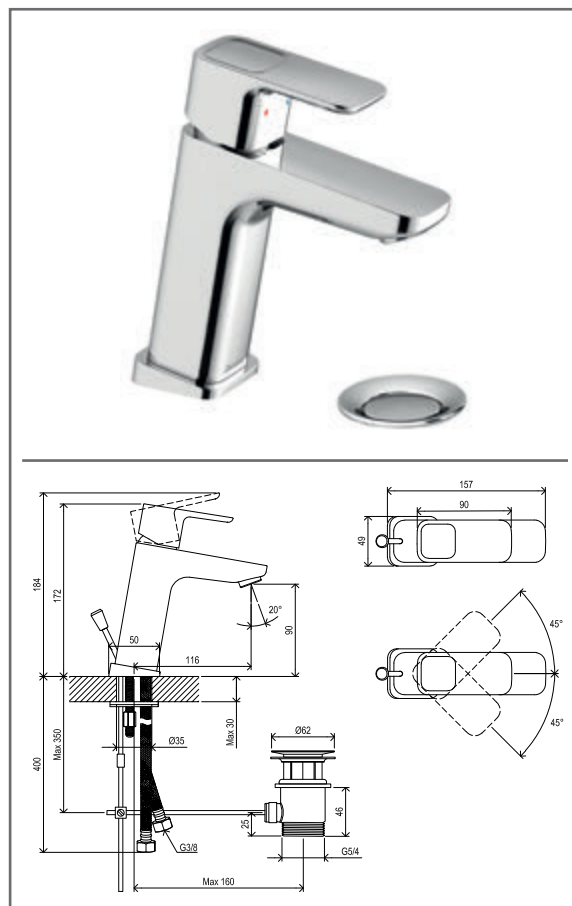

TD 013.00CR Washbasin tap 172 mm with pop-up waste, chrome

SKU **X070061**

TD 013.00CR Washbasin tap 172 mm with pop-up waste, chrome

No.	SKU	SPARE PART	Price excl. VAT	Price incl. VAT
1	X07P029	Screw cover - chrome		
2	X07P441	Handle 018		
3	X07P025	Pop-up waste		
4	X07P266	Cartridge 008		
5	X07P268	Fixing set 006		
6	X07P489	Aerator 014		
7	X07P267	Escutcheon with o-ring 002		
8	X07P301	Flexible hose 450 mm 3/8" - hot		
9	X07P417	Flexible hose 450 mm 3/8" - cold