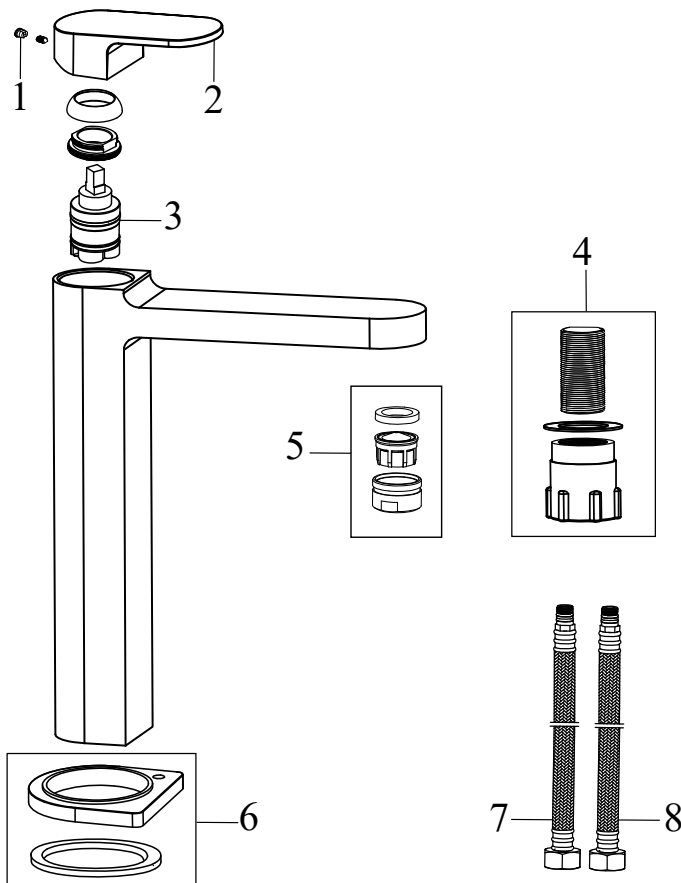

CR 015.00CR Washbasin tap 310 mm w/o pop-up waste, chrom

SKU **X070100**

CR 015.00CR Washbasin tap 310 mm w/o pop-up waste, chrom

No.	SKU	SPARE PART	Price excl. VAT	Price incl. VAT
1	X07P029	Screw cover - chrome		
2	X07P362	Handle 004		
3	X07P148	Cartridge 006		
4	X07P142	Fixing set 004		
5	X07P207	Aerator 006		
6	X07P259	Escutcheon with o-ring 001		
7	X07P415	Flexible house 370 mm 3/8" - hot		
8	X07P036	Flexible house 370 mm 3/8" - cold