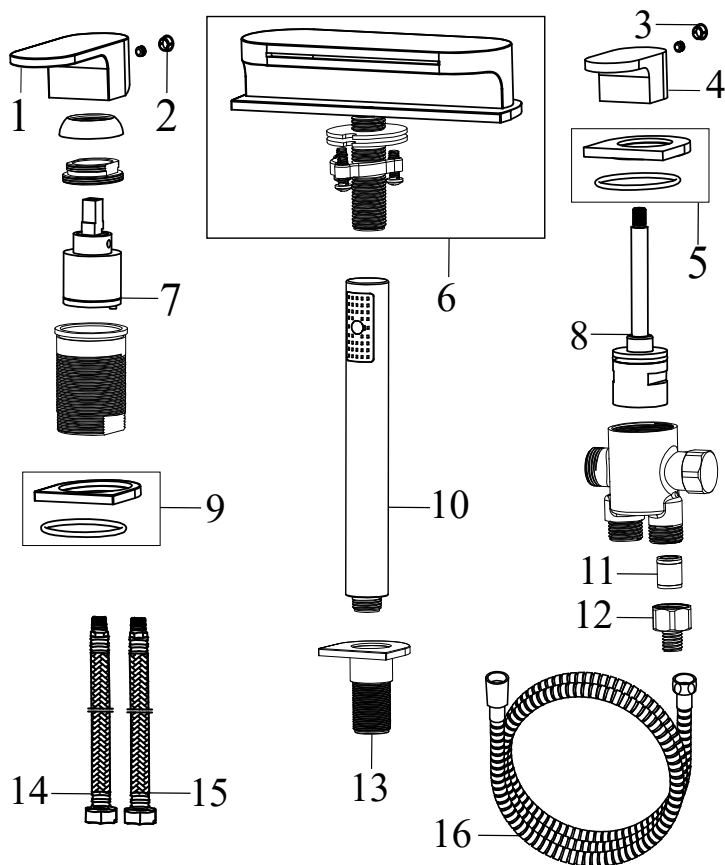

CR 025.00CR Bath 4-hole tap with set, waterfall, chrom

No.	SKU	SPARE PART	Price excl. VAT	Price incl. VAT
1	X07P432	Handle 009		
2	X07P029	Screw cover - chrome		
3	X07P540	Screw cover 002		
4	X07P433	Handle 010		
5	X07P407	Escutcheon with o-ring 007		
6	X07P458	Waterfall outlet 003		
7	X07P149	Cartridge 007		
8	X07P274	Switch 012		
9	X07P406	Escutcheon with o-ring 006		
10	X07P368	957.10CR Hand shower round Air - 1 function, chrom		
11	X07P069	Check valve 001		
12	X07P183	Connecting thread		
13	X07P460	Shower holder 002		
14	X07P415	Flexible house 370 mm 3/8' - hot		
15	X07P036	Flexible house 370 mm 3/8" - cold		
16	X07P182	Shower hose 180 cm