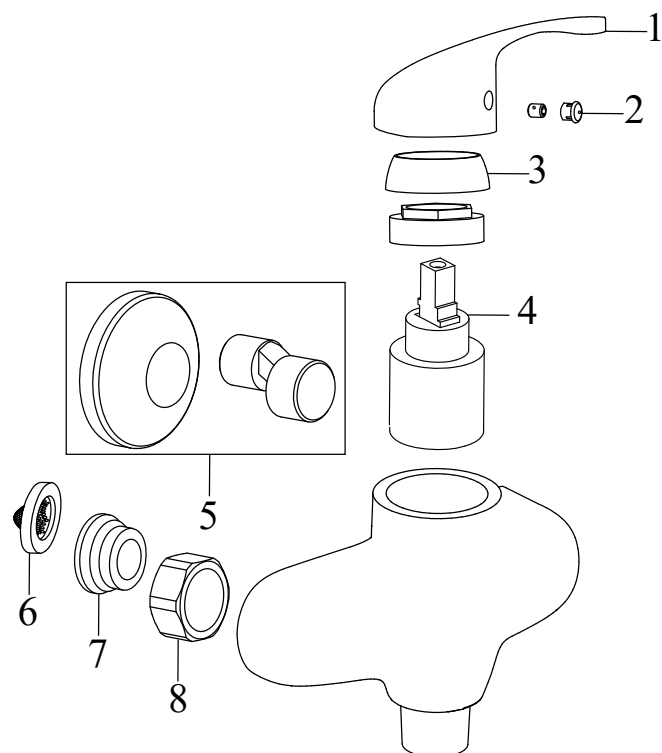

SN 032.00CR

SN 032.00CR Shower tap w/o set, chrom

SKU **X070006**

SN 032.00CR Shower tap w/o set, chrom

No.	SKU	SPARE PART	Price excl. VAT	Price incl. VAT
1	X07P040	Handle 003		
2	X07P041	Screw cover - H/C 002		
3	X07P042	Flange		
4	X07P054	Cartridge 003		
5	X07P050	Eccentric connectors with escutcheon		
6	X07P048	Filter packing 001		
7	X07P047	Connecting thread		
8	X07P049	Nut 001