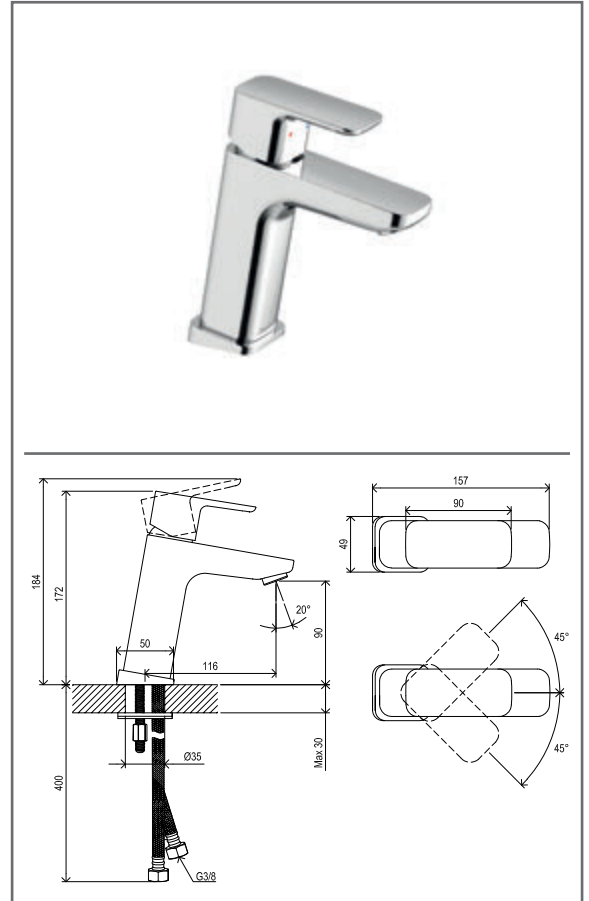

TD F 014.00CR Washbasin tap 172 mm, w/o pop-up waste, chrom

SKU **X070129**

TD F 014.00CR Washbasin tap 172 mm, w/o pop-up waste, chrom

No.	SKU	SPARE PART	Price excl. VAT	Price incl. VAT
1	X07P029	Screw cover - chrome		
2	X07P515	Handle 023		
3	X07P266	Cartridge 008		
4	X07P268	Fixing set 006		
5	X07P489	Aerator 014		
6	X07P267	Escutcheon with o-ring 002		
7	X07P301	Flexible hose 450 mm 3/8" - hot		
8	X07P417	Flexible hose 450 mm 3/8" - cold