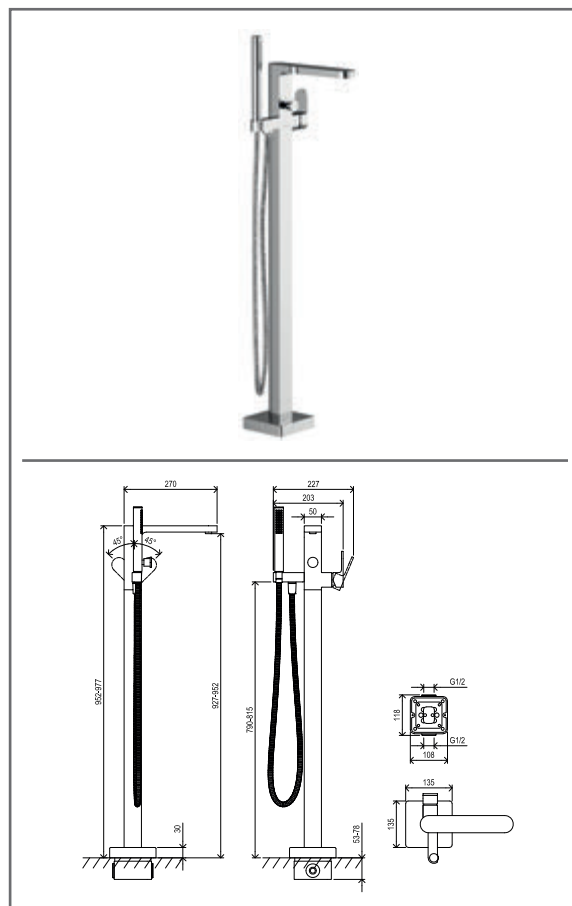

CR 080.00CR Floor bath tap, Chrome, with set, chrom

No.	SKU	SPARE PART	Price excl. VAT	Price incl. VAT
1	X07P493	Aerator 016		
2	X07P455	Diverter knob 009		
3	X07P290	Switch 013		
4	X07P069	Check valve 001		
5	X07P149	Cartridge 007		
6	X07P029	Screw cover - chrome		
7	X07P362	Handle 004		
8	X07P368	957.10CR Hand shower round Air - 1 function, chrom		
9	X07P358	R-BOX		
10	X07P300	Shower hose 150 cm 001		
11	X07P411	Flexible house 780 mm 3/8' - hot		
12	X07P412	Flexible house 780 mm 3/8' - cold		
13	X07P451	O-ring for cover plate 002		
14	X07P446	Cover plate 015		
15	X07P285	Locking ring