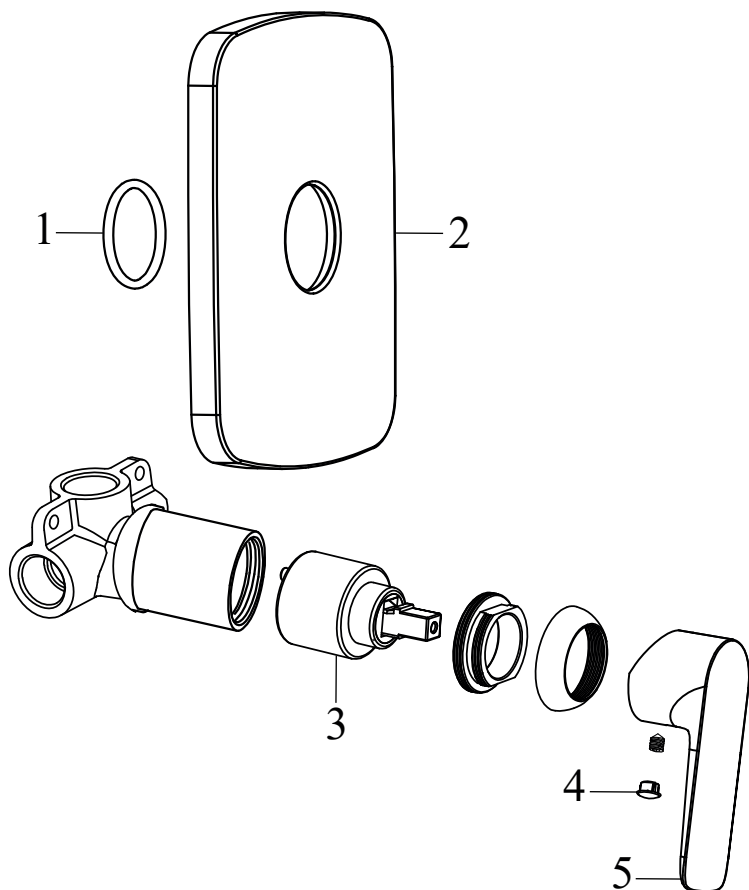

CL 062.00CR.01

CL 062.00CR.01 Concealed tap 1-way with body, chrome

SKU **X070087**

CL 062.00CR.01 Concealed tap 1-way with body, chrome

No.	SKU	SPARE PART	Price excl. VAT	Price incl. VAT
1	X07P450	O-ring for cover plate for cartridge 004		
2	X07P444	Cover plate 013		
3	X07P423	Cartridge 015		
4	X07P029	Screw cover - chrome		
5	X07P431	Handle 008