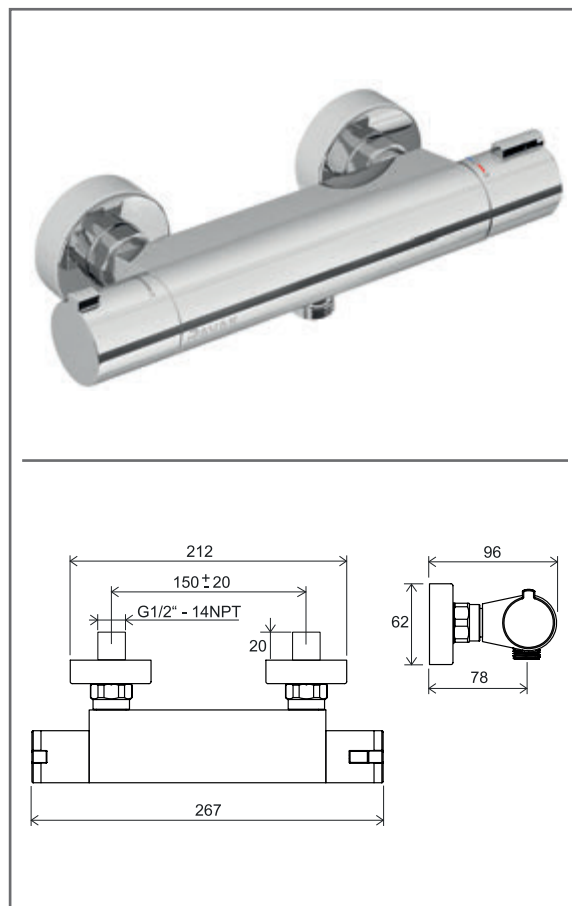

TE 072.00CR Thermostatic shower tap w/o set, chrom

No.	SKU	SPARE PART	Price excl. VAT	Price incl. VAT
1	X07P075	Escutcheon 001		
2	X07P067	Filter packing 002		
3	X07P468	Nut 005		
4	X07P073	Cover for handle 01		
5	X07P074	Handle for switch (TE 032.00, TE 072.00)		
6	X07P292	Cartridge 002		
7	X07P130	Screw		
8	X07P081	Thermostat cartridge 001		
9	X07P080	Stop ring 001		
10	X07P078	Handle for thermostat cartridge