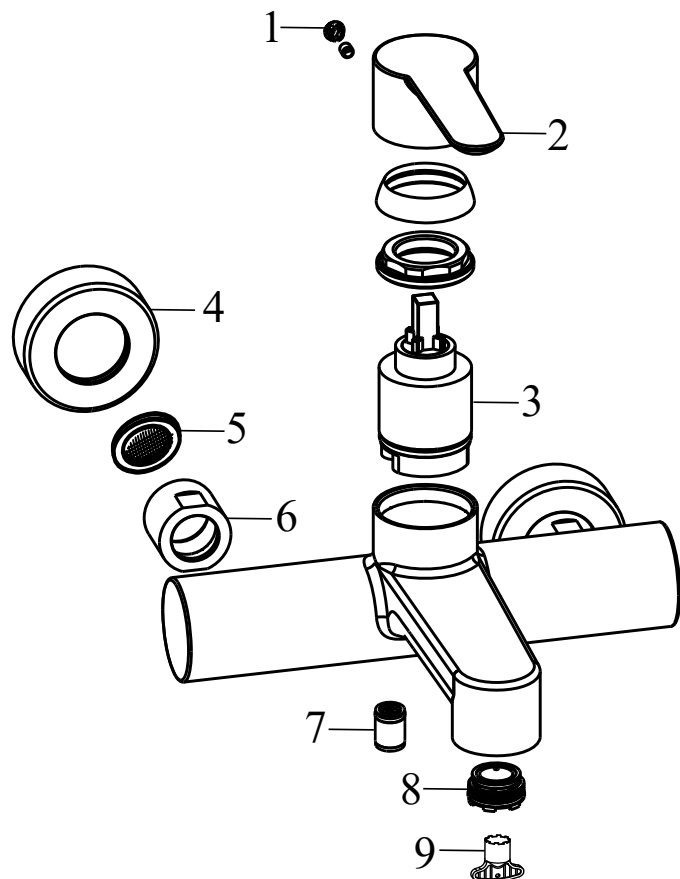

PU 022.20BL

PU 022.20BL Bath tap w/o set, black

SKU **X070185**

PU 022.20BL Bath tap w/o set, black

No.	SKU	SPARE PART	Price excl. VAT	Price incl. VAT
1	X07P634	Screw cover black		
2	X07P729	Handle 039		
3	X07P502	Cartridge 017		
4	X07P732	Escutcheon 014		
5	X07P067	Filter packing 002		
6	X07P731	Nut 010		
7	X07P474	Check valve 002		
8	X07P505	Aerator 019		
9	X07P500	Aerator wrench 02