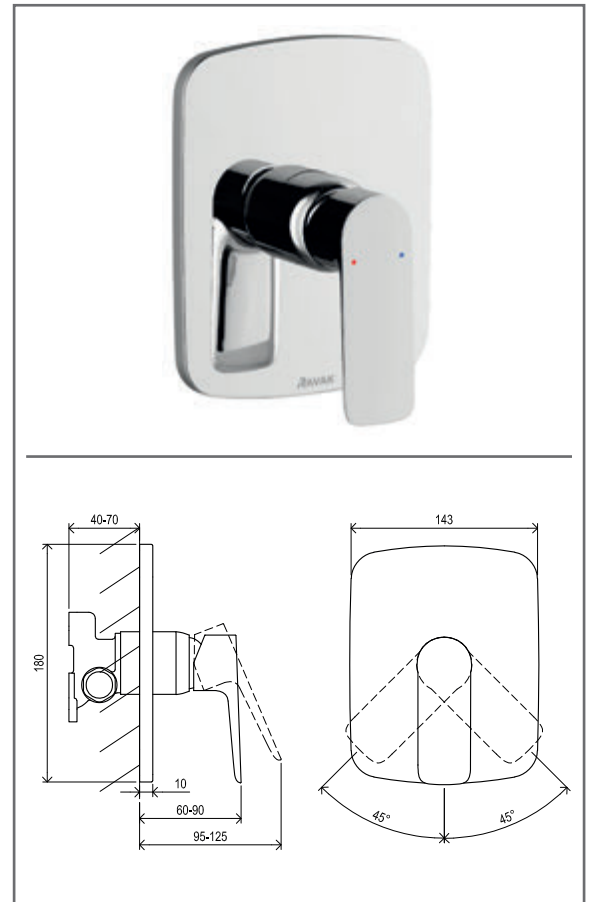

CL 066.00CR.O1.RB070

CL 066.00CR.O1.RB070 Concealed 1 way tap w/o body, chrom

SKU **X070089**

CL 066.00CR.O1.RB070 Concealed 1 way tap w/o body, chrom

No.	SKU	SPARE PART	Price excl. VAT	Price incl. VAT
1	X07P450	O-ring for cover plate for cartridge 004		
2	X07P444	Cover plate 013		
3	X07P121	O-ring 001		
4	X07P400	Cartridge 014		
5	X07P029	Screw cover - chrome		
6	X07P431	Handle 008