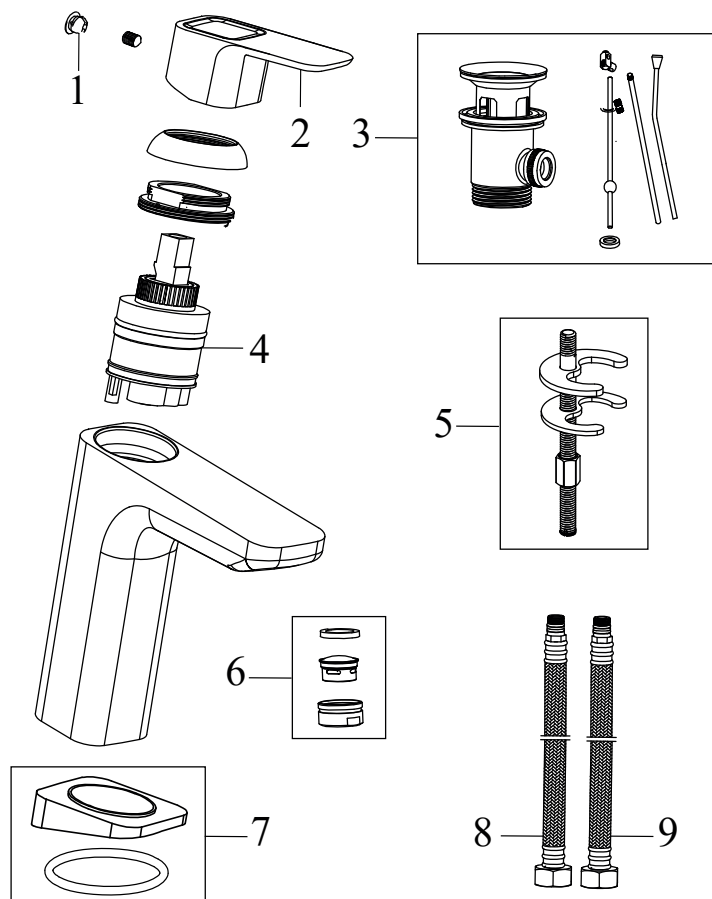

TD 013.00CR Washbasin tap 172 mm with pop-up waste, chrome

SKU **X070061**

TD 013.00CR Washbasin tap 172 mm with pop-up waste, chrome

No.	SKU	SPARE PART	Price excl. VAT	Price incl. VAT
1	X07P029	Screw cover - chrome		
2	X07P441	Handle 018		
3	X07P025	Pop-up waste		
4	X07P266	Cartridge 008		
5	X07P268	Fixing set 006		
6	X07P489	Aerator 014		
7	X07P267	Escutcheon with o-ring 002		
8	X07P301	Flexible hose 450 mm 3/8" - hot		
9	X07P417	Flexible hose 450 mm 3/8" - cold