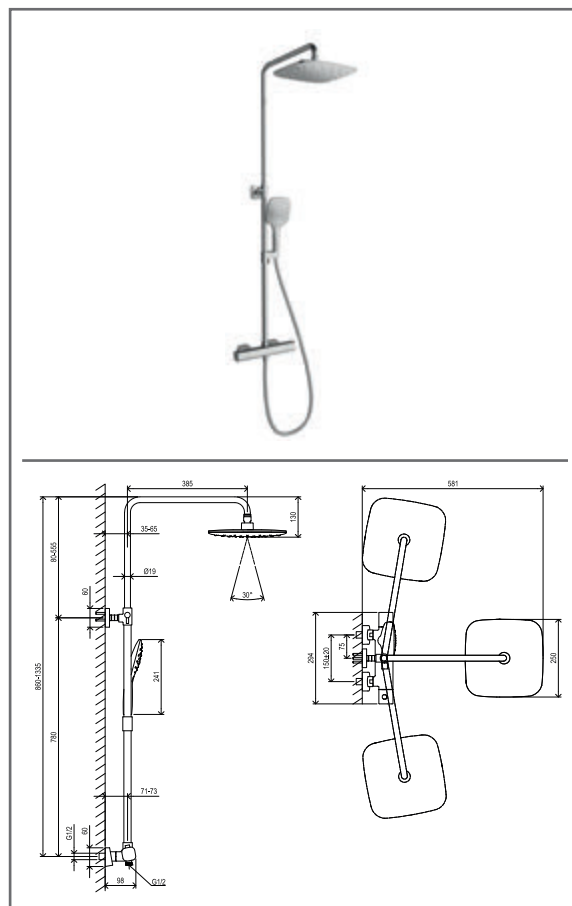

## TD F 066.00CR.O1.RB070 Concealed 1 way tap w/o body, chrom

No.	SKU	SPARE PART	Price excl. VAT	Price incl. VAT
1	X07P272	O-ring for cover plate for cartridge 003		
2	X07P360	Cover plate 010		
3	X07P121	O-ring 001		
4	X07P423	Cartridge 015		
5	X07P517	Handle 024		
6	X07P029	Screw cover - chrome		