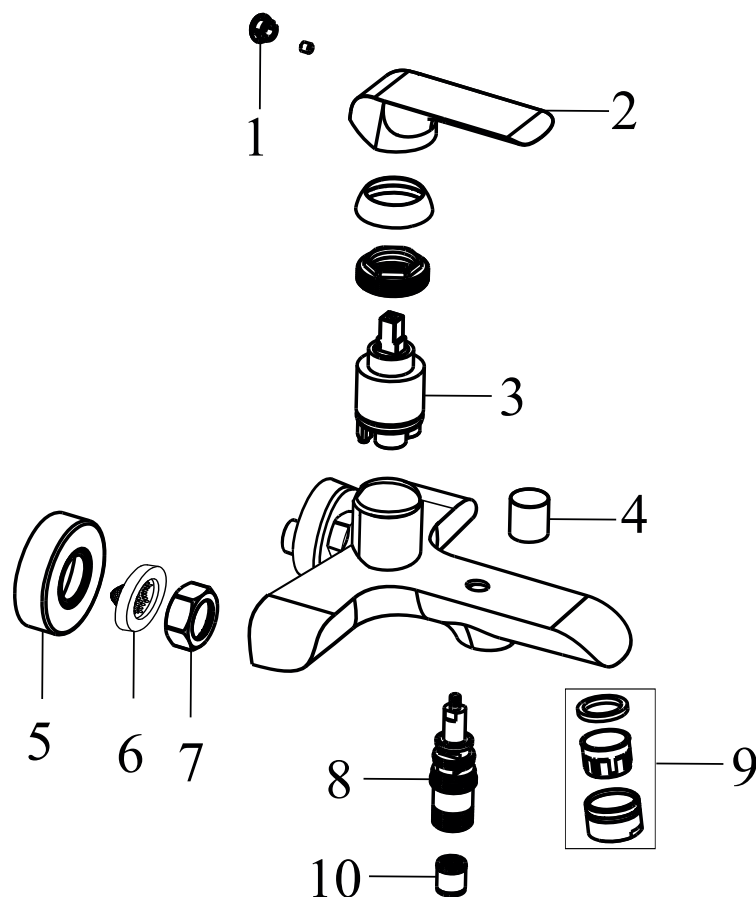

FL 022.00CR

FL 022.00CR Bath tap w/o, chrom

SKU **X070119**

FL 022.00CR Bath tap w/o, chrom

No.	SKU	SPARE PART	Price excl. VAT	Price incl. VAT
1	X07P029	Screw cover - chrome		
2	X07P518	Handle 025		
3	X07P525	Cartridge 020		
4	X07P526	Diverter knob 012		
5	X07P075	Escutcheon 001		
6	X07P067	Filter packing 002		
7	X07P311	Nut 002		
8	X07P271	Switch 011		
9	X07P490	Aerator 015		
10	X07P474	Check valve 002